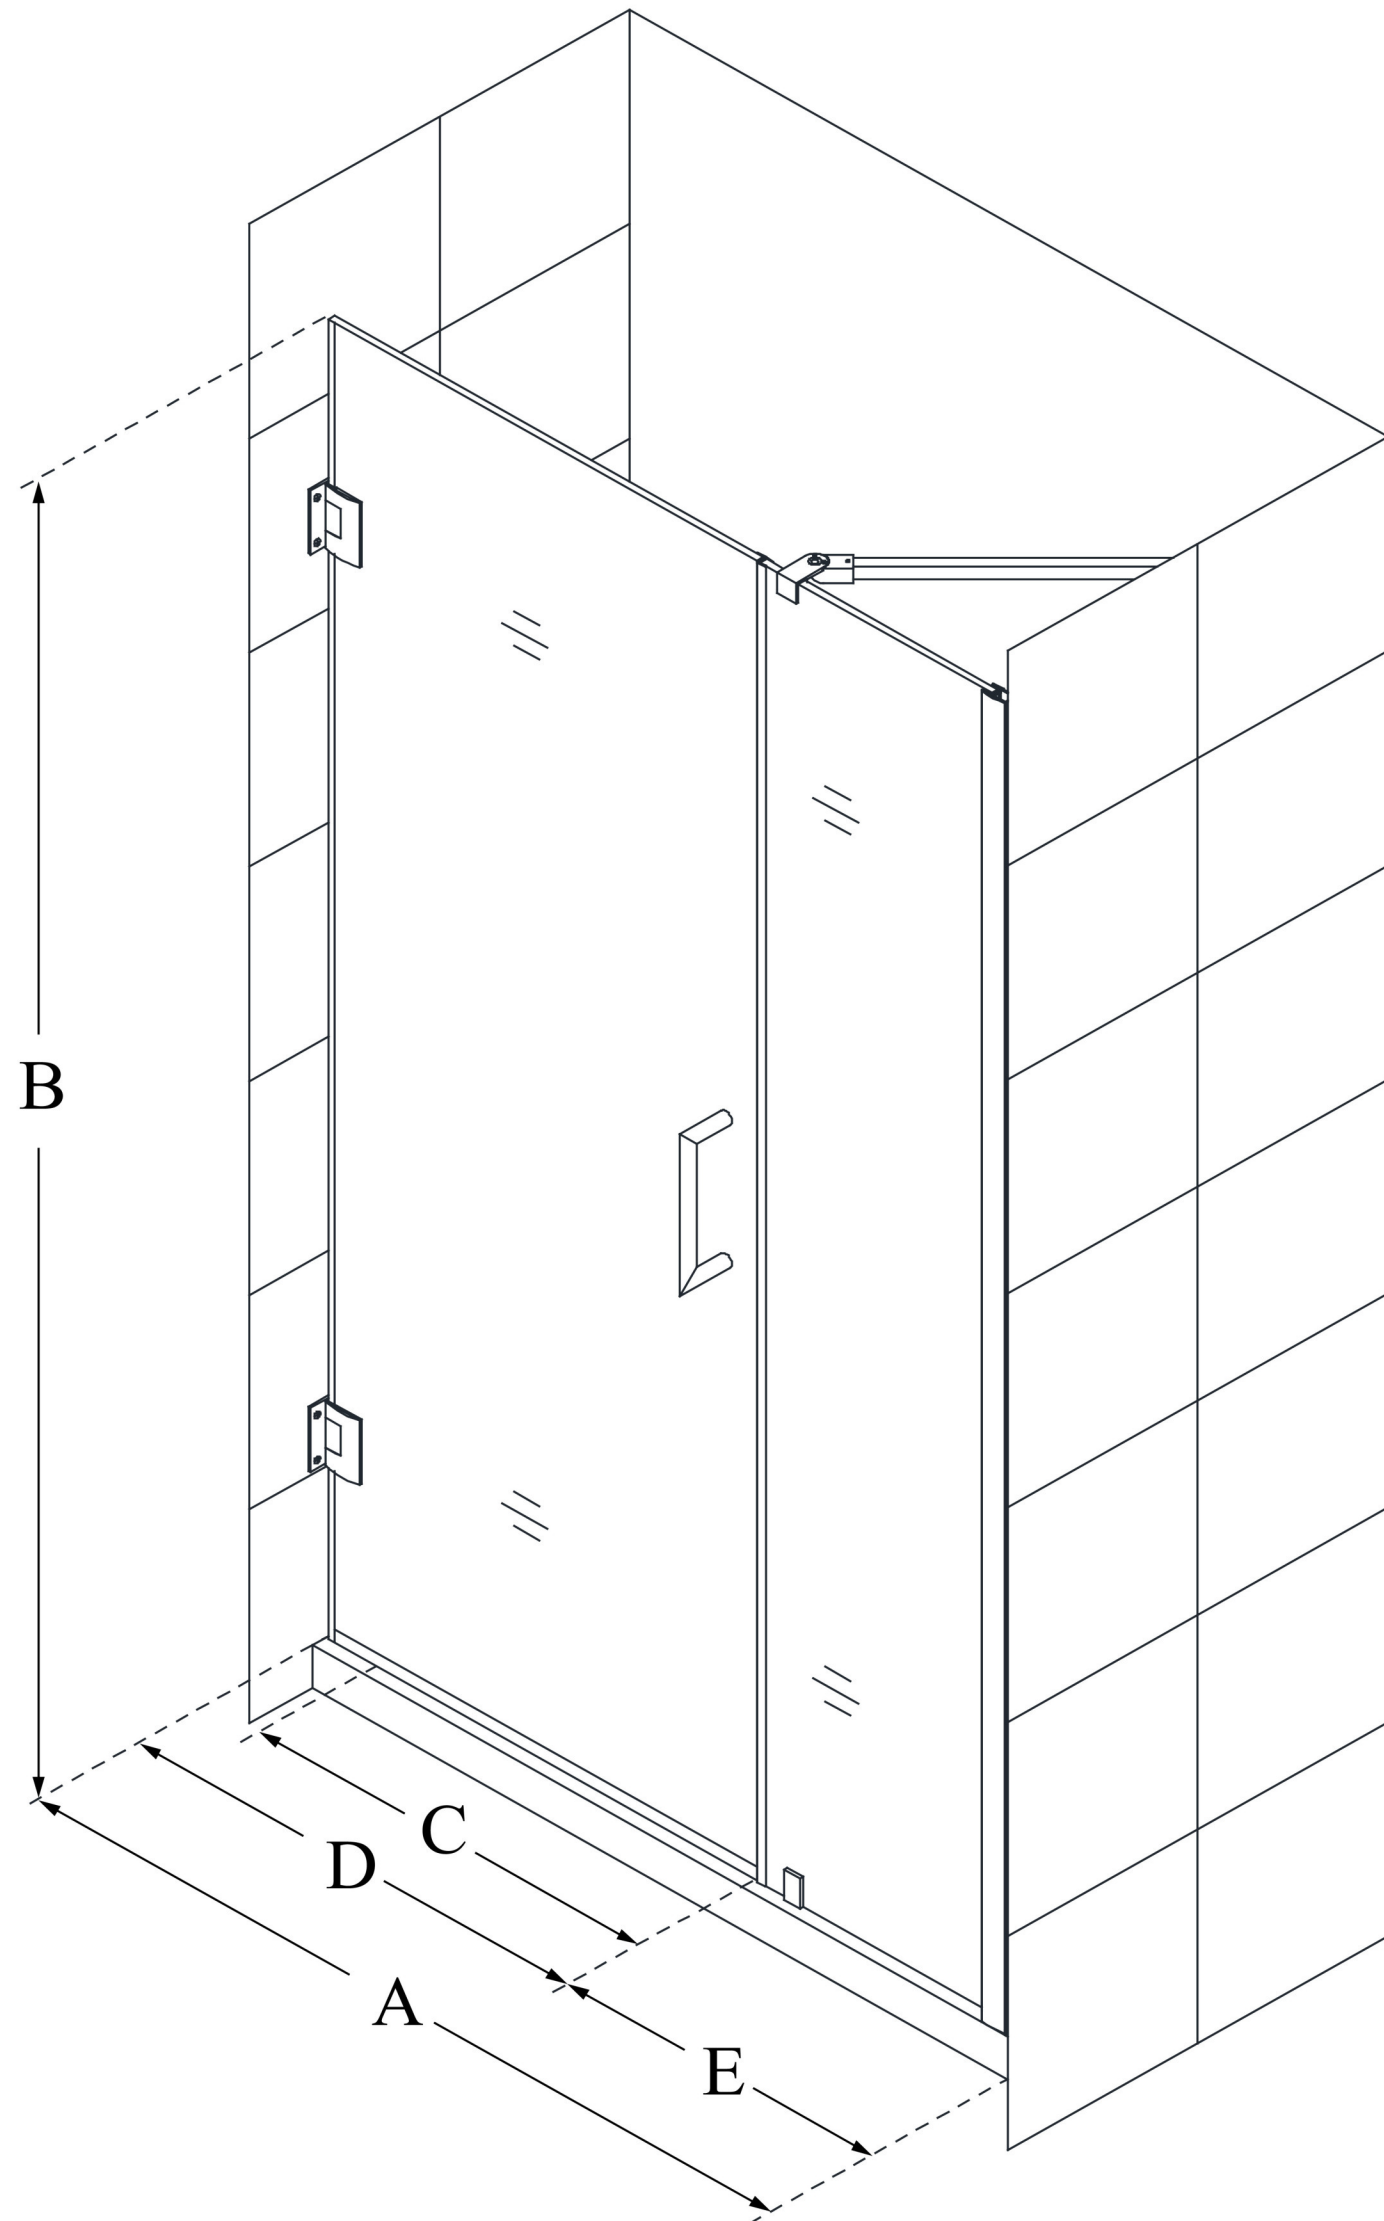

## UNIDOOR

DreamLine Unidoor 40-41 in. W x  
72 in. H Frameless Hinged Shower  
Door with Support Arm, Clear  
Glass

**SWING DOOR**

### CONFIGURATION DIMENSIONS:

**A: 40 - 41 in.**

MODEL WIDTH

**B: 72 in.**

MODEL HEIGHT

**C: 27 in.**

ACCESS WIDTH

**D: 28 in.**

DOOR WIDTH

**E: 12 in.**

INLINE PANEL WIDTH

DreamLine reserves the right to update or modify the hardware or materials pictured without prior notice for the purpose of product improvement and customer satisfaction.