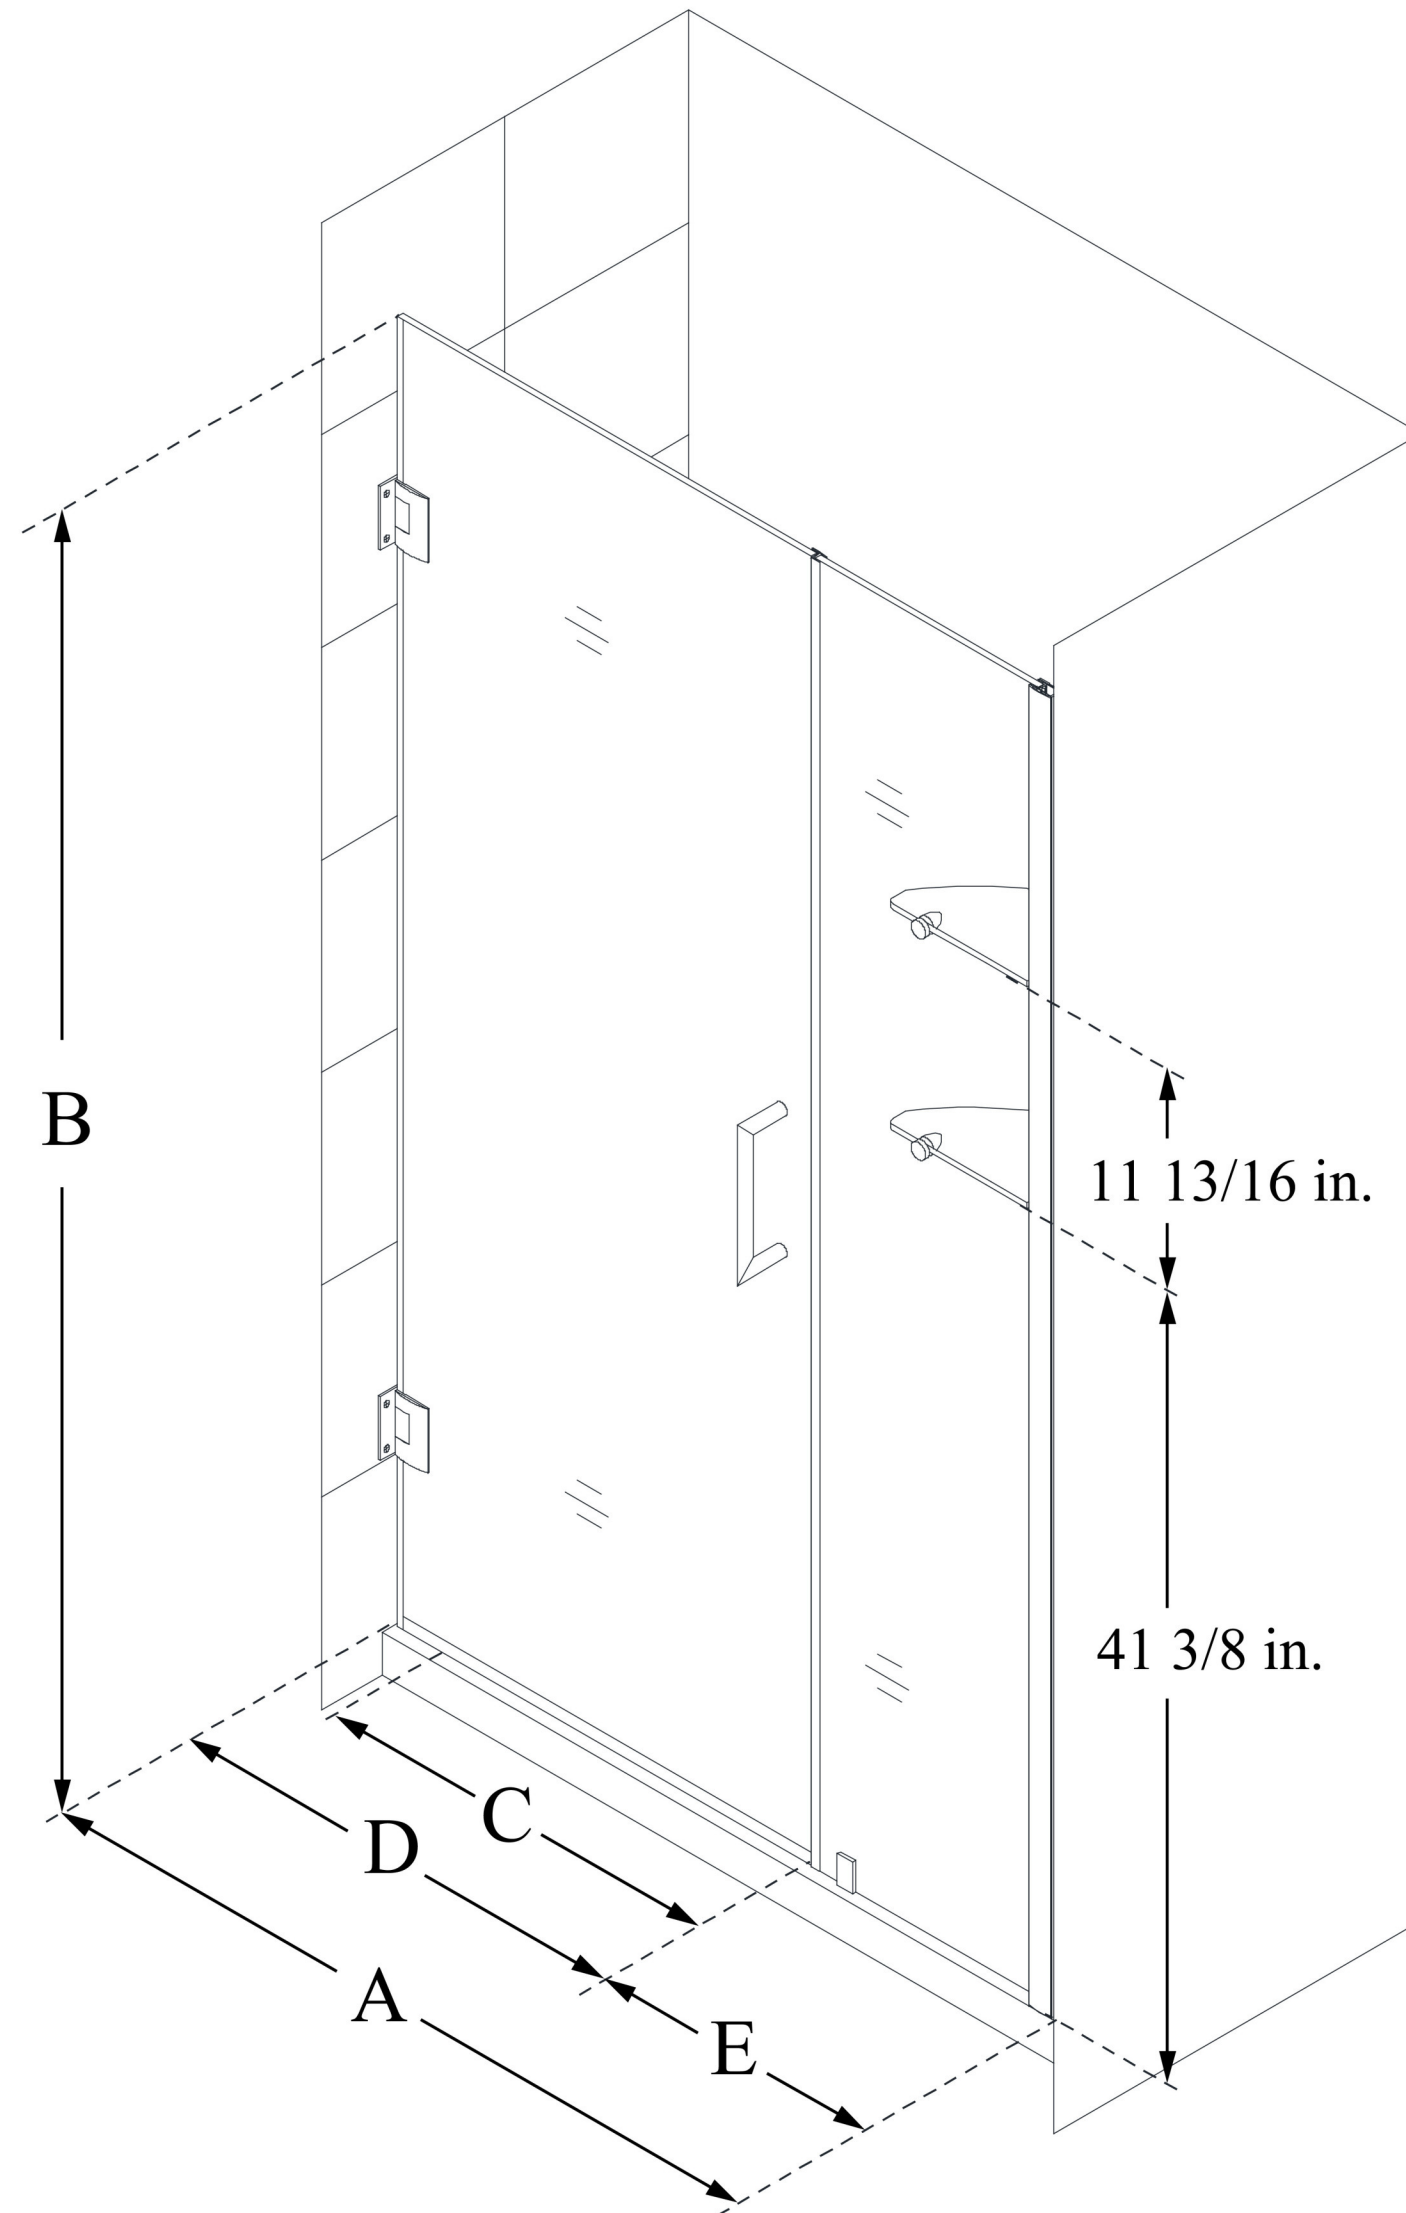

SHDR-20407210S

UNIDOOR

DreamLine Unidoor 40-41 in. W x
72 in. H Frameless Hinged Shower
Door with Shelves, Clear Glass

SWING DOOR

CONFIGURATION DIMENSIONS:

A: 40 - 41 in.

MODEL WIDTH

B: 72 in.

MODEL HEIGHT

C: 27 in.

ACCESS WIDTH

D: 28 in.

DOOR WIDTH

E: 12 in.

INLINE PANEL WIDTH

DreamLine reserves the right to update or modify the hardware or materials pictured without prior notice for the purpose of product improvement and customer satisfaction.