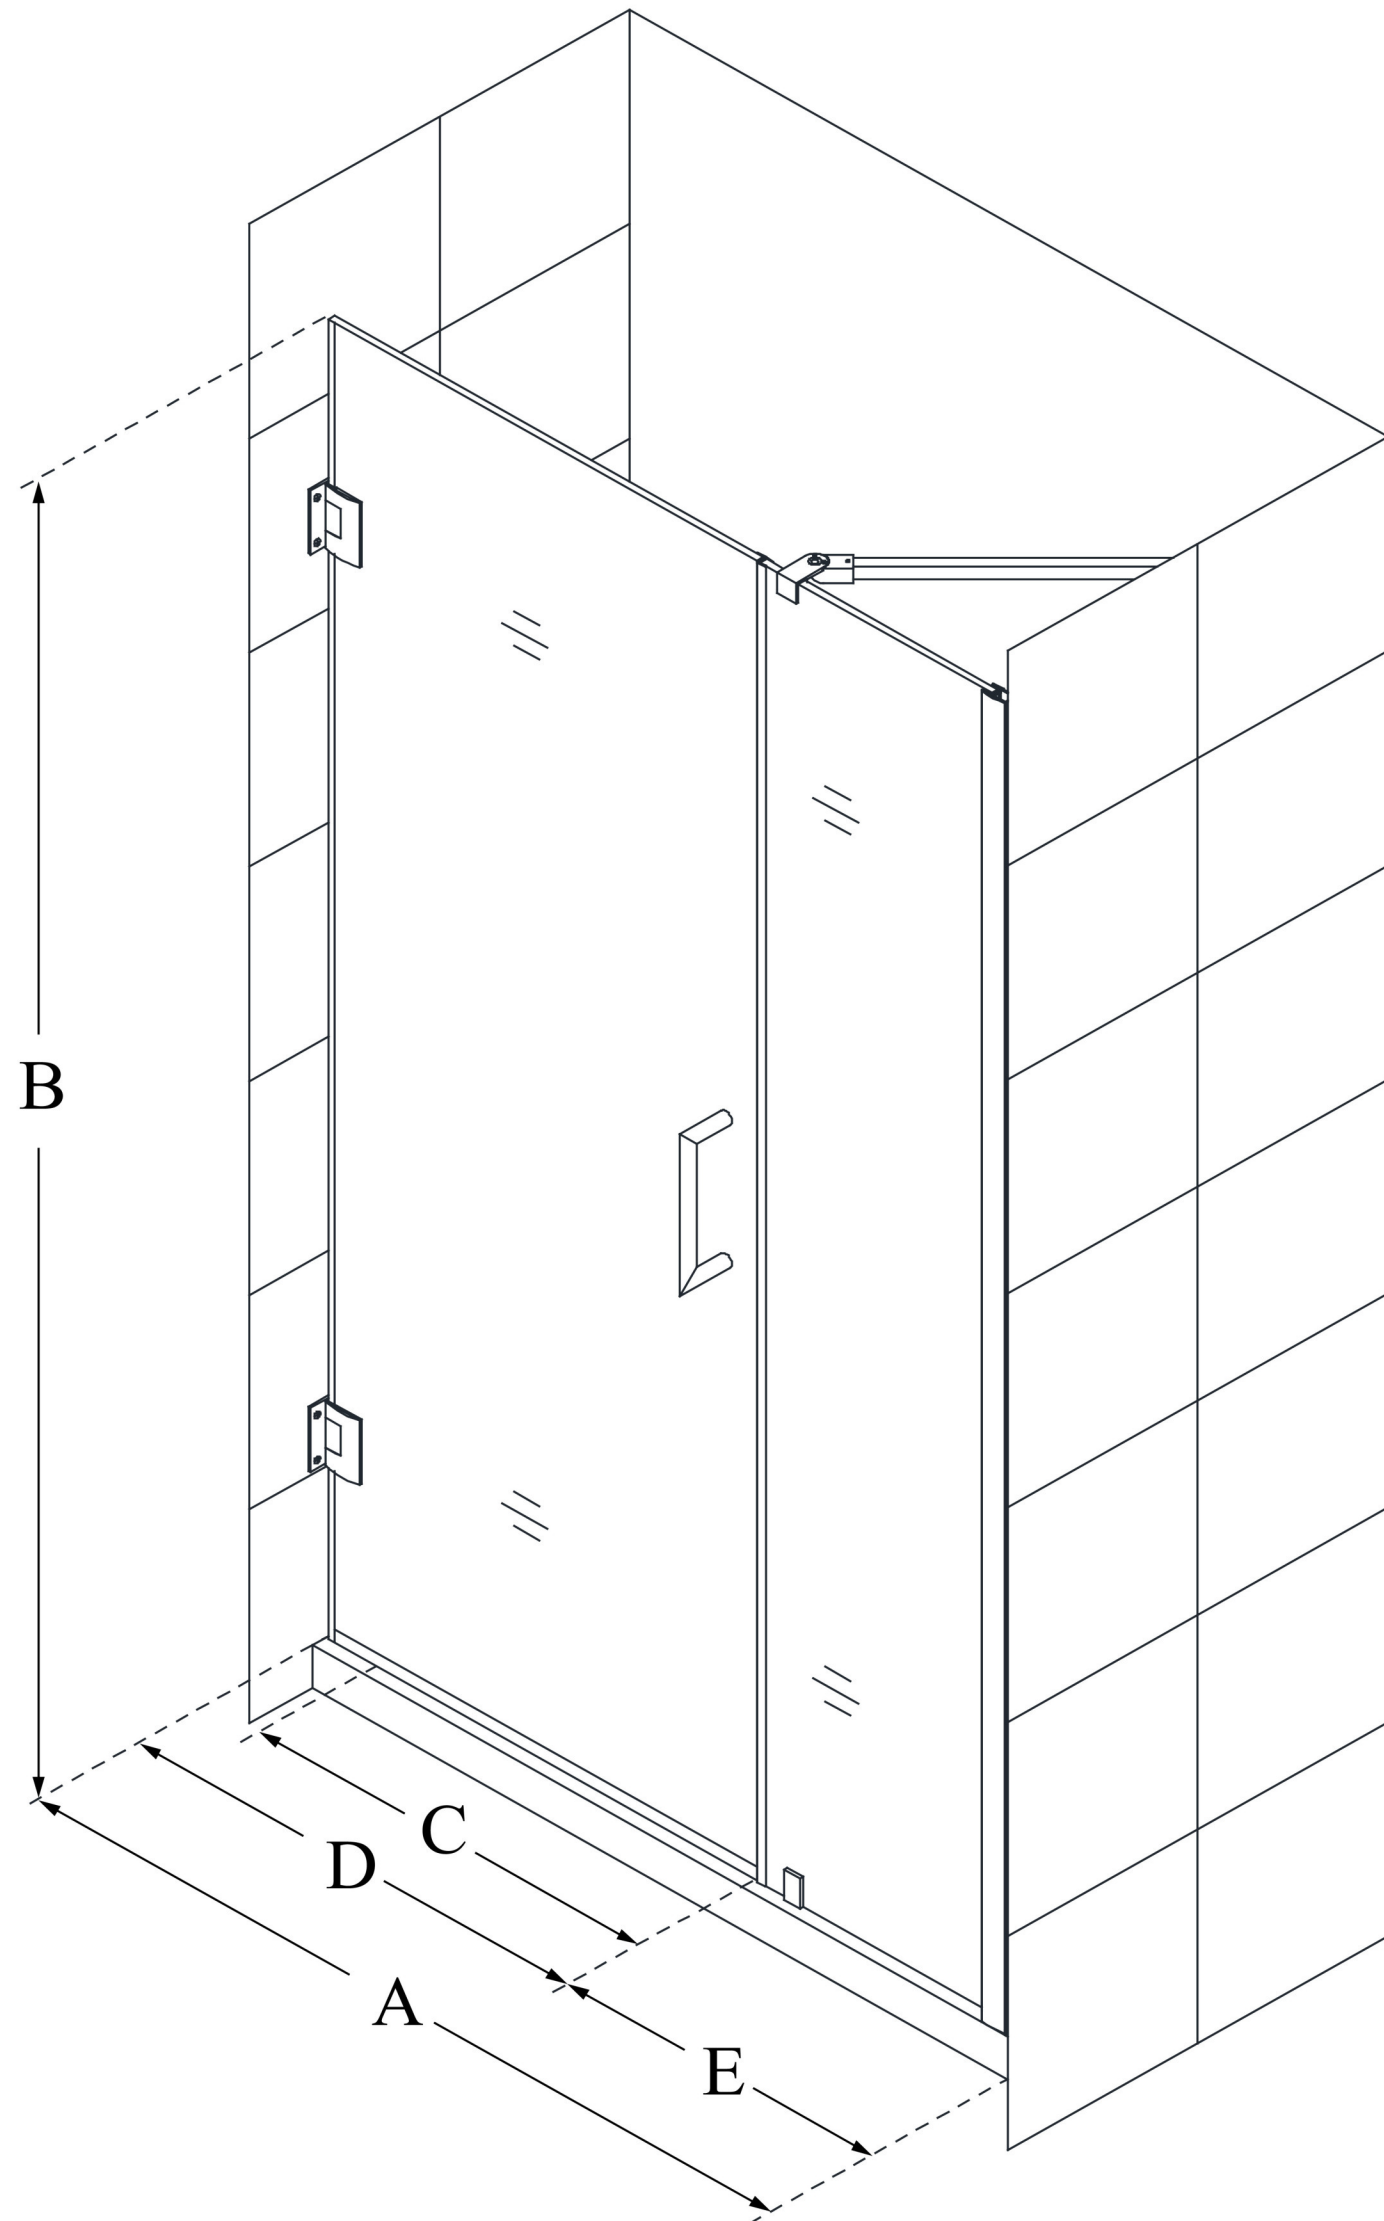

## UNIDOOR

DreamLine Unidoor 39-40 in. W x  
72 in. H Frameless Hinged Shower  
Door with Support Arm, Clear  
Glass

**SWING DOOR**

### CONFIGURATION DIMENSIONS:

**A: 39 - 40 in.**

MODEL WIDTH

**B: 72 in.**

MODEL HEIGHT

**C: 26 in.**

ACCESS WIDTH

**D: 27 in.**

DOOR WIDTH

**E: 12 in.**

INLINE PANEL WIDTH

DreamLine reserves the right to update or modify the hardware or materials pictured without prior notice for the purpose of product improvement and customer satisfaction.