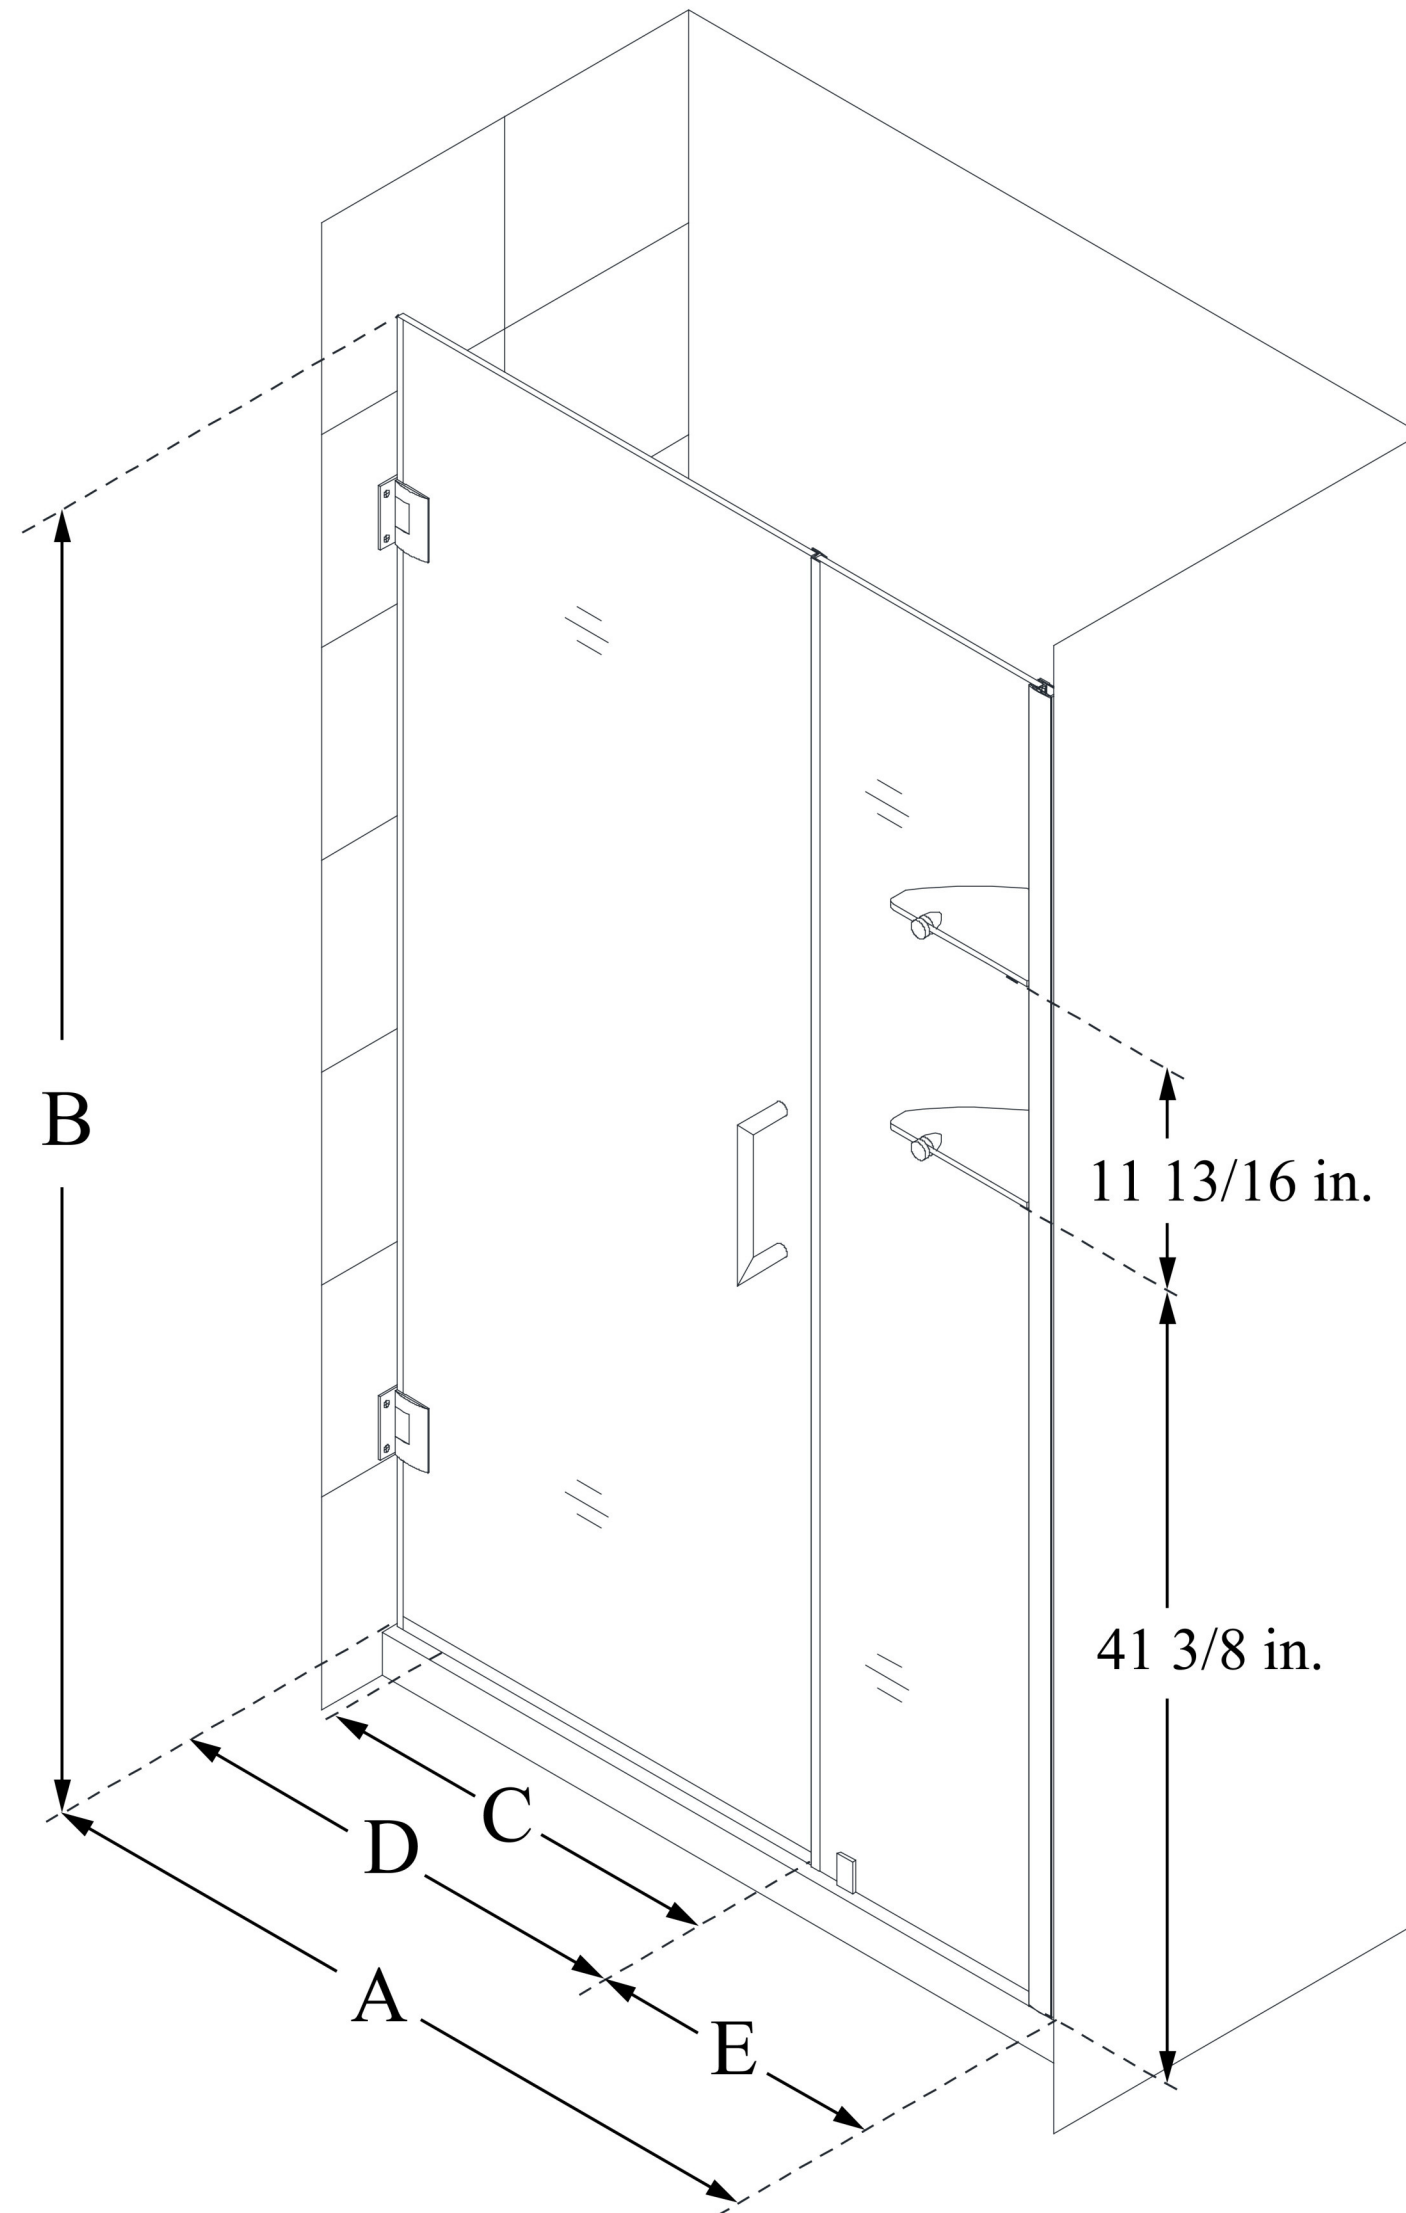

SHDR-20397210S

UNIDOOR

DreamLine Unidoor 39-40 in. W x
72 in. H Frameless Hinged Shower
Door with Shelves, Clear Glass

SWING DOOR

**CONFIGURATION
DIMENSIONS:**

A: 39 - 40 in.

MODEL WIDTH

B: 72 in.

MODEL HEIGHT

C: 26 in.

ACCESS WIDTH

D: 27 in.

DOOR WIDTH

E: 12 in.

INLINE PANEL WIDTH

DreamLine reserves the right to update or modify the hardware or materials pictured without prior notice for the purpose of product improvement and customer satisfaction.