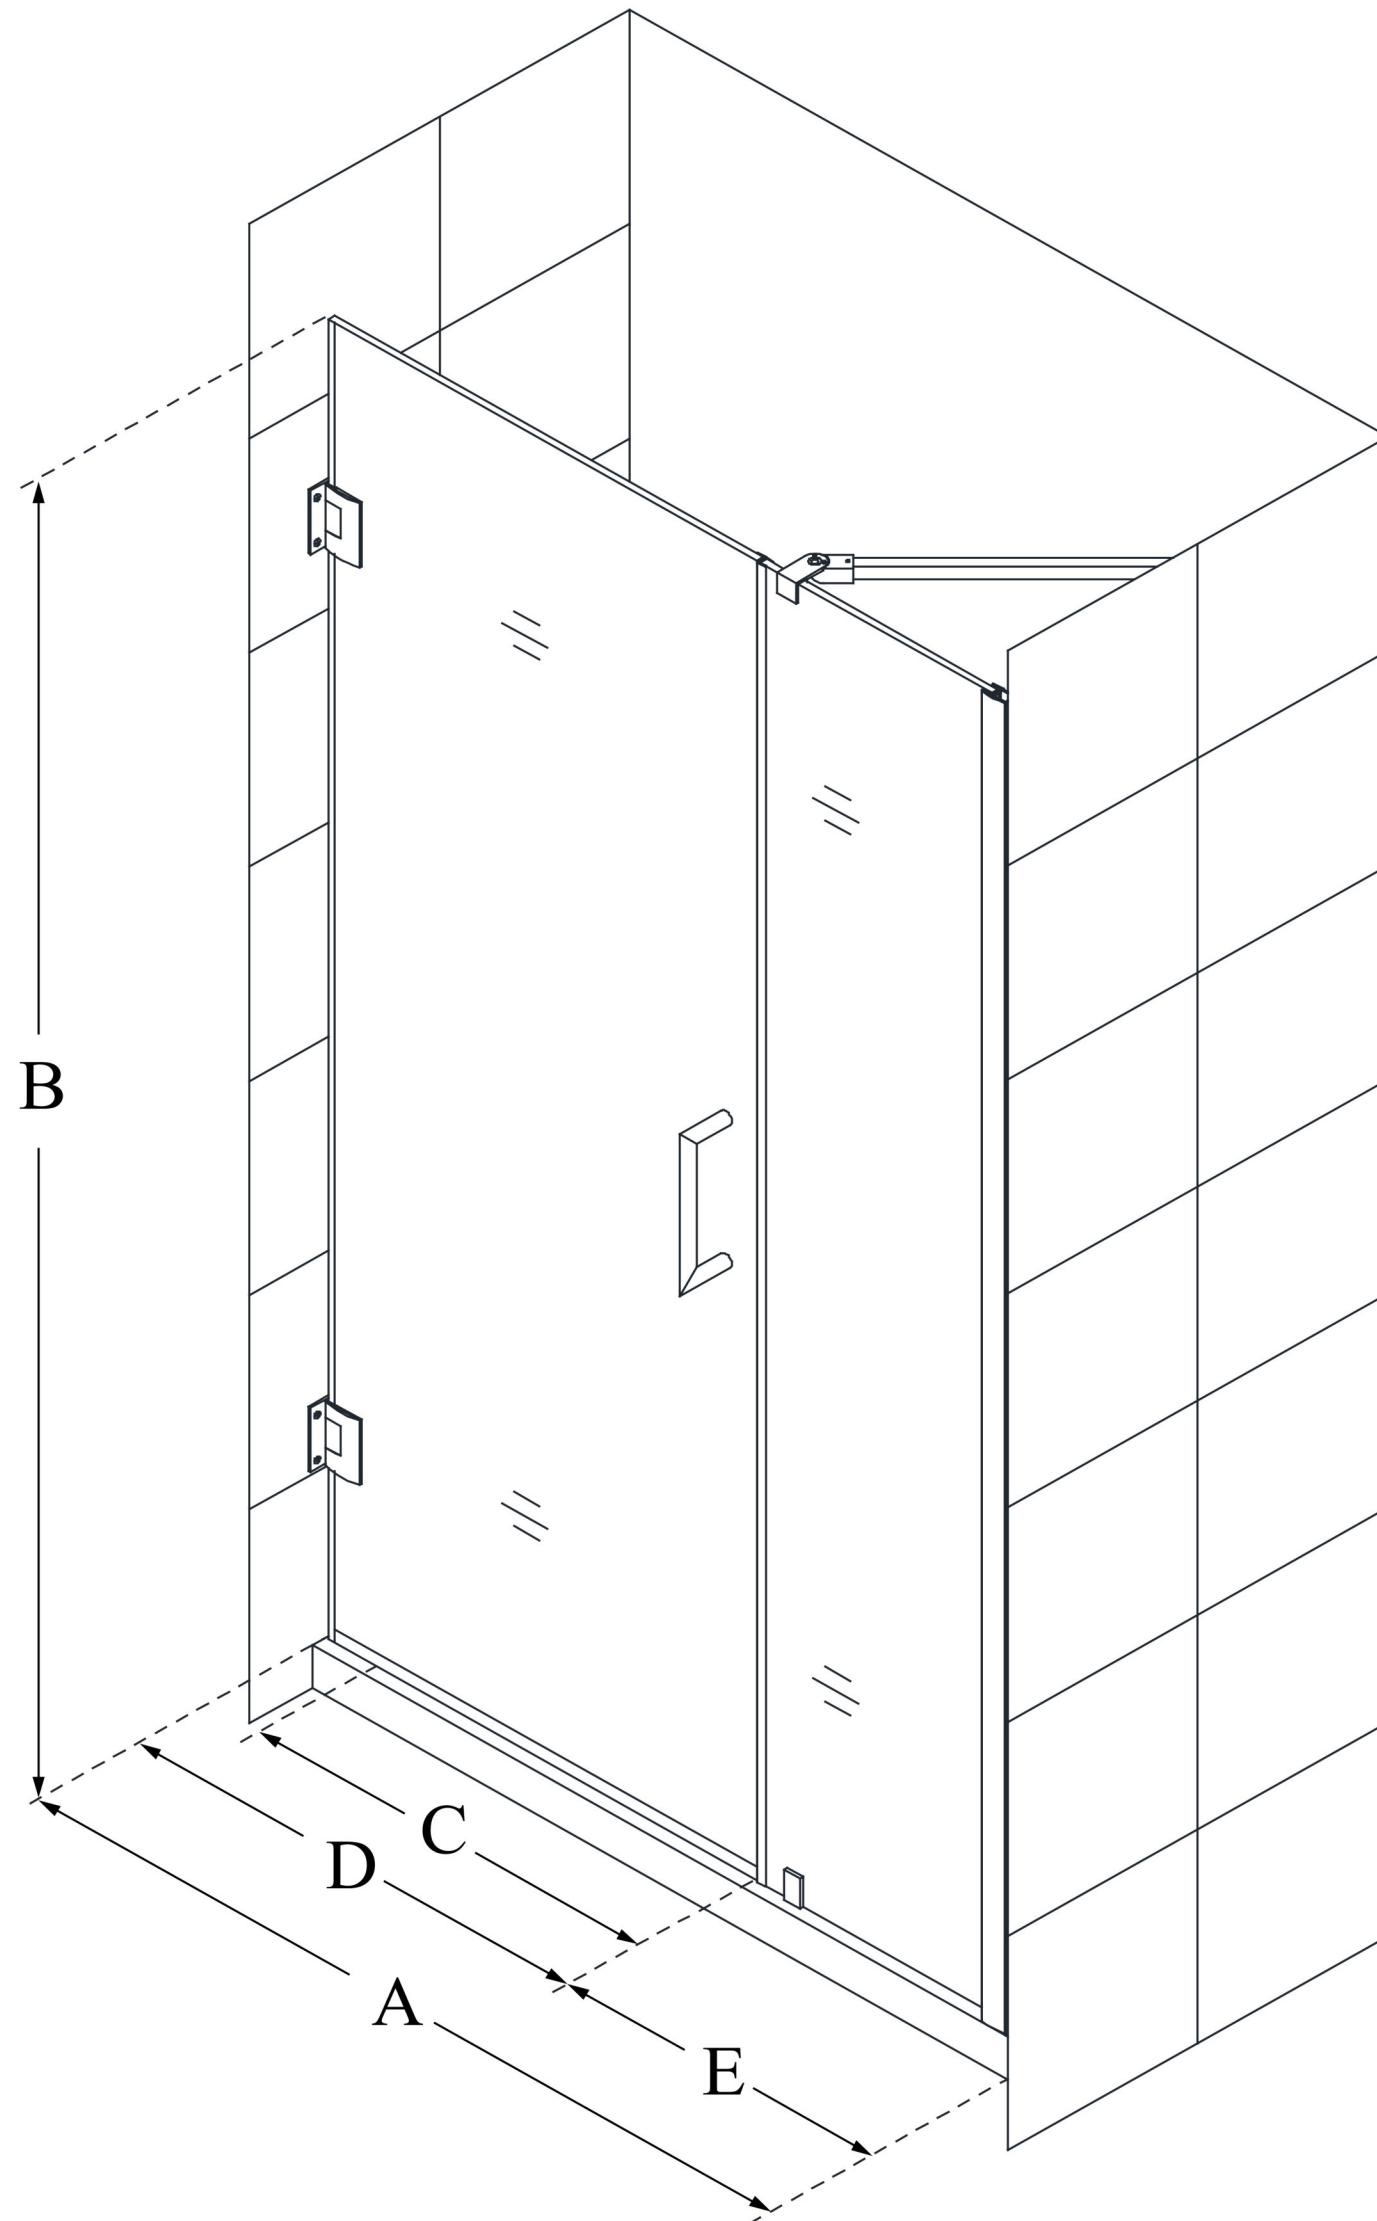

SHDR-20387210

UNIDOOR

DreamLine Unidoor 38-39 in. W x
72 in. H Frameless Hinged Shower
Door with Support Arm, Clear
Glass

SWING DOOR

CONFIGURATION DIMENSIONS:

A: 38 - 39 in.

MODEL WIDTH

B: 72 in.

MODEL HEIGHT

C: 25 in.

ACCESS WIDTH

D: 26 in.

DOOR WIDTH

E: 12 in.

INLINE PANEL WIDTH

DreamLine reserves the right to update or modify the hardware or materials pictured without prior notice for the purpose of product improvement and customer satisfaction.