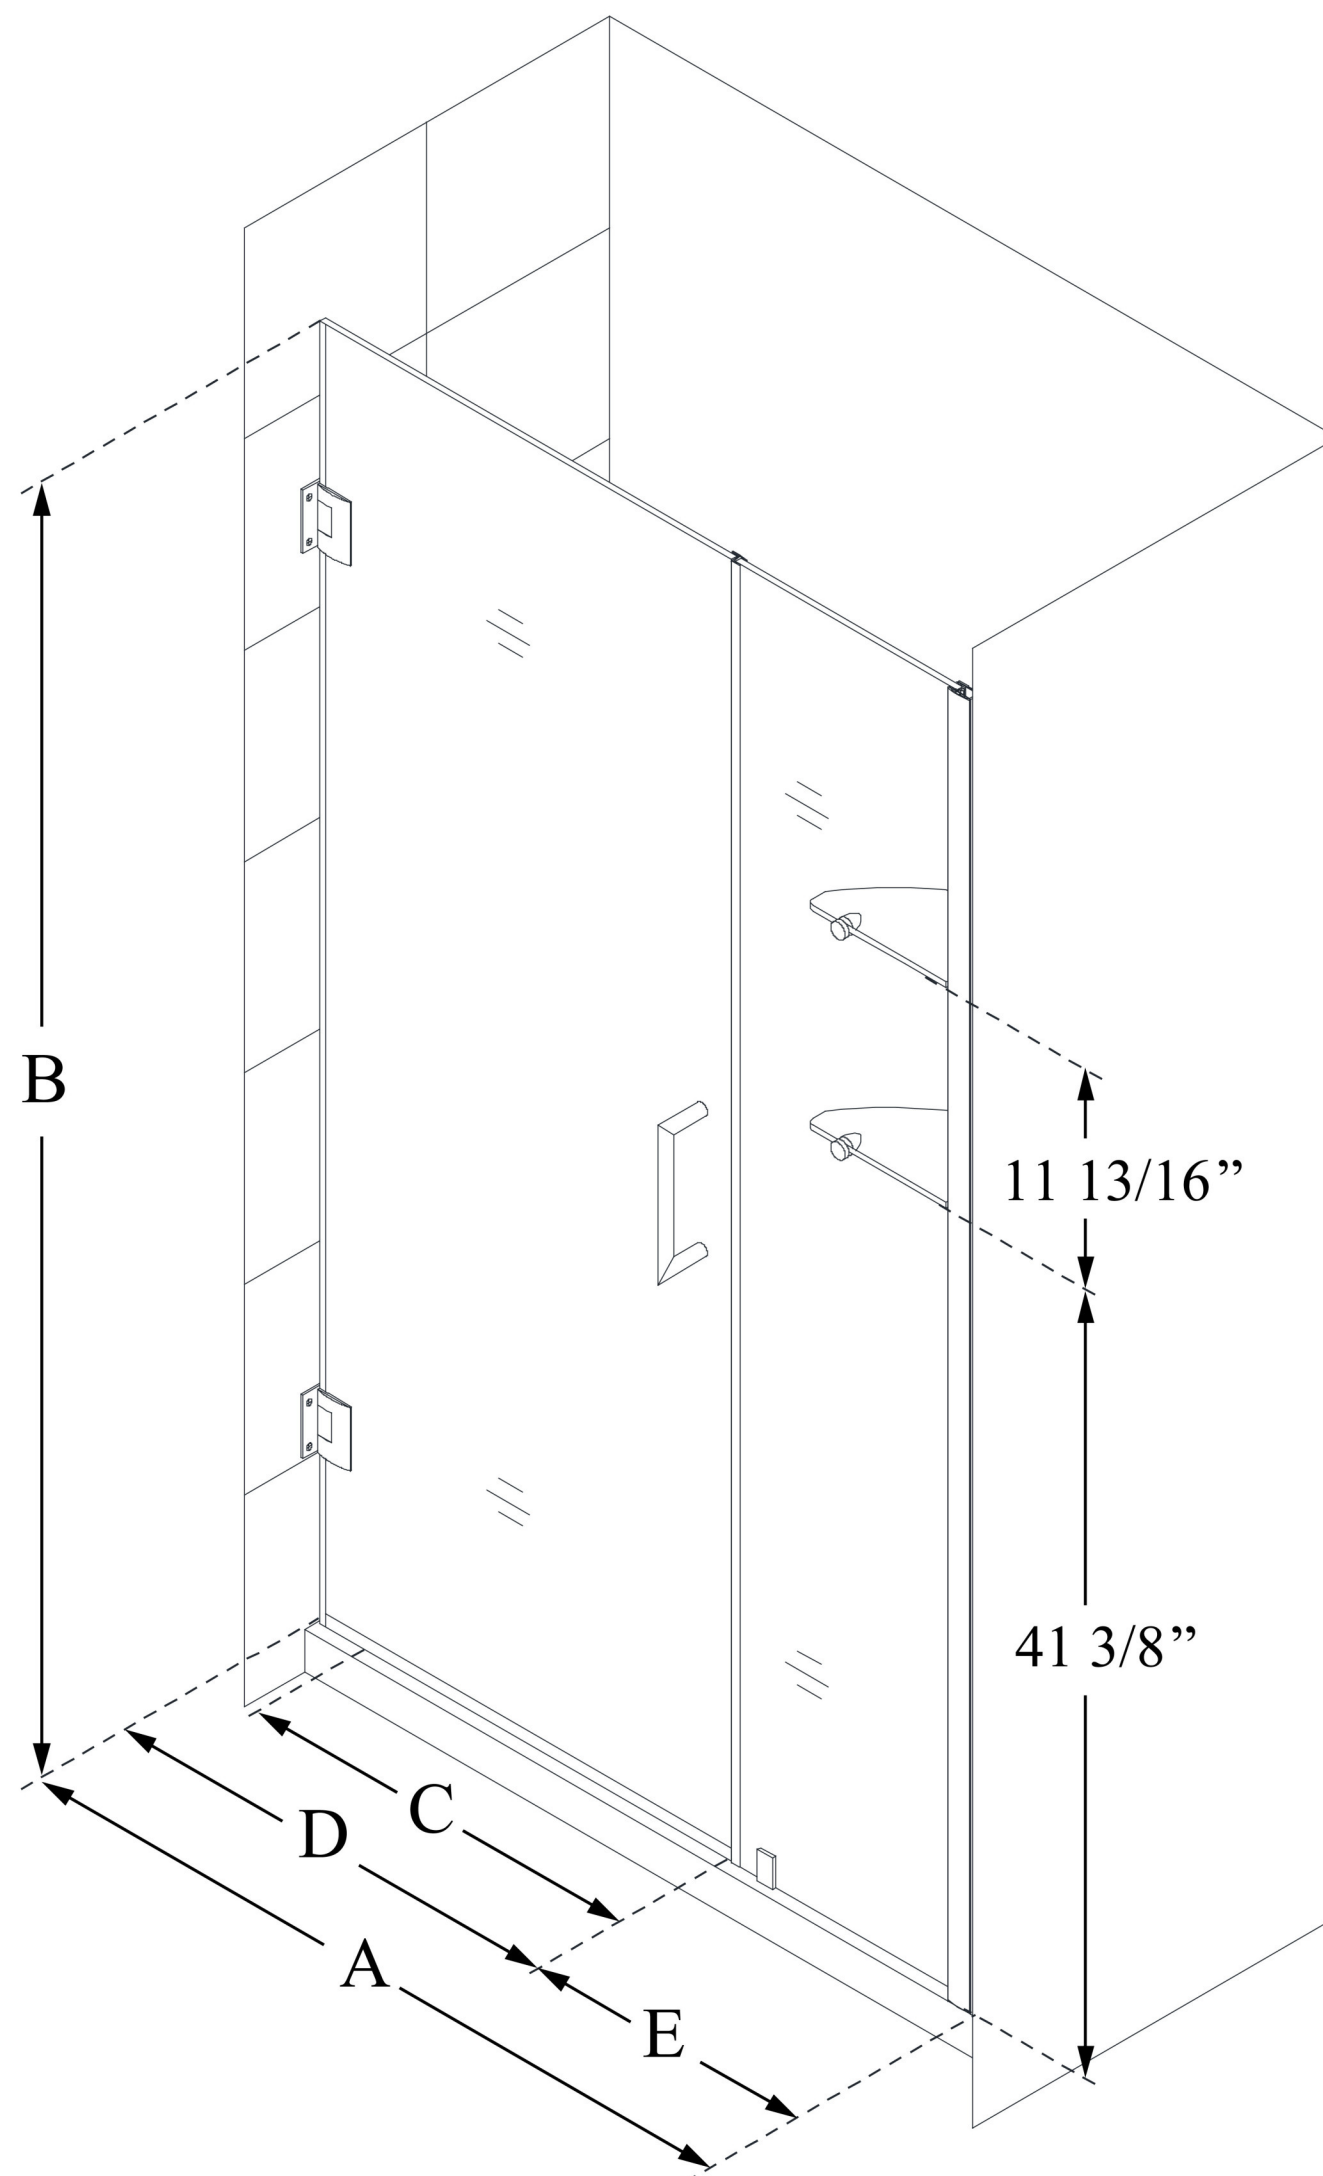

## UNIDOOR

DreamLine Unidoor 38-39" W x  
72" H Frameless Hinged Shower  
Door with Shelves, Clear Glass

**SWING DOOR**

### CONFIGURATION DIMENSIONS:

**A: 38 - 39"**

MODEL WIDTH

**B: 72"**

MODEL HEIGHT

**C: 25"**

ACCESS WIDTH

**D: 26"**

DOOR WIDTH

**E: 12"**

INLINE PANEL WIDTH

DreamLine reserves the right to update or modify the hardware or materials pictured without prior notice for the purpose of product improvement and customer satisfaction.