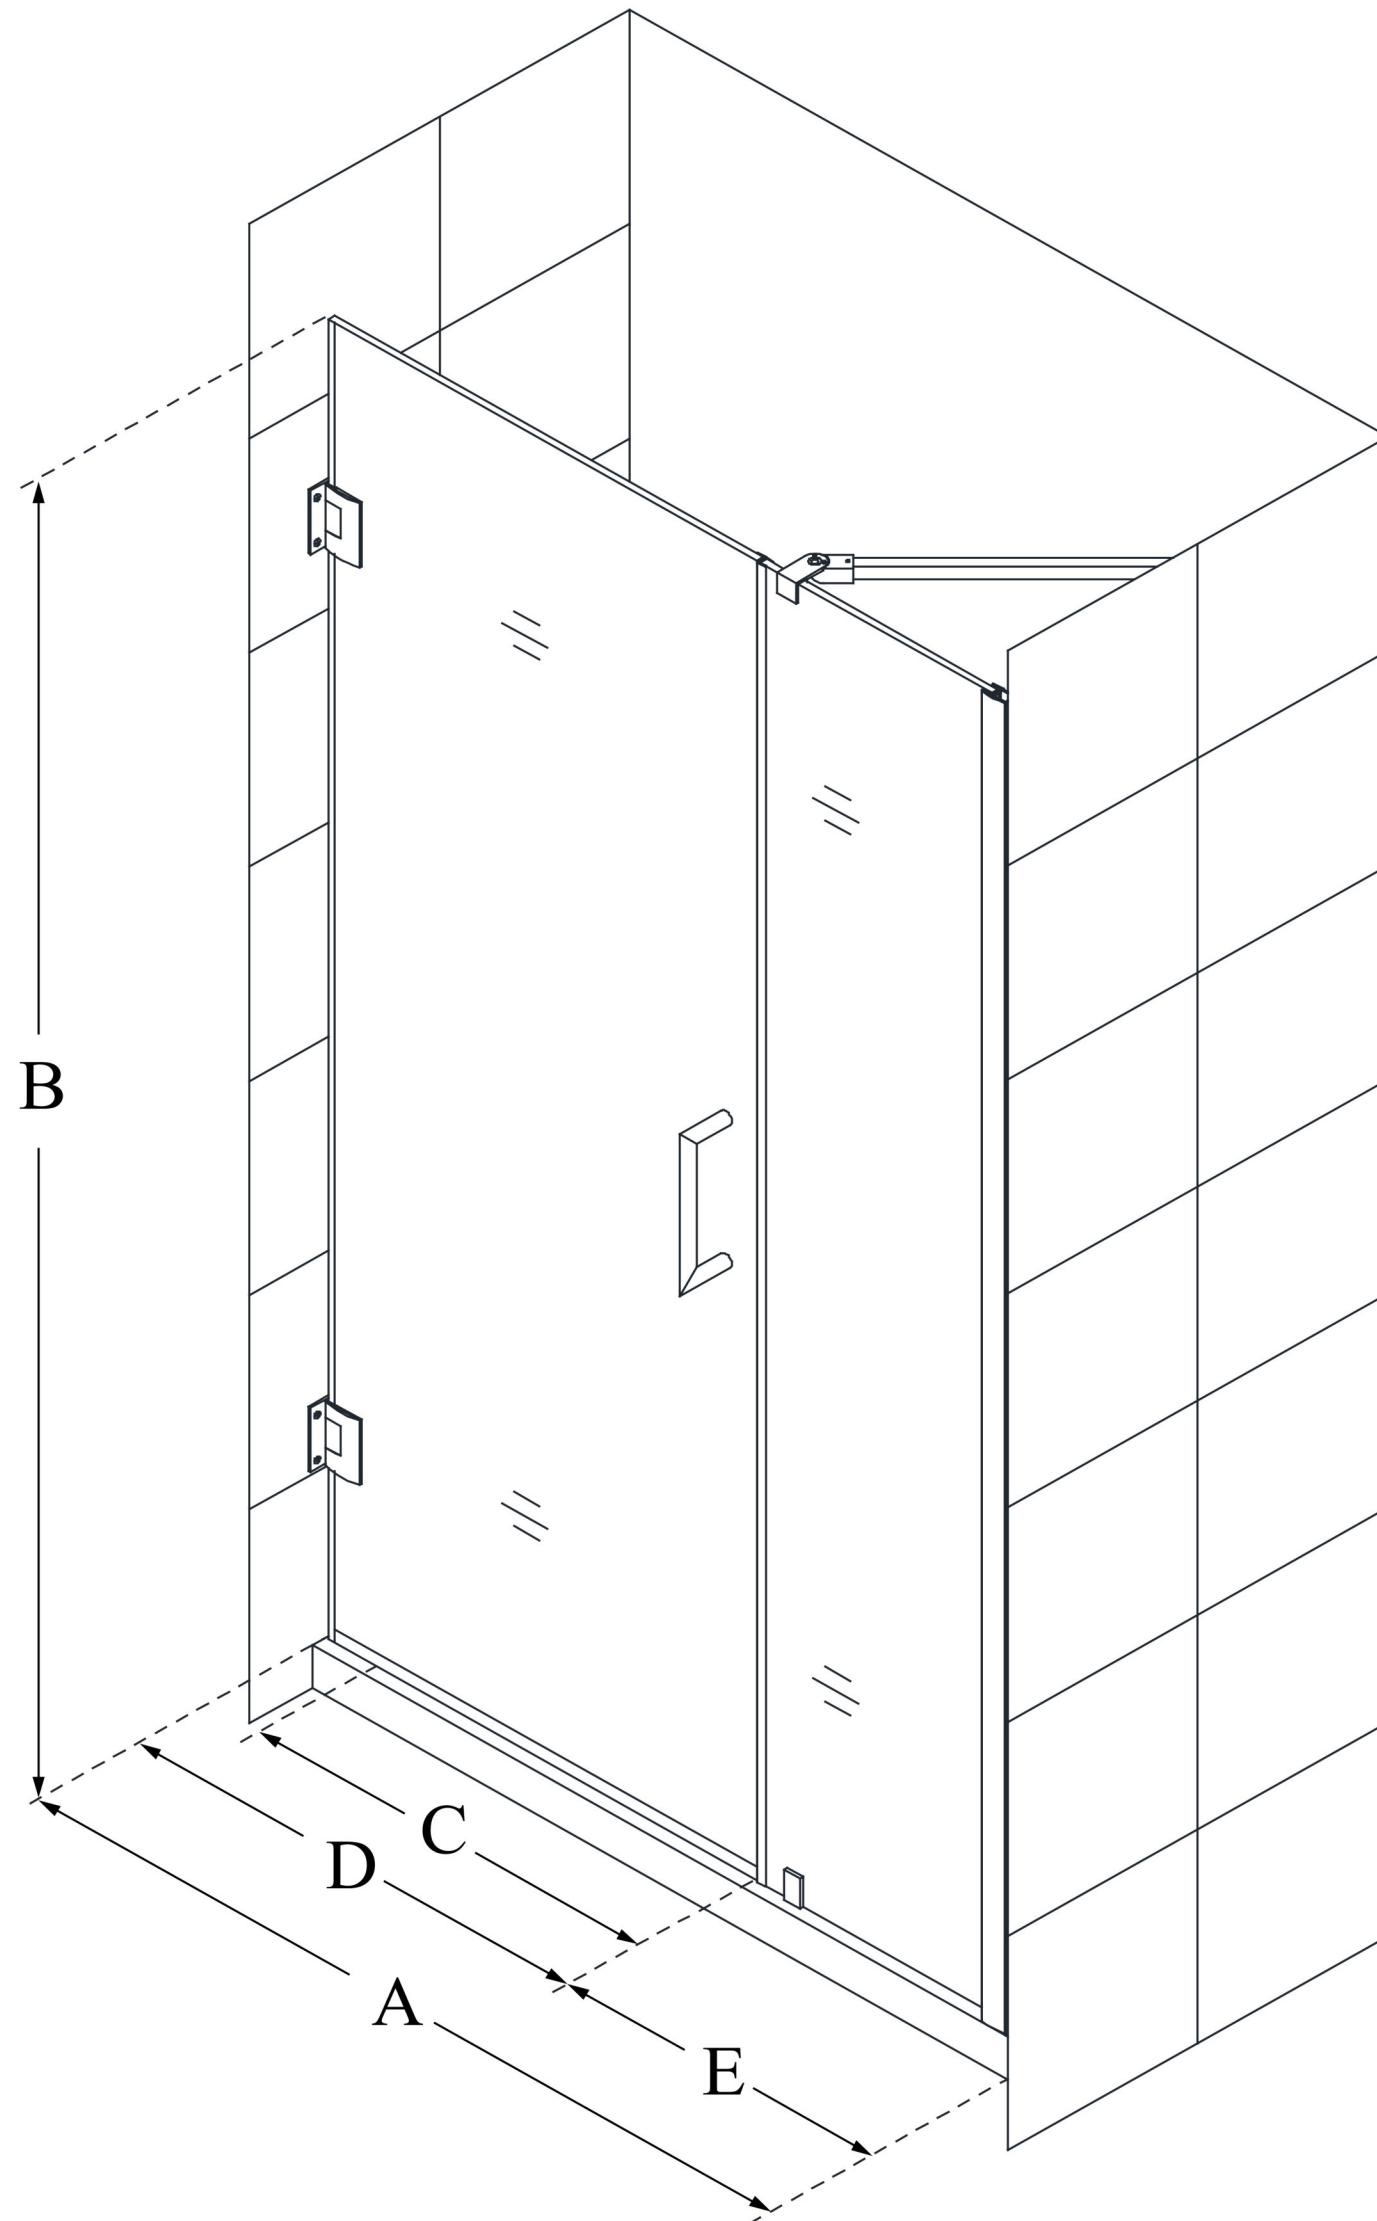

SHDR-20377210

UNIDOOR

DreamLine Unidoor 37-38 in. W x
72 in. H Frameless Hinged Shower
Door with Support Arm, Clear
Glass

SWING DOOR

CONFIGURATION DIMENSIONS:

A: 37 - 38 in.

MODEL WIDTH

B: 72 in.

MODEL HEIGHT

C: 24 in.

ACCESS WIDTH

D: 25 in.

DOOR WIDTH

E: 12 in.

INLINE PANEL WIDTH

DreamLine reserves the right to update or modify the hardware or materials pictured without prior notice for the purpose of product improvement and customer satisfaction.