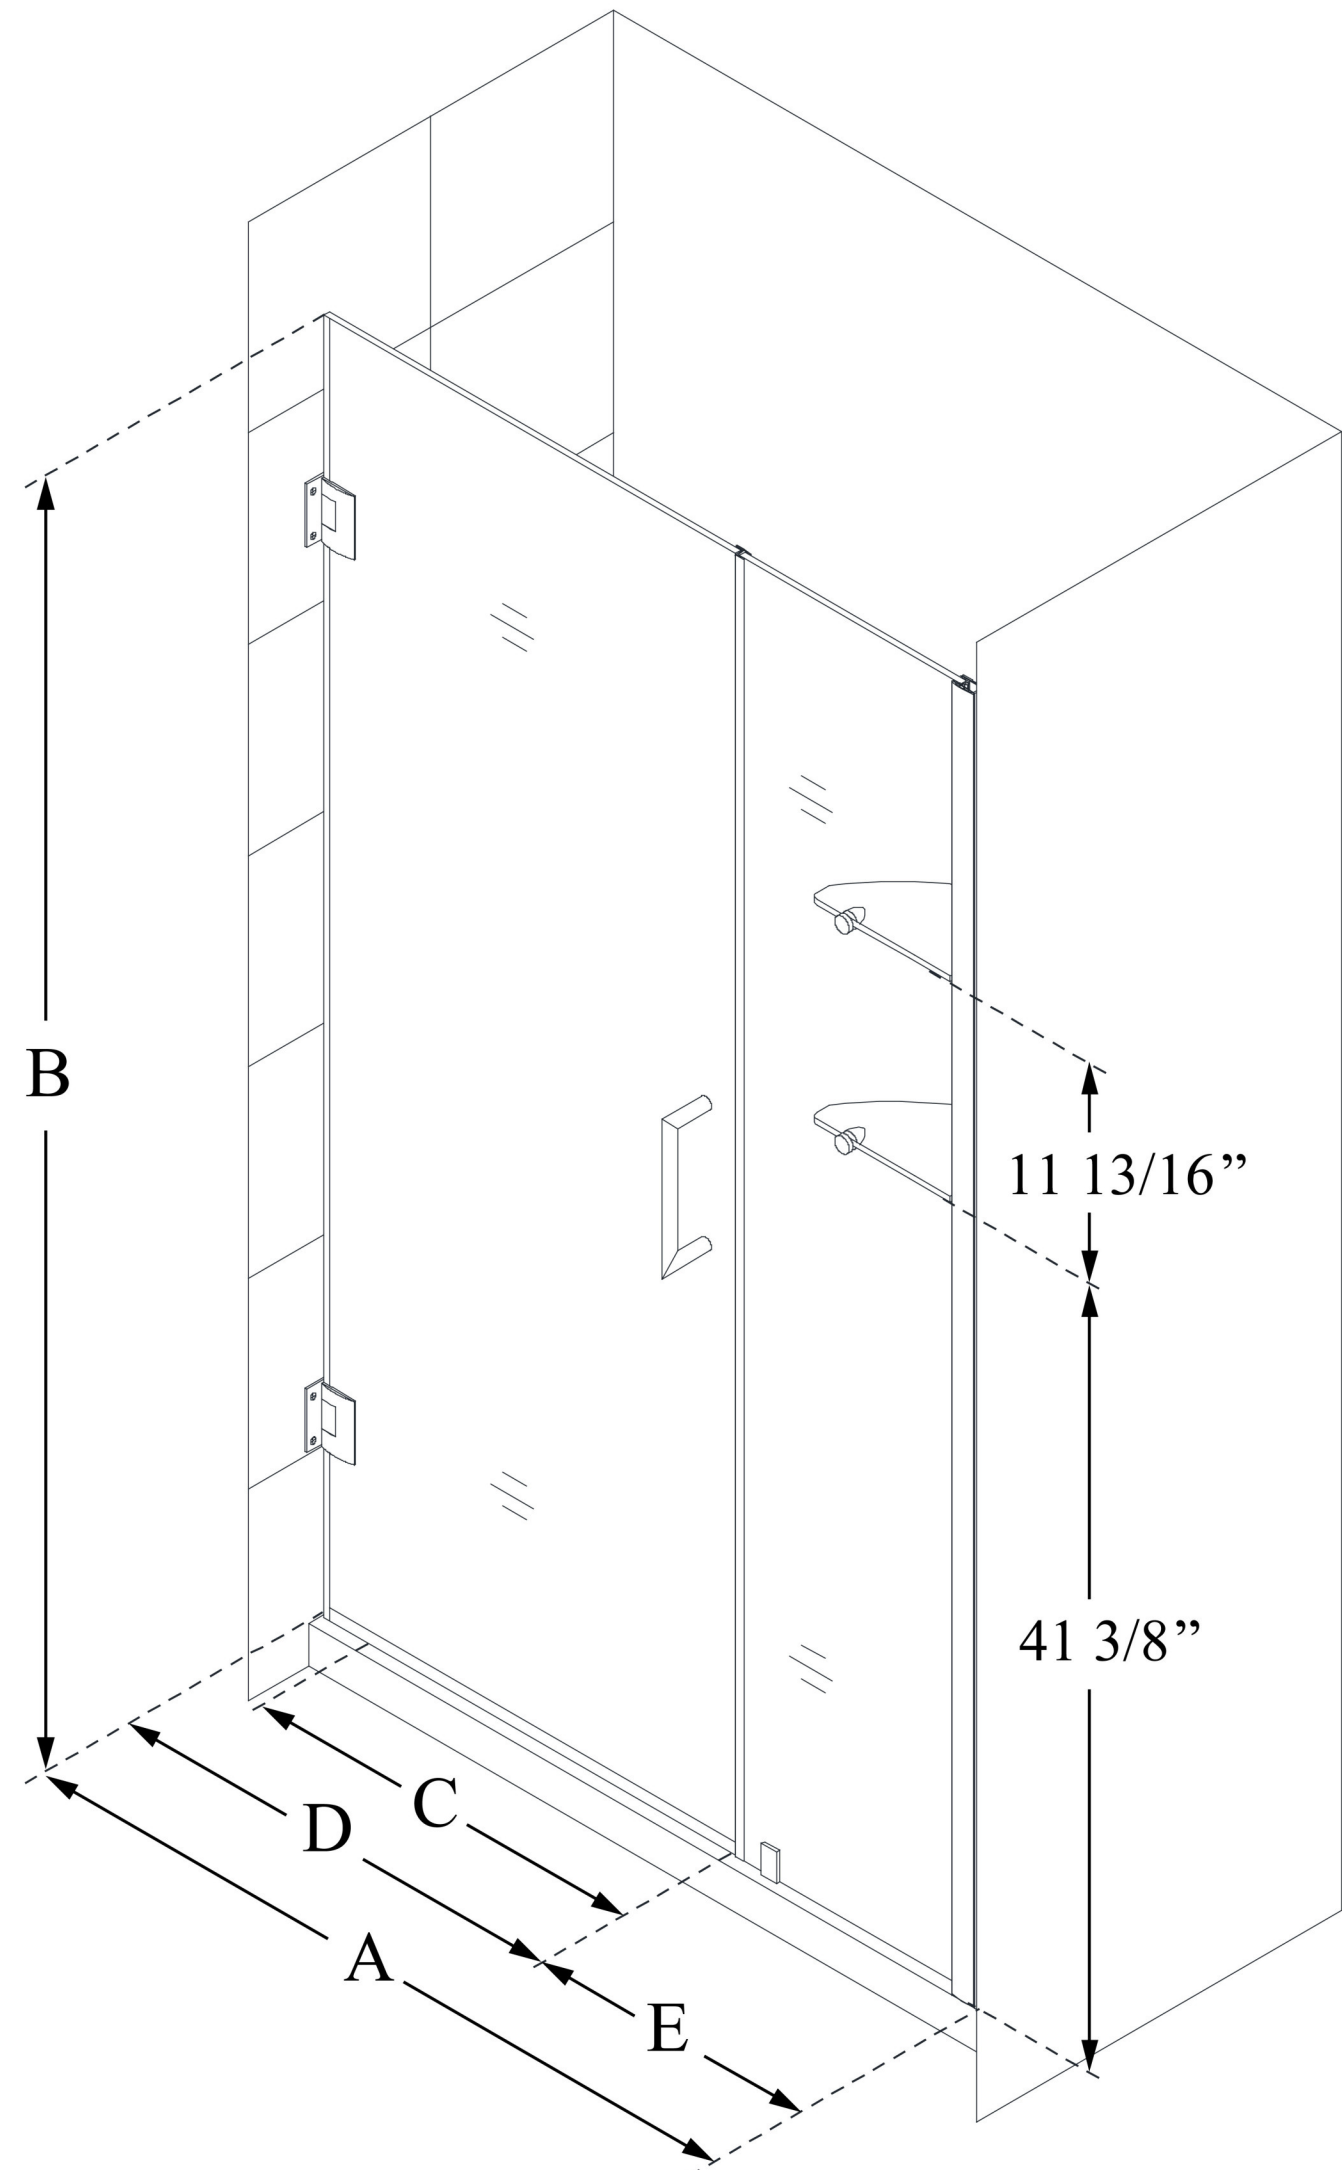

SHDR-20377210S

UNIDOOR

DreamLine Unidoor 37-38" W x 72"
H Frameless Hinged Shower Door
with Shelves, Clear Glass

SWING DOOR

CONFIGURATION DIMENSIONS:

A: 37 - 38"

MODEL WIDTH

B: 72"

MODEL HEIGHT

C: 24"

ACCESS WIDTH

D: 25"

DOOR WIDTH

E: 12"

INLINE PANEL WIDTH

DreamLine reserves the right to update or modify the hardware or materials pictured without prior notice for the purpose of product improvement and customer satisfaction.