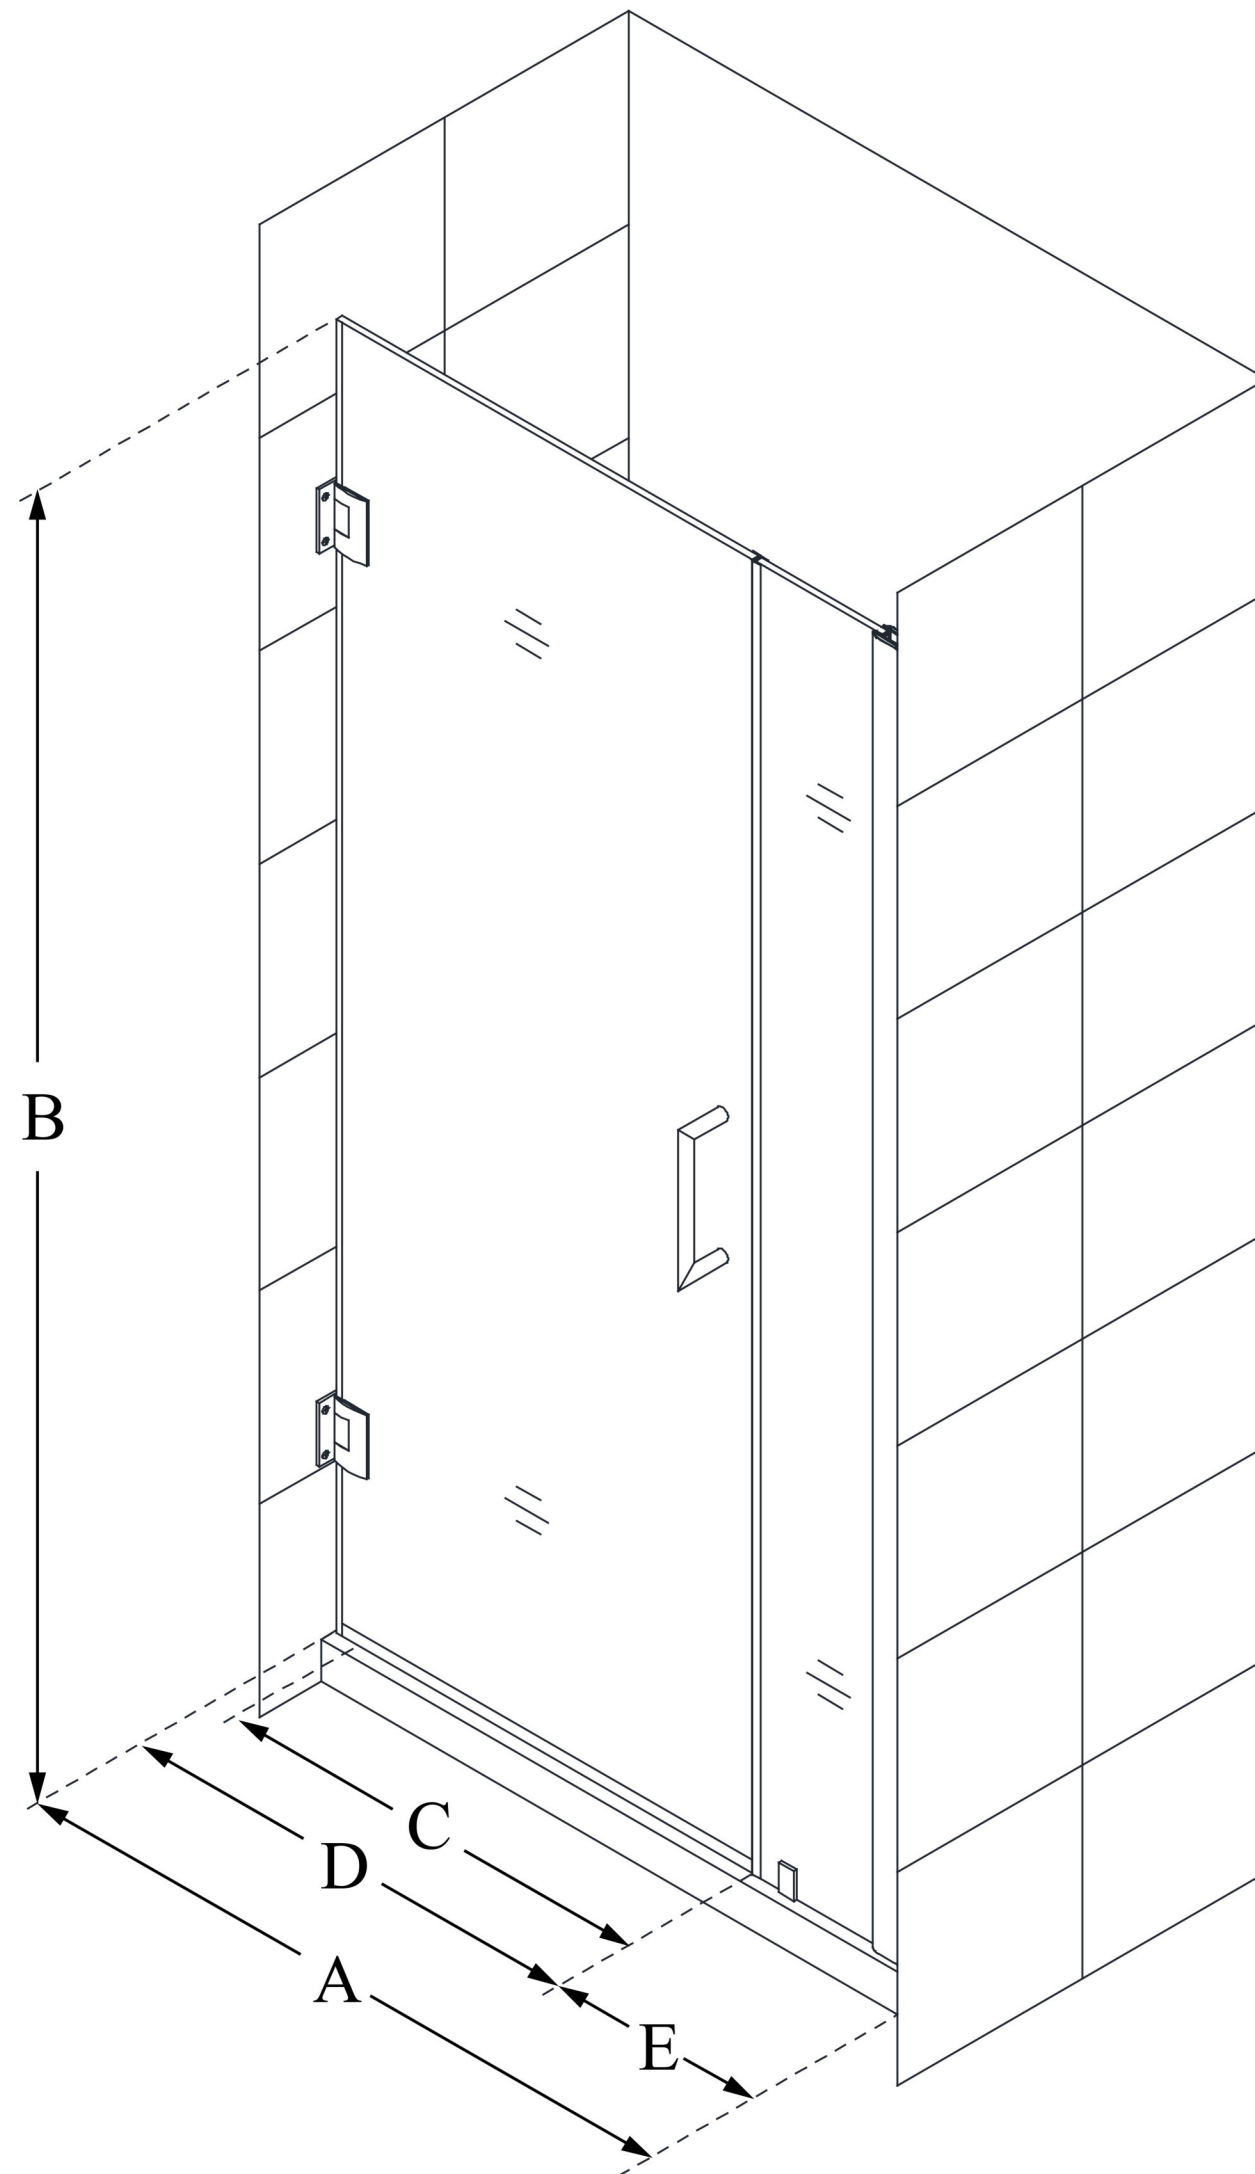

SHDR-20367210

UNIDOOR

DreamLine Unidoor 36-37" W x 72"
H Frameless Hinged Shower Door,
Clear Glass

SWING DOOR

CONFIGURATION DIMENSIONS:

A: 36 - 37"

MODEL WIDTH

B: 72"

MODEL HEIGHT

C: 29"

ACCESS WIDTH

D: 30"

DOOR WIDTH

E: 6"

INLINE PANEL WIDTH

DreamLine reserves the right to update or modify the hardware or materials pictured without prior notice for the purpose of product improvement and customer satisfaction.