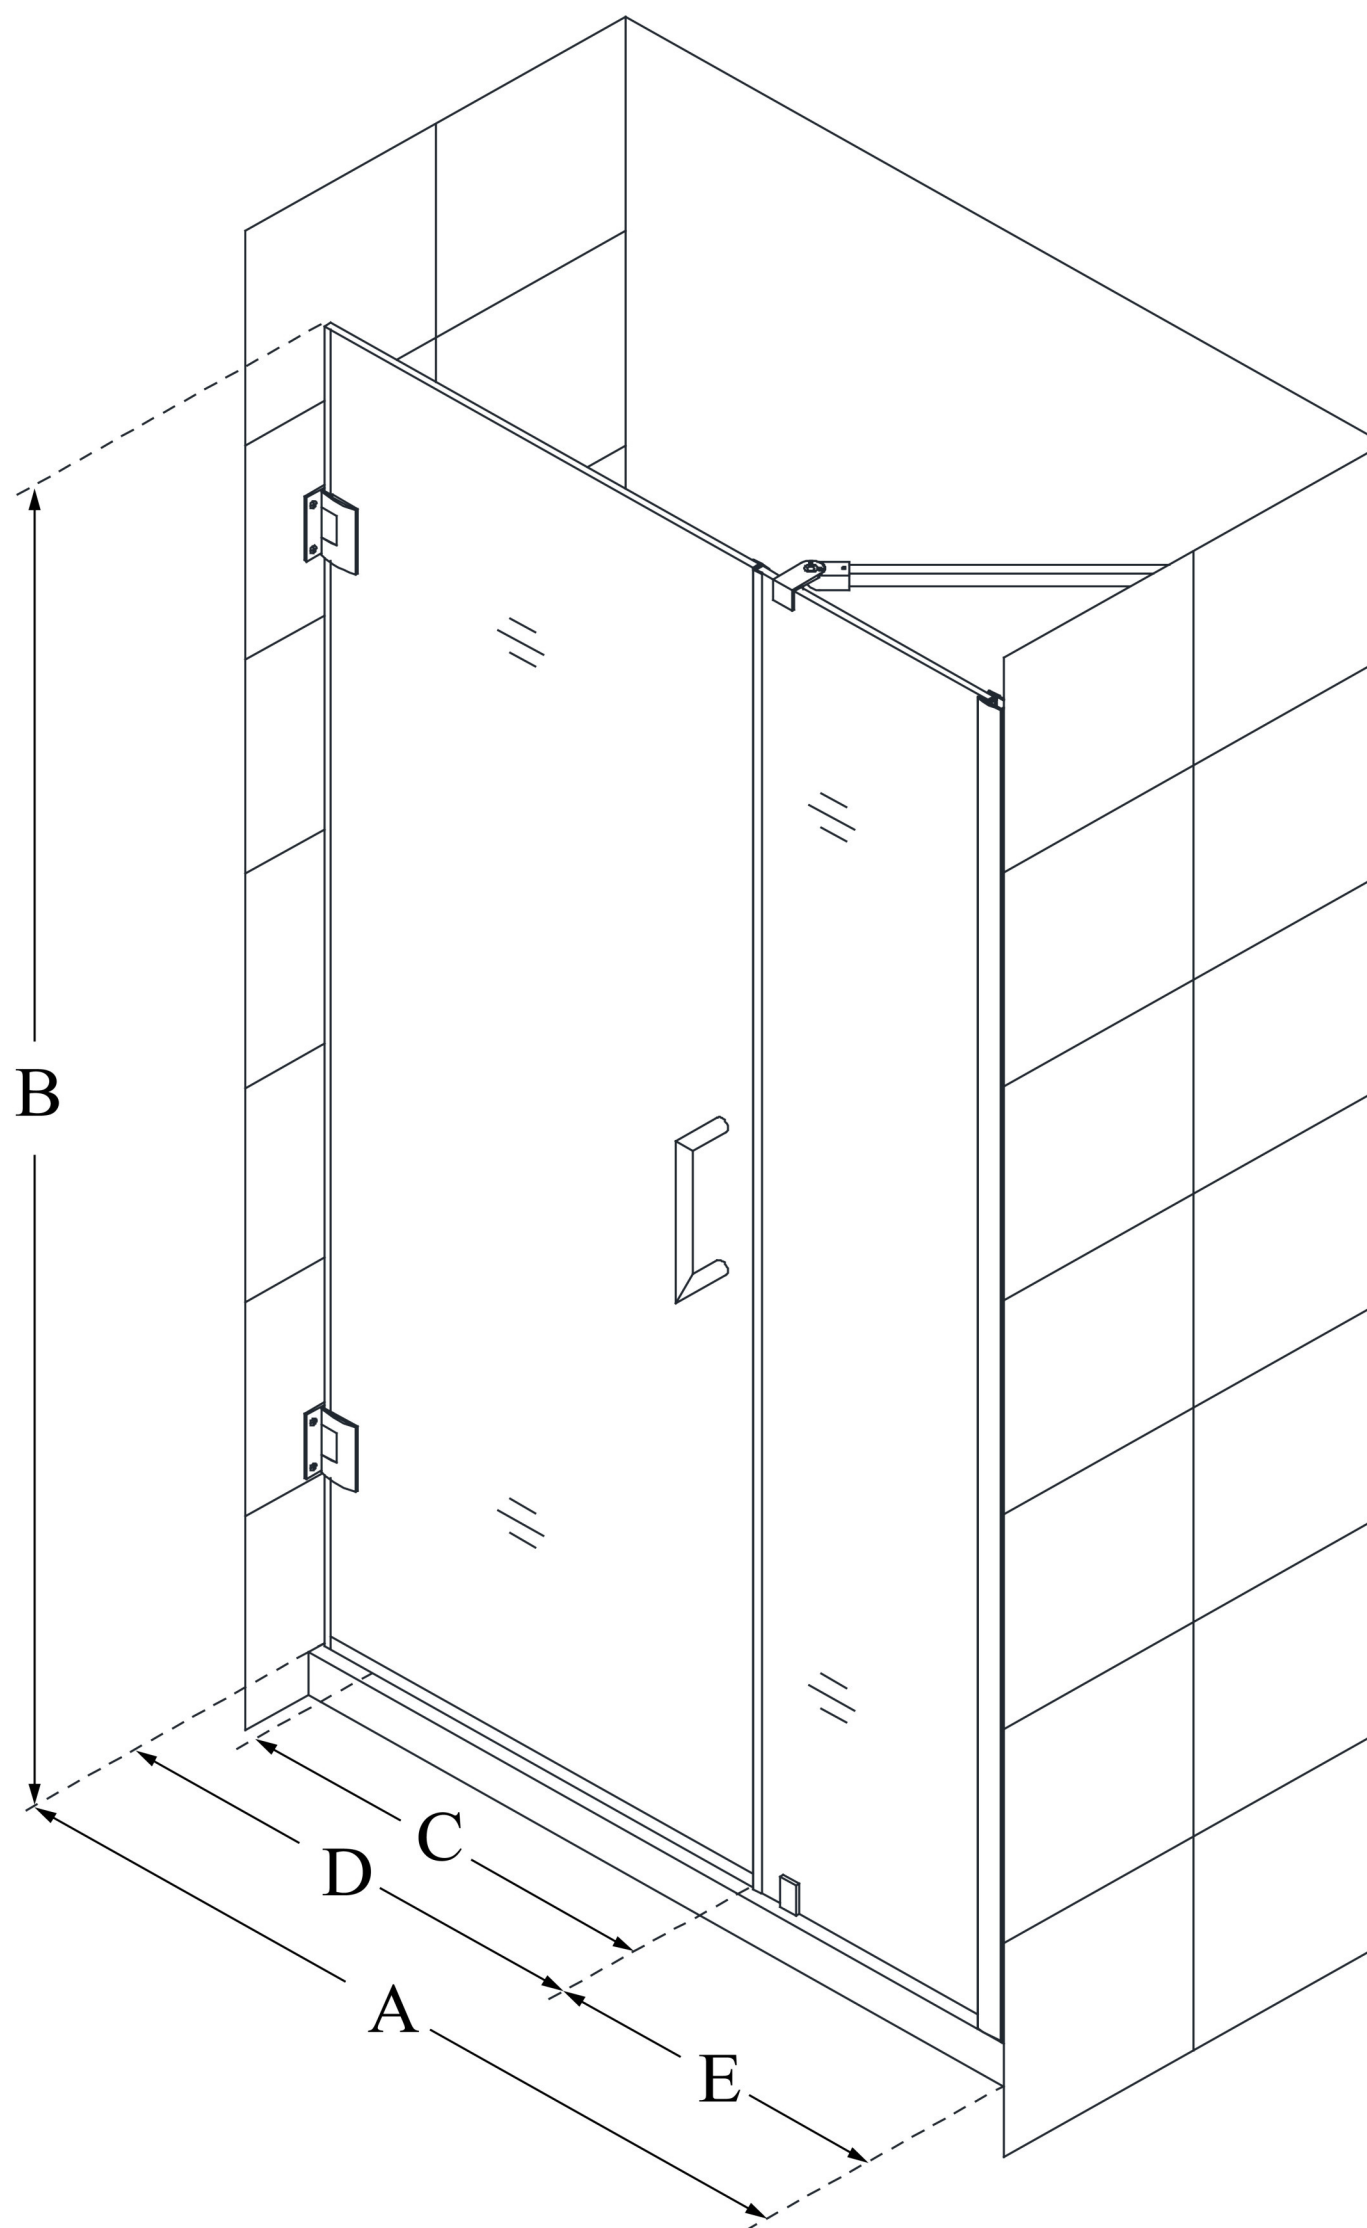

SHDR-20367210C

UNIDOOR

DreamLine Unidoor 36-37 in. W x
72 in. H Frameless Hinged Shower
Door with Support Arm, Clear
Glass

SWING DOOR

CONFIGURATION DIMENSIONS:

A: 36 - 37 in.

MODEL WIDTH

B: 72 in.

MODEL HEIGHT

C: 23 in.

ACCESS WIDTH

D: 24 in.

DOOR WIDTH

E: 12 in.

INLINE PANEL WIDTH

DreamLine reserves the right to update or modify the hardware or materials pictured without prior notice for the purpose of product improvement and customer satisfaction.