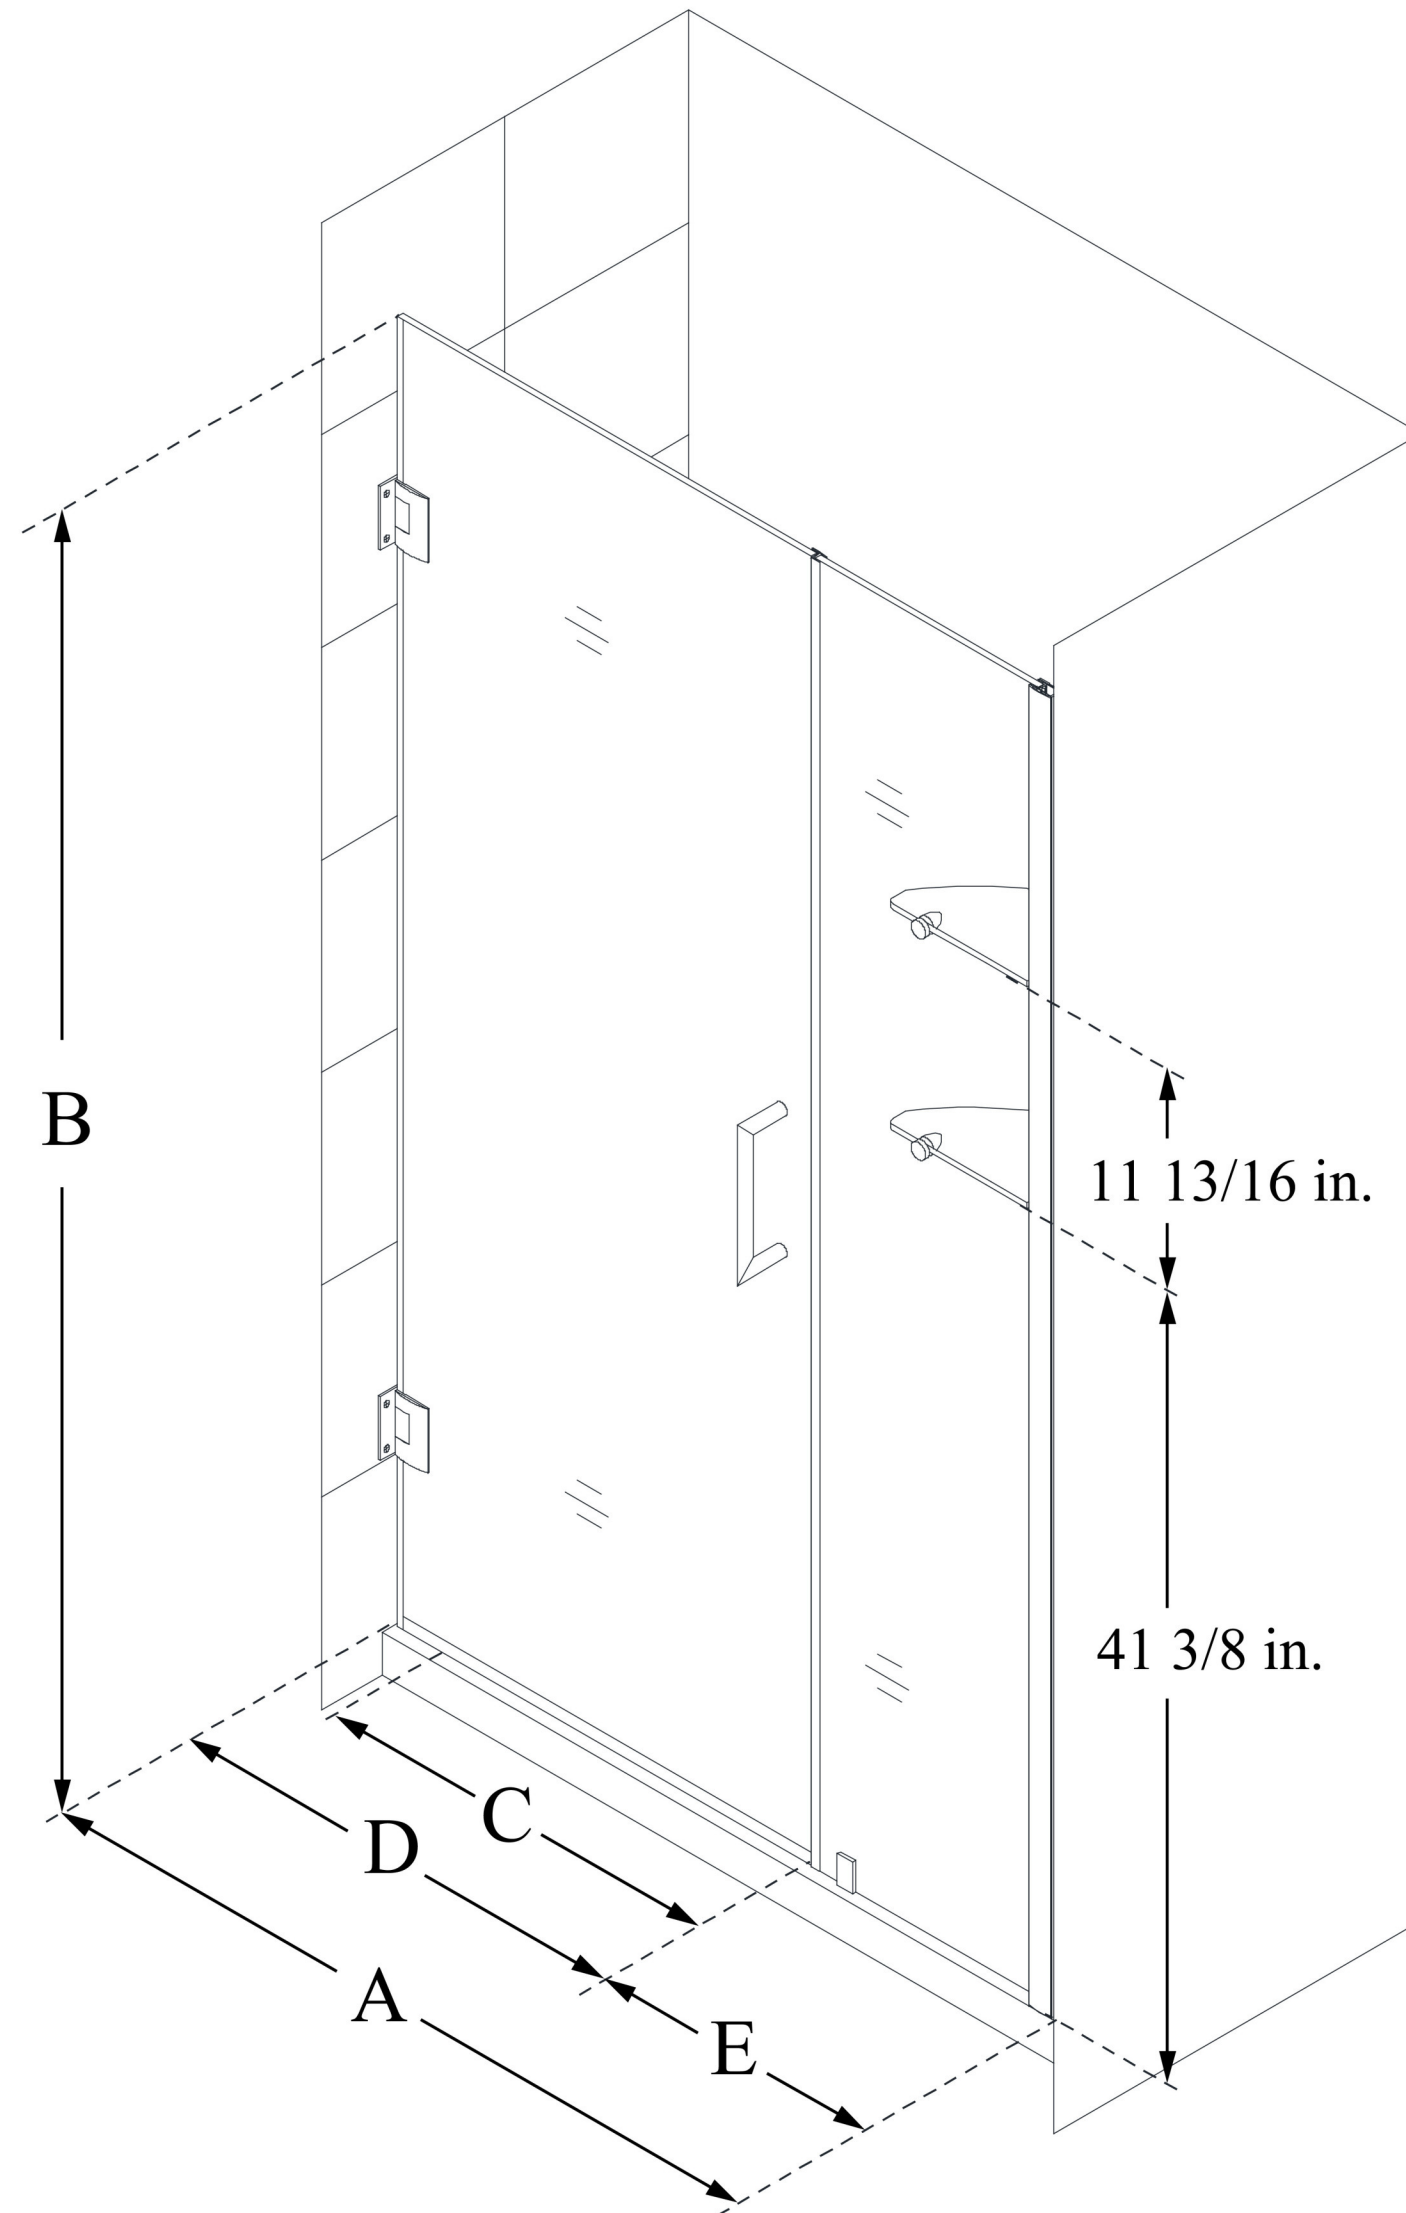

SHDR-20367210CS

UNIDOOR

DreamLine Unidoor 36-37 in. W x
72 in. H Frameless Hinged Shower
Door with Shelves, Clear Glass

SWING DOOR

**CONFIGURATION
DIMENSIONS:**

A: 36 - 37 in.

MODEL WIDTH

B: 72 in.

MODEL HEIGHT

C: 23 in.

ACCESS WIDTH

D: 24 in.

DOOR WIDTH

E: 12 in.

INLINE PANEL WIDTH

DreamLine reserves the right to update or modify the hardware or materials pictured without prior notice for the purpose of product improvement and customer satisfaction.