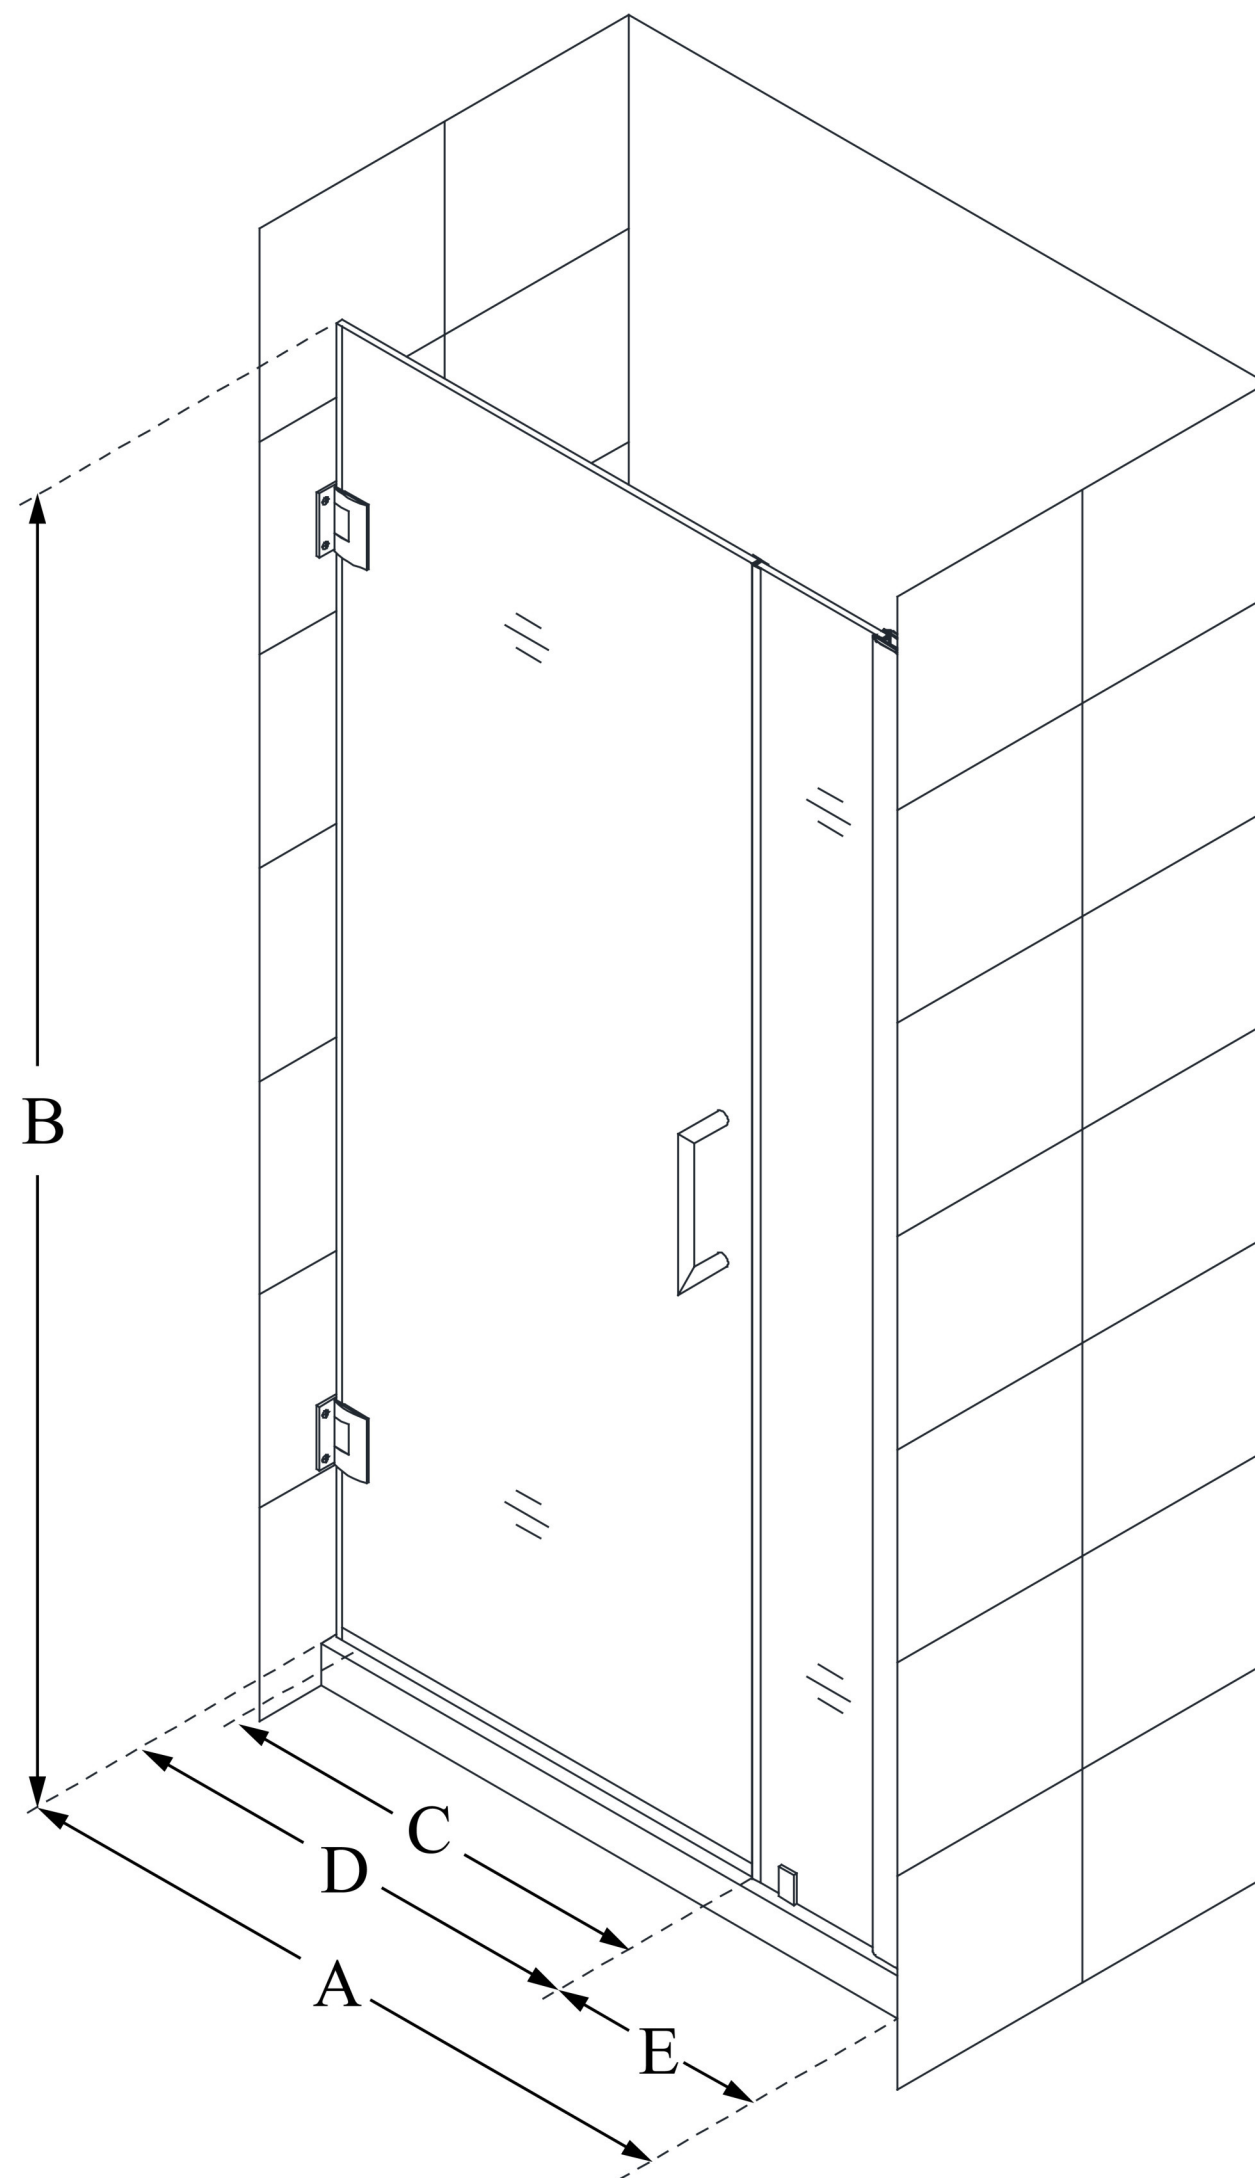

## UNIDOOR

DreamLine Unidoor 35-36" W x  
72" H Frameless Hinged Shower  
Door, Clear Glass

**SWING DOOR**

### CONFIGURATION DIMENSIONS:

**A: 35 - 36"**

MODEL WIDTH

**B: 72"**

MODEL HEIGHT

**C: 28"**

ACCESS WIDTH

**D: 29"**

DOOR WIDTH

**E: 6"**

INLINE PANEL WIDTH

DreamLine reserves the right to update or modify the hardware or materials pictured without prior notice for the purpose of product improvement and customer satisfaction.