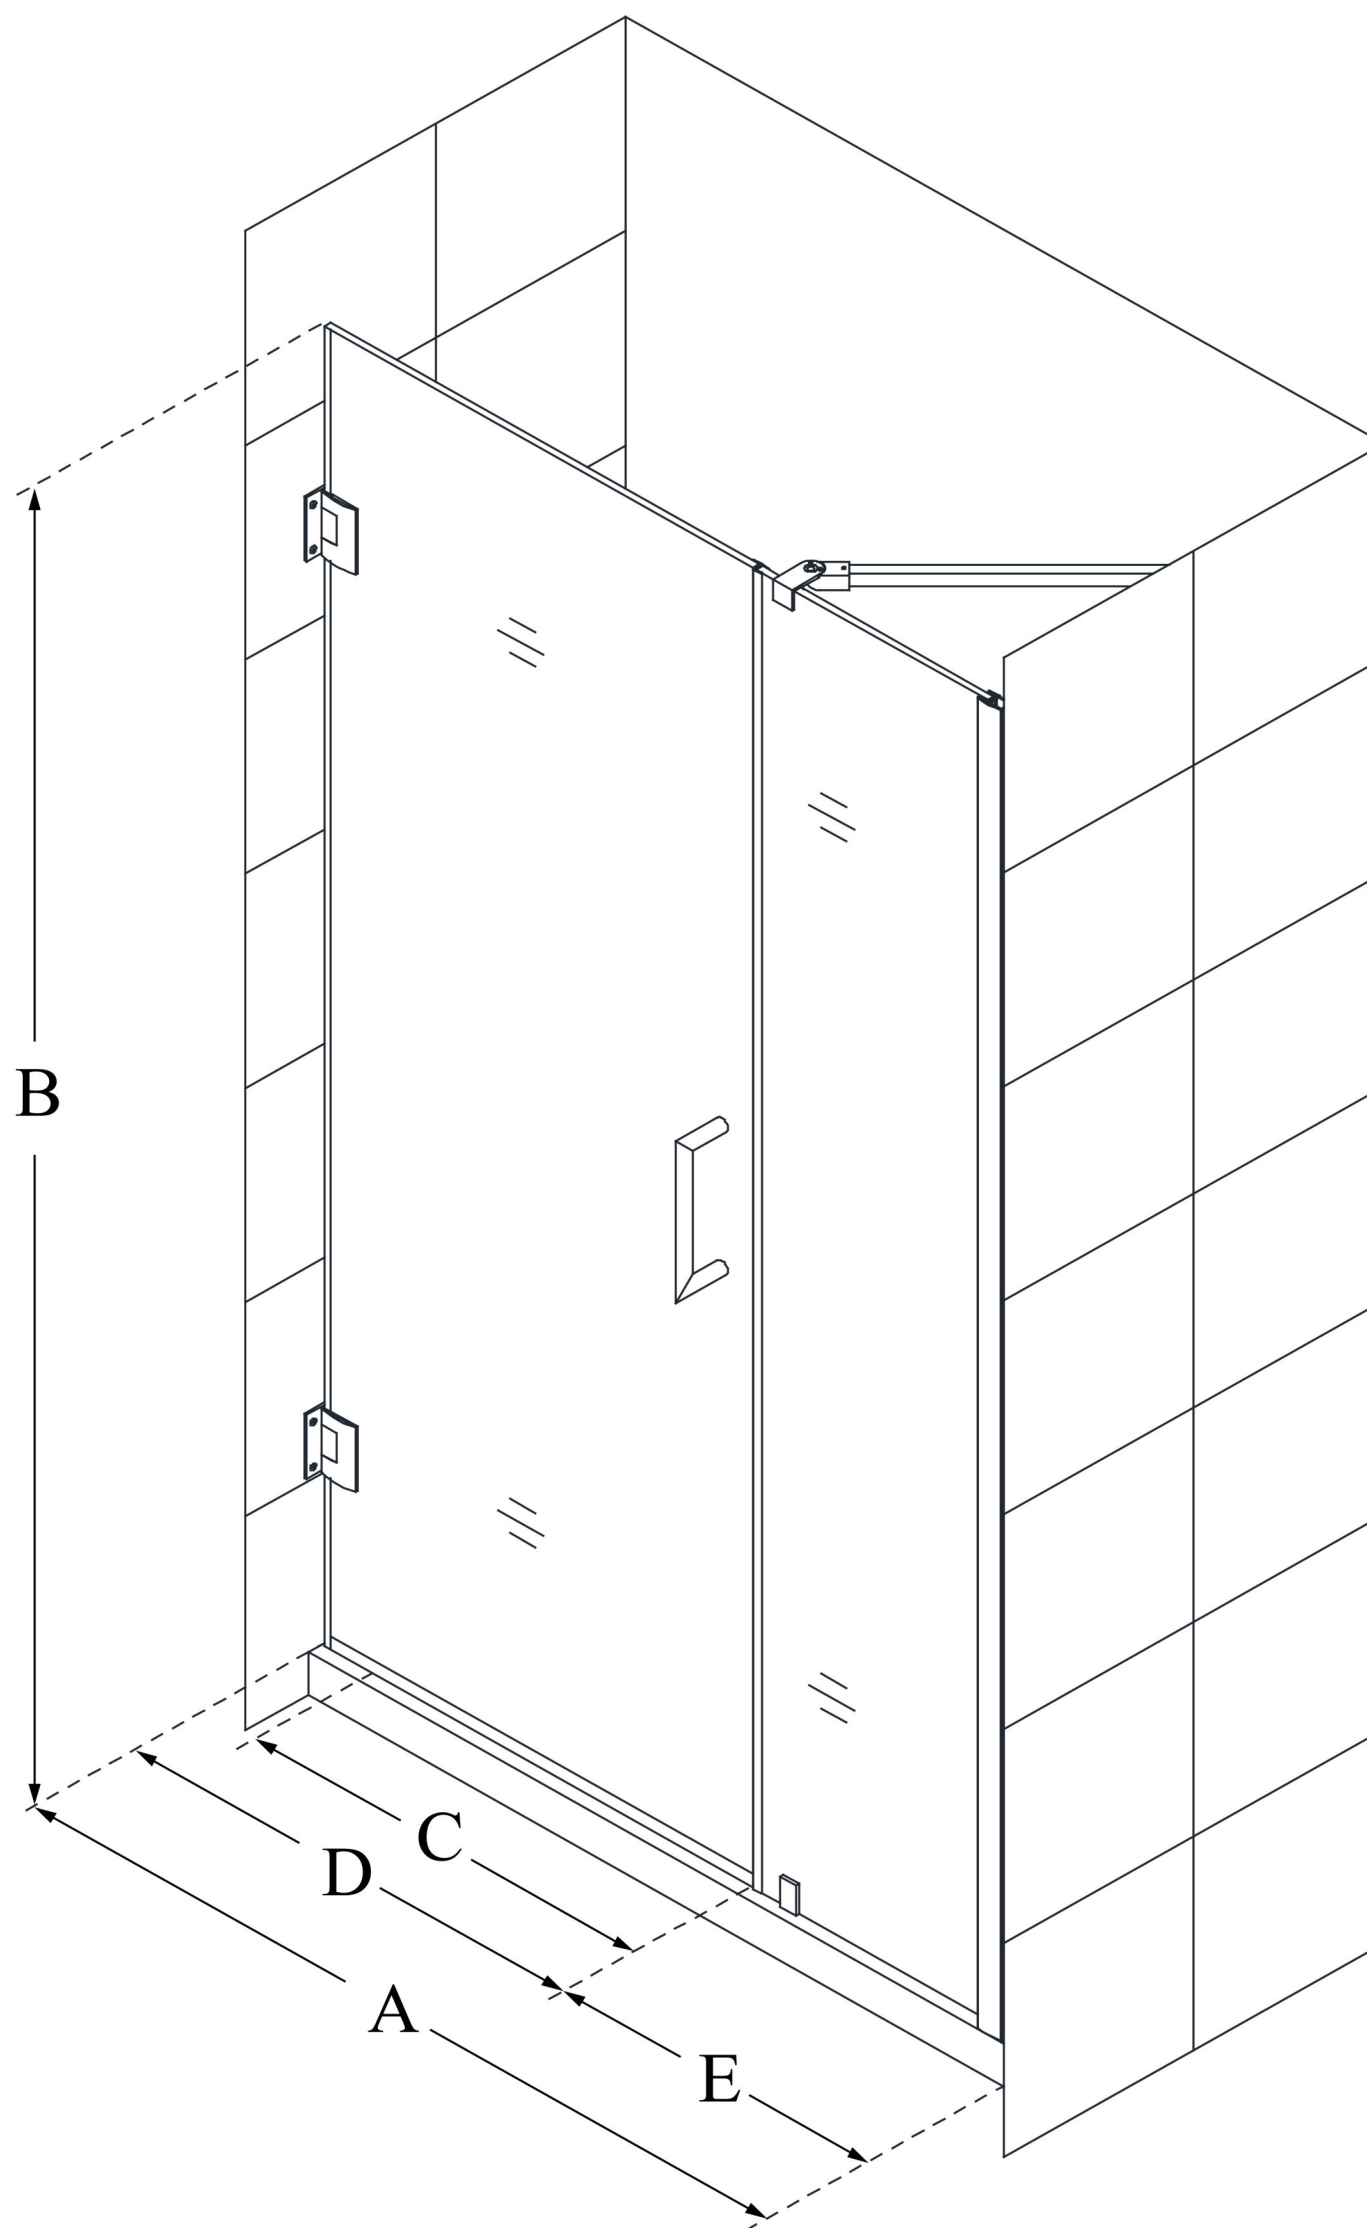

SHDR-20357210C

UNIDOOR

DreamLine Unidoor 35-36 in. W x
72 in. H Frameless Hinged Shower
Door with Support Arm, Clear
Glass

SWING DOOR

CONFIGURATION DIMENSIONS:

A: 35 - 36 in.

MODEL WIDTH

B: 72 in.

MODEL HEIGHT

C: 22 in.

ACCESS WIDTH

D: 23 in.

DOOR WIDTH

E: 12 in.

INLINE PANEL WIDTH

DreamLine reserves the right to update or modify the hardware or materials pictured without prior notice for the purpose of product improvement and customer satisfaction.