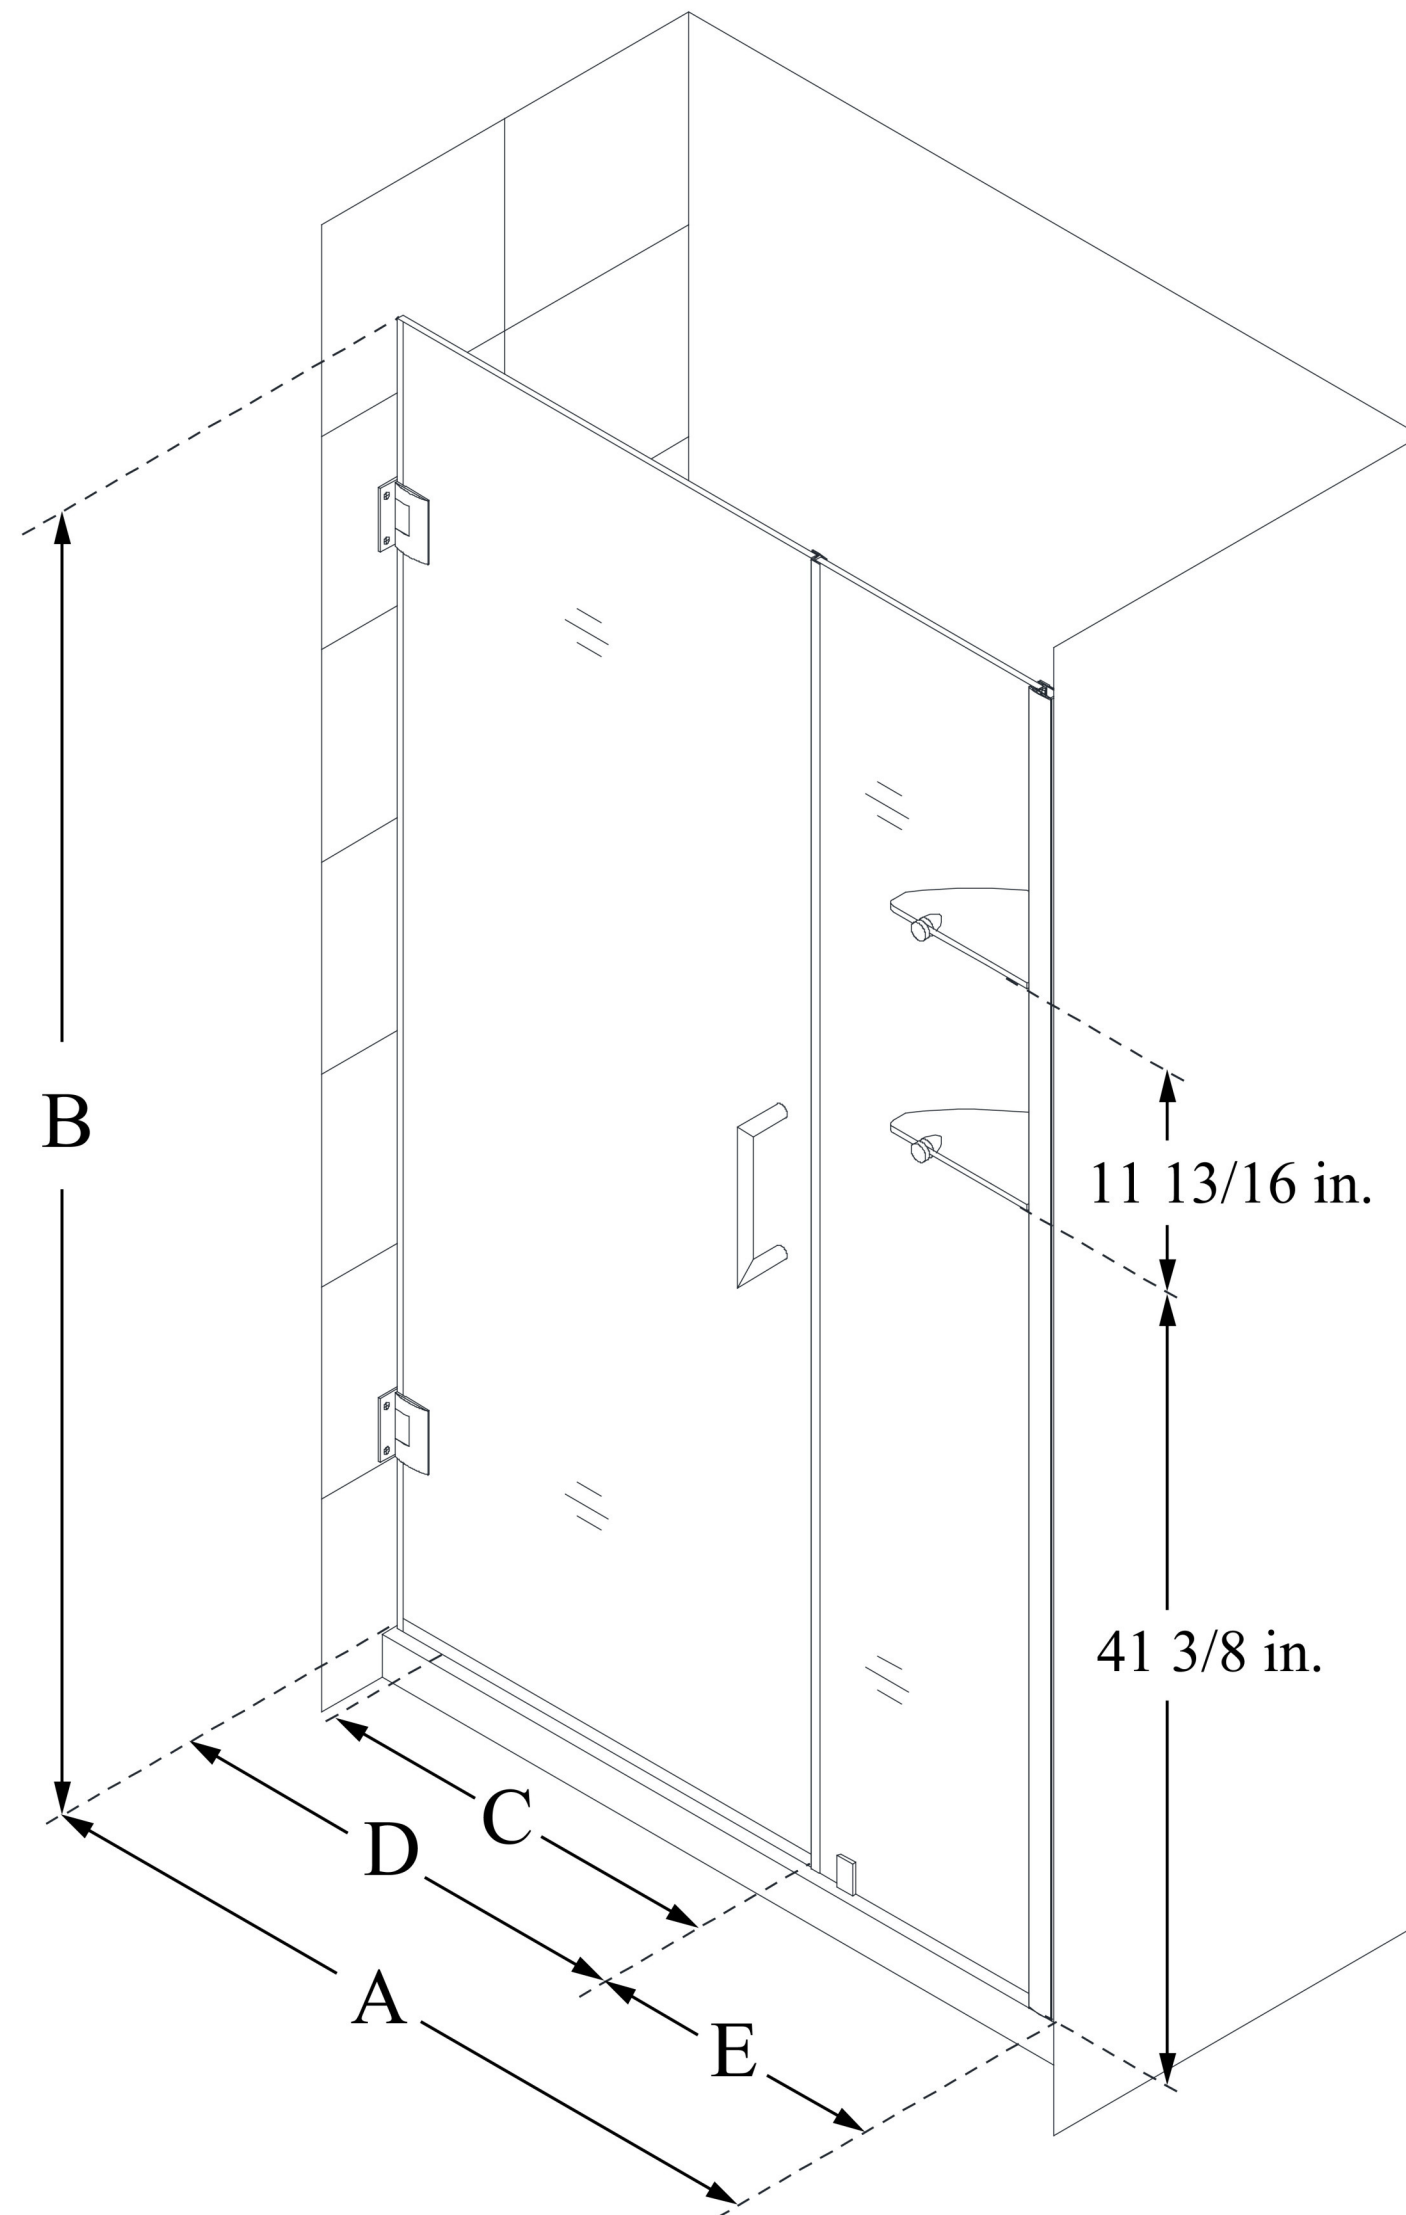

**SHDR-20357210CS**

**UNIDOOR**

DreamLine Unidoor 35-36 in. W x  
72 in. H Frameless Hinged Shower  
Door with Shelves, Clear Glass

**SWING DOOR**

**CONFIGURATION  
DIMENSIONS:**

**A: 35 - 36 in.**

MODEL WIDTH

**B: 72 in.**

MODEL HEIGHT

**C: 22 in.**

ACCESS WIDTH

**D: 23 in.**

DOOR WIDTH

**E: 12 in.**

INLINE PANEL WIDTH