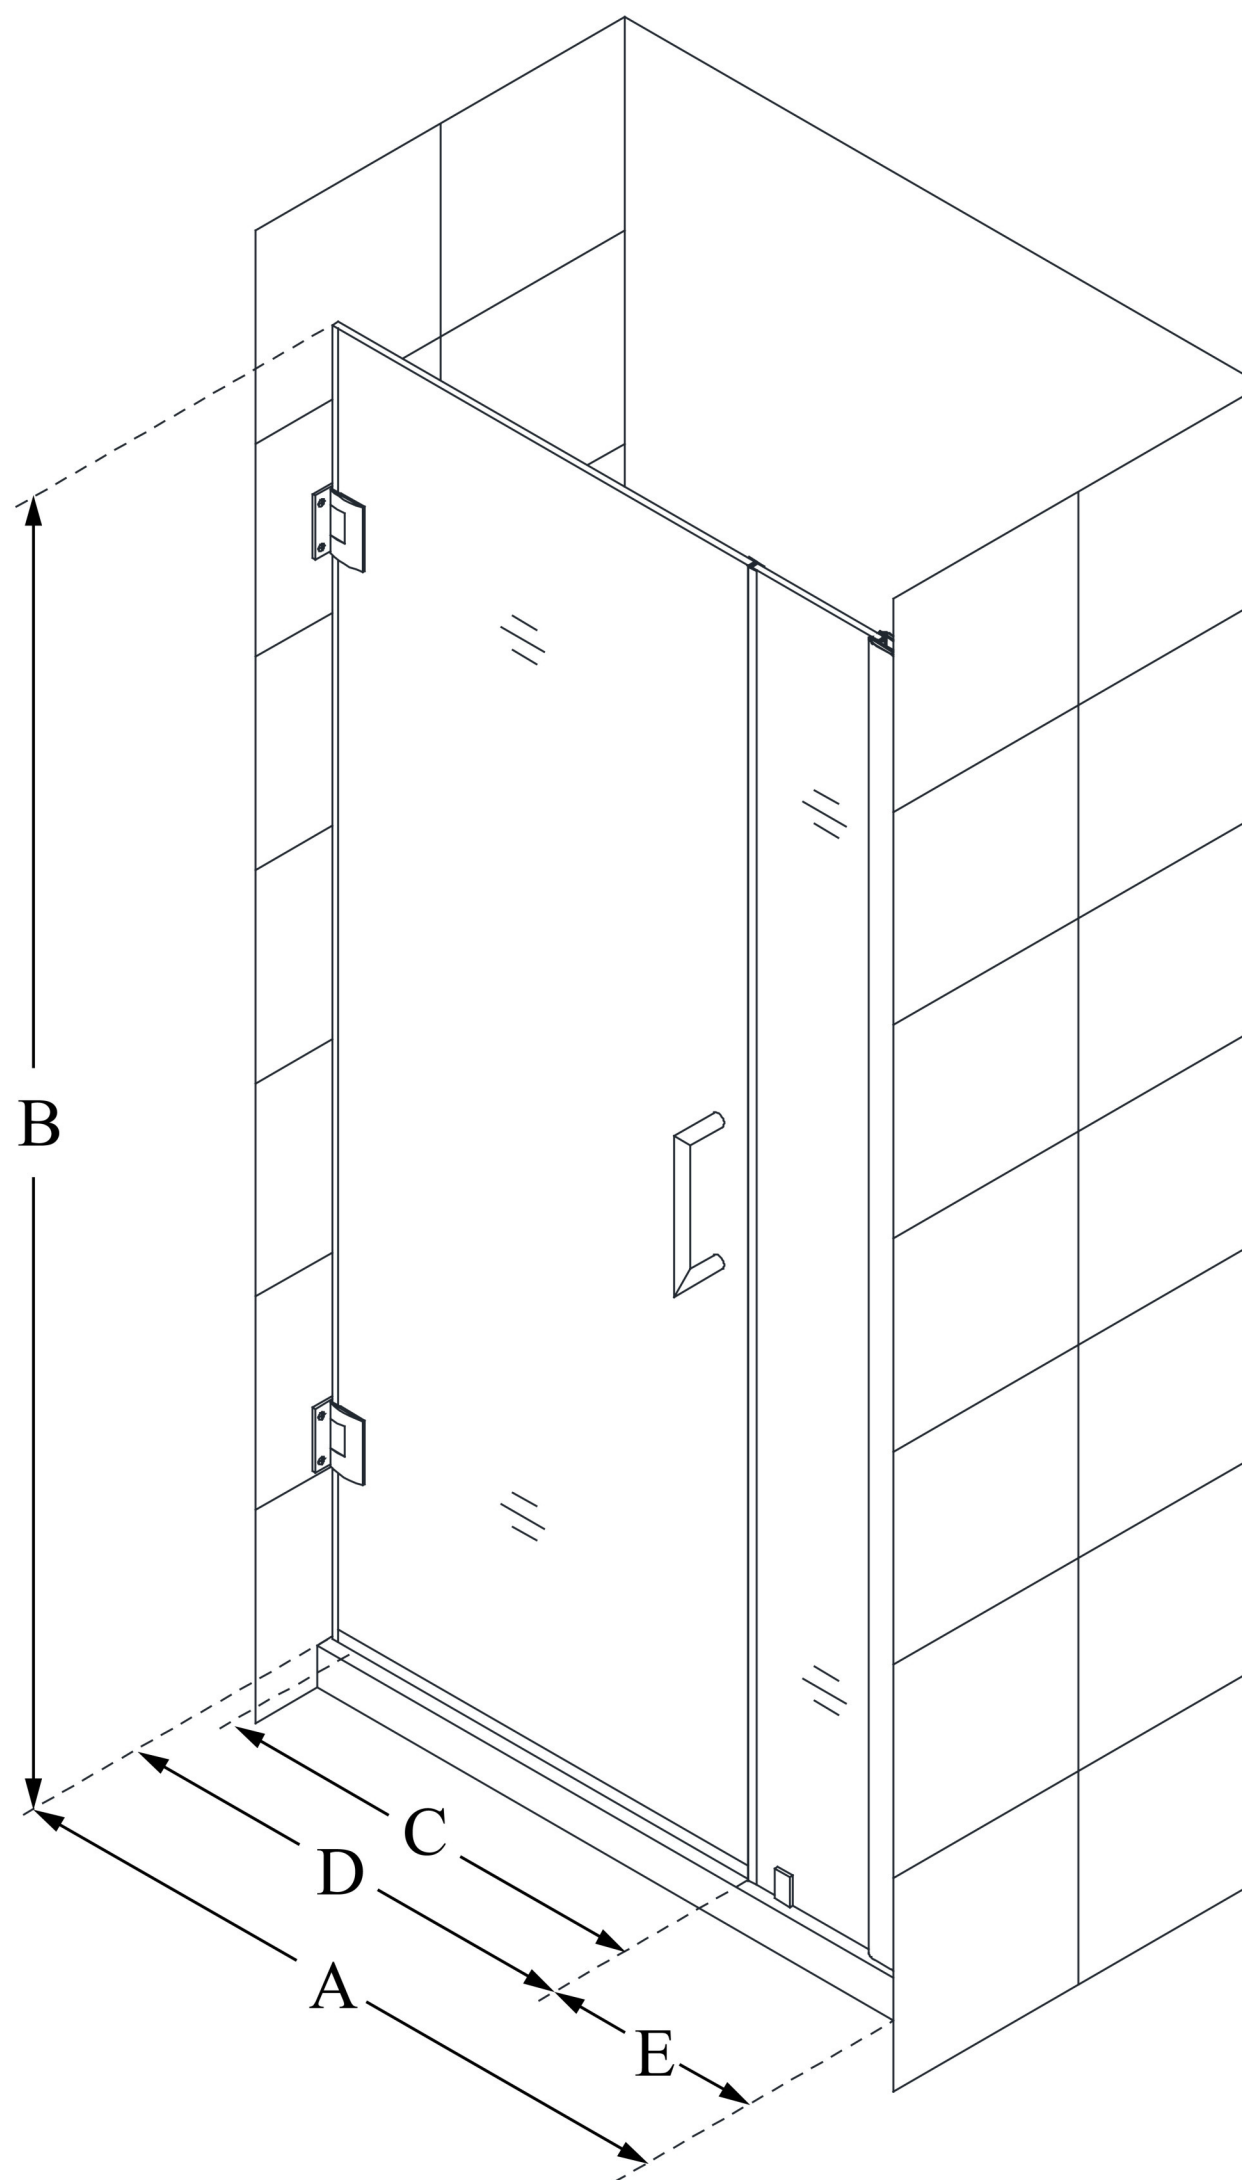

SHDR-20347210

UNIDOOR

DreamLine Unidoor 34-35" W x
72" H Frameless Hinged Shower
Door, Clear Glass

SWING DOOR

CONFIGURATION DIMENSIONS:

A: 34 - 35"

MODEL WIDTH

B: 72"

MODEL HEIGHT

C: 27"

ACCESS WIDTH

D: 28"

DOOR WIDTH

E: 6"

INLINE PANEL WIDTH

DreamLine reserves the right to update or modify the hardware or materials pictured without prior notice for the purpose of product improvement and customer satisfaction.