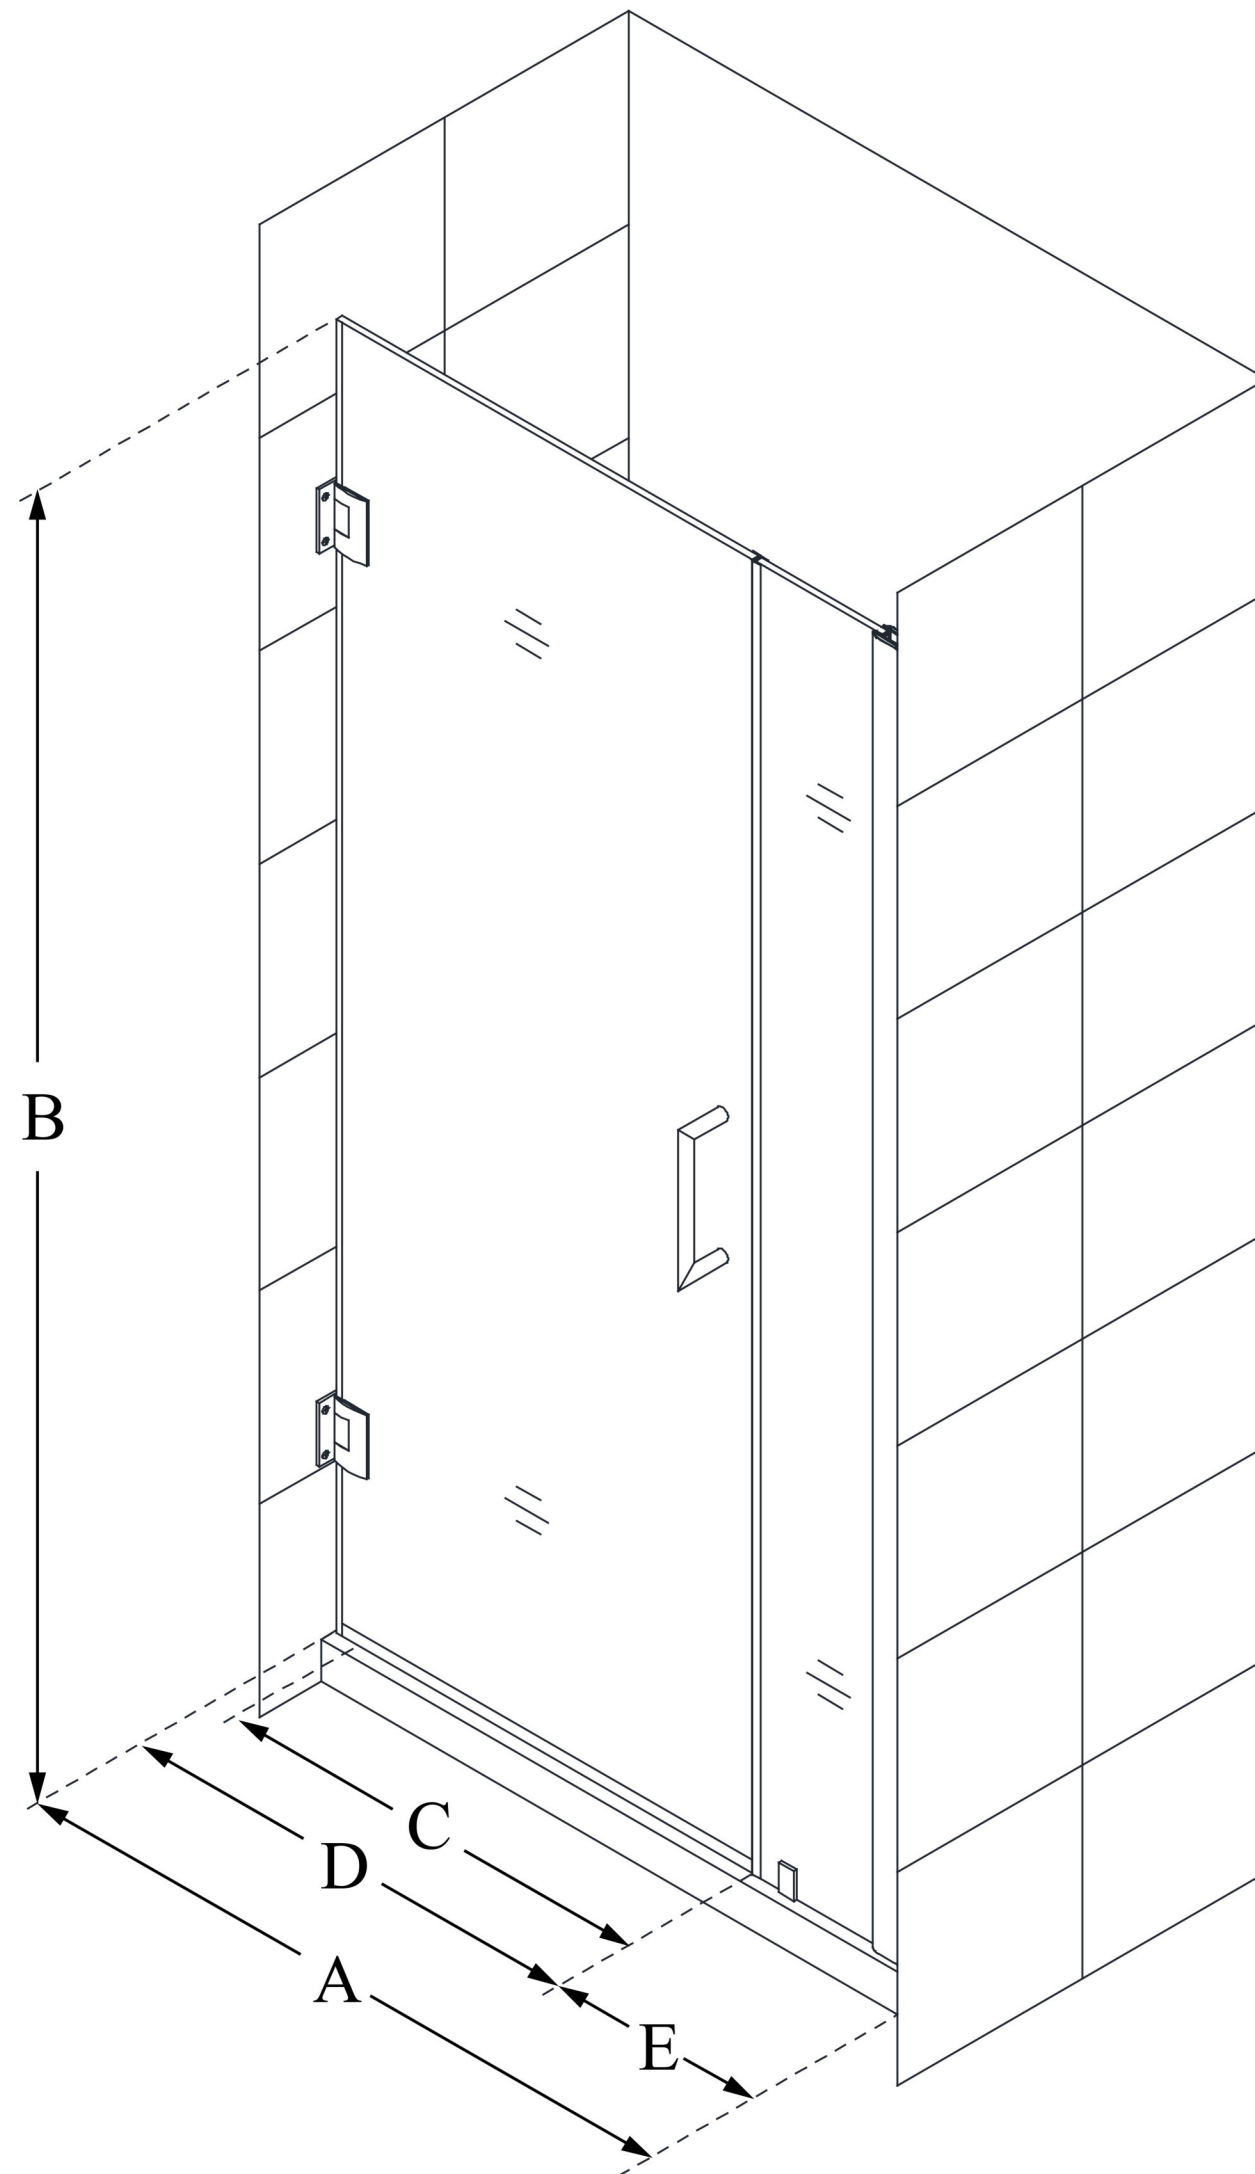

SHDR-20337210

UNIDOOR

DreamLine Unidoor 33-34" W x
72" H Frameless Hinged Shower
Door, Clear Glass

SWING DOOR

CONFIGURATION DIMENSIONS:

A: 33 - 34"

MODEL WIDTH

B: 72"

MODEL HEIGHT

C: 26"

ACCESS WIDTH

D: 27"

DOOR WIDTH

E: 6"

INLINE PANEL WIDTH

DreamLine reserves the right to update or modify the hardware or materials pictured without prior notice for the purpose of product improvement and customer satisfaction.