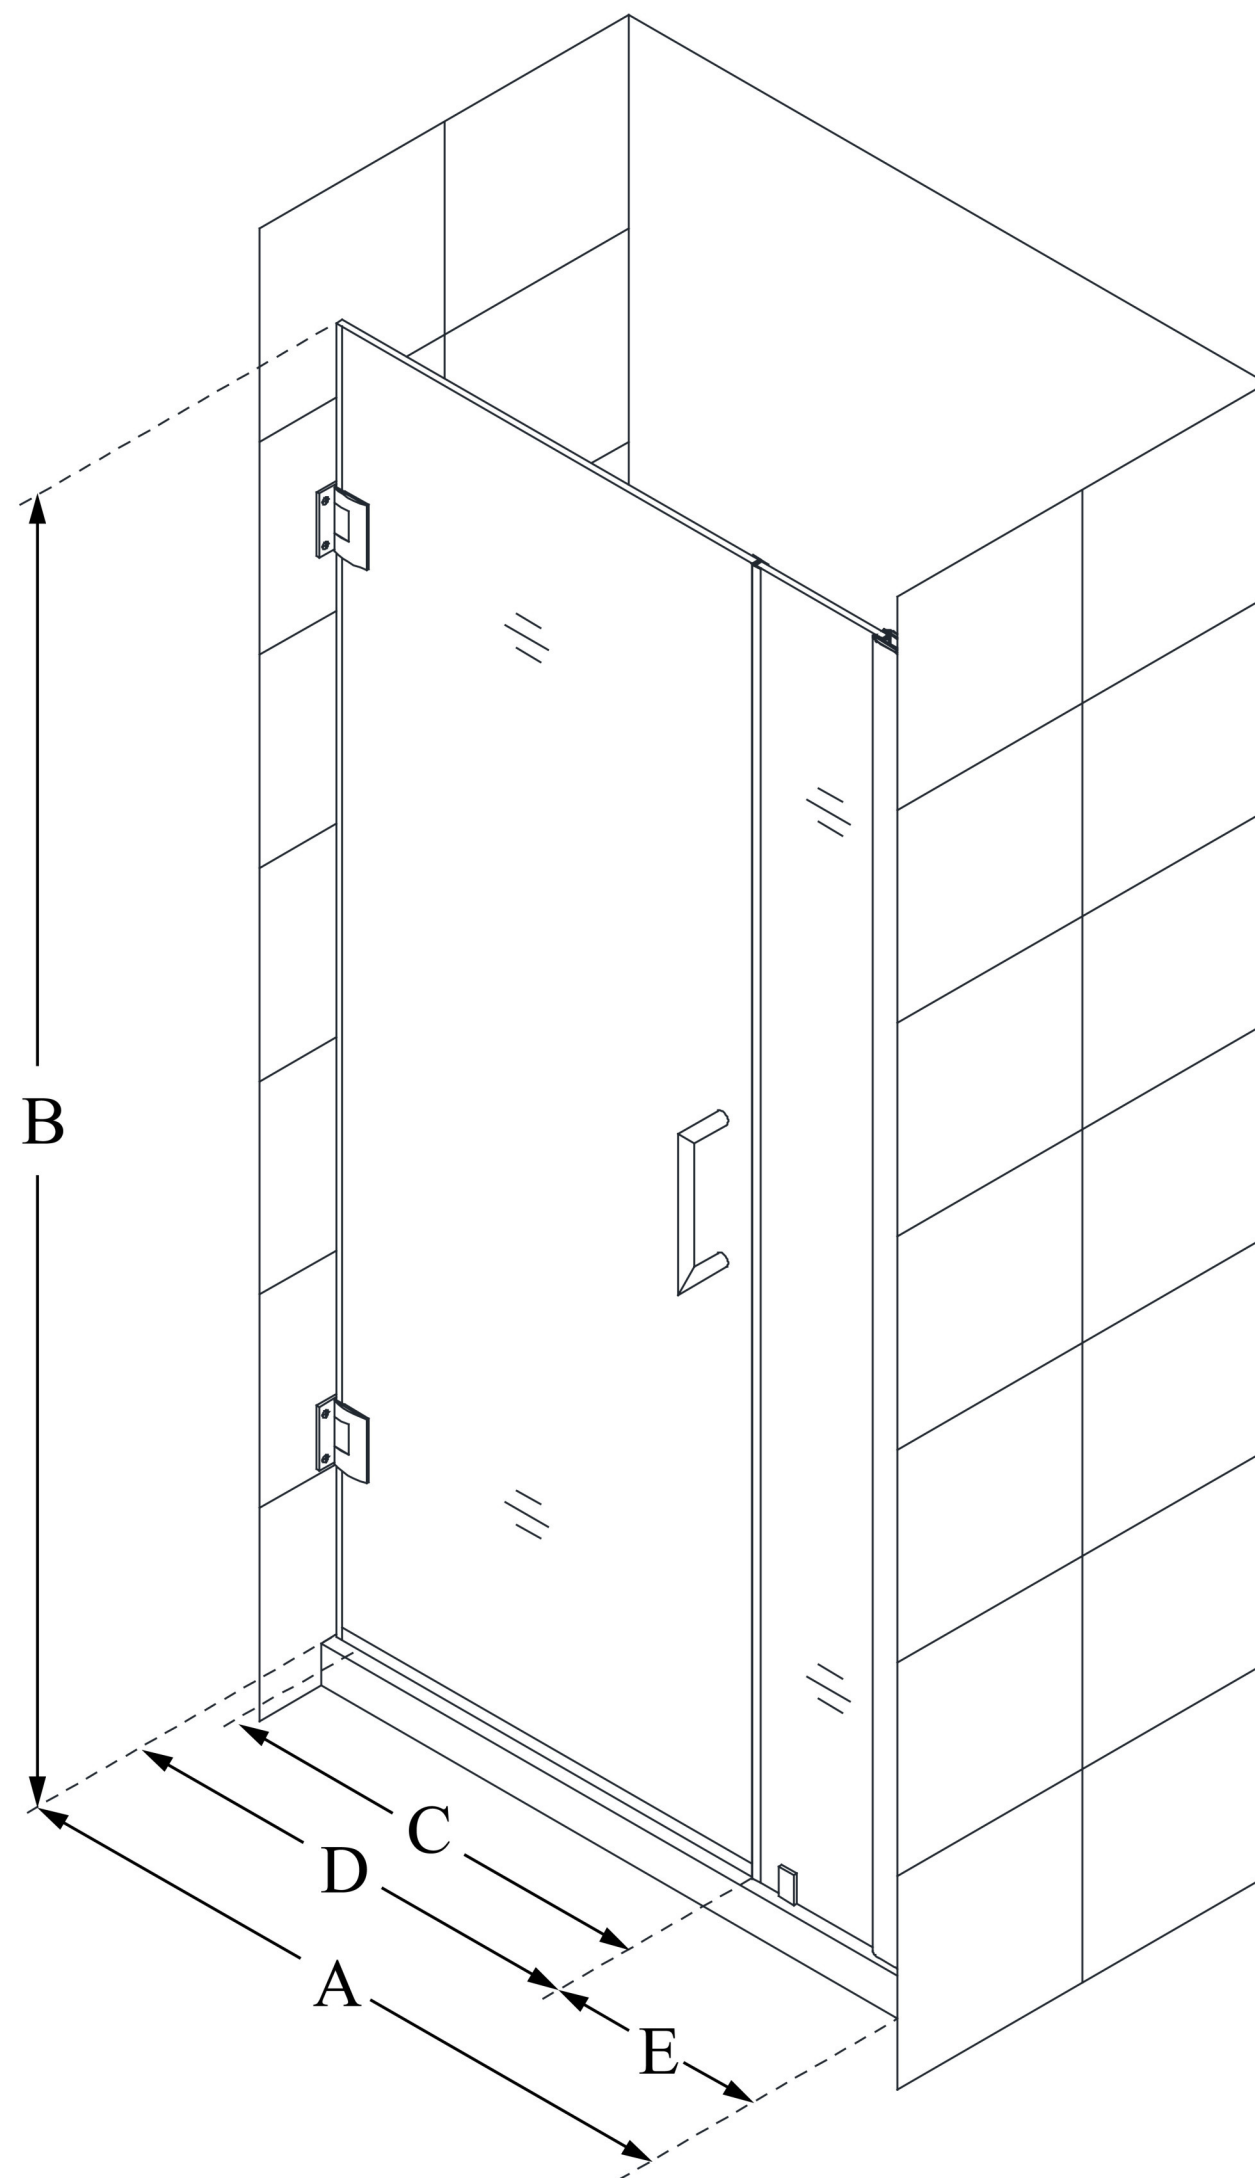

SHDR-20327210

UNIDOOR

DreamLine Unidoor 32-33" W x
72" H Frameless Hinged Shower
Door, Clear Glass

SWING DOOR

CONFIGURATION DIMENSIONS:

A: 32 - 33"

MODEL WIDTH

B: 72"

MODEL HEIGHT

C: 25"

ACCESS WIDTH

D: 26"

DOOR WIDTH

E: 6"

INLINE PANEL WIDTH

DreamLine reserves the right to update or modify the hardware or materials pictured without prior notice for the purpose of product improvement and customer satisfaction.