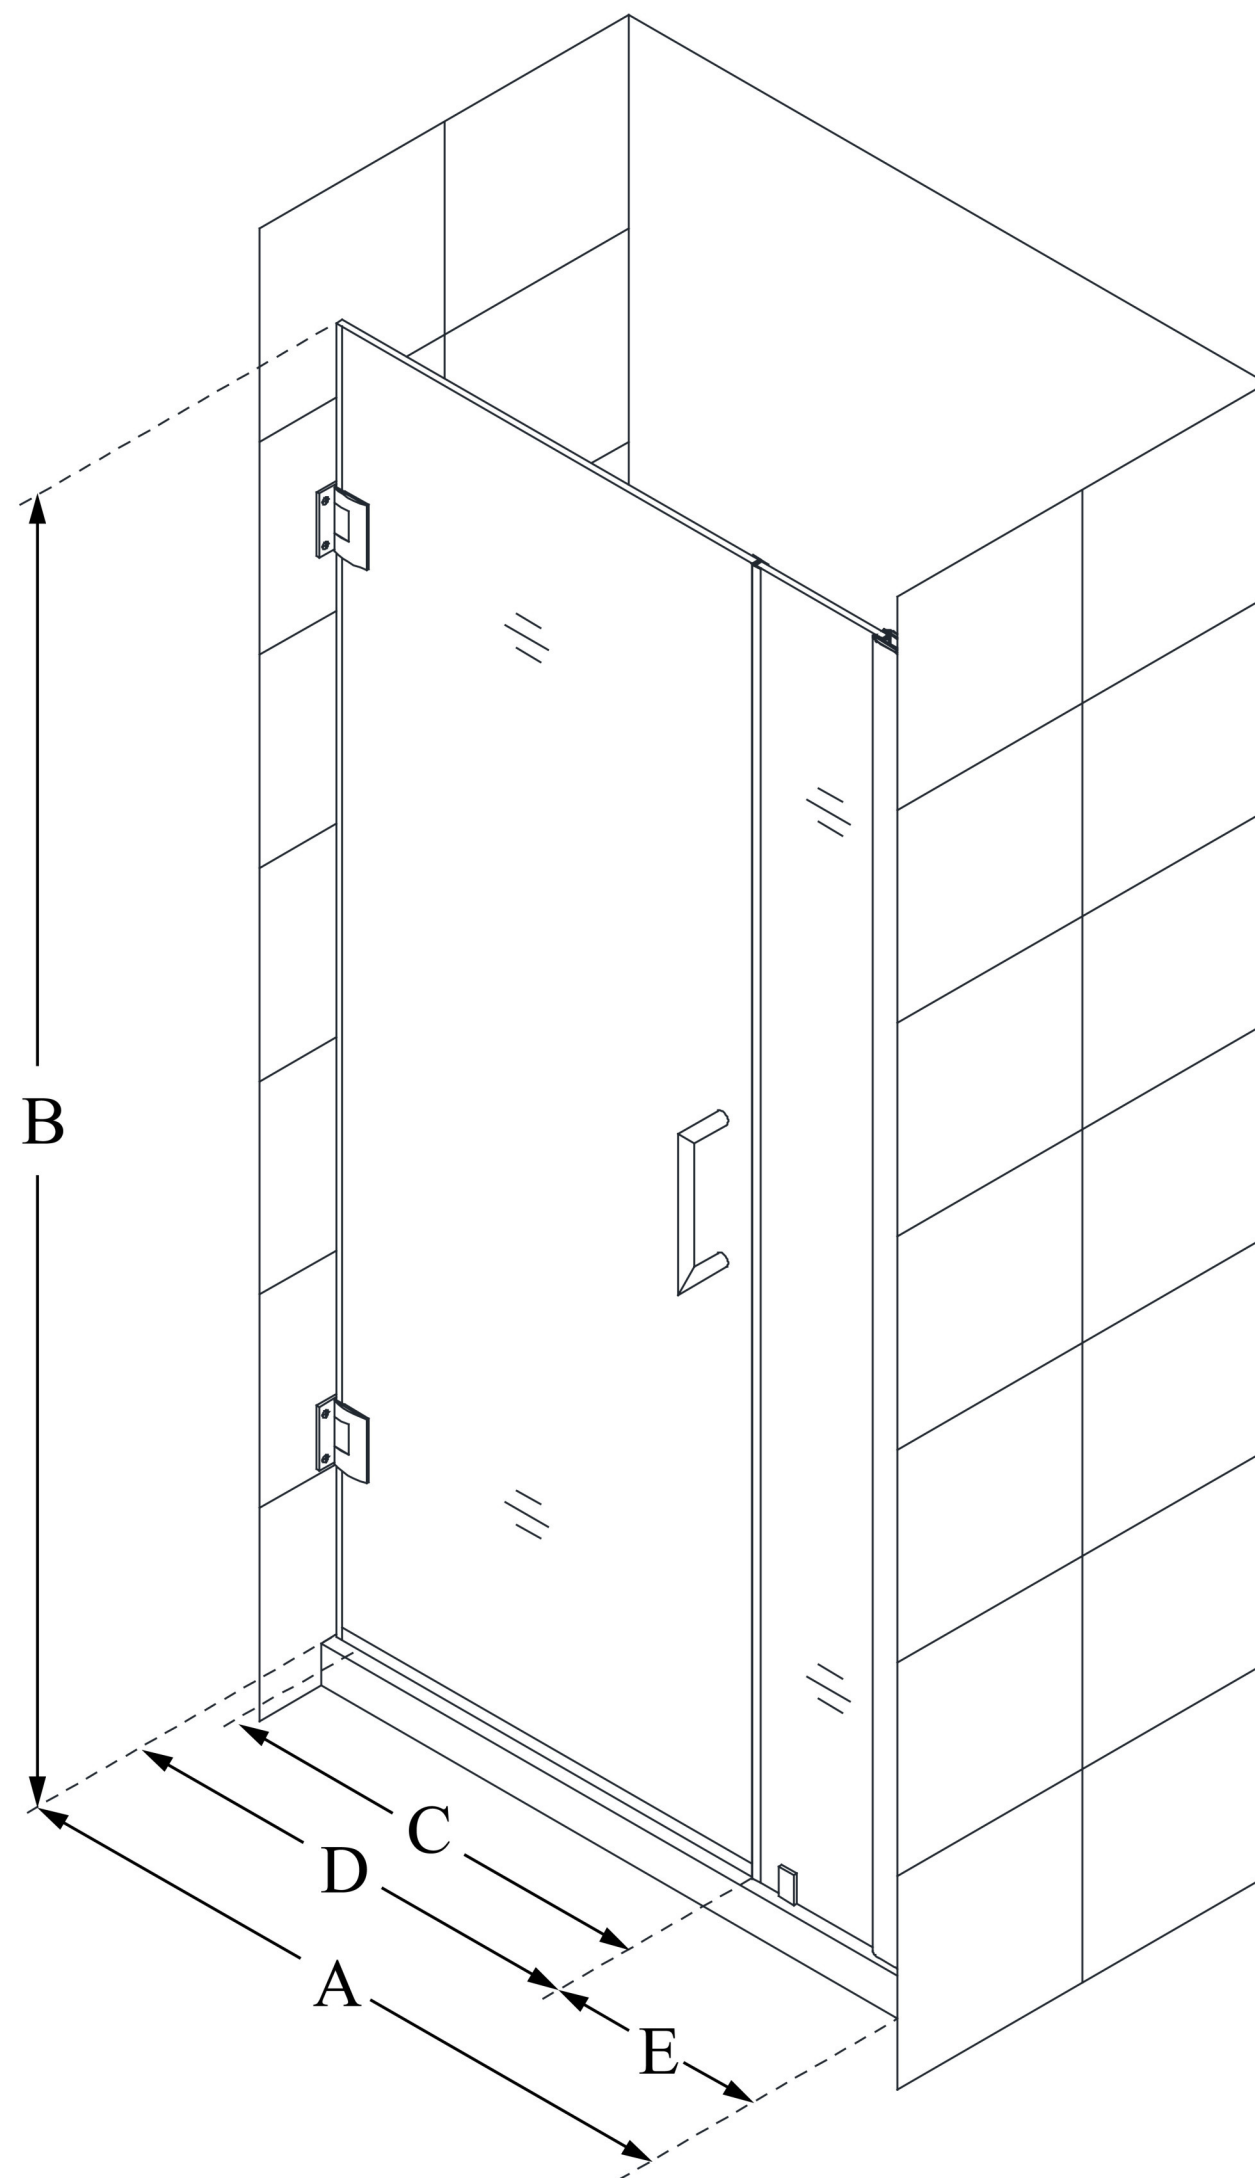

SHDR-20317210

UNIDOOR

DreamLine Unidoor 31-32" W x 72"
H Frameless Hinged Shower Door,
Clear Glass

SWING DOOR

CONFIGURATION DIMENSIONS:

A: 31 - 32"

MODEL WIDTH

B: 72"

MODEL HEIGHT

C: 24"

ACCESS WIDTH

D: 25"

DOOR WIDTH

E: 6"

INLINE PANEL WIDTH

DreamLine reserves the right to update or modify the hardware or materials pictured without prior notice for the purpose of product improvement and customer satisfaction.