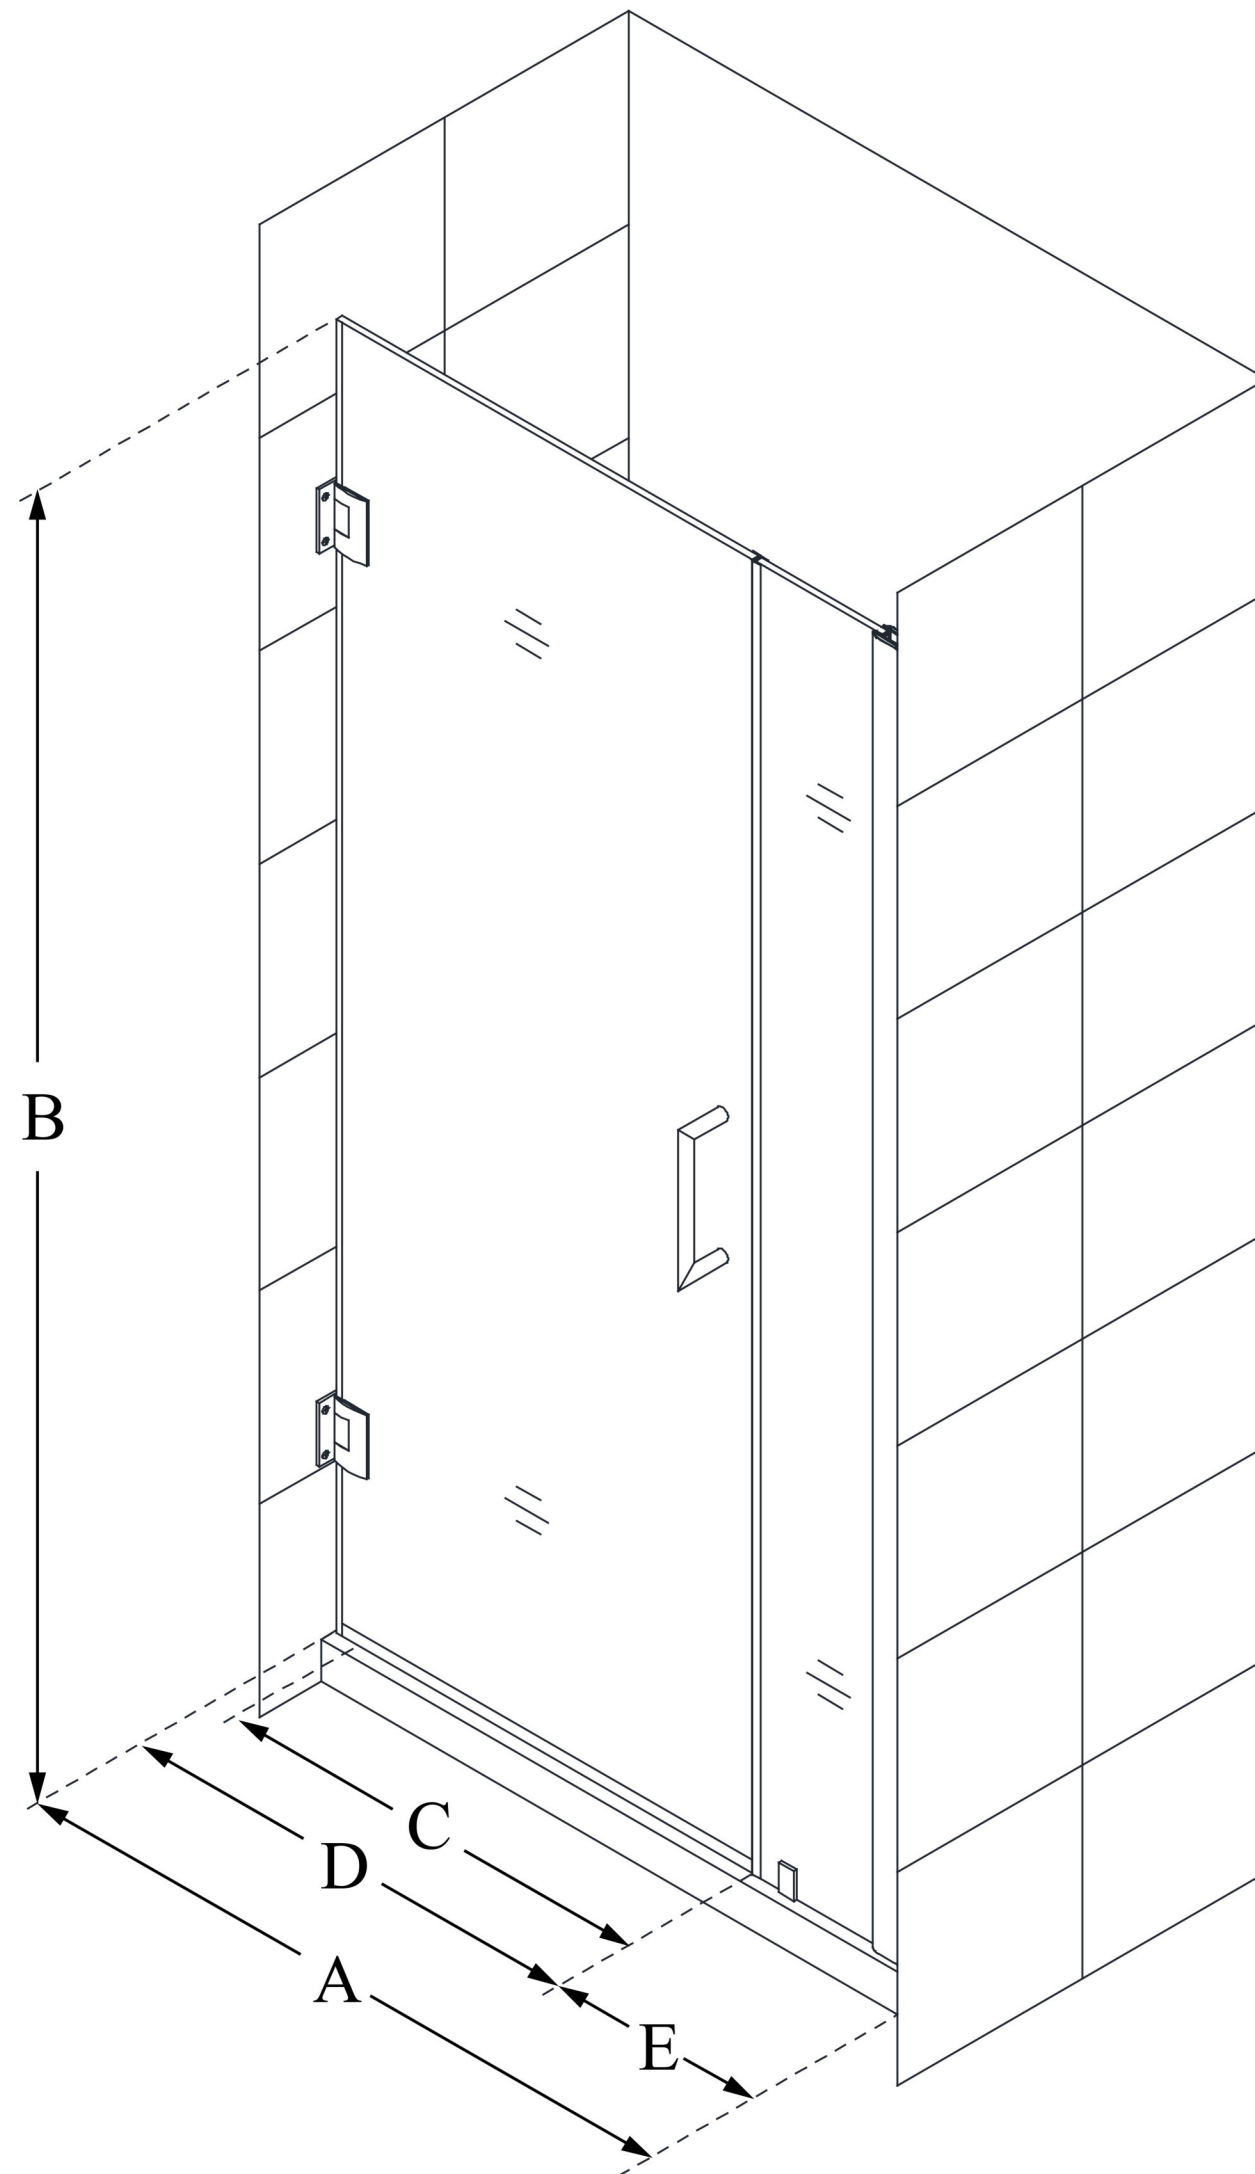

SHDR-20307210

UNIDOOR

DreamLine Unidoor 30-31" W x 72"
H Frameless Hinged Shower Door,
Clear Glass

SWING DOOR

CONFIGURATION DIMENSIONS:

A: 30 - 31"

MODEL WIDTH

B: 72"

MODEL HEIGHT

C: 23"

ACCESS WIDTH

D: 24"

DOOR WIDTH

E: 6"

INLINE PANEL WIDTH

DreamLine reserves the right to update or modify the hardware or materials pictured without prior notice for the purpose of product improvement and customer satisfaction.