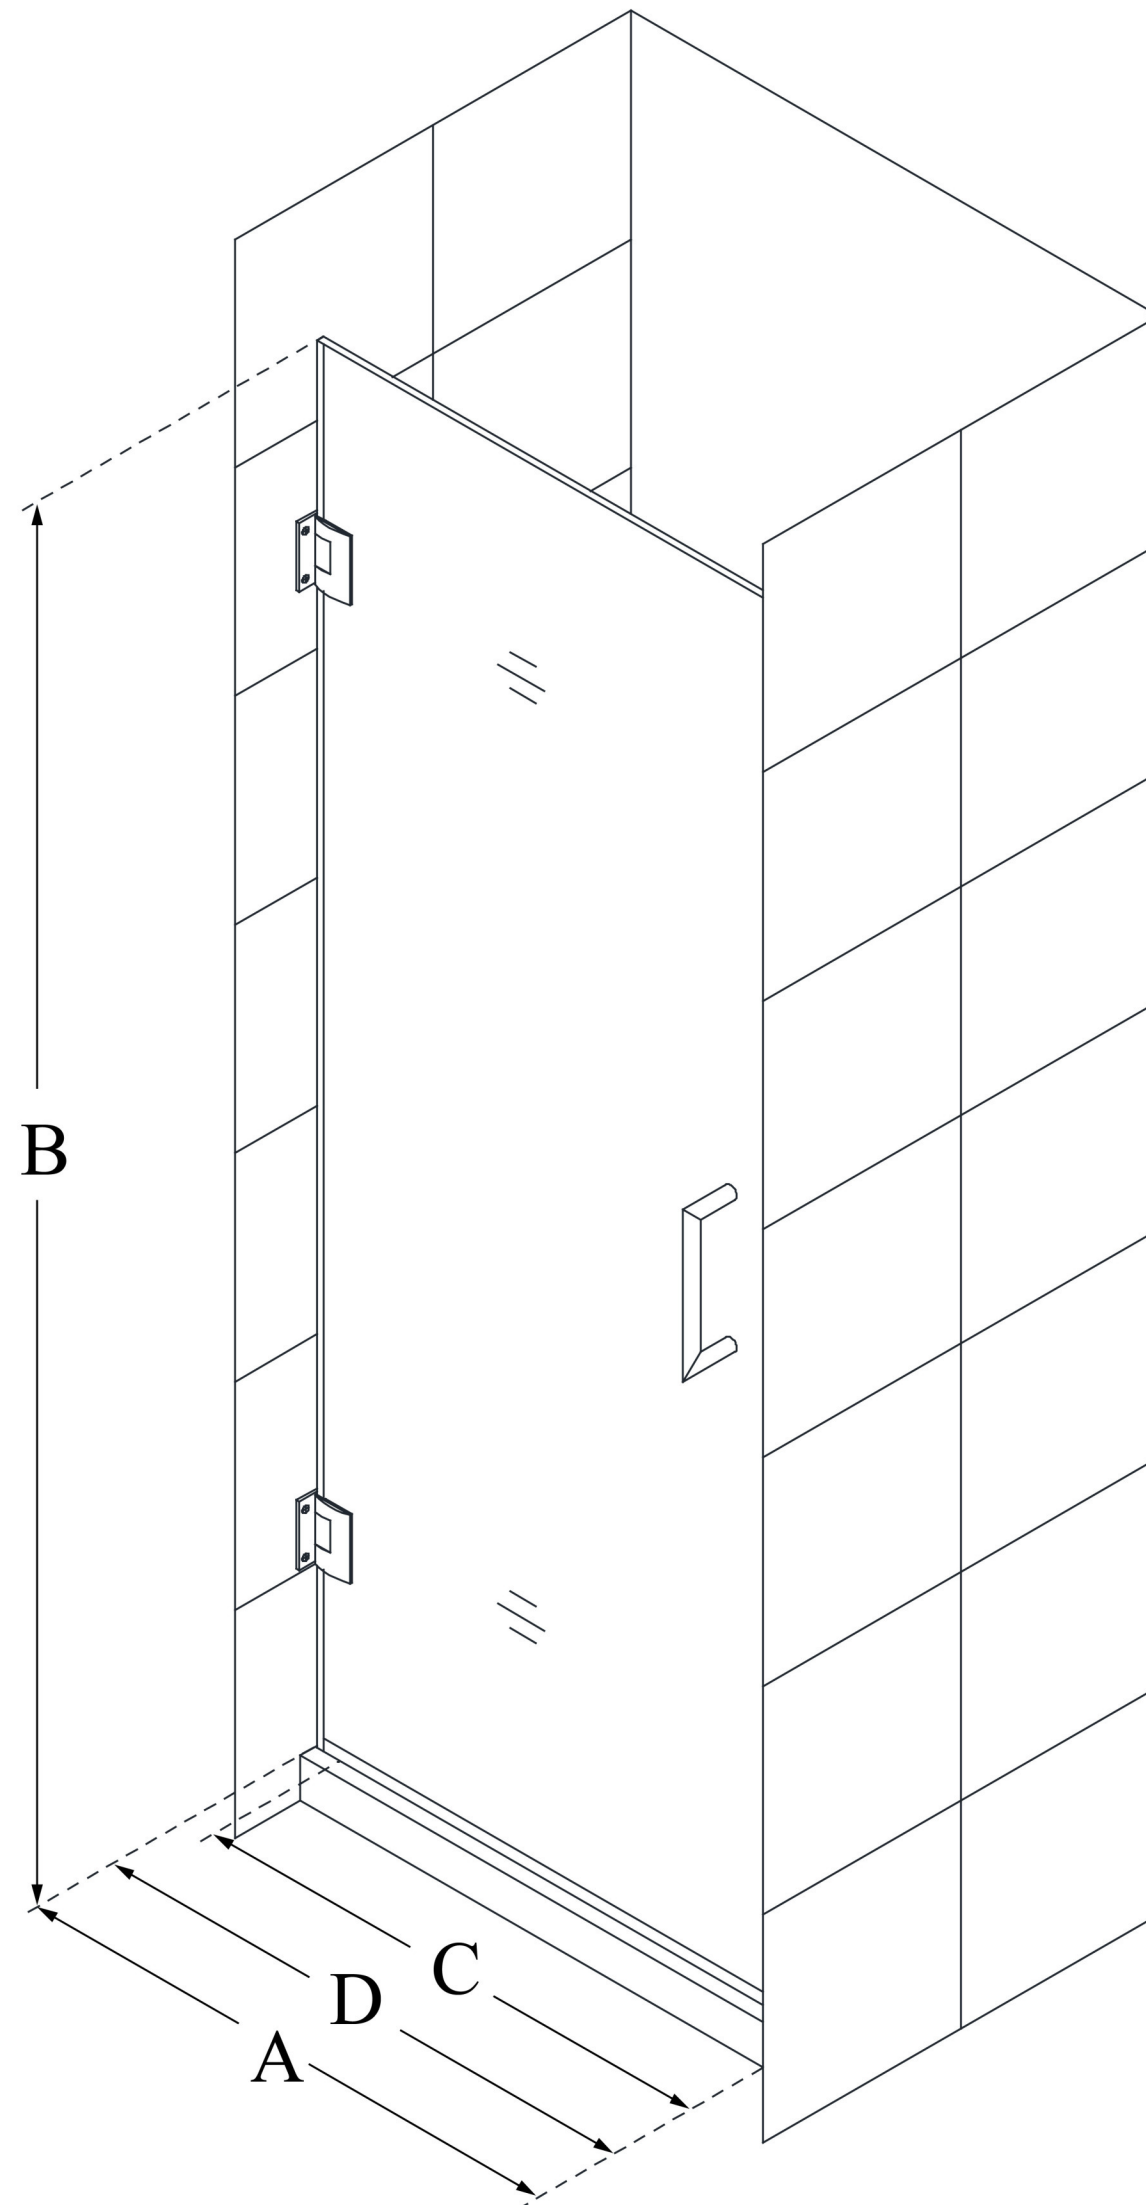

SHDR-20307210F

UNIDOOR

DreamLine Unidoor 30" W x 72" H
Frameless Hinged Shower Door,
Clear Glass

SWING DOOR

CONFIGURATION DIMENSIONS:

A: 30"

MODEL WIDTH

B: 72"

MODEL HEIGHT

C: 29"

ACCESS WIDTH

D: 30"

DOOR WIDTH

DreamLine reserves the right to update or modify the hardware or materials pictured without prior notice for the purpose of product improvement and customer satisfaction.