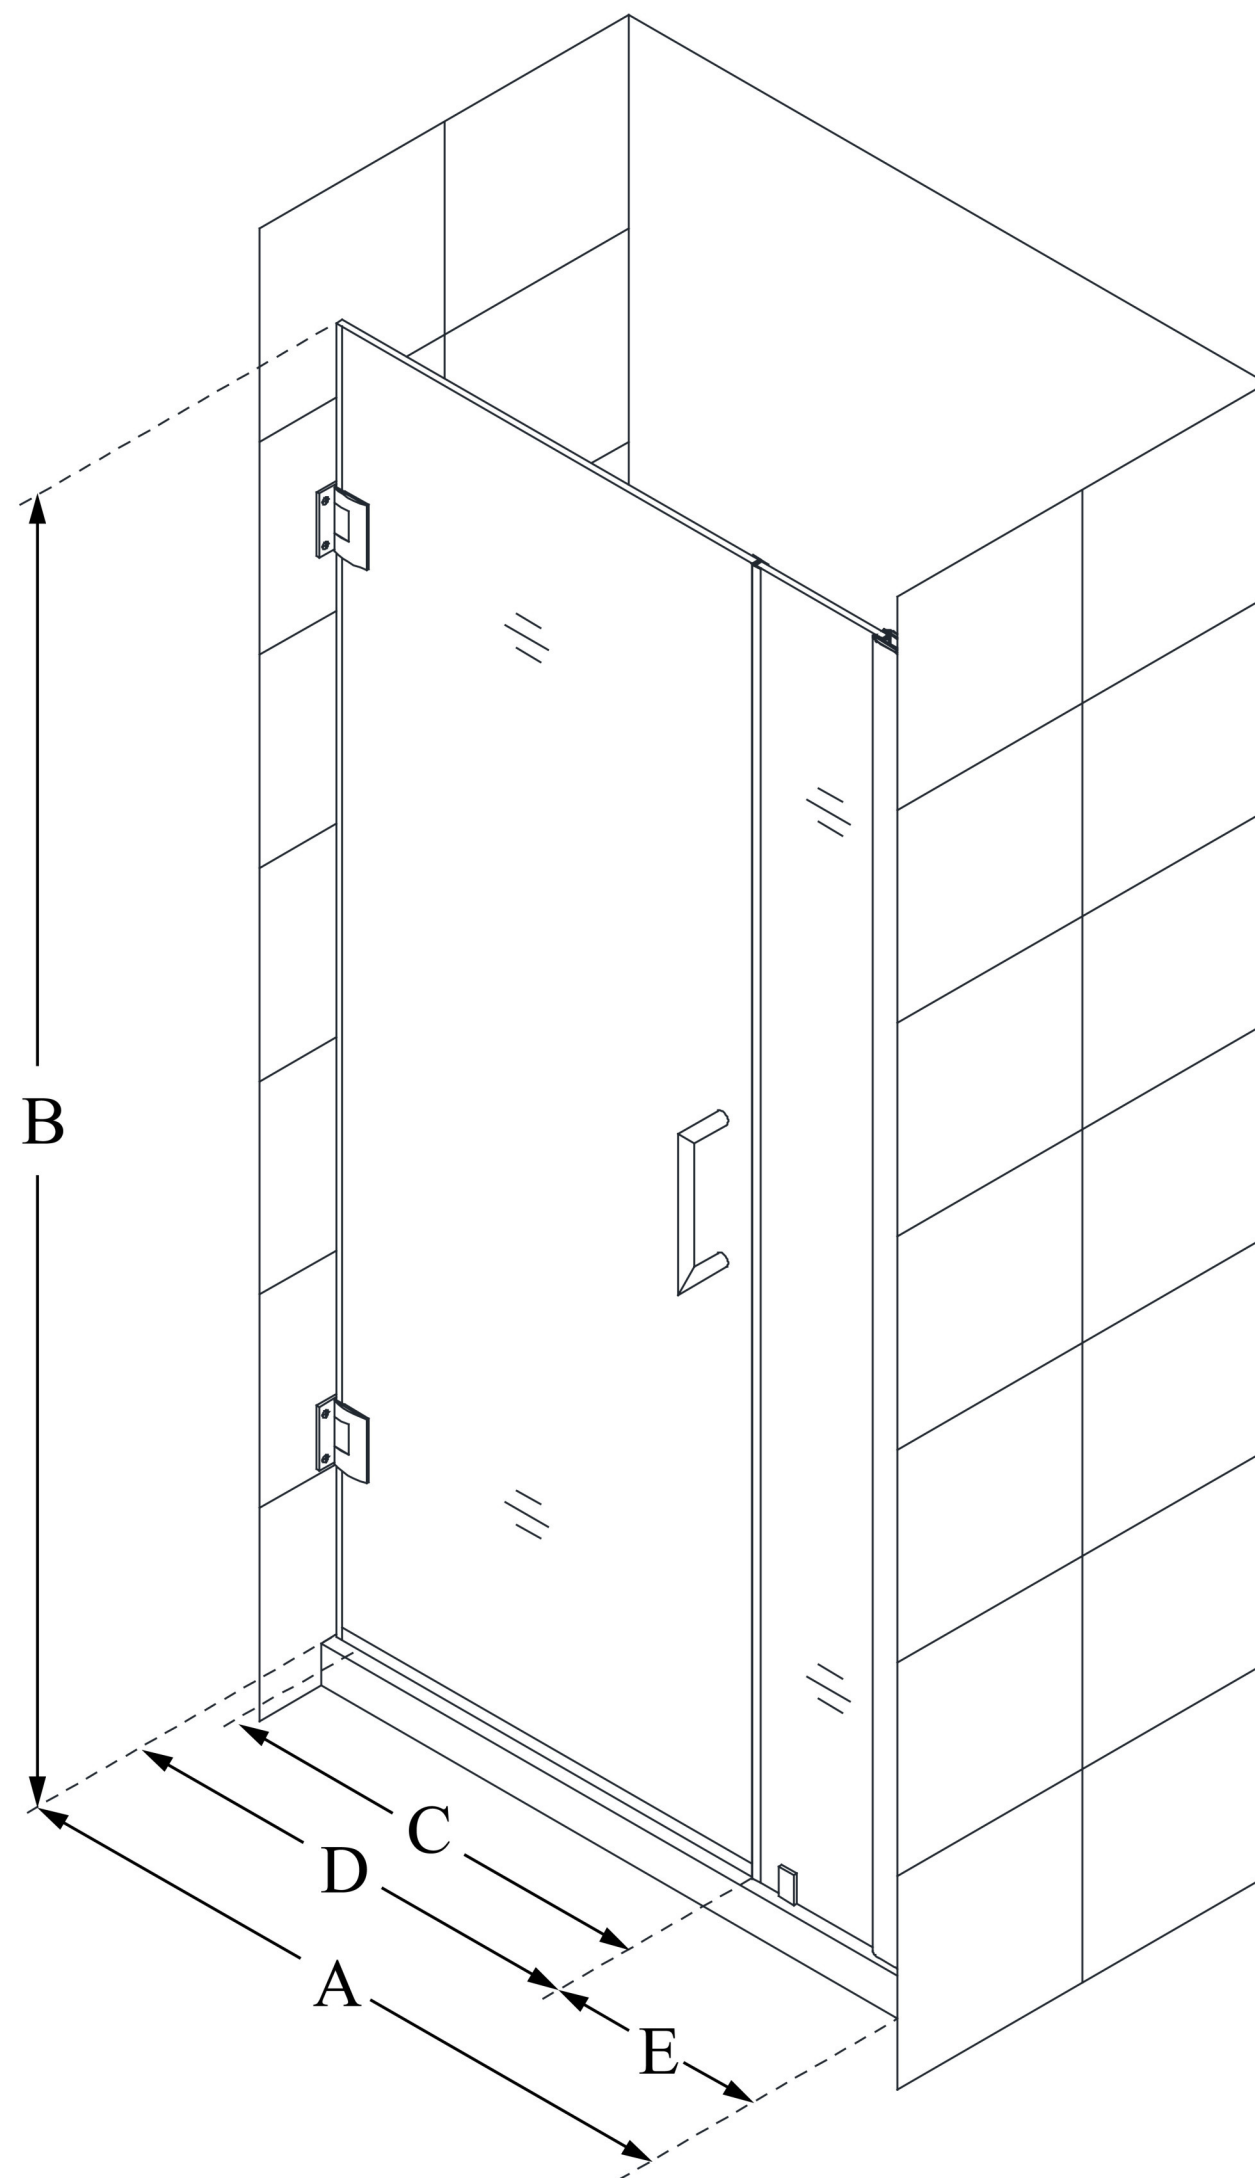

## UNIDOOR

DreamLine Unidoor 29-30" W x  
72" H Frameless Hinged Shower  
Door, Clear Glass

**SWING DOOR**

### CONFIGURATION DIMENSIONS:

**A: 29 - 30"**

MODEL WIDTH

**B: 72"**

MODEL HEIGHT

**C: 22"**

ACCESS WIDTH

**D: 23"**

DOOR WIDTH

**E: 6"**

INLINE PANEL WIDTH

DreamLine reserves the right to update or modify the hardware or materials pictured without prior notice for the purpose of product improvement and customer satisfaction.