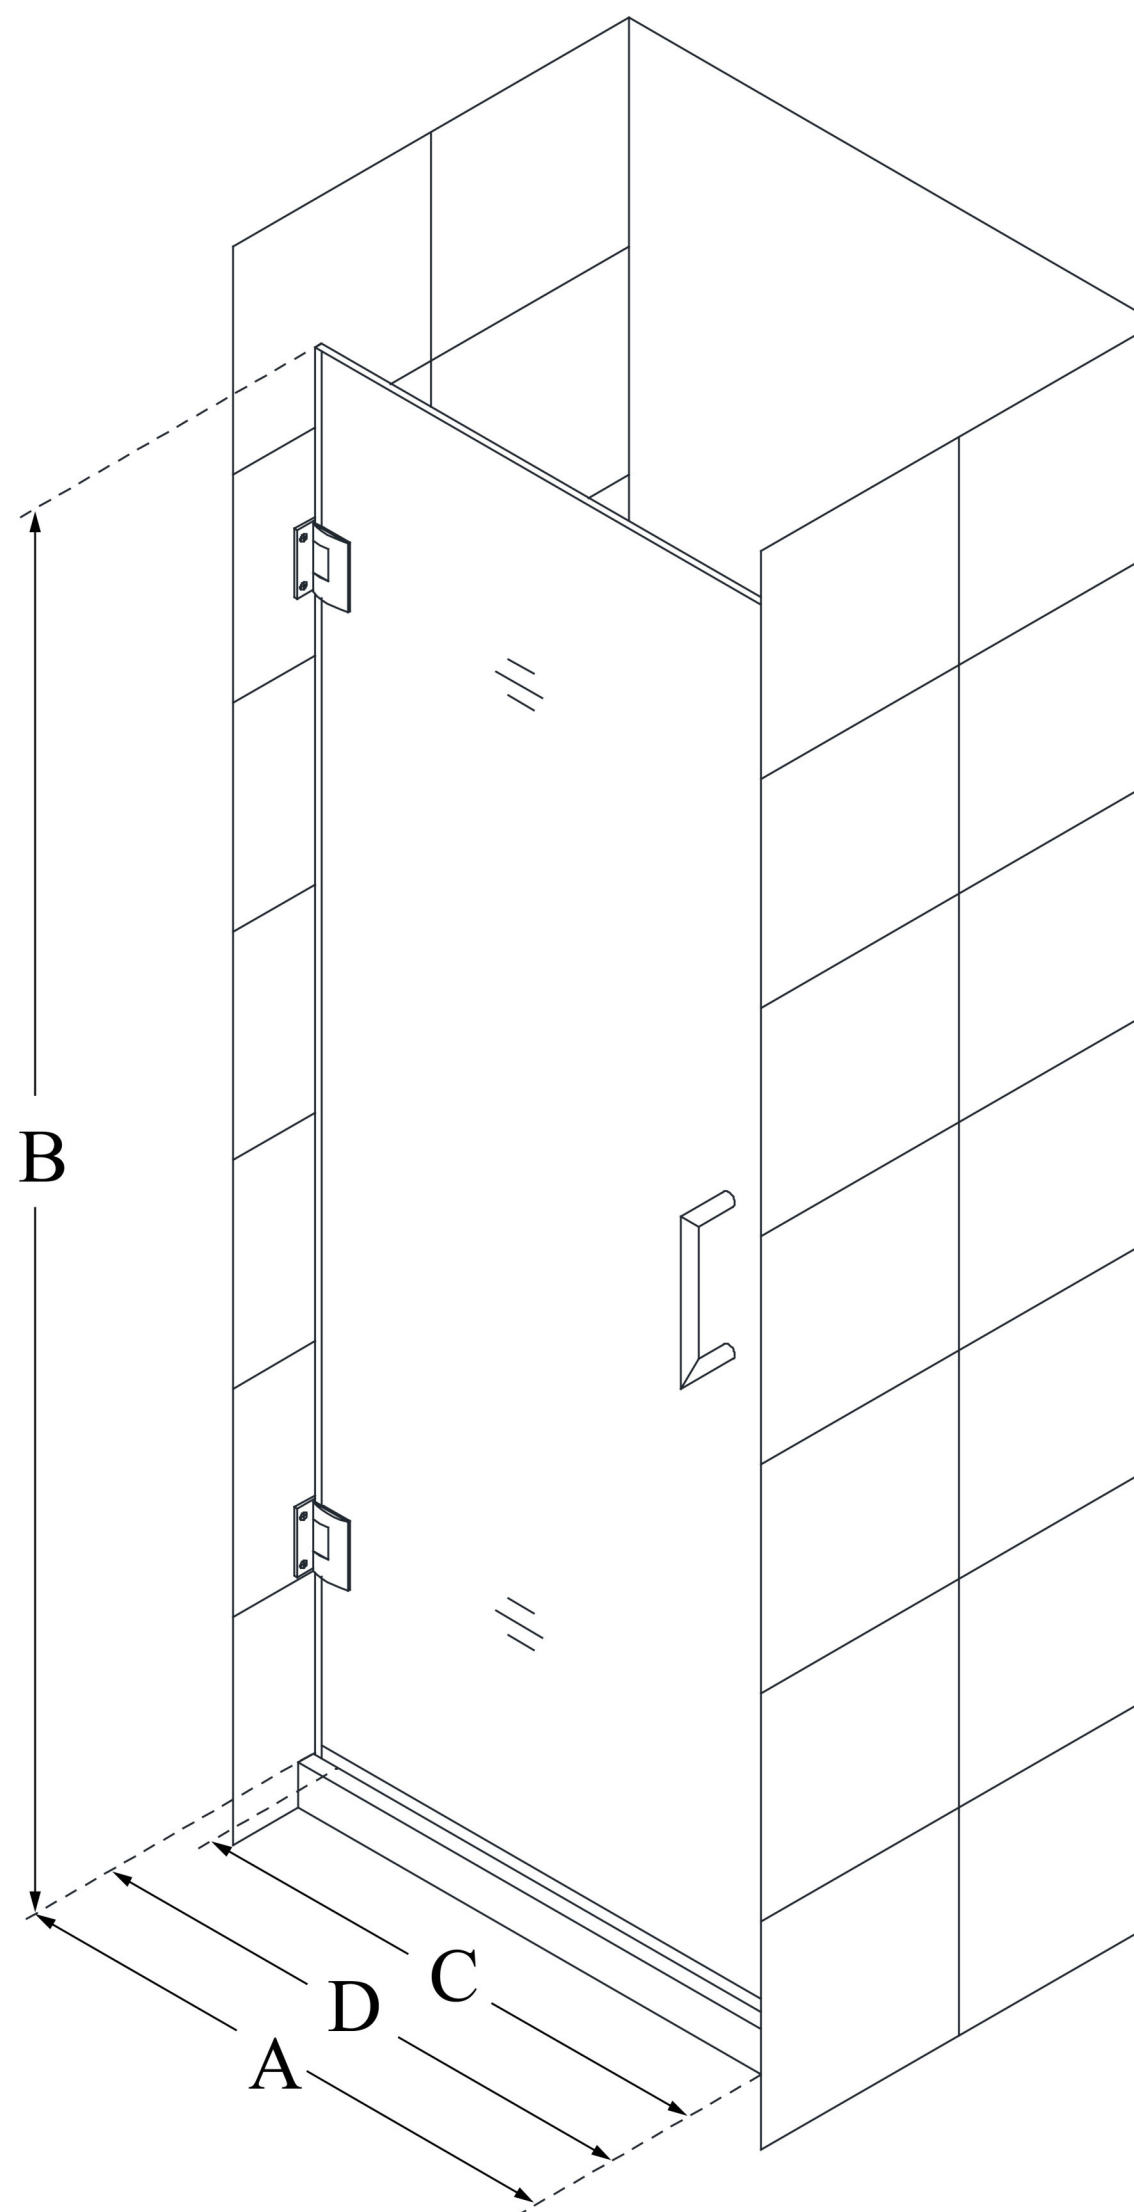

SHDR-20297210F

UNIDOOR

DreamLine Unidoor 29" W x 72" H
Frameless Hinged Shower Door,
Clear Glass

SWING DOOR

CONFIGURATION DIMENSIONS:

A: 29"
MODEL WIDTH

B: 72"
MODEL HEIGHT

C: 28"
ACCESS WIDTH

D: 29"
DOOR WIDTH

DreamLine reserves the right to update or modify the hardware or materials pictured without prior notice for the purpose of product improvement and customer satisfaction.