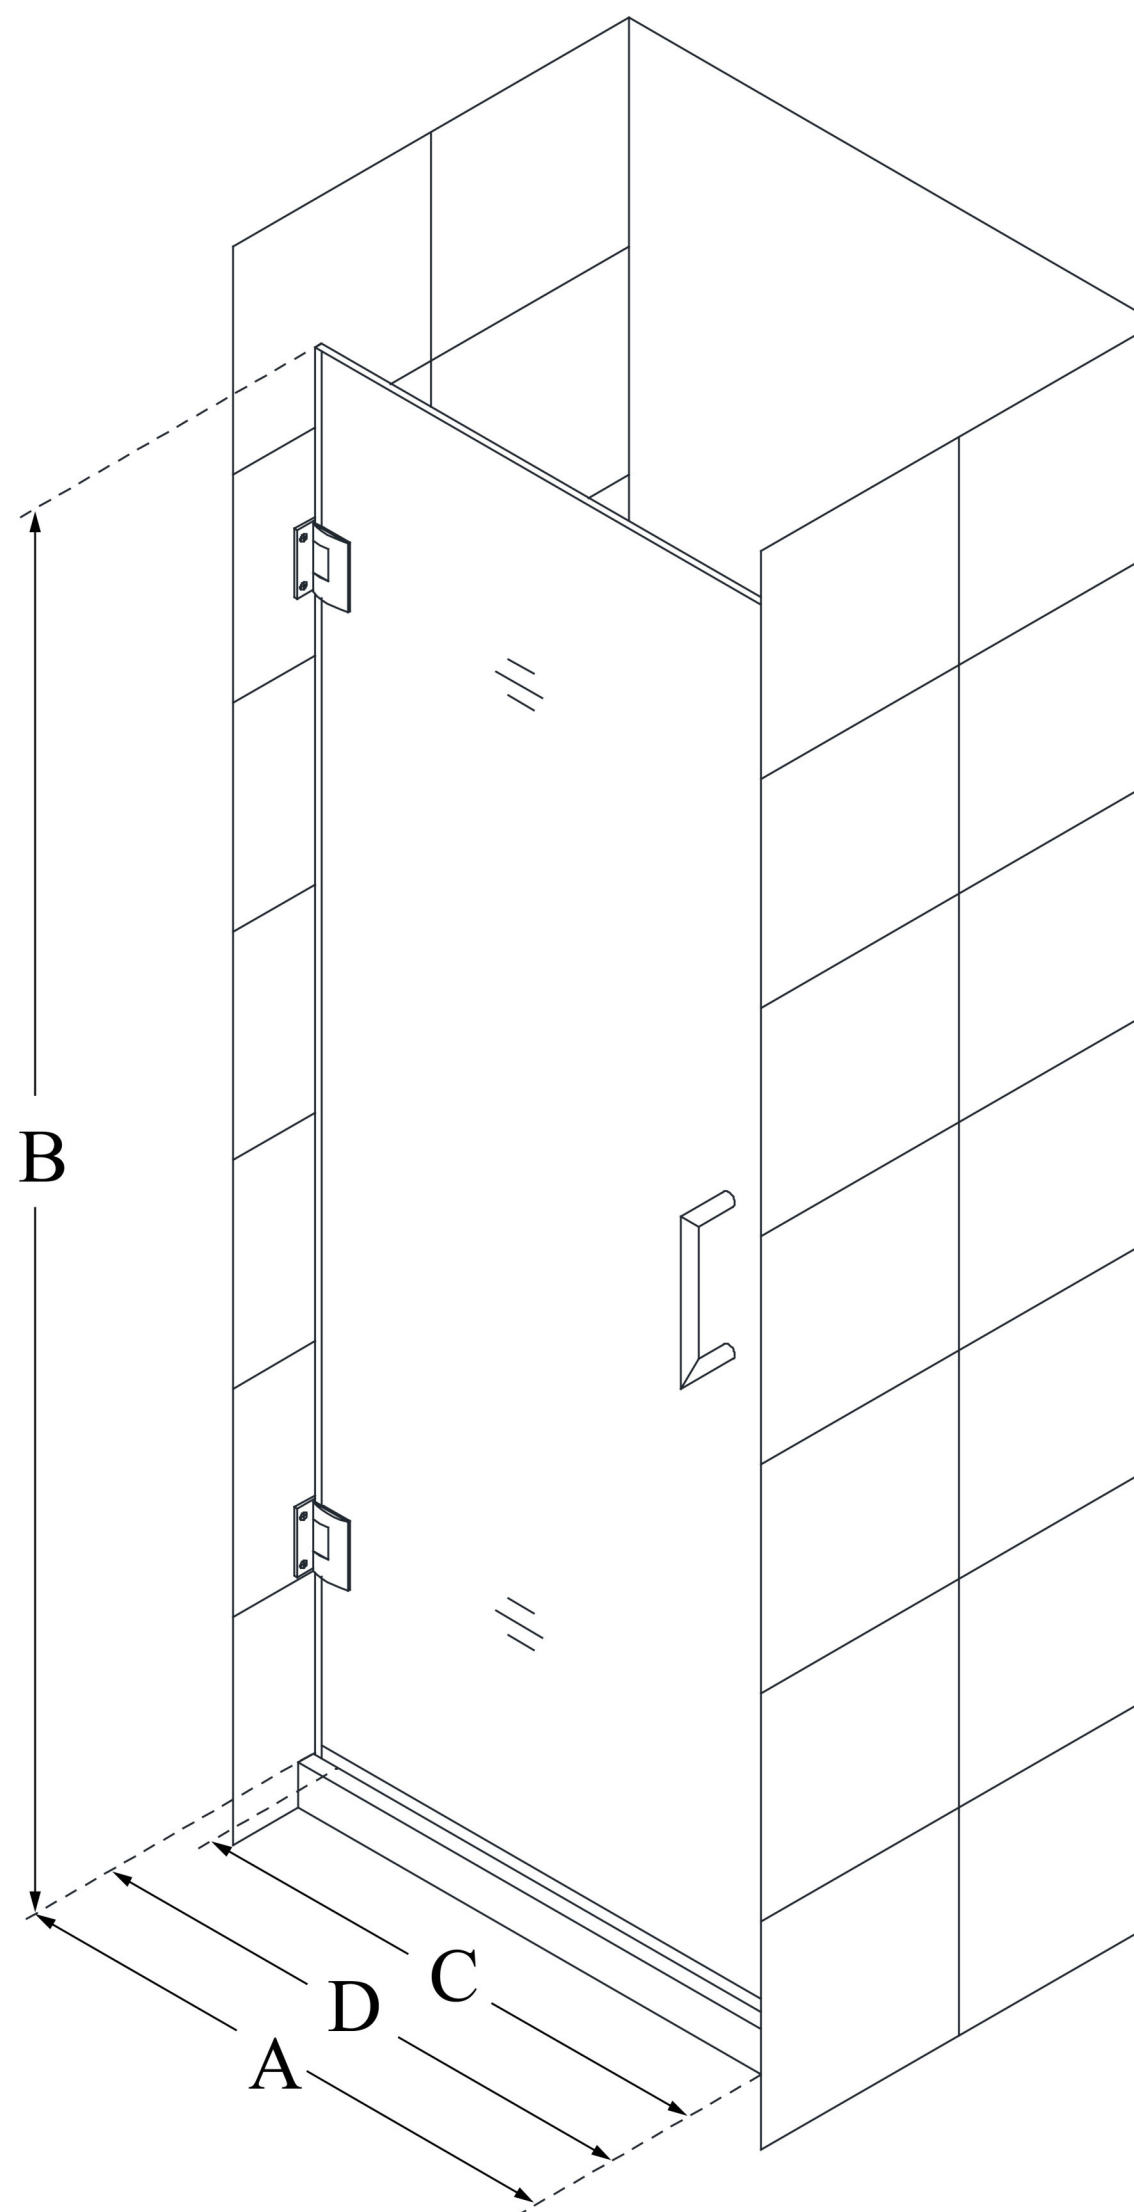

## UNIDOOR

DreamLine Unidoor 28" W x 72" H  
Frameless Hinged Shower Door,  
Clear Glass

**SWING DOOR**

### CONFIGURATION DIMENSIONS:

**A: 28"**  
MODEL WIDTH

**B: 72"**  
MODEL HEIGHT

**C: 27"**  
ACCESS WIDTH

**D: 28"**  
DOOR WIDTH

DreamLine reserves the right to update or modify the hardware or materials pictured without prior notice for the purpose of product improvement and customer satisfaction.