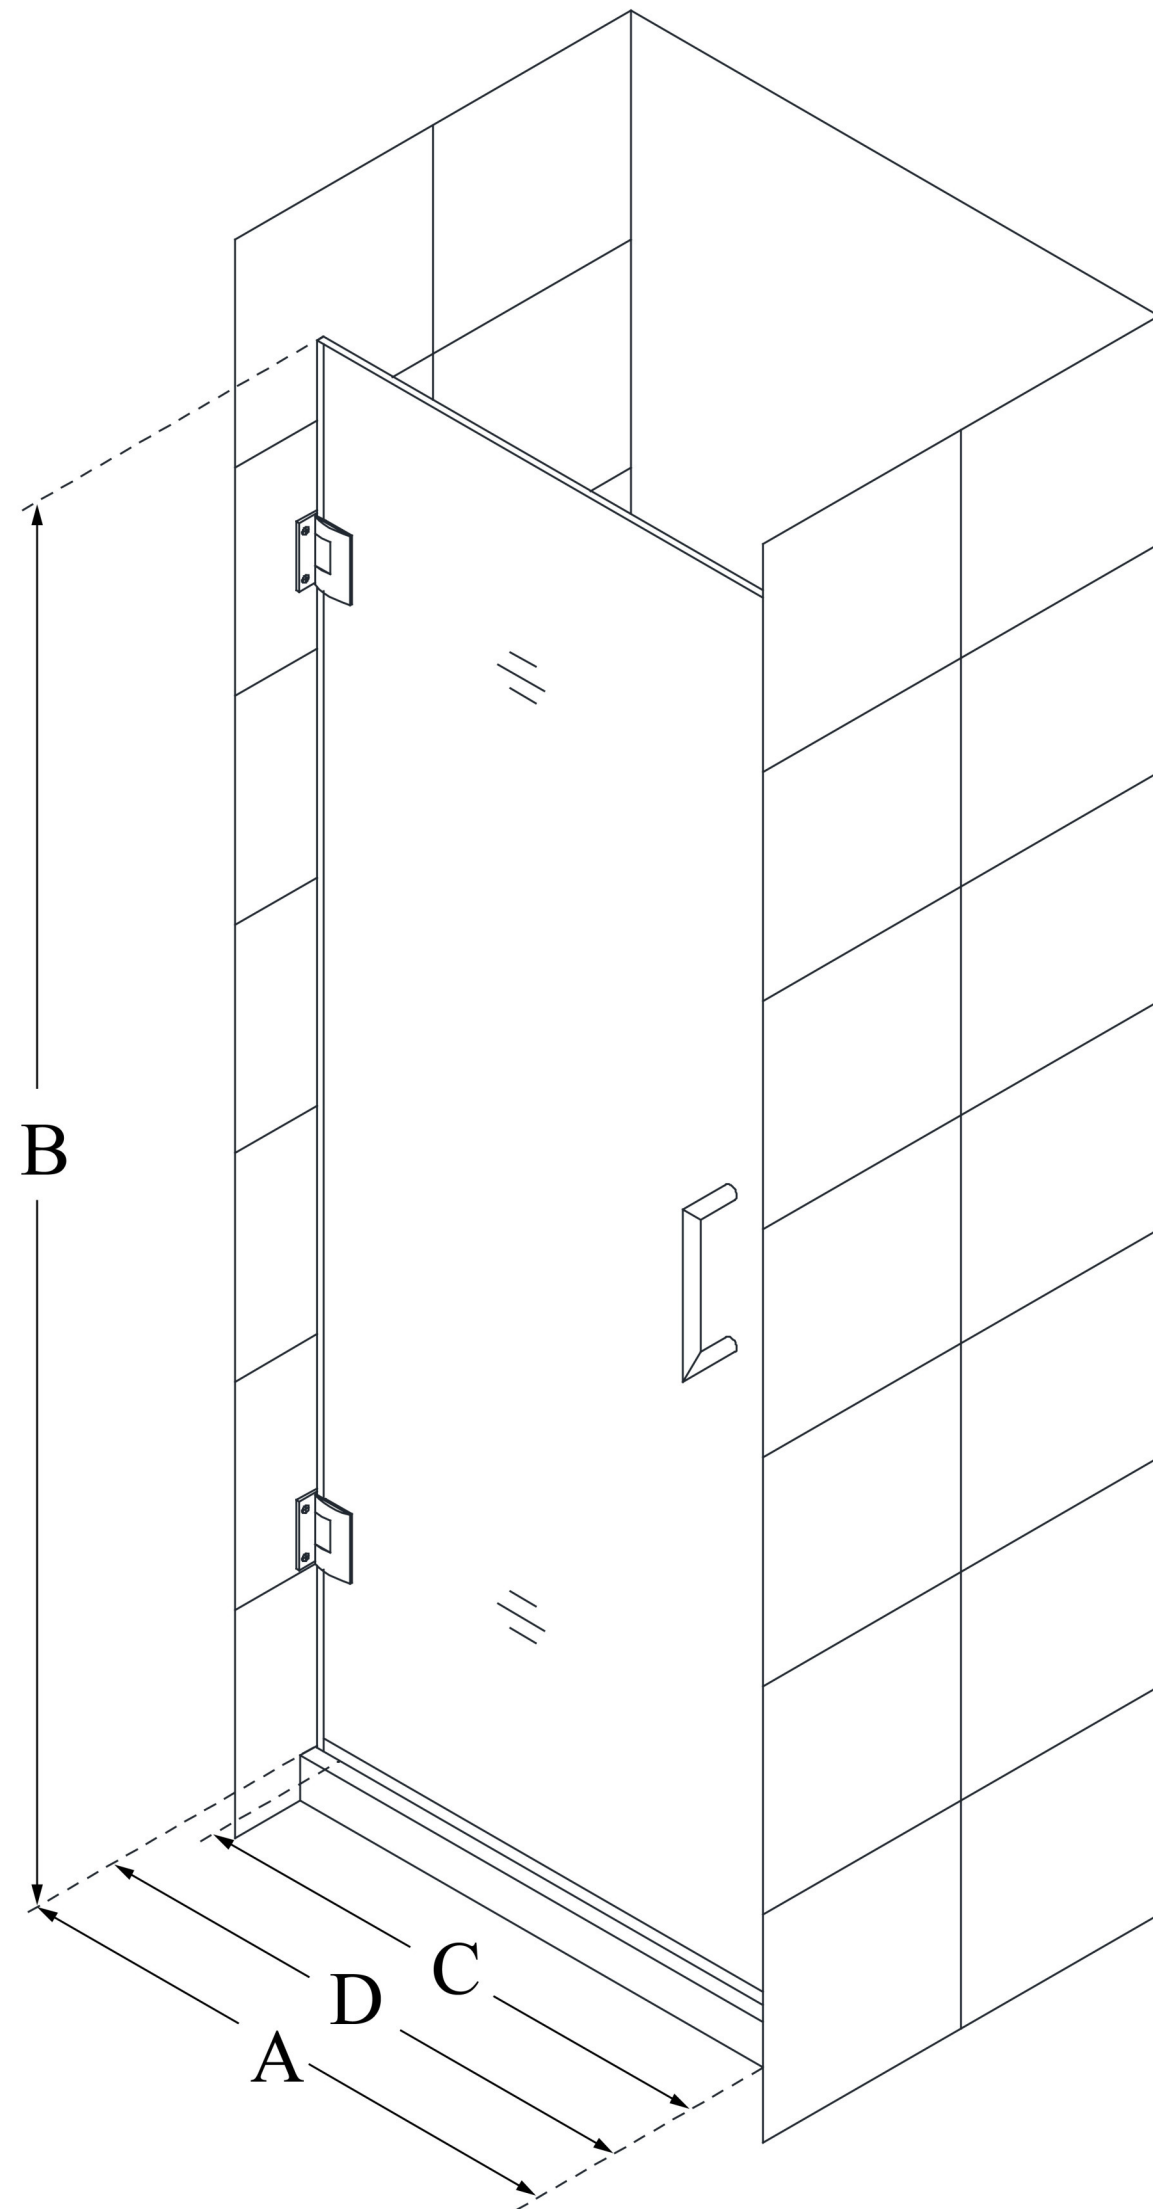

SHDR-20277210F

UNIDOOR

DreamLine Unidoor 27" W x 72" H
Frameless Hinged Shower Door,
Clear Glass

SWING DOOR

CONFIGURATION DIMENSIONS:

A: 27"
MODEL WIDTH

B: 72"
MODEL HEIGHT

C: 26"
ACCESS WIDTH

D: 27"
DOOR WIDTH

DreamLine reserves the right to update or modify the hardware or materials pictured without prior notice for the purpose of product improvement and customer satisfaction.