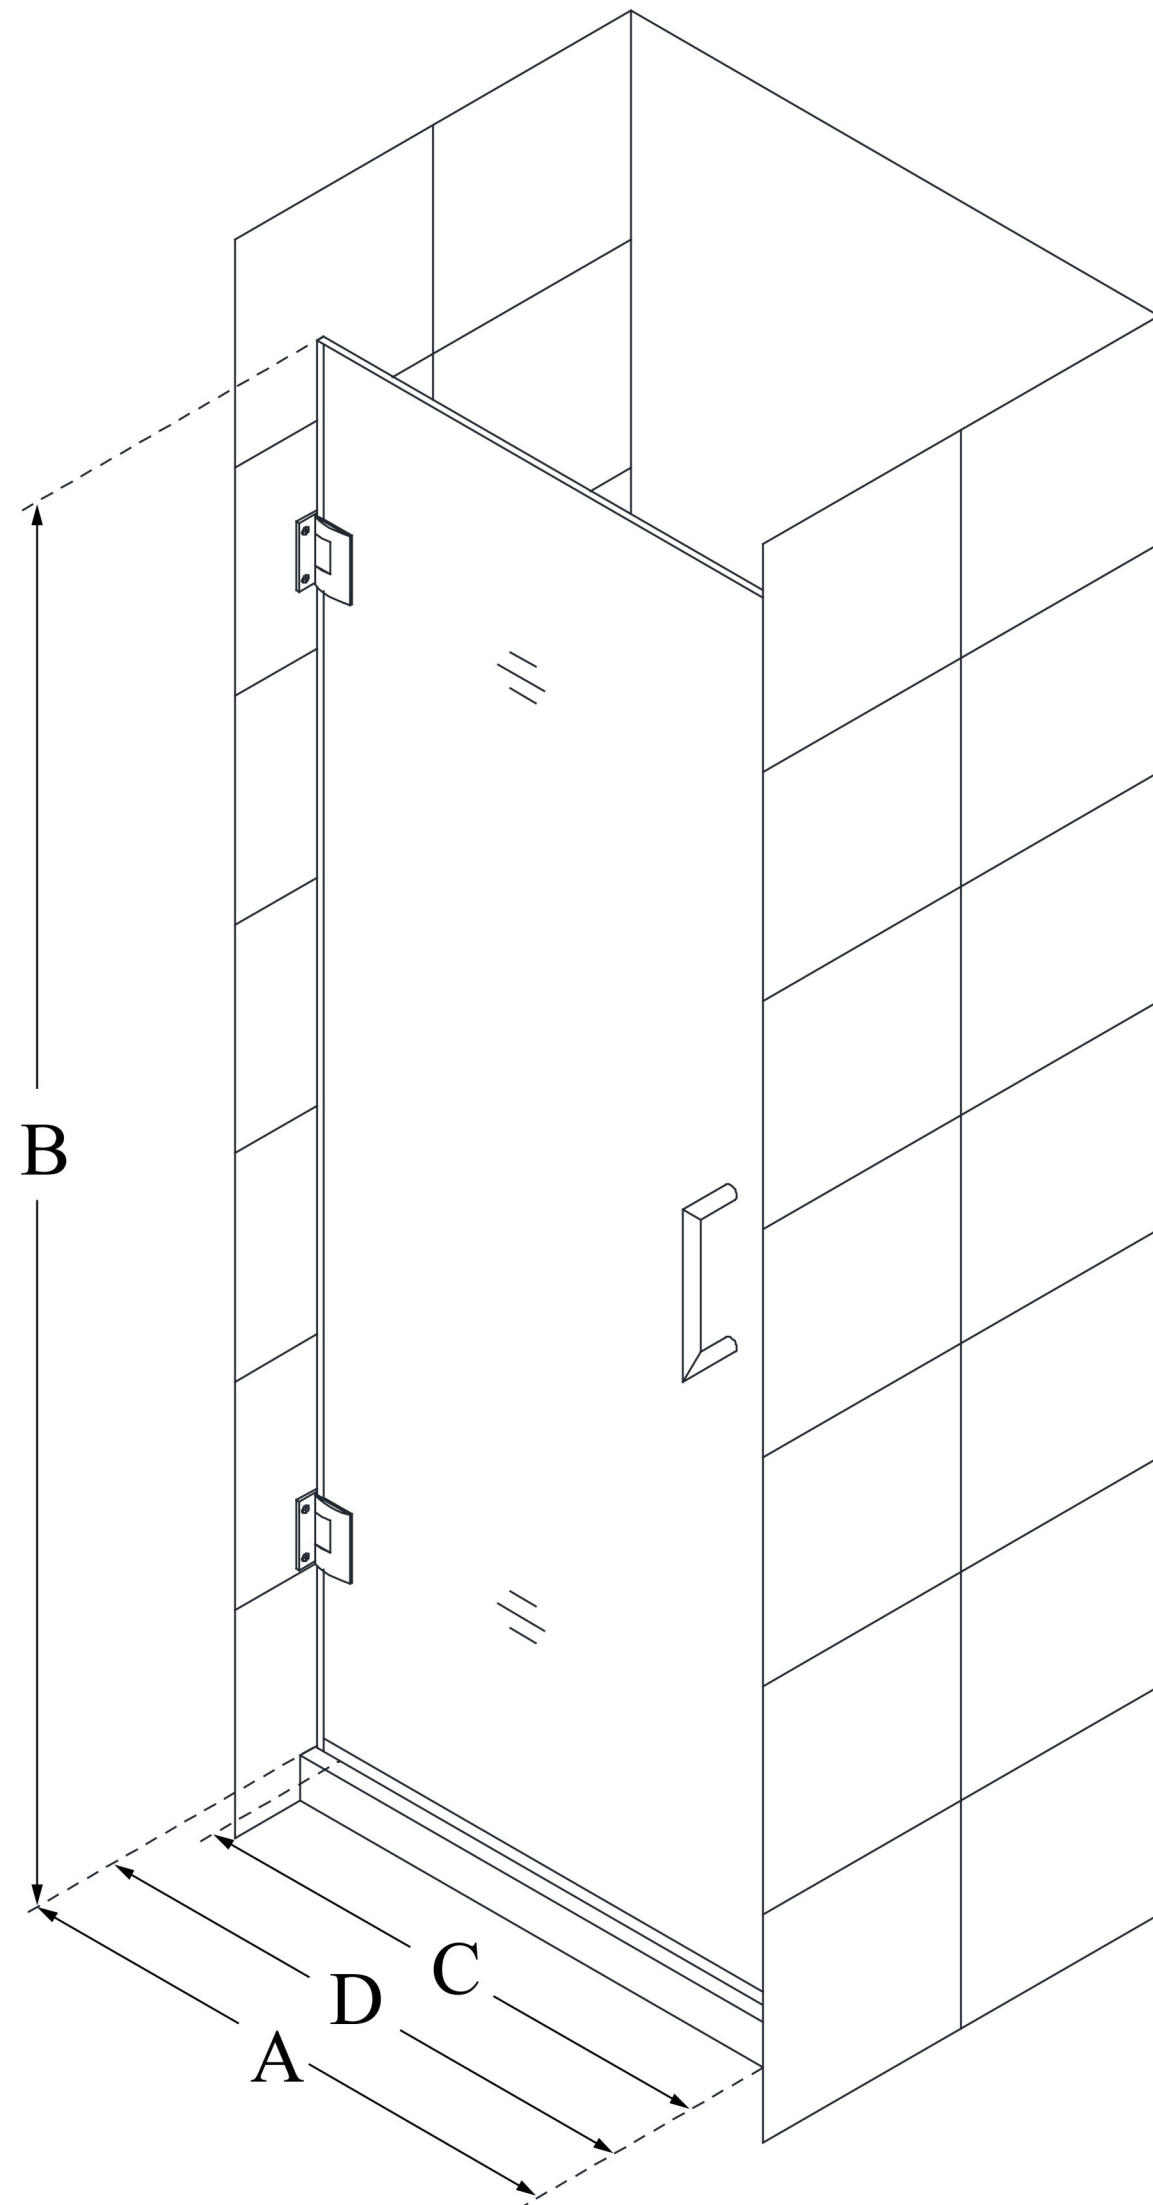

SHDR-20267210F

UNIDOOR

DreamLine Unidoor 26" W x 72" H
Frameless Hinged Shower Door,
Clear Glass

SWING DOOR

CONFIGURATION DIMENSIONS:

A: 26"
MODEL WIDTH

B: 72"
MODEL HEIGHT

C: 25"
ACCESS WIDTH

D: 26"
DOOR WIDTH

DreamLine reserves the right to update or modify the hardware or materials pictured without prior notice for the purpose of product improvement and customer satisfaction.