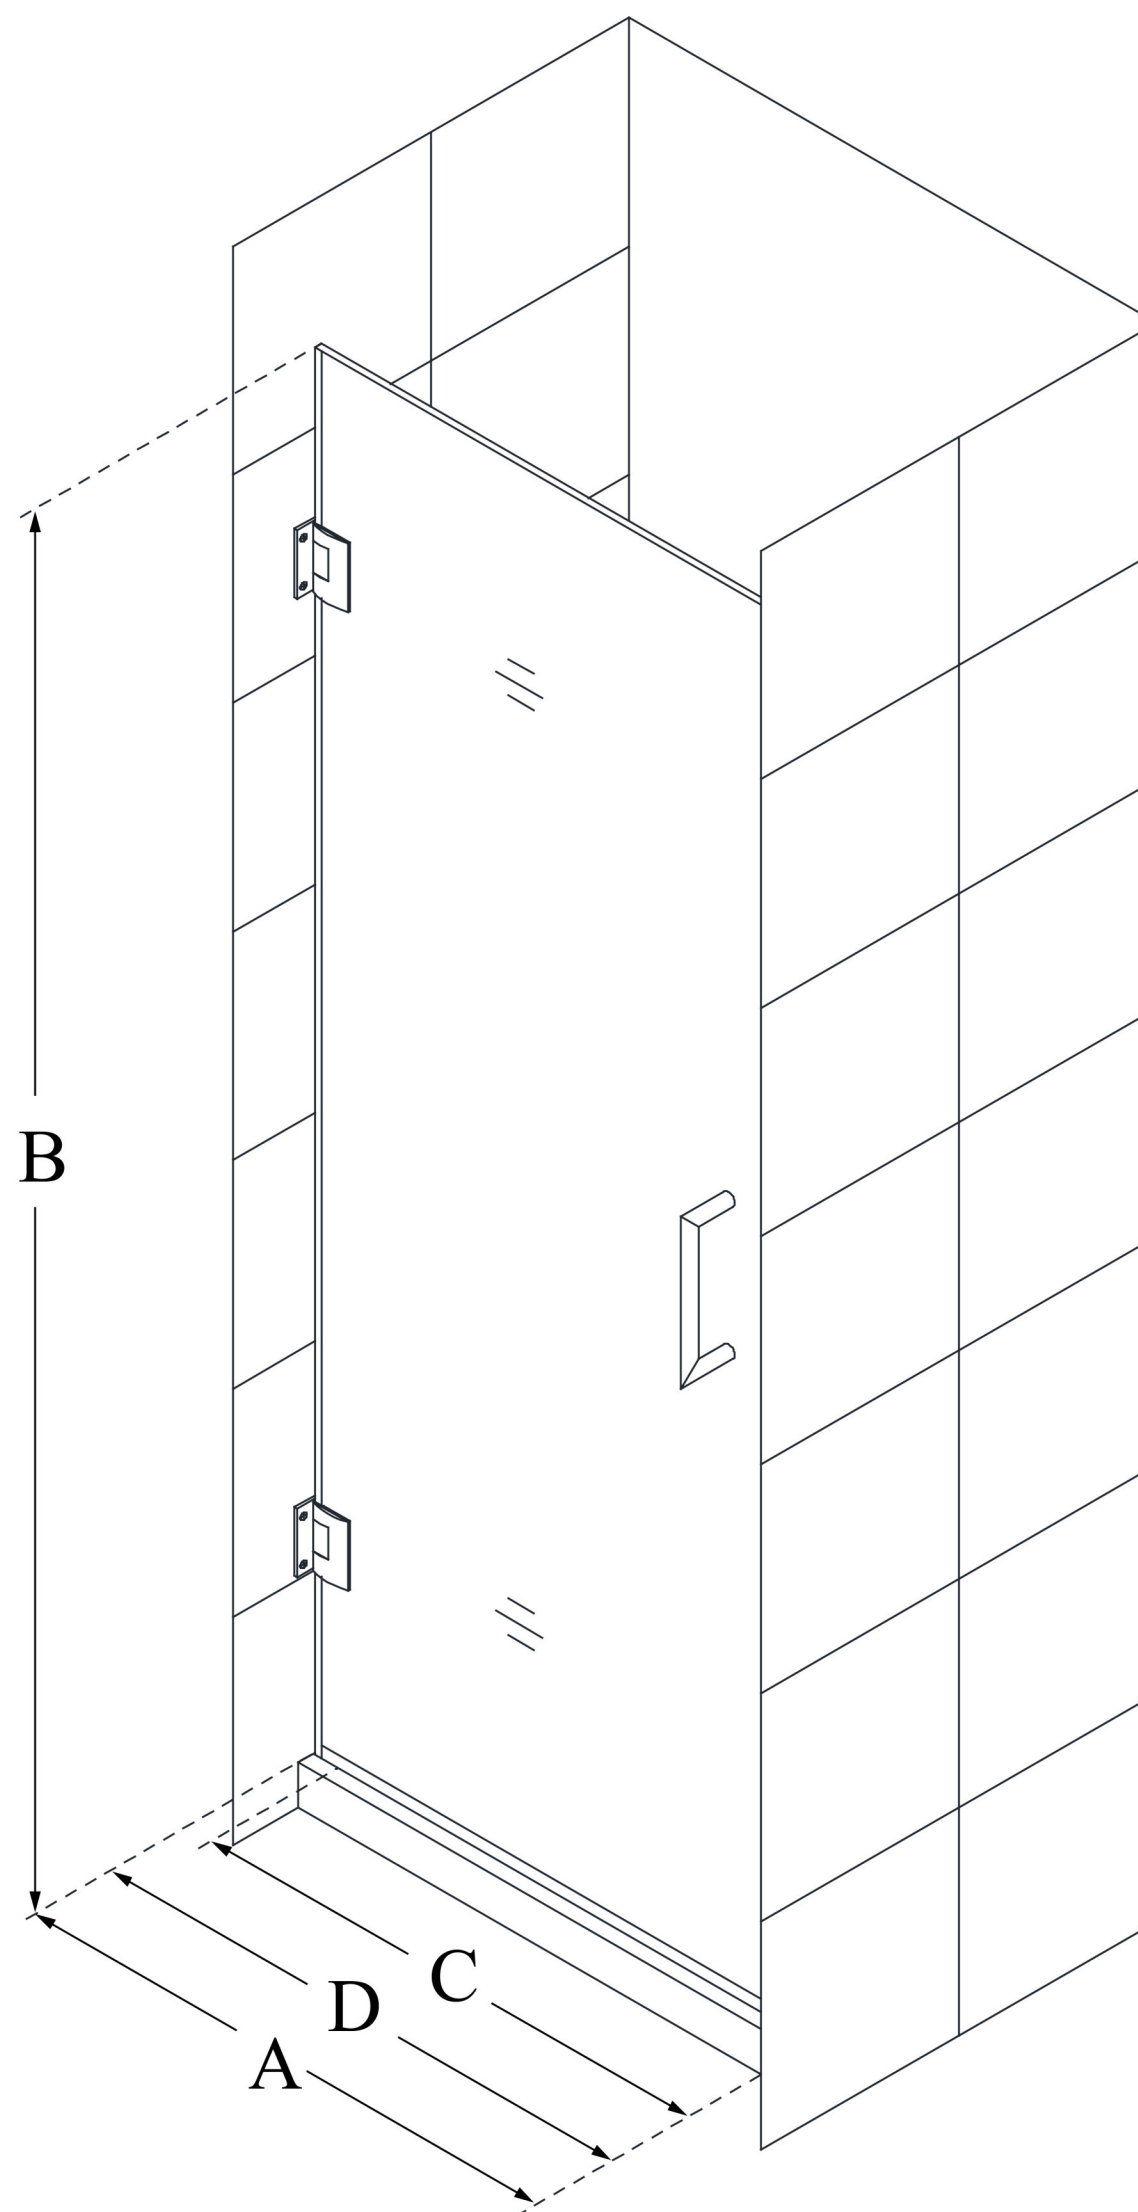

SHDR-20257210F

UNIDOOR

DreamLine Unidoor 25" W x 72" H
Frameless Hinged Shower Door,
Clear Glass

SWING DOOR

CONFIGURATION DIMENSIONS:

A: 25"
MODEL WIDTH

B: 72"
MODEL HEIGHT

C: 24"
ACCESS WIDTH

D: 25"
DOOR WIDTH

DreamLine reserves the right to update or modify the hardware or materials pictured without prior notice for the purpose of product improvement and customer satisfaction.