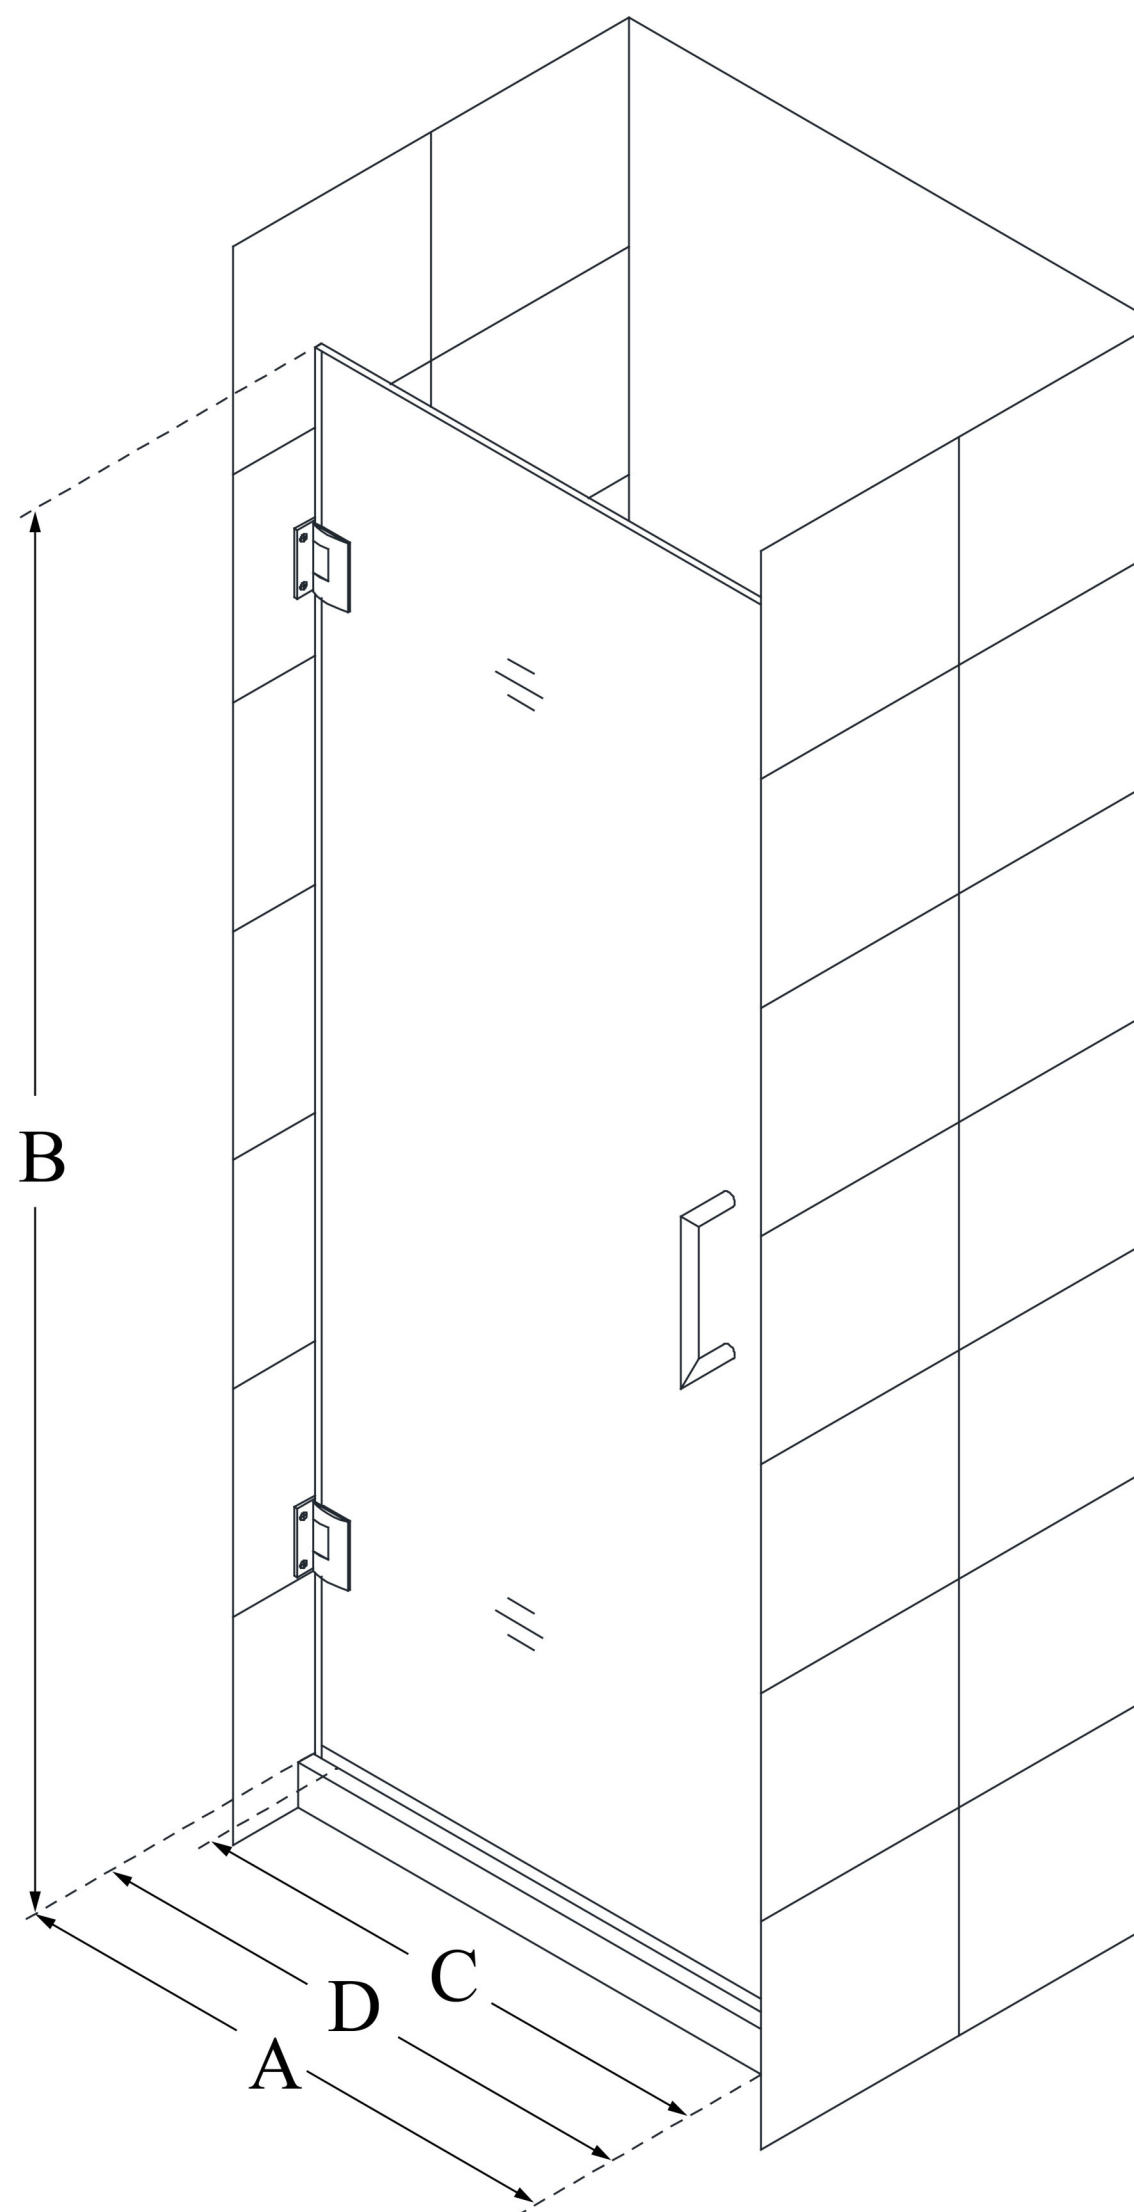

SHDR-20247210F

UNIDOOR

DreamLine Unidoor 24" W x 72" H
Frameless Hinged Shower Door,
Clear Glass

SWING DOOR

CONFIGURATION DIMENSIONS:

A: 24"
MODEL WIDTH

B: 72"
MODEL HEIGHT

C: 23"
ACCESS WIDTH

D: 24"
DOOR WIDTH

DreamLine reserves the right to update or modify the hardware or materials pictured without prior notice for the purpose of product improvement and customer satisfaction.