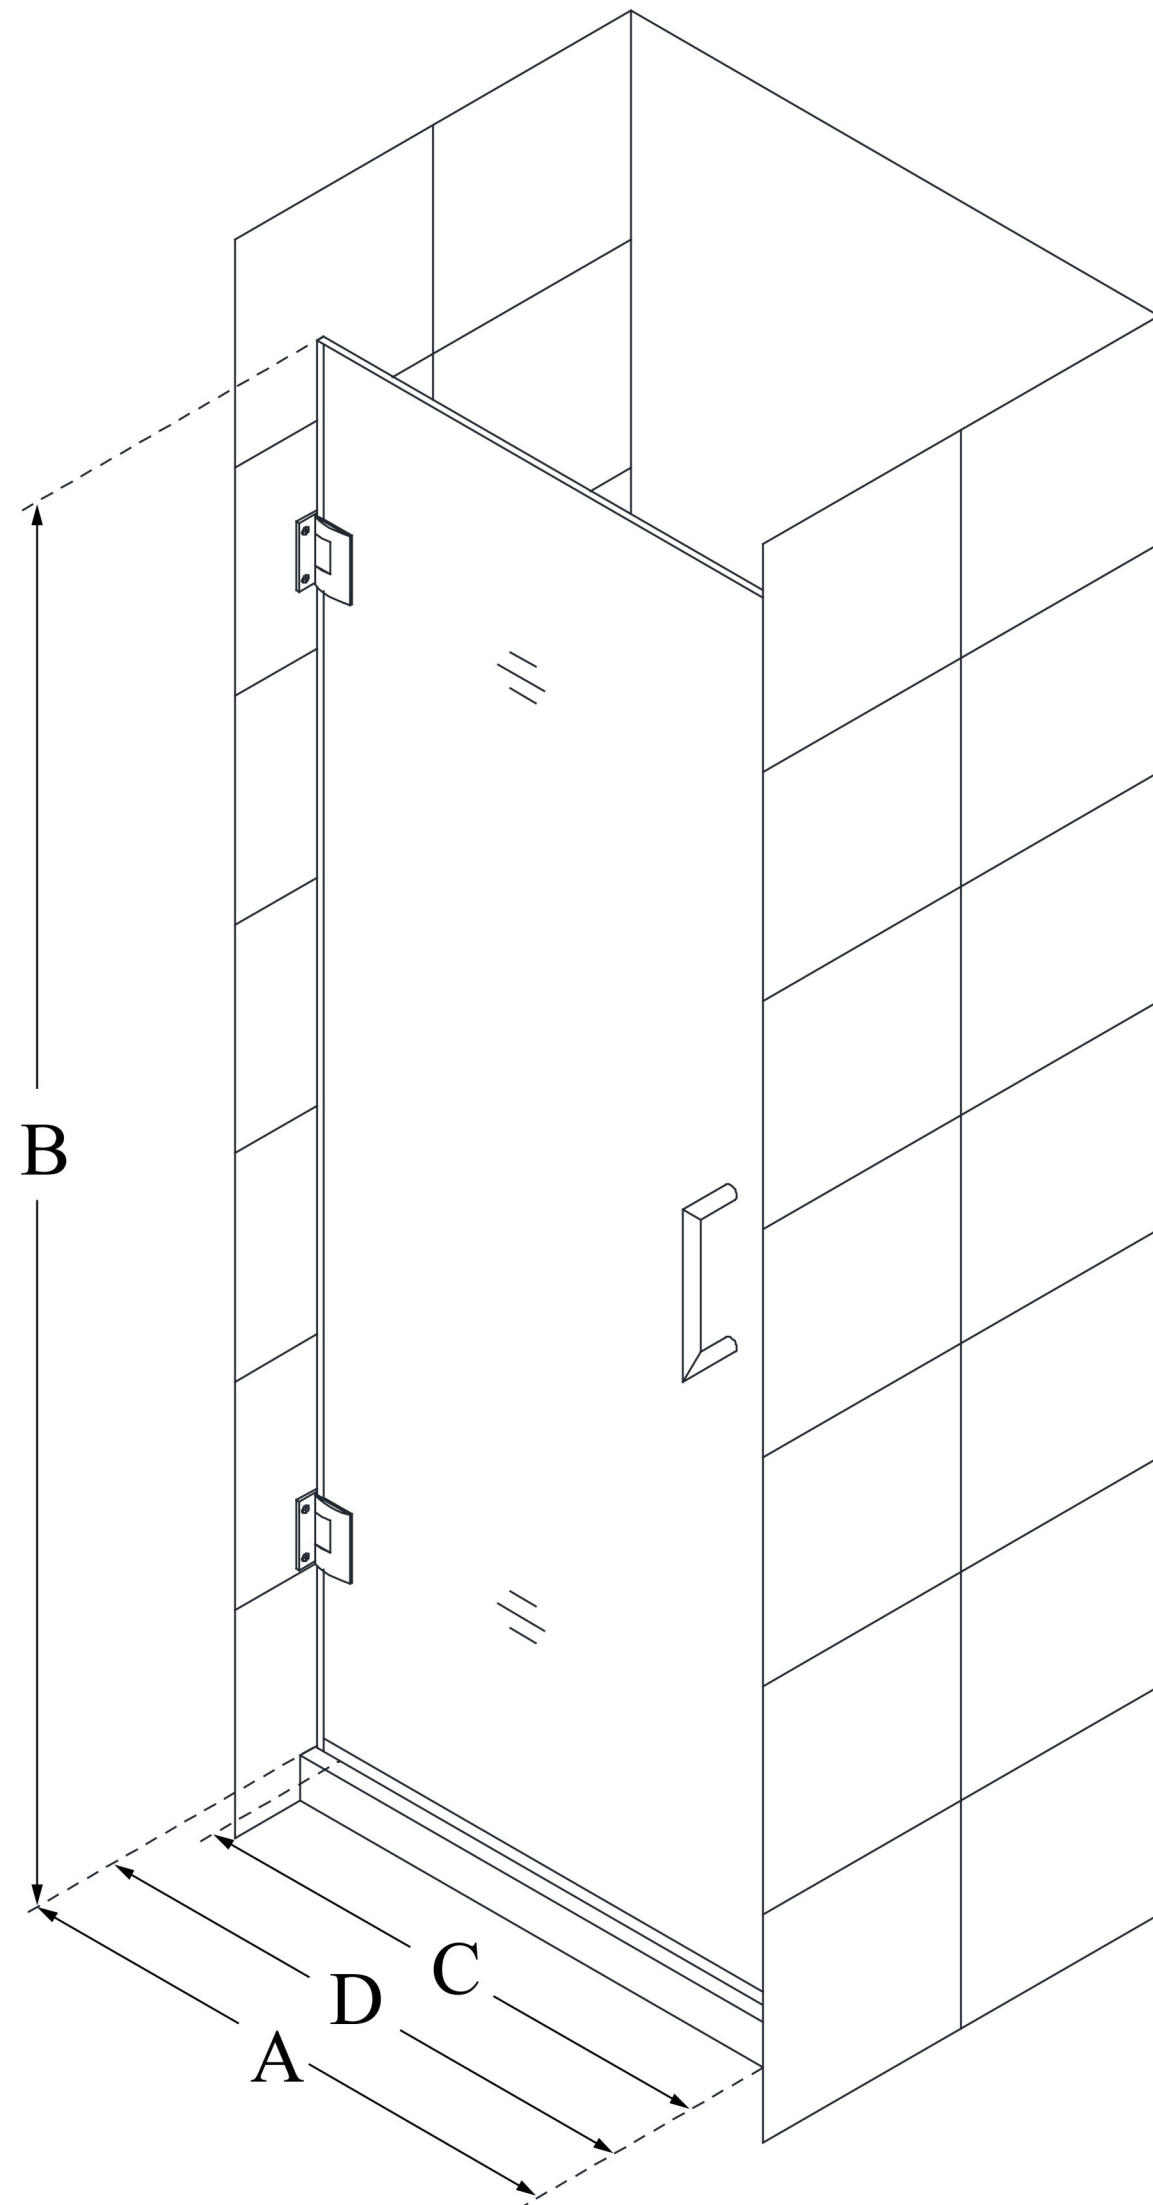

## UNIDOOR

DreamLine Unidoor 23" W x 72" H  
Frameless Hinged Shower Door,  
Clear Glass

**SWING DOOR**

### CONFIGURATION DIMENSIONS:

**A: 23"**  
MODEL WIDTH

**B: 72"**  
MODEL HEIGHT

**C: 22"**  
ACCESS WIDTH

**D: 23"**  
DOOR WIDTH

DreamLine reserves the right to update or modify the hardware or materials pictured without prior notice for the purpose of product improvement and customer satisfaction.