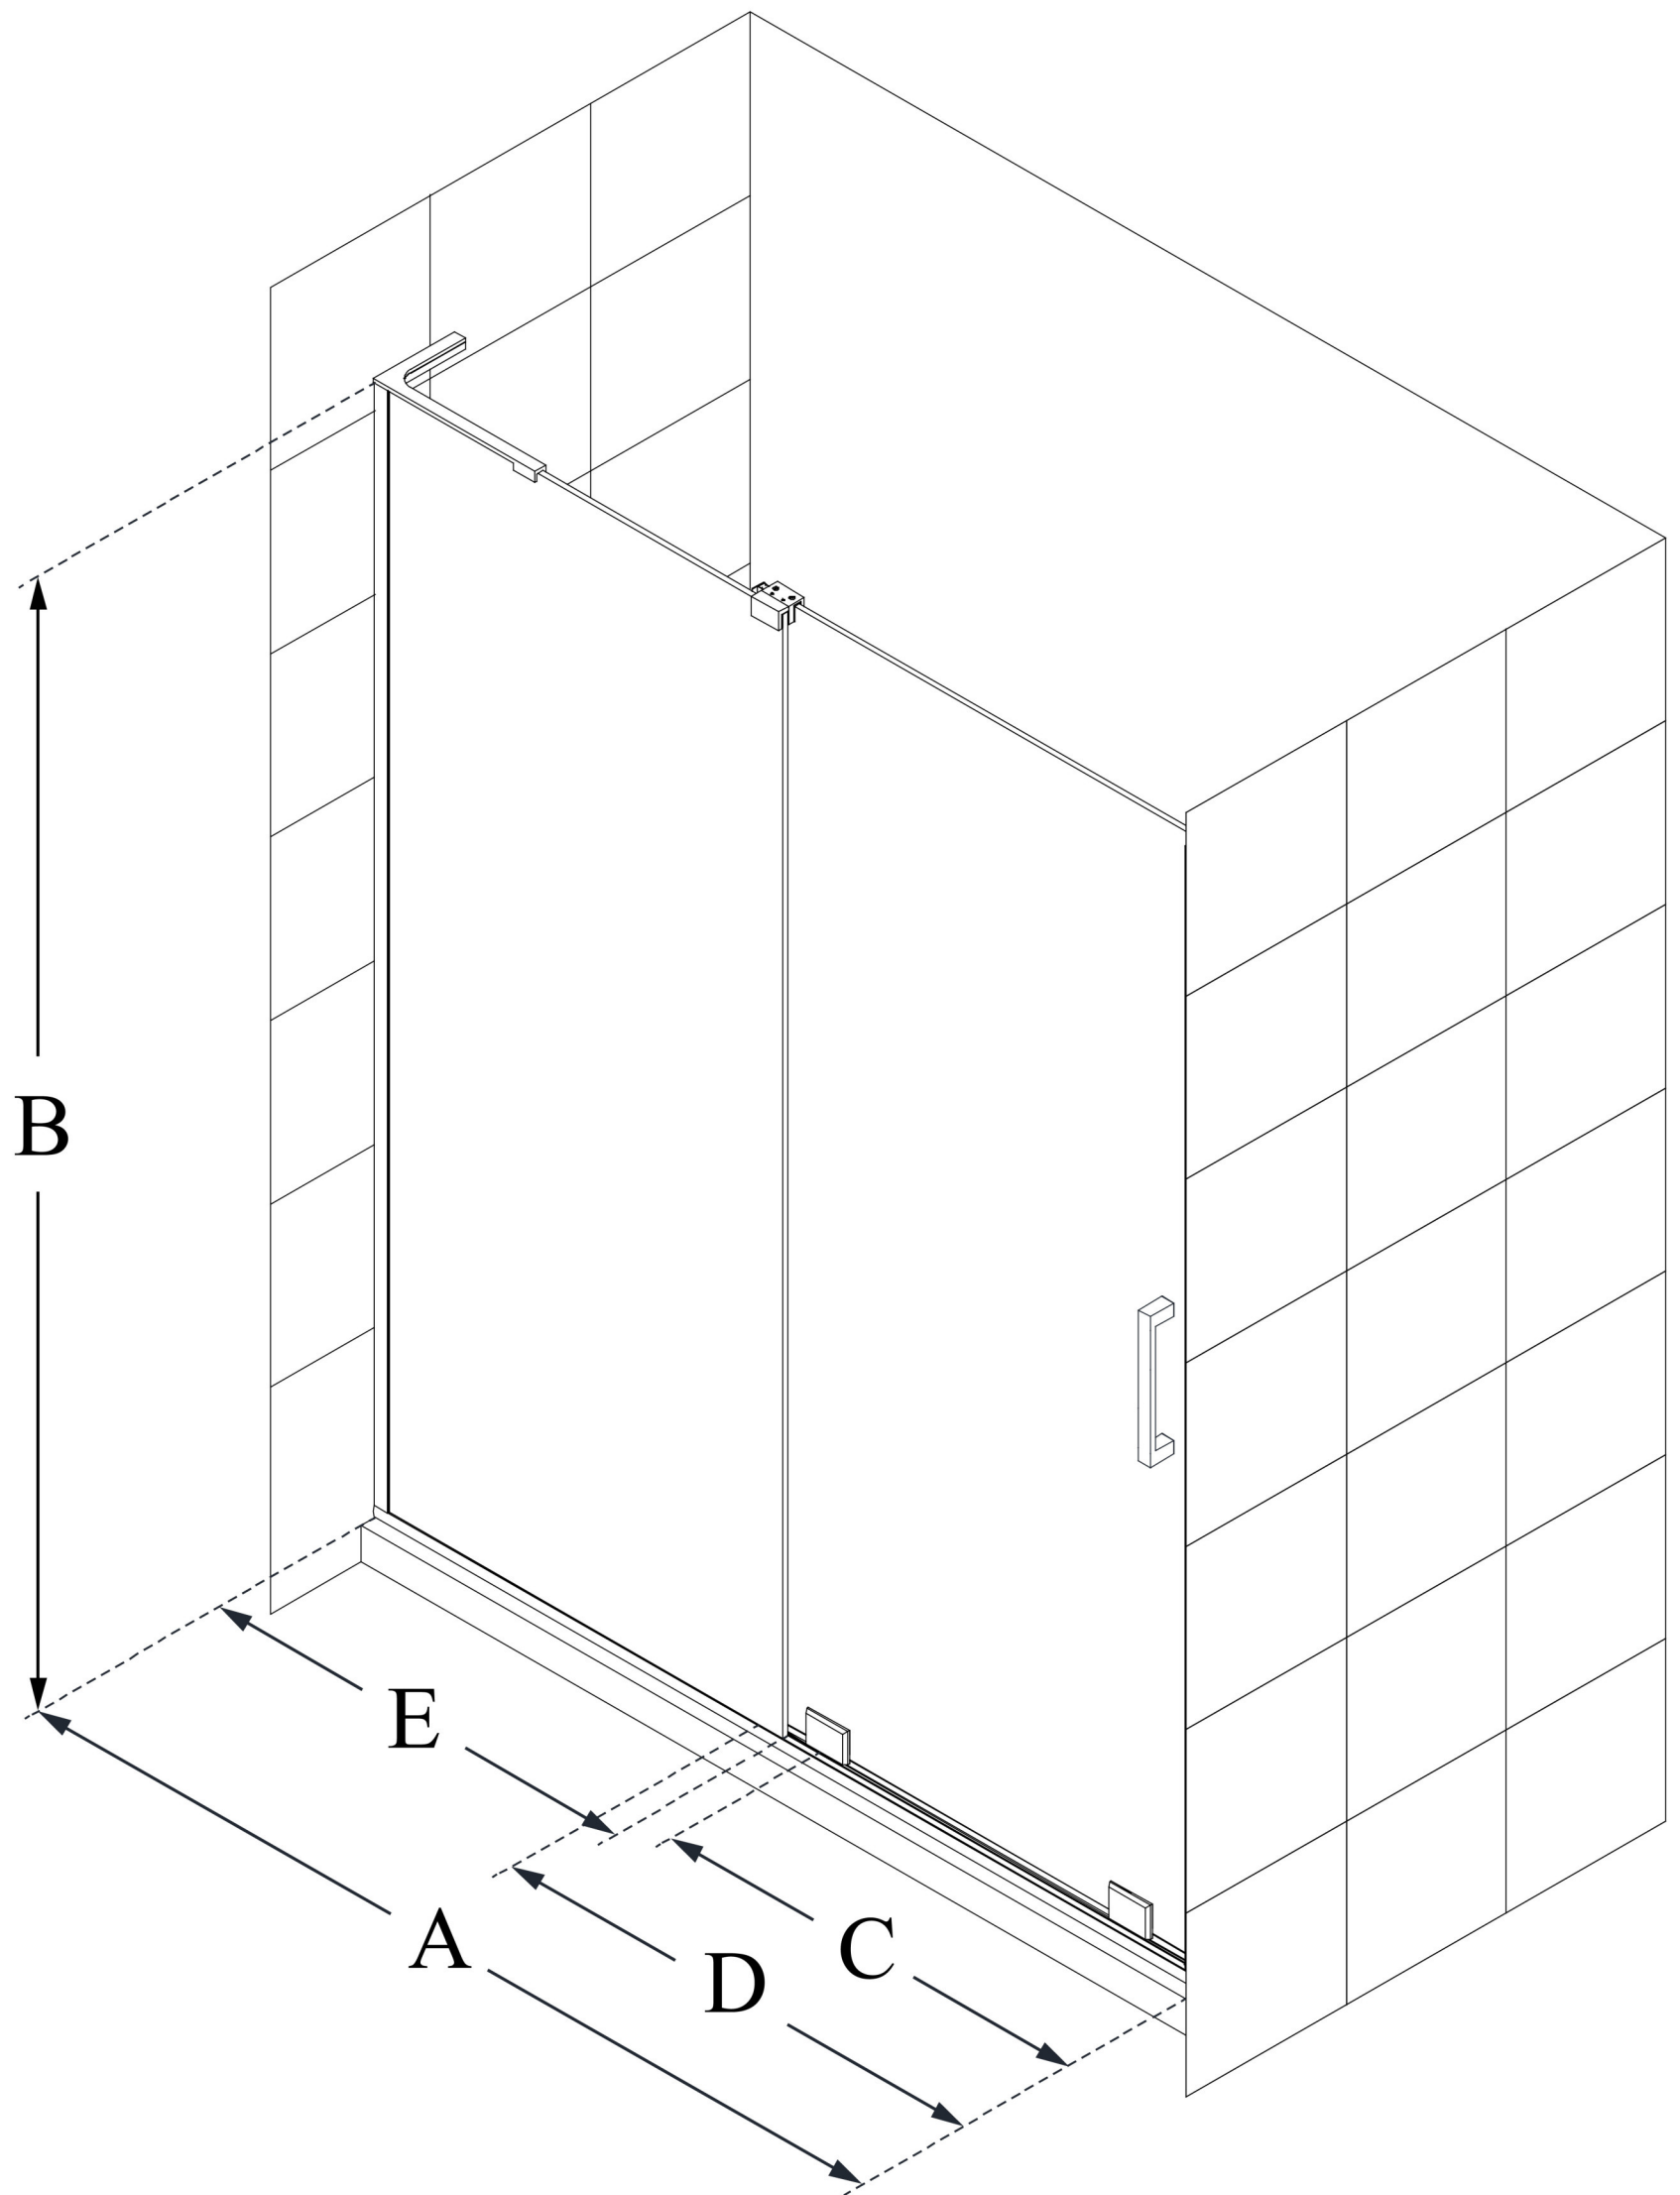

SHDR-1960724

MIRAGE-Z

DreamLine Mirage-Z 56-60 in. W x
72 in. H Frameless Sliding Shower
Door

SLIDING DOOR

CONFIGURATION DIMENSIONS:

A: 56 - 60 in.

MODEL WIDTH

B: 72 in.

MODEL HEIGHT

C: 21 - 25 in.

ACCESS WIDTH

D: 32 5/16 in.

DOOR WIDTH

E: 29 1/2 in.

INLINE PANEL WIDTH

DreamLine reserves the right to update or modify the hardware or materials pictured without prior notice for the purpose of product improvement and customer satisfaction.