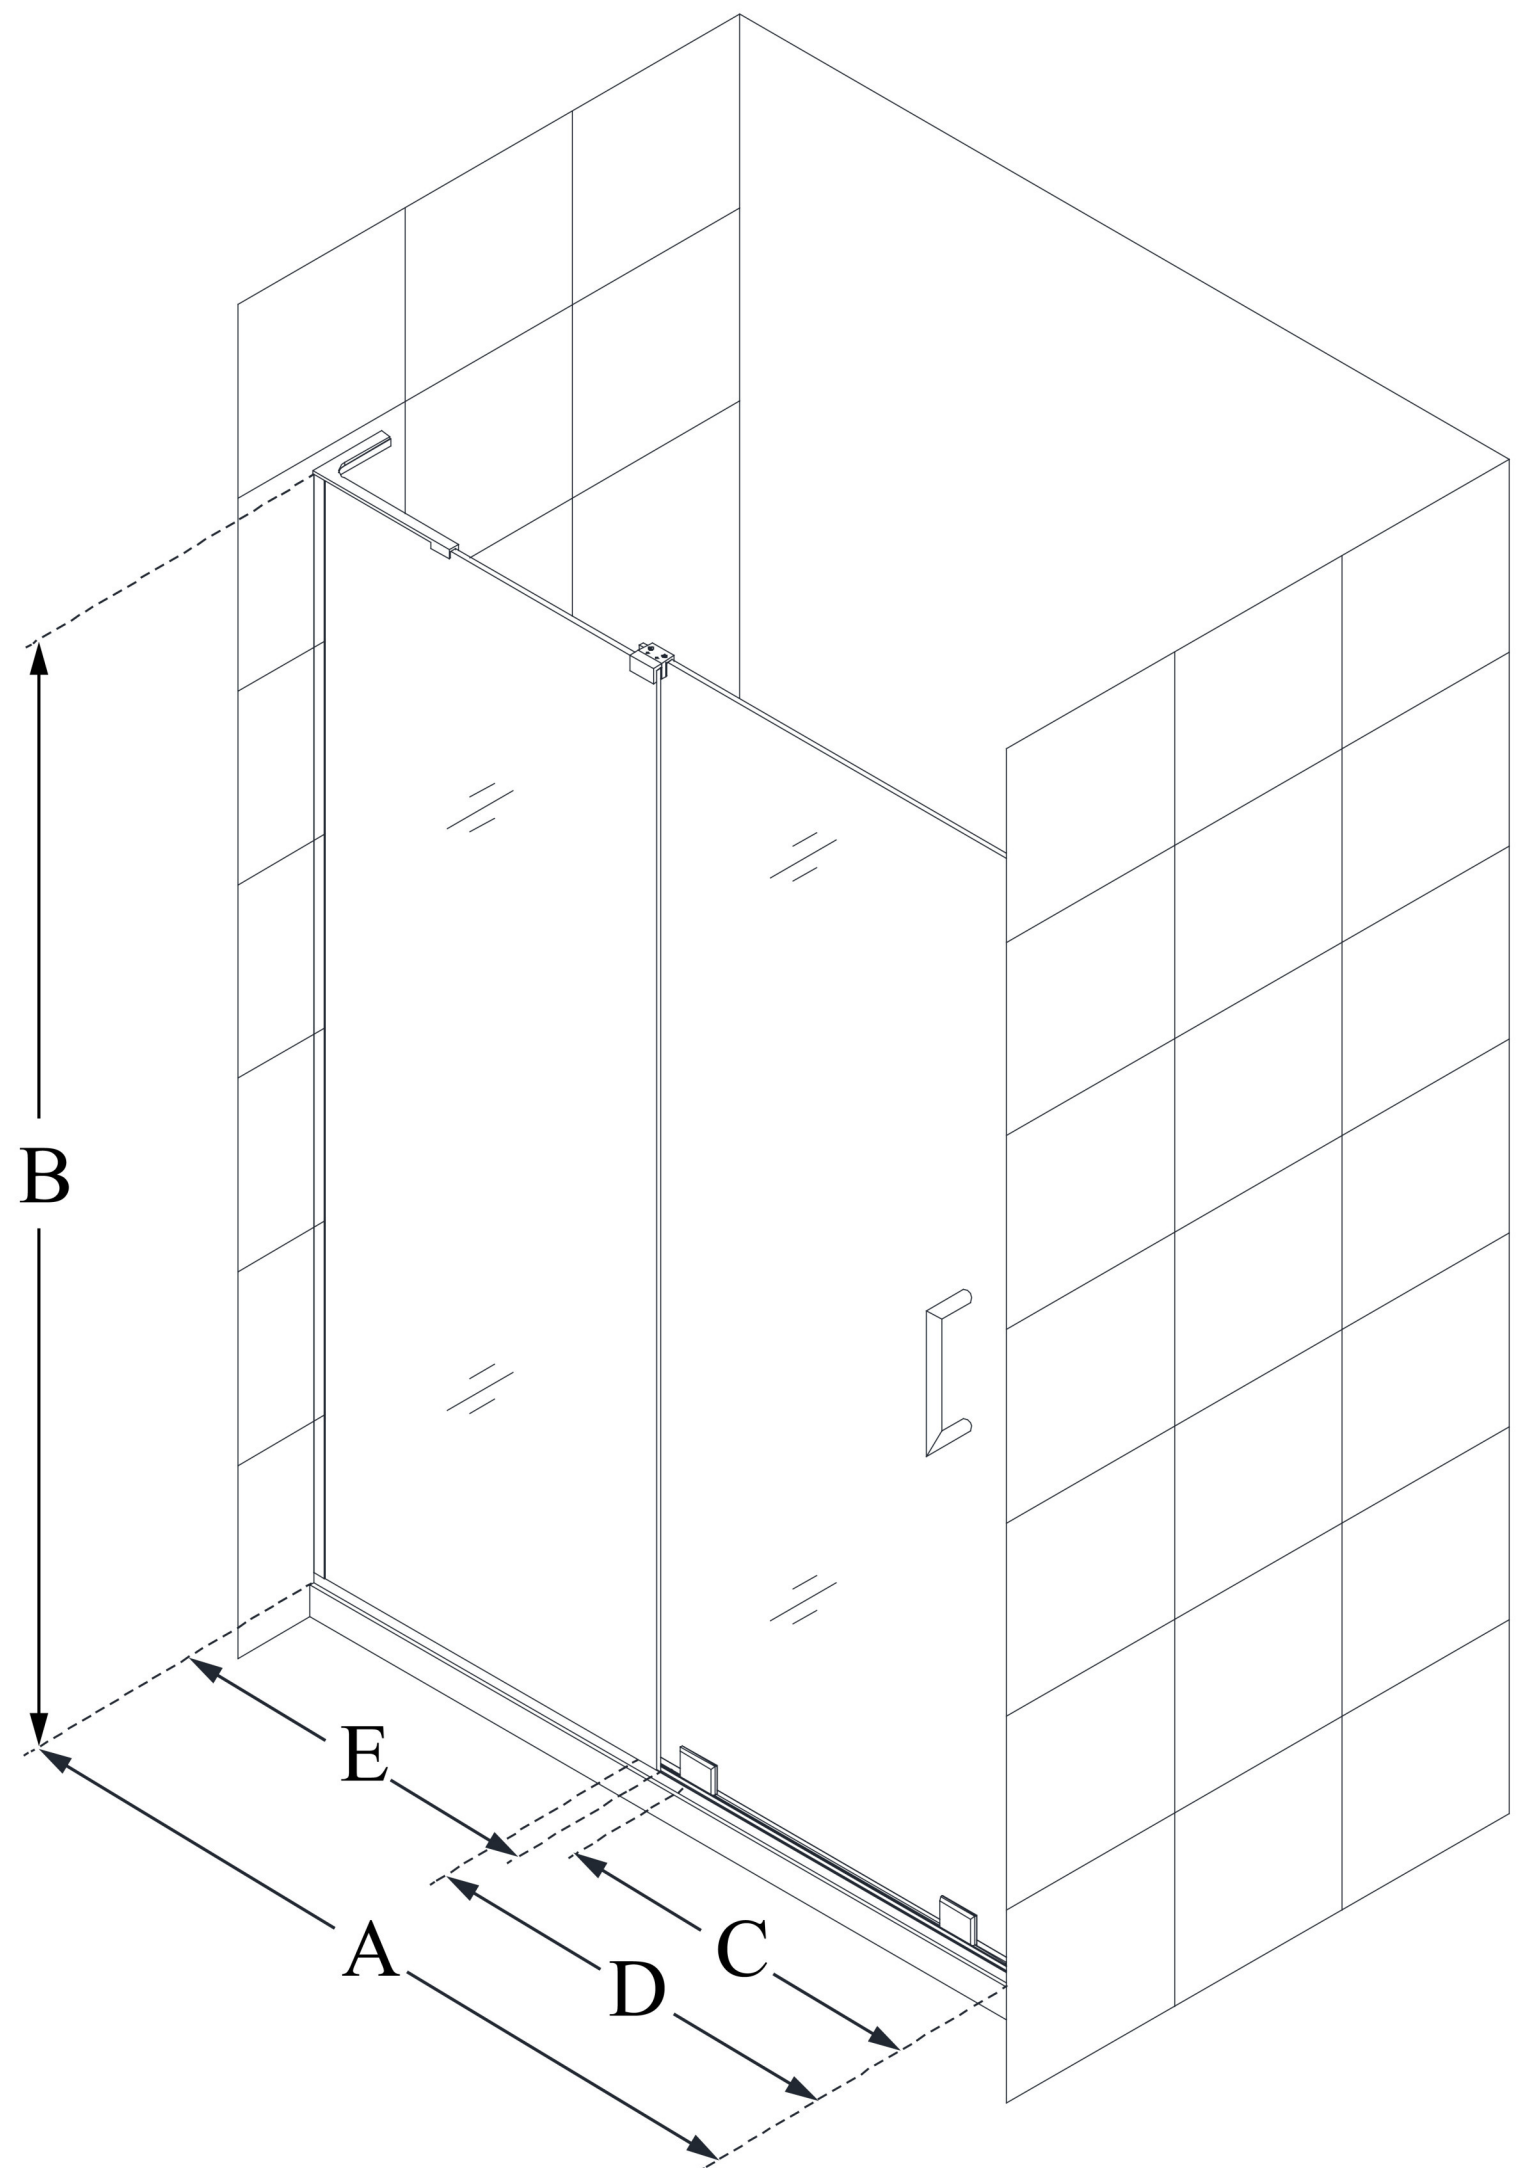

SHDR-1960723

MIRAGE-X

DreamLine Mirage-X 56-60 in. W x
72 in. H Frameless Sliding Shower
Door

SLIDING DOOR

CONFIGURATION DIMENSIONS:

A: 56 - 60 in.

MODEL WIDTH

B: 72 in.

MODEL HEIGHT

C: 22 - 26 in.

ACCESS WIDTH

D: 32 5/16 in.

DOOR WIDTH

E: 29 7/16 in.

INLINE PANEL WIDTH

DreamLine reserves the right to update or modify the hardware or materials pictured without prior notice for the purpose of product improvement and customer satisfaction.