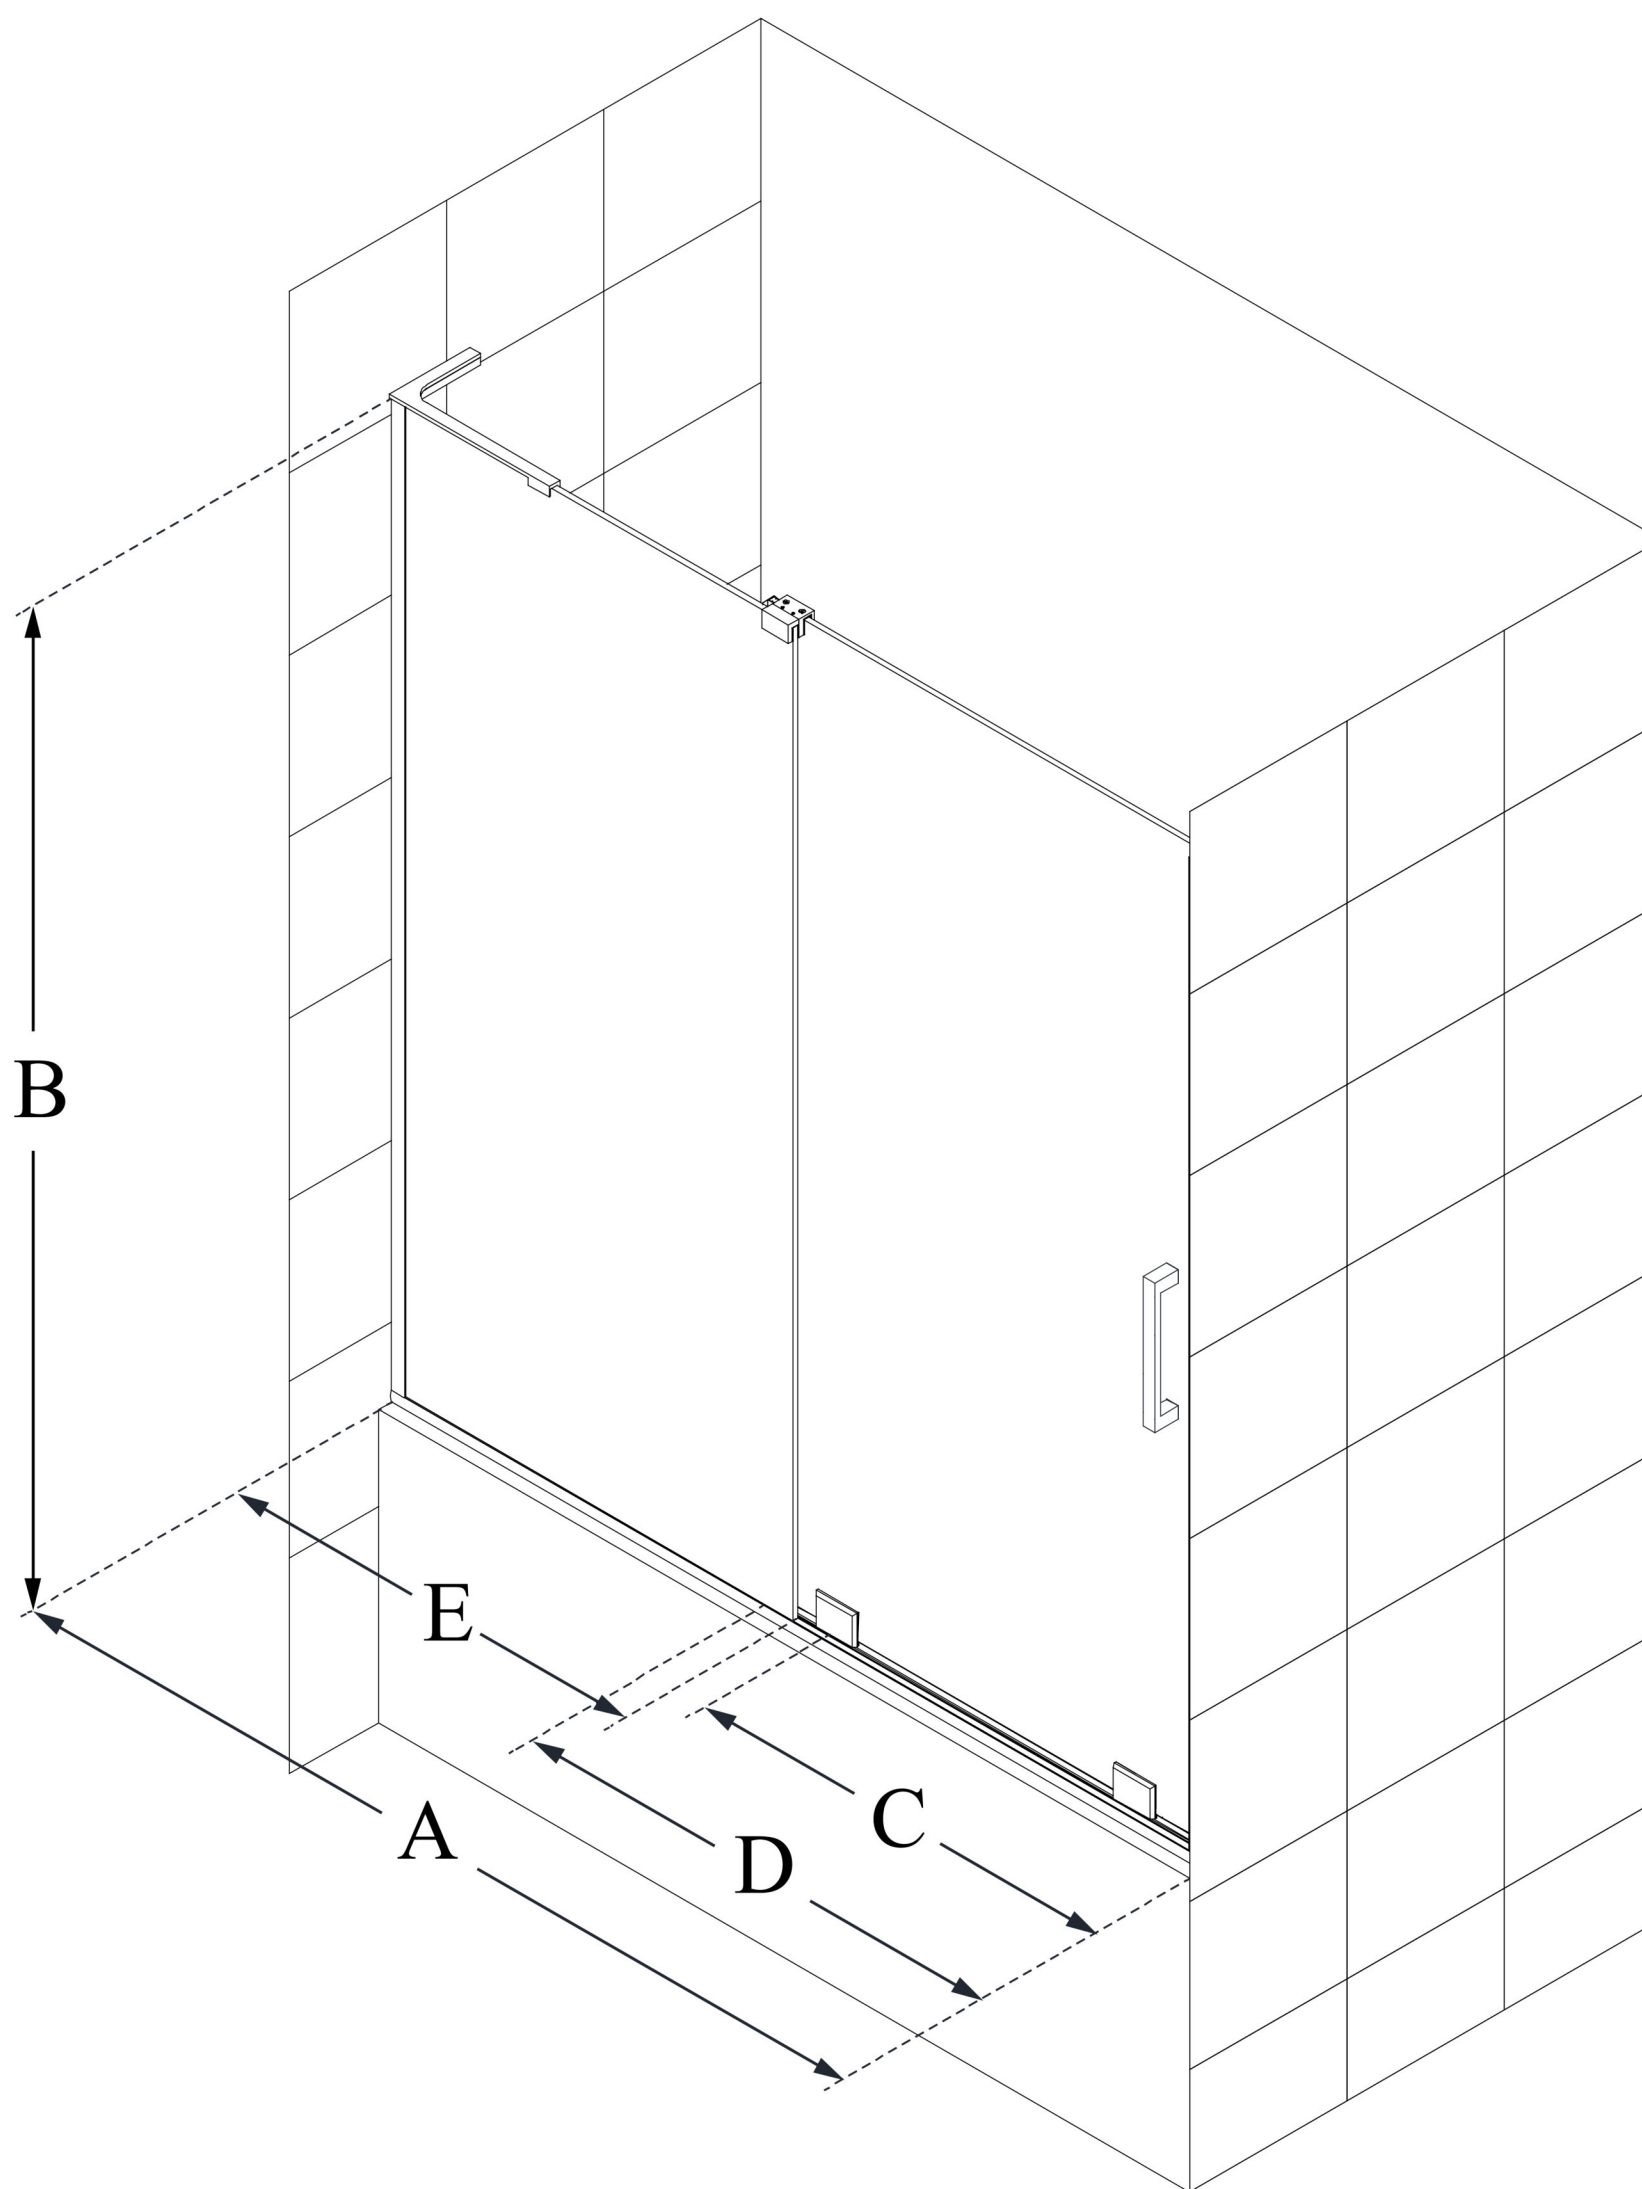

SHDR-1960584

MIRAGE-Z

DreamLine Mirage-Z 56-60 in. W x
58 in. H Frameless Sliding Tub Door

SLIDING DOOR

CONFIGURATION DIMENSIONS:

A: 56 - 60 in.

MODEL WIDTH

B: 58 in.

MODEL HEIGHT

C: 21 - 25 in.

ACCESS WIDTH

D: 32 5/16 in.

DOOR WIDTH

E: 29 1/2 in.

INLINE PANEL WIDTH

DreamLine reserves the right to update or modify the hardware or materials pictured without prior notice for the purpose of product improvement and customer satisfaction.