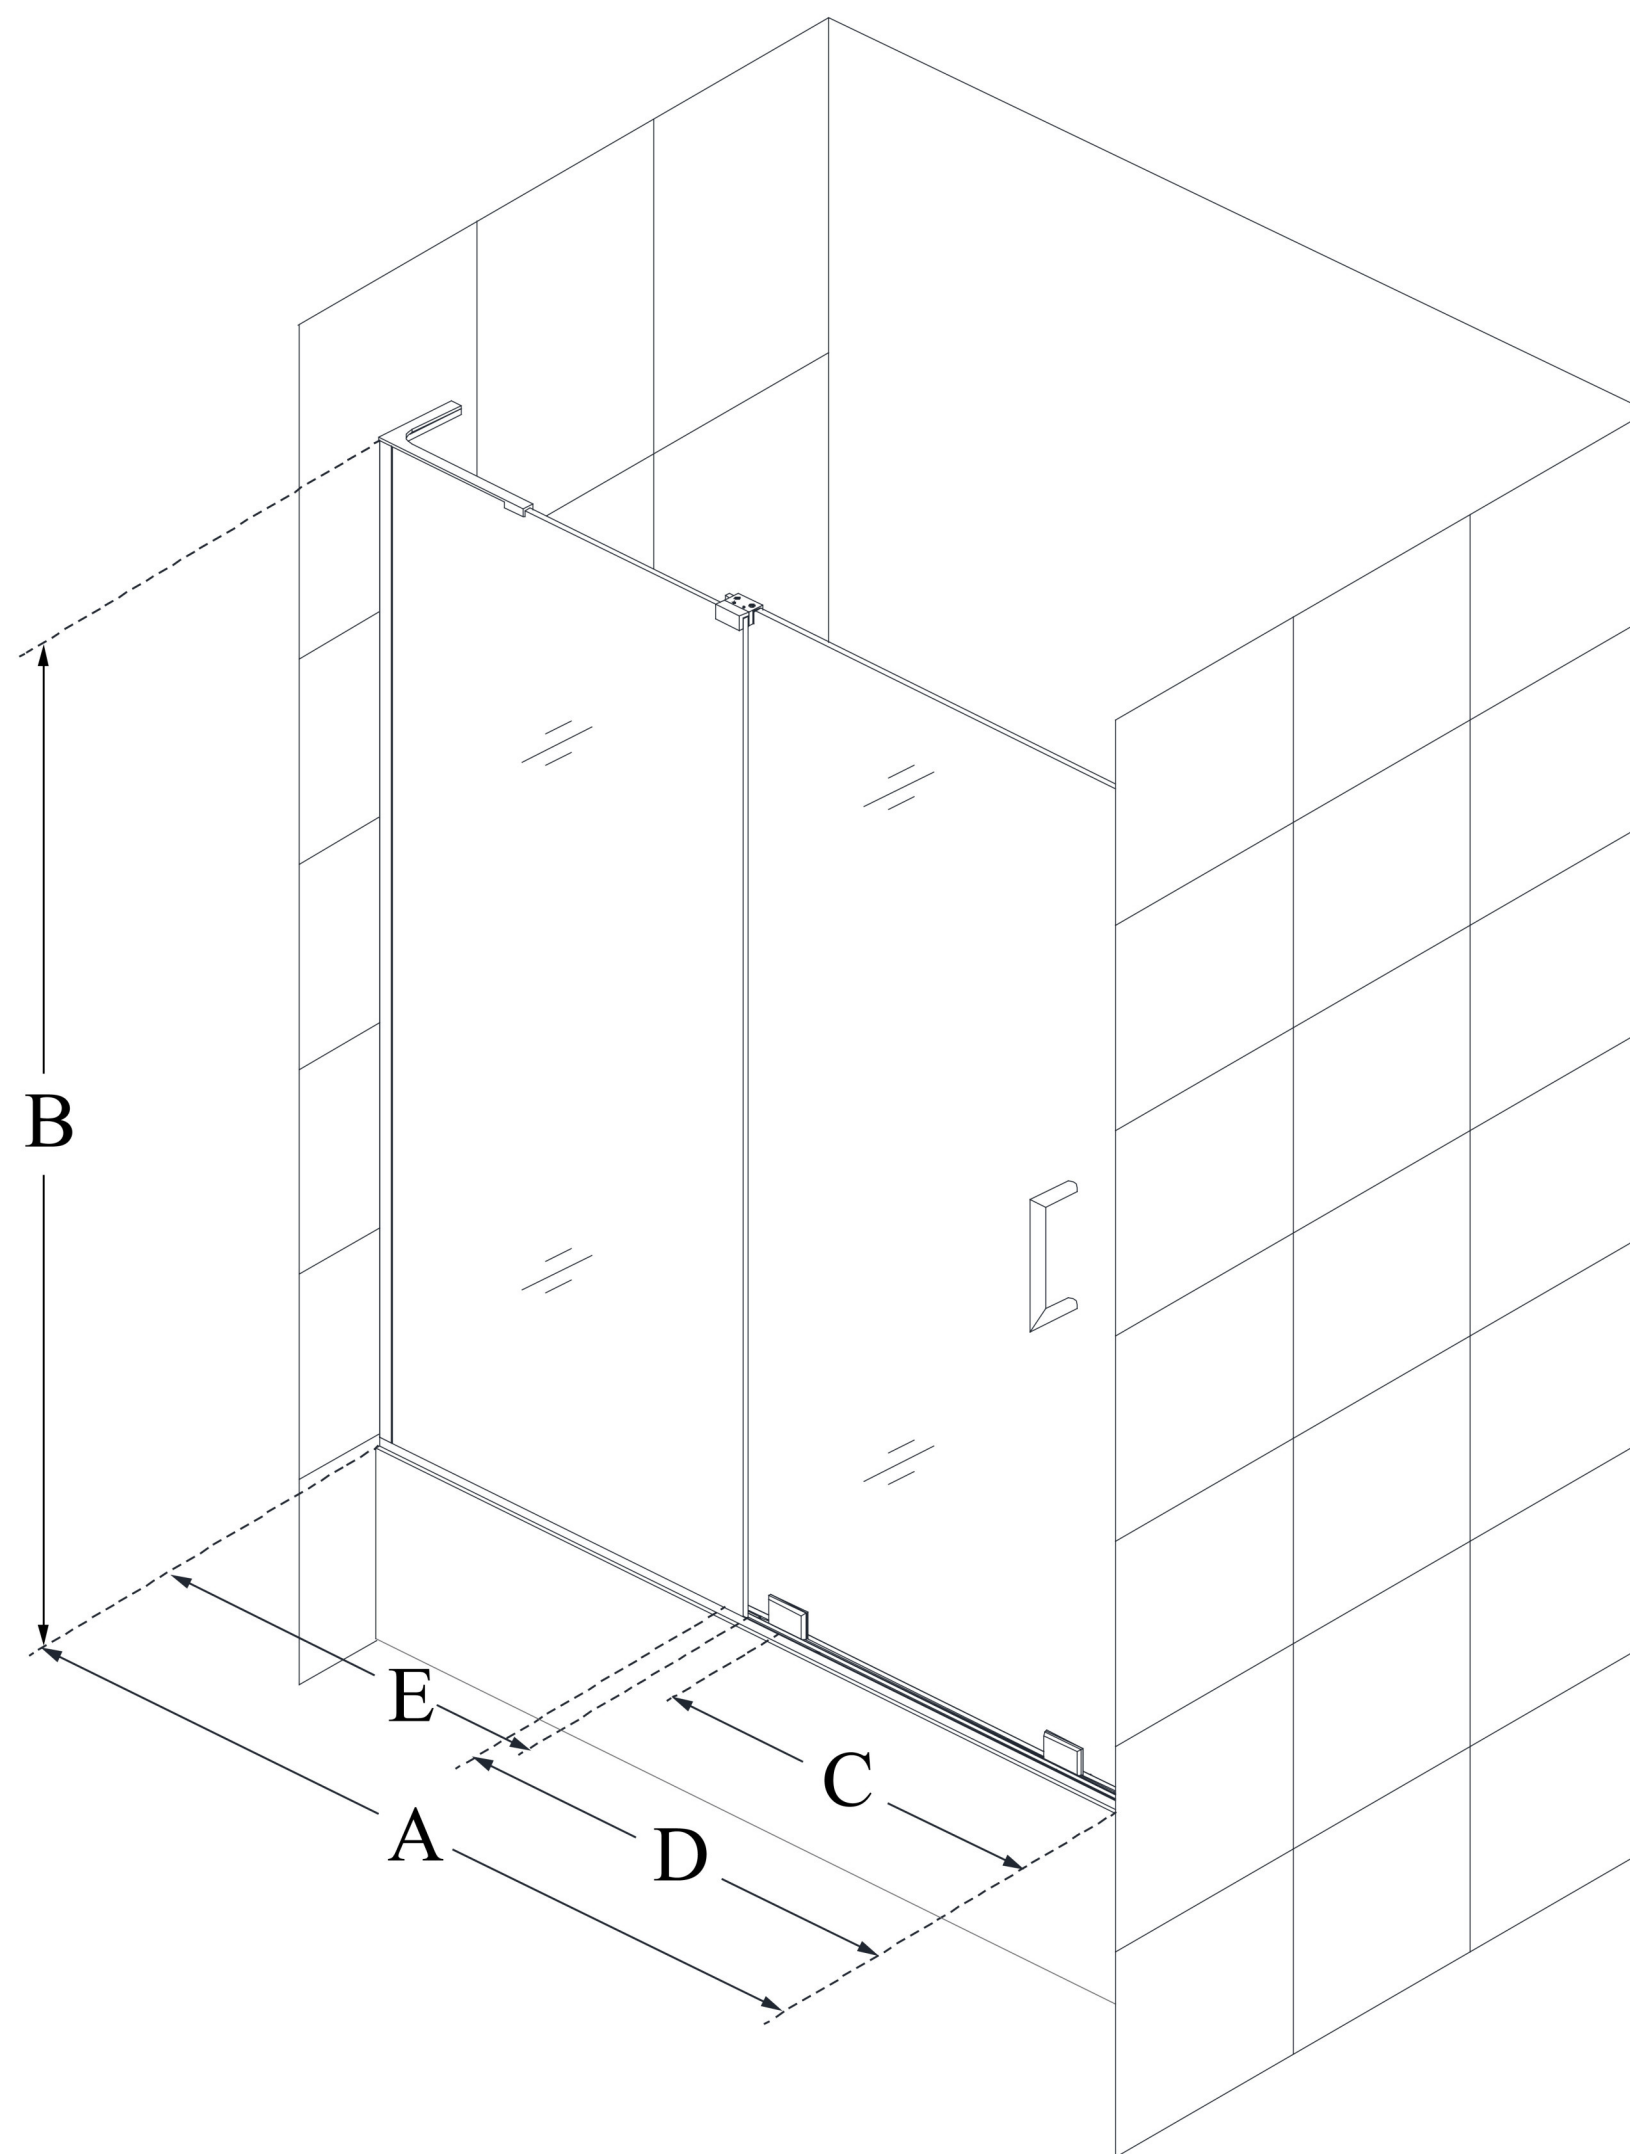

SHDR-1960580

MIRAGE-X

DreamLine Mirage-X 56-60 in. W x
58 in. H Frameless Sliding Tub Door

SLIDING DOOR

CONFIGURATION DIMENSIONS:

A: 56 - 60 in.

MODEL WIDTH

B: 58 in.

MODEL HEIGHT

C: 22 - 26 in.

ACCESS WIDTH

D: 32 5/16 in.

DOOR WIDTH

E: 29 7/16 in.

INLINE PANEL WIDTH

DreamLine reserves the right to update or modify the hardware or materials pictured without prior notice for the purpose of product improvement and customer satisfaction.