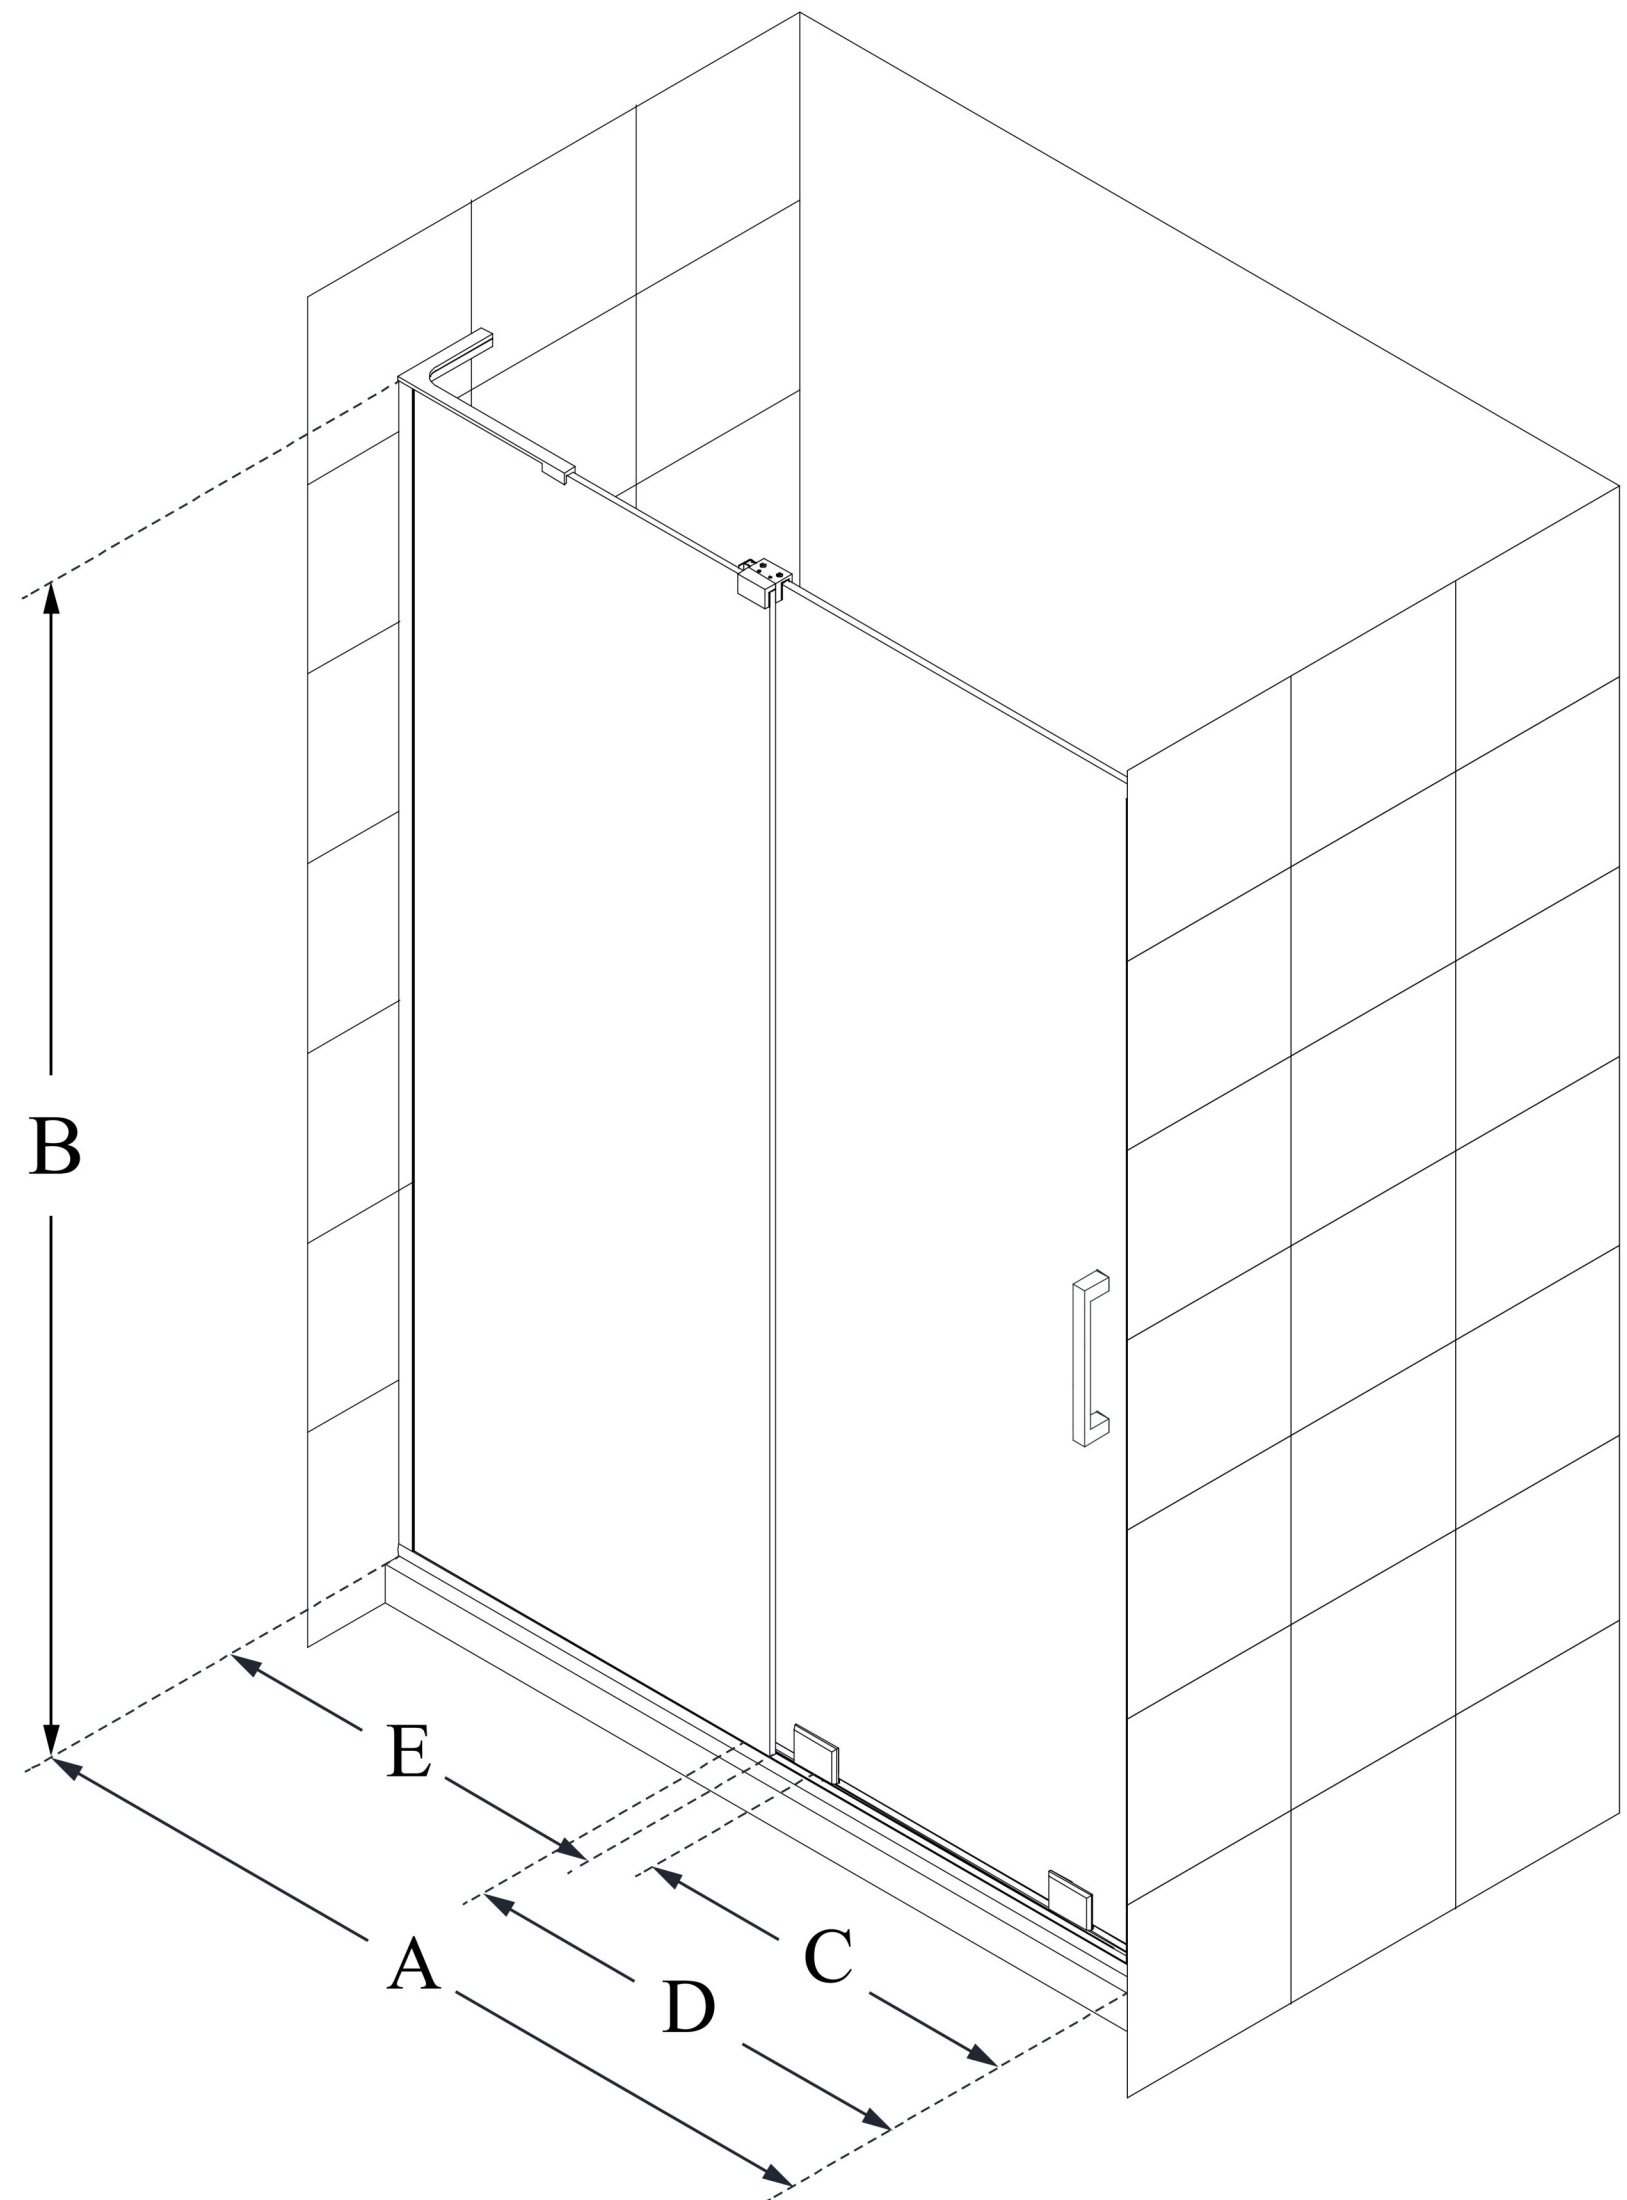

SHDR-1954724

MIRAGE-Z

DreamLine Mirage-Z 50-54" W x
72" H Frameless Sliding Shower
Door

SLIDING DOOR

CONFIGURATION DIMENSIONS:

A: 50 - 54"

MODEL WIDTH

B: 72"

MODEL HEIGHT

C: 18 - 22"

ACCESS WIDTH

D: 29 5/16"

DOOR WIDTH

E: 26 5/8"

INLINE PANEL WIDTH

DreamLine reserves the right to update or modify the hardware or materials pictured without prior notice for the purpose of product improvement and customer satisfaction.