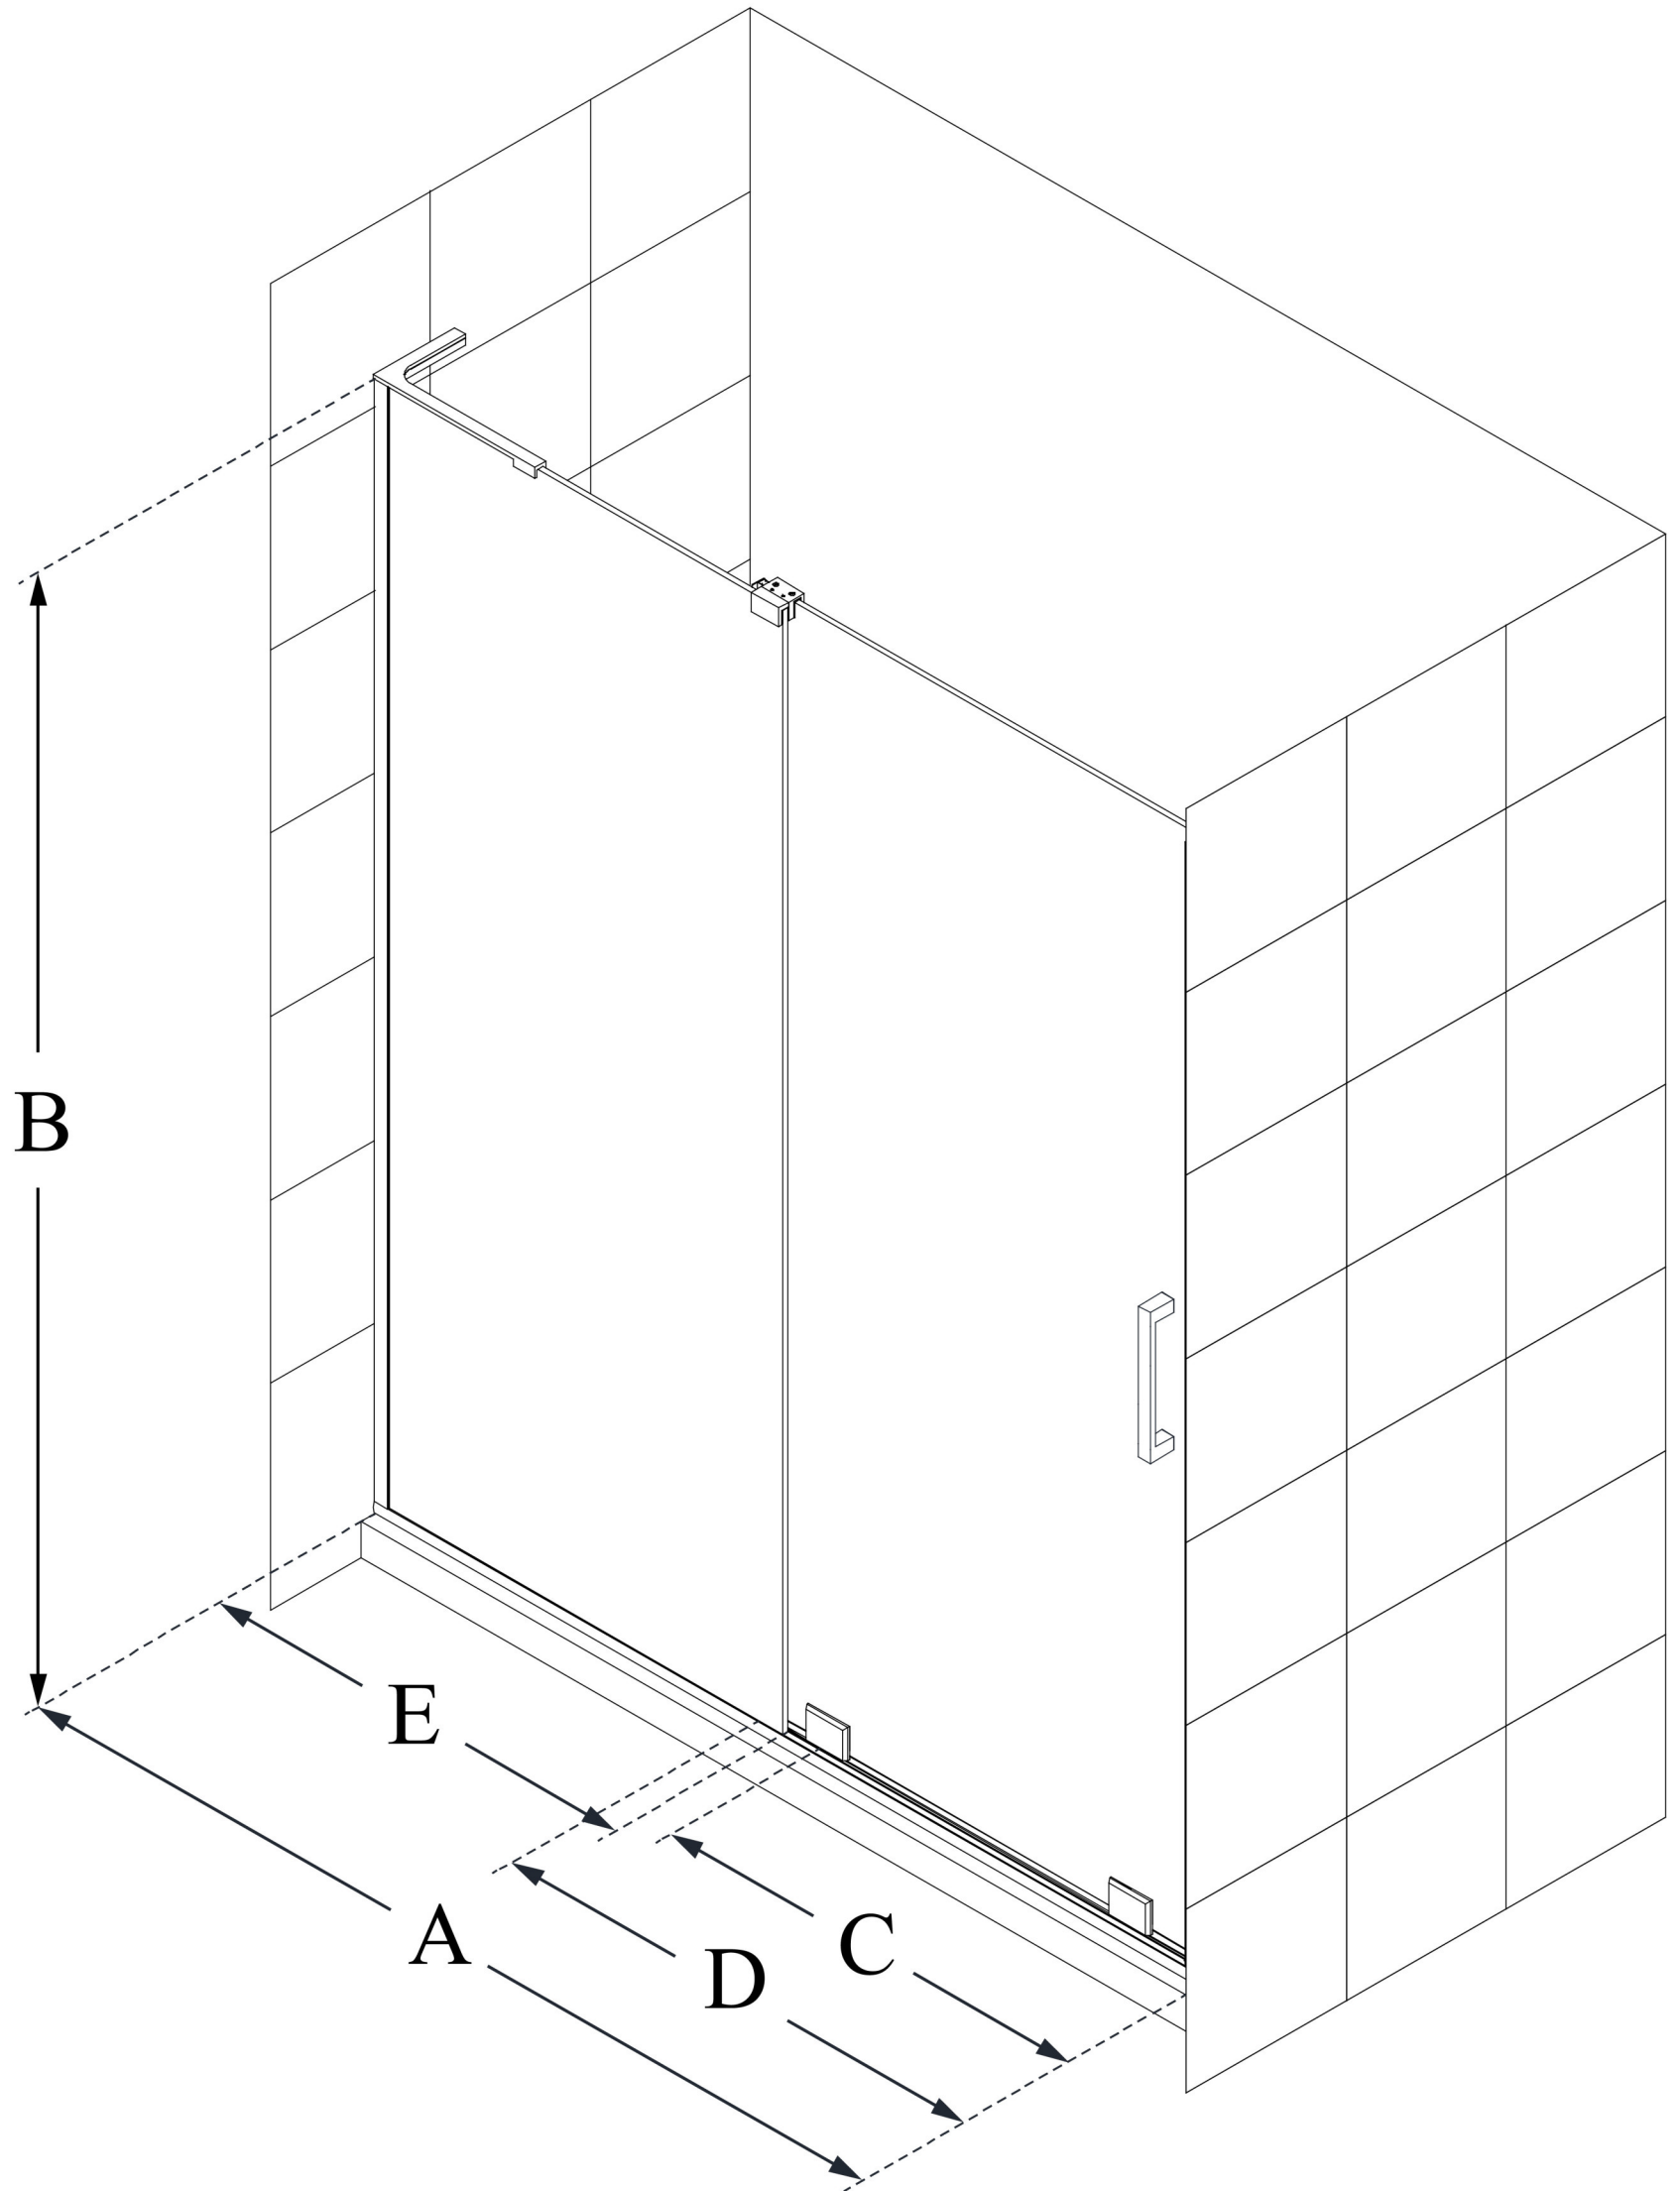

SHDR-1948724

MIRAGE-Z

DreamLine Mirage-Z 44-48 in. W x
72 in. H Frameless Sliding Shower
Door

SLIDING DOOR

CONFIGURATION DIMENSIONS:

A: 44 - 48 in.

MODEL WIDTH

B: 72 in.

MODEL HEIGHT

C: 15 - 19 in.

ACCESS WIDTH

D: 26 5/16 in.

DOOR WIDTH

E: 23 7/16 in.

INLINE PANEL WIDTH

DreamLine reserves the right to update or modify the hardware or materials pictured without prior notice for the purpose of product improvement and customer satisfaction.