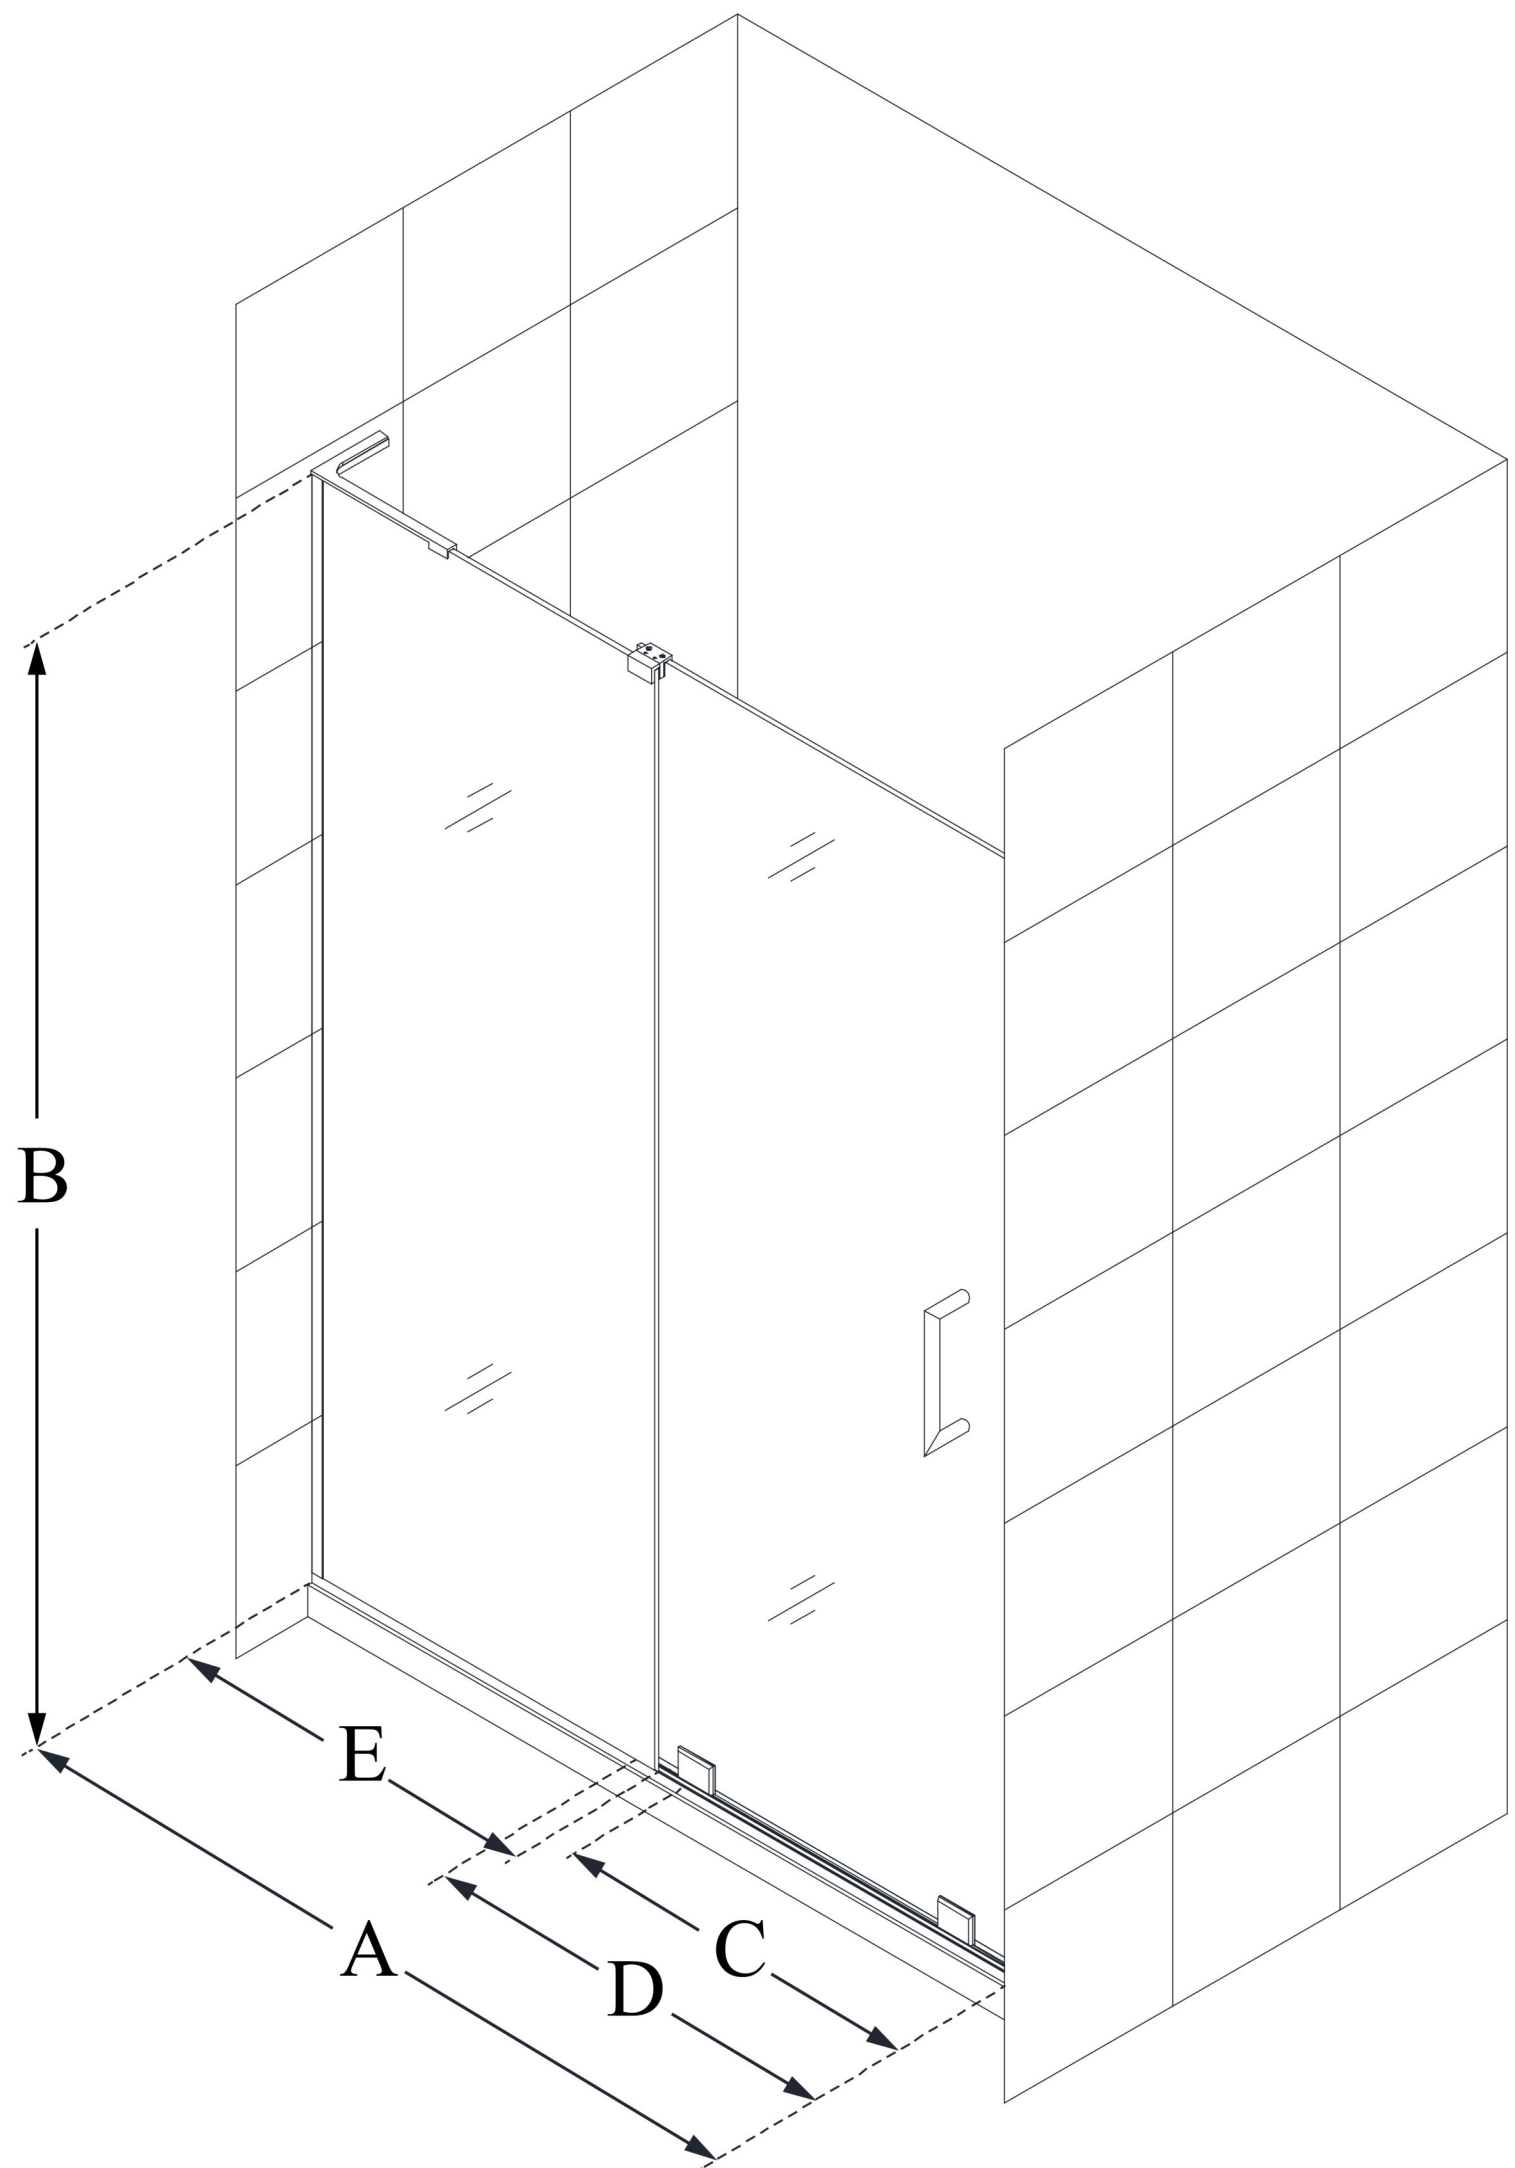

SHDR-1948723

MIRAGE-X

DreamLine Mirage-X 44-48 in. W
x 72 in. H Frameless Sliding Shower
Door

SLIDING DOOR

CONFIGURATION DIMENSIONS:

A: 44 - 48 in.

MODEL WIDTH

B: 72 in.

MODEL HEIGHT

C: 16 1/2 - 20 1/2 in.

ACCESS WIDTH

D: 26 5/16 in.

DOOR WIDTH

E: 23 7/16 in.

INLINE PANEL WIDTH

DreamLine reserves the right to update or modify the hardware or materials pictured without prior notice for the purpose of product improvement and customer satisfaction.