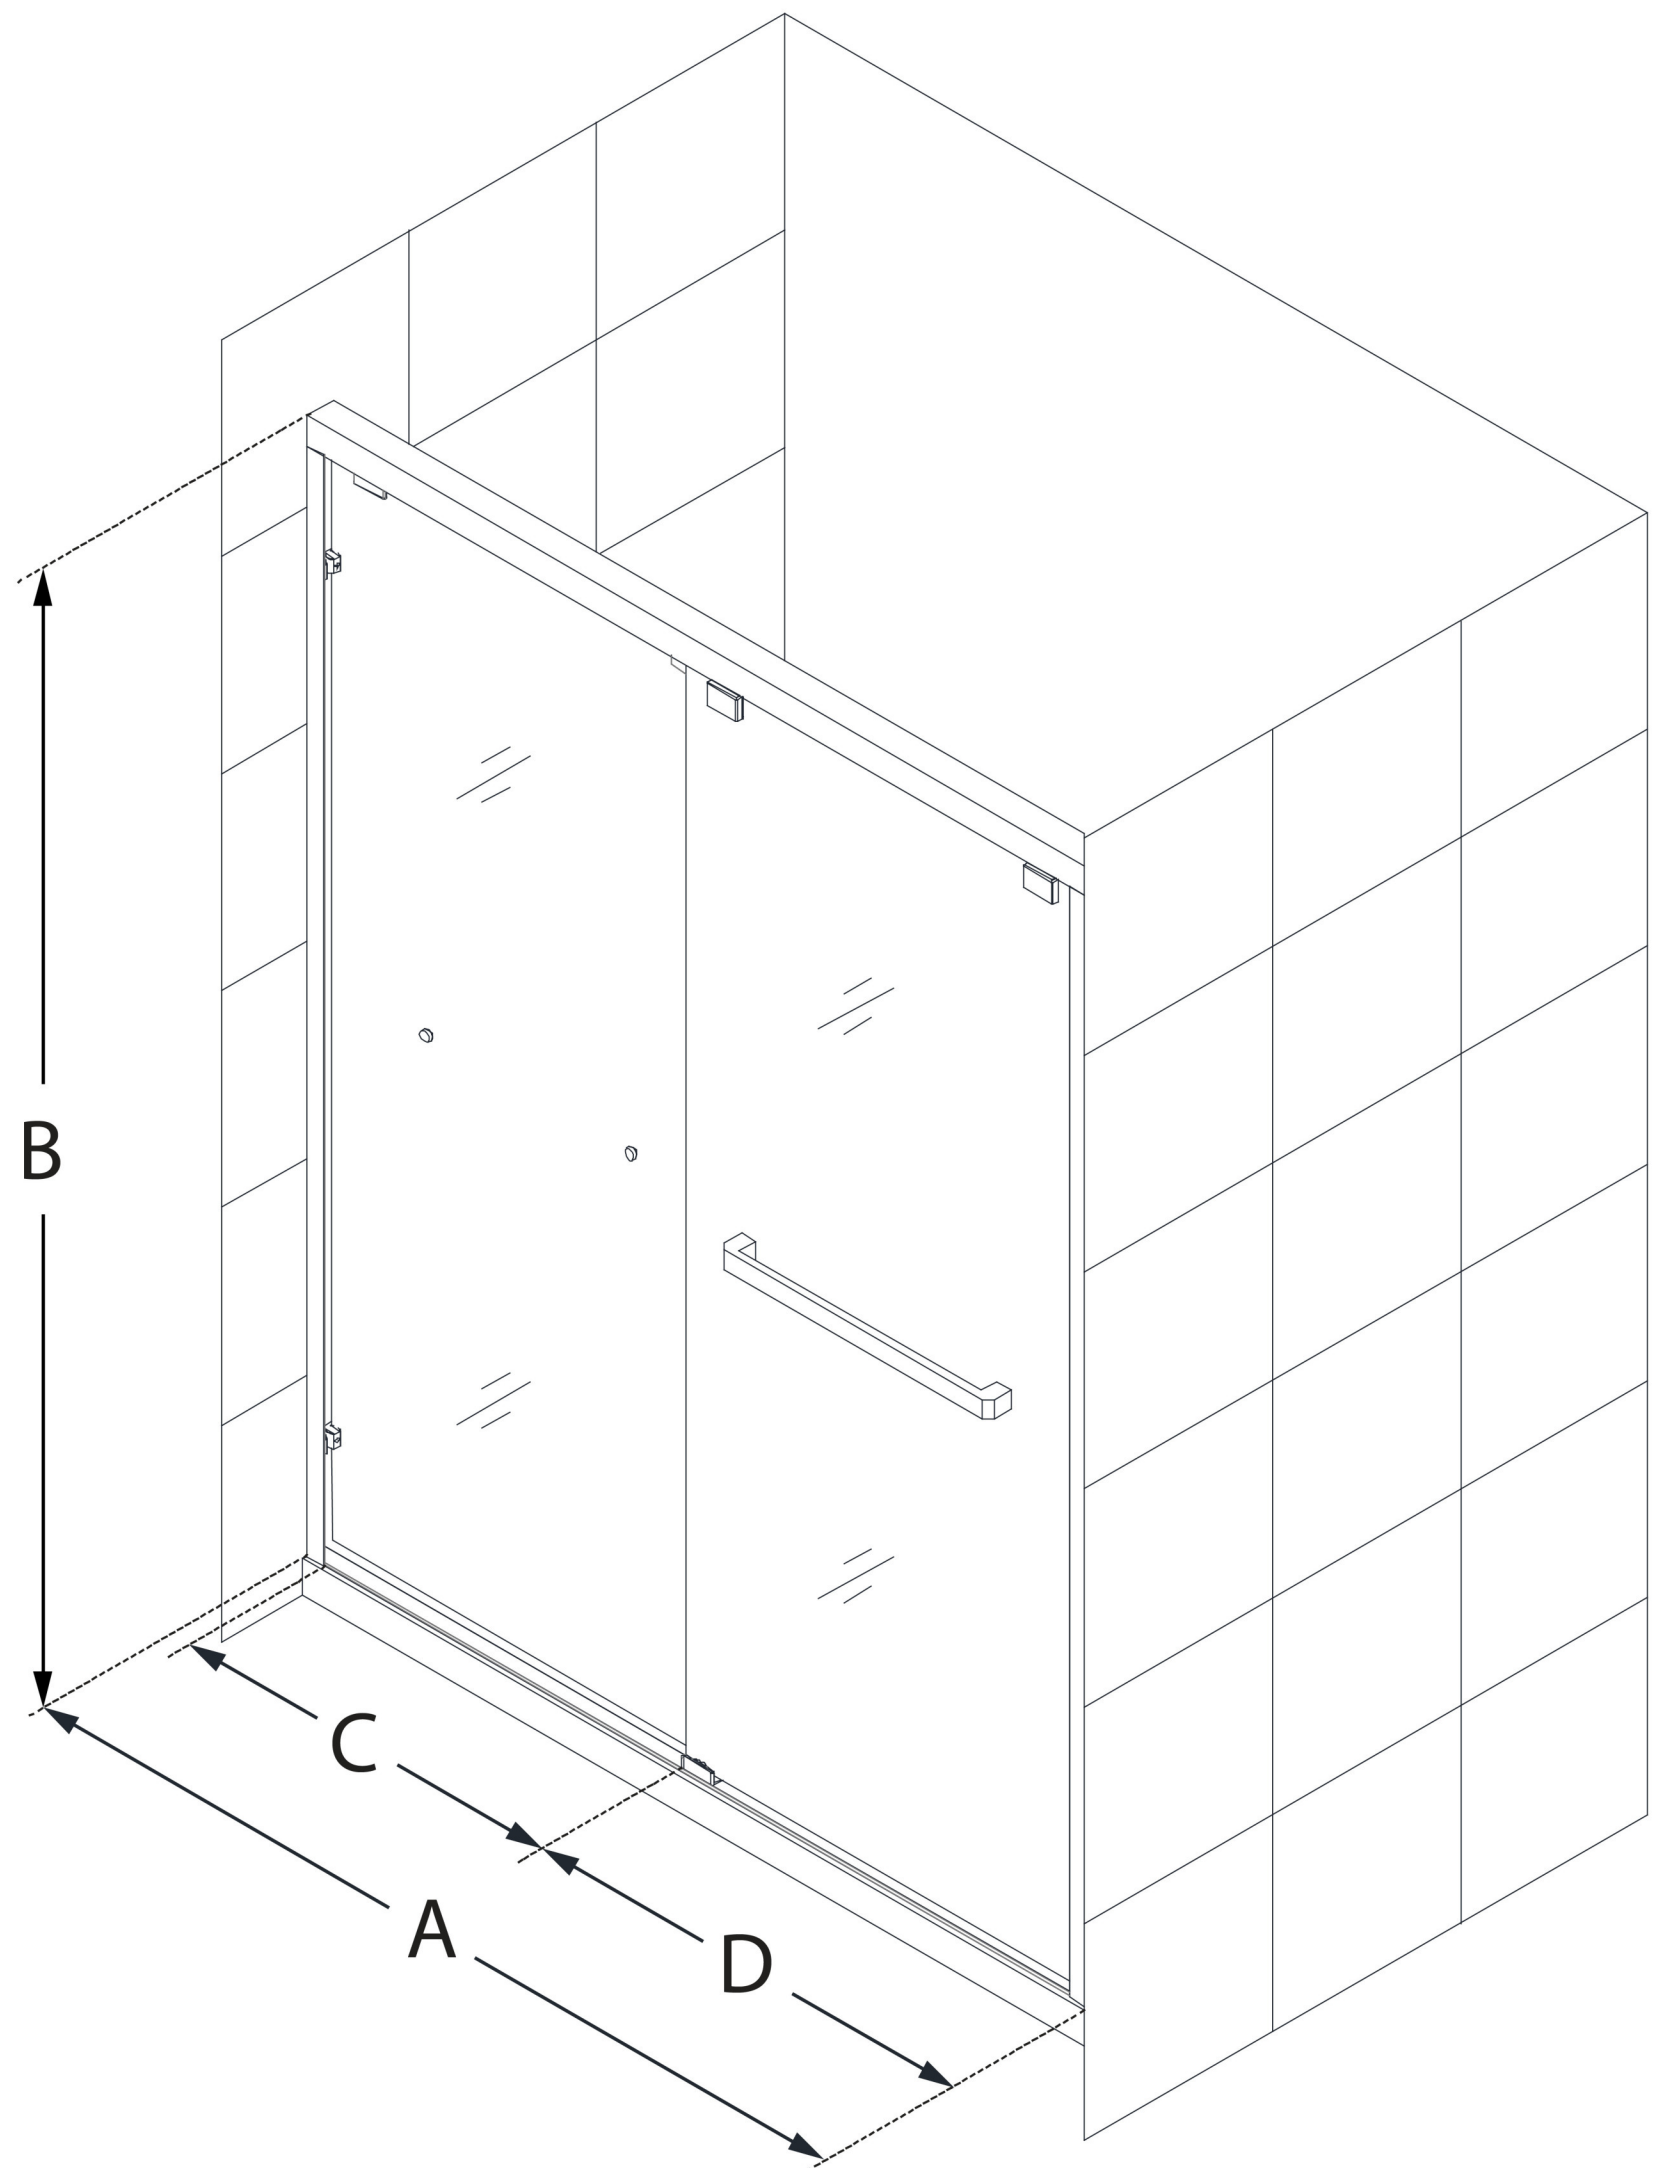

SHDR-1660760

ENCORE

DreamLine Encore 56-60 in. W x
76 in. H Frameless Bypass Sliding
Shower Door, Clear Glass

BYPASS DOOR

CONFIGURATION DIMENSIONS:

A: 56 - 60 in.

MODEL WIDTH

B: 76 in.

MODEL HEIGHT

C: 23 1/2 - 27 1/2 in.

ACCESS WIDTH

D: 30 5/8 in.

DOOR WIDTH

DreamLine reserves the right to update or modify the hardware or materials pictured without prior notice for the purpose of product improvement and customer satisfaction.