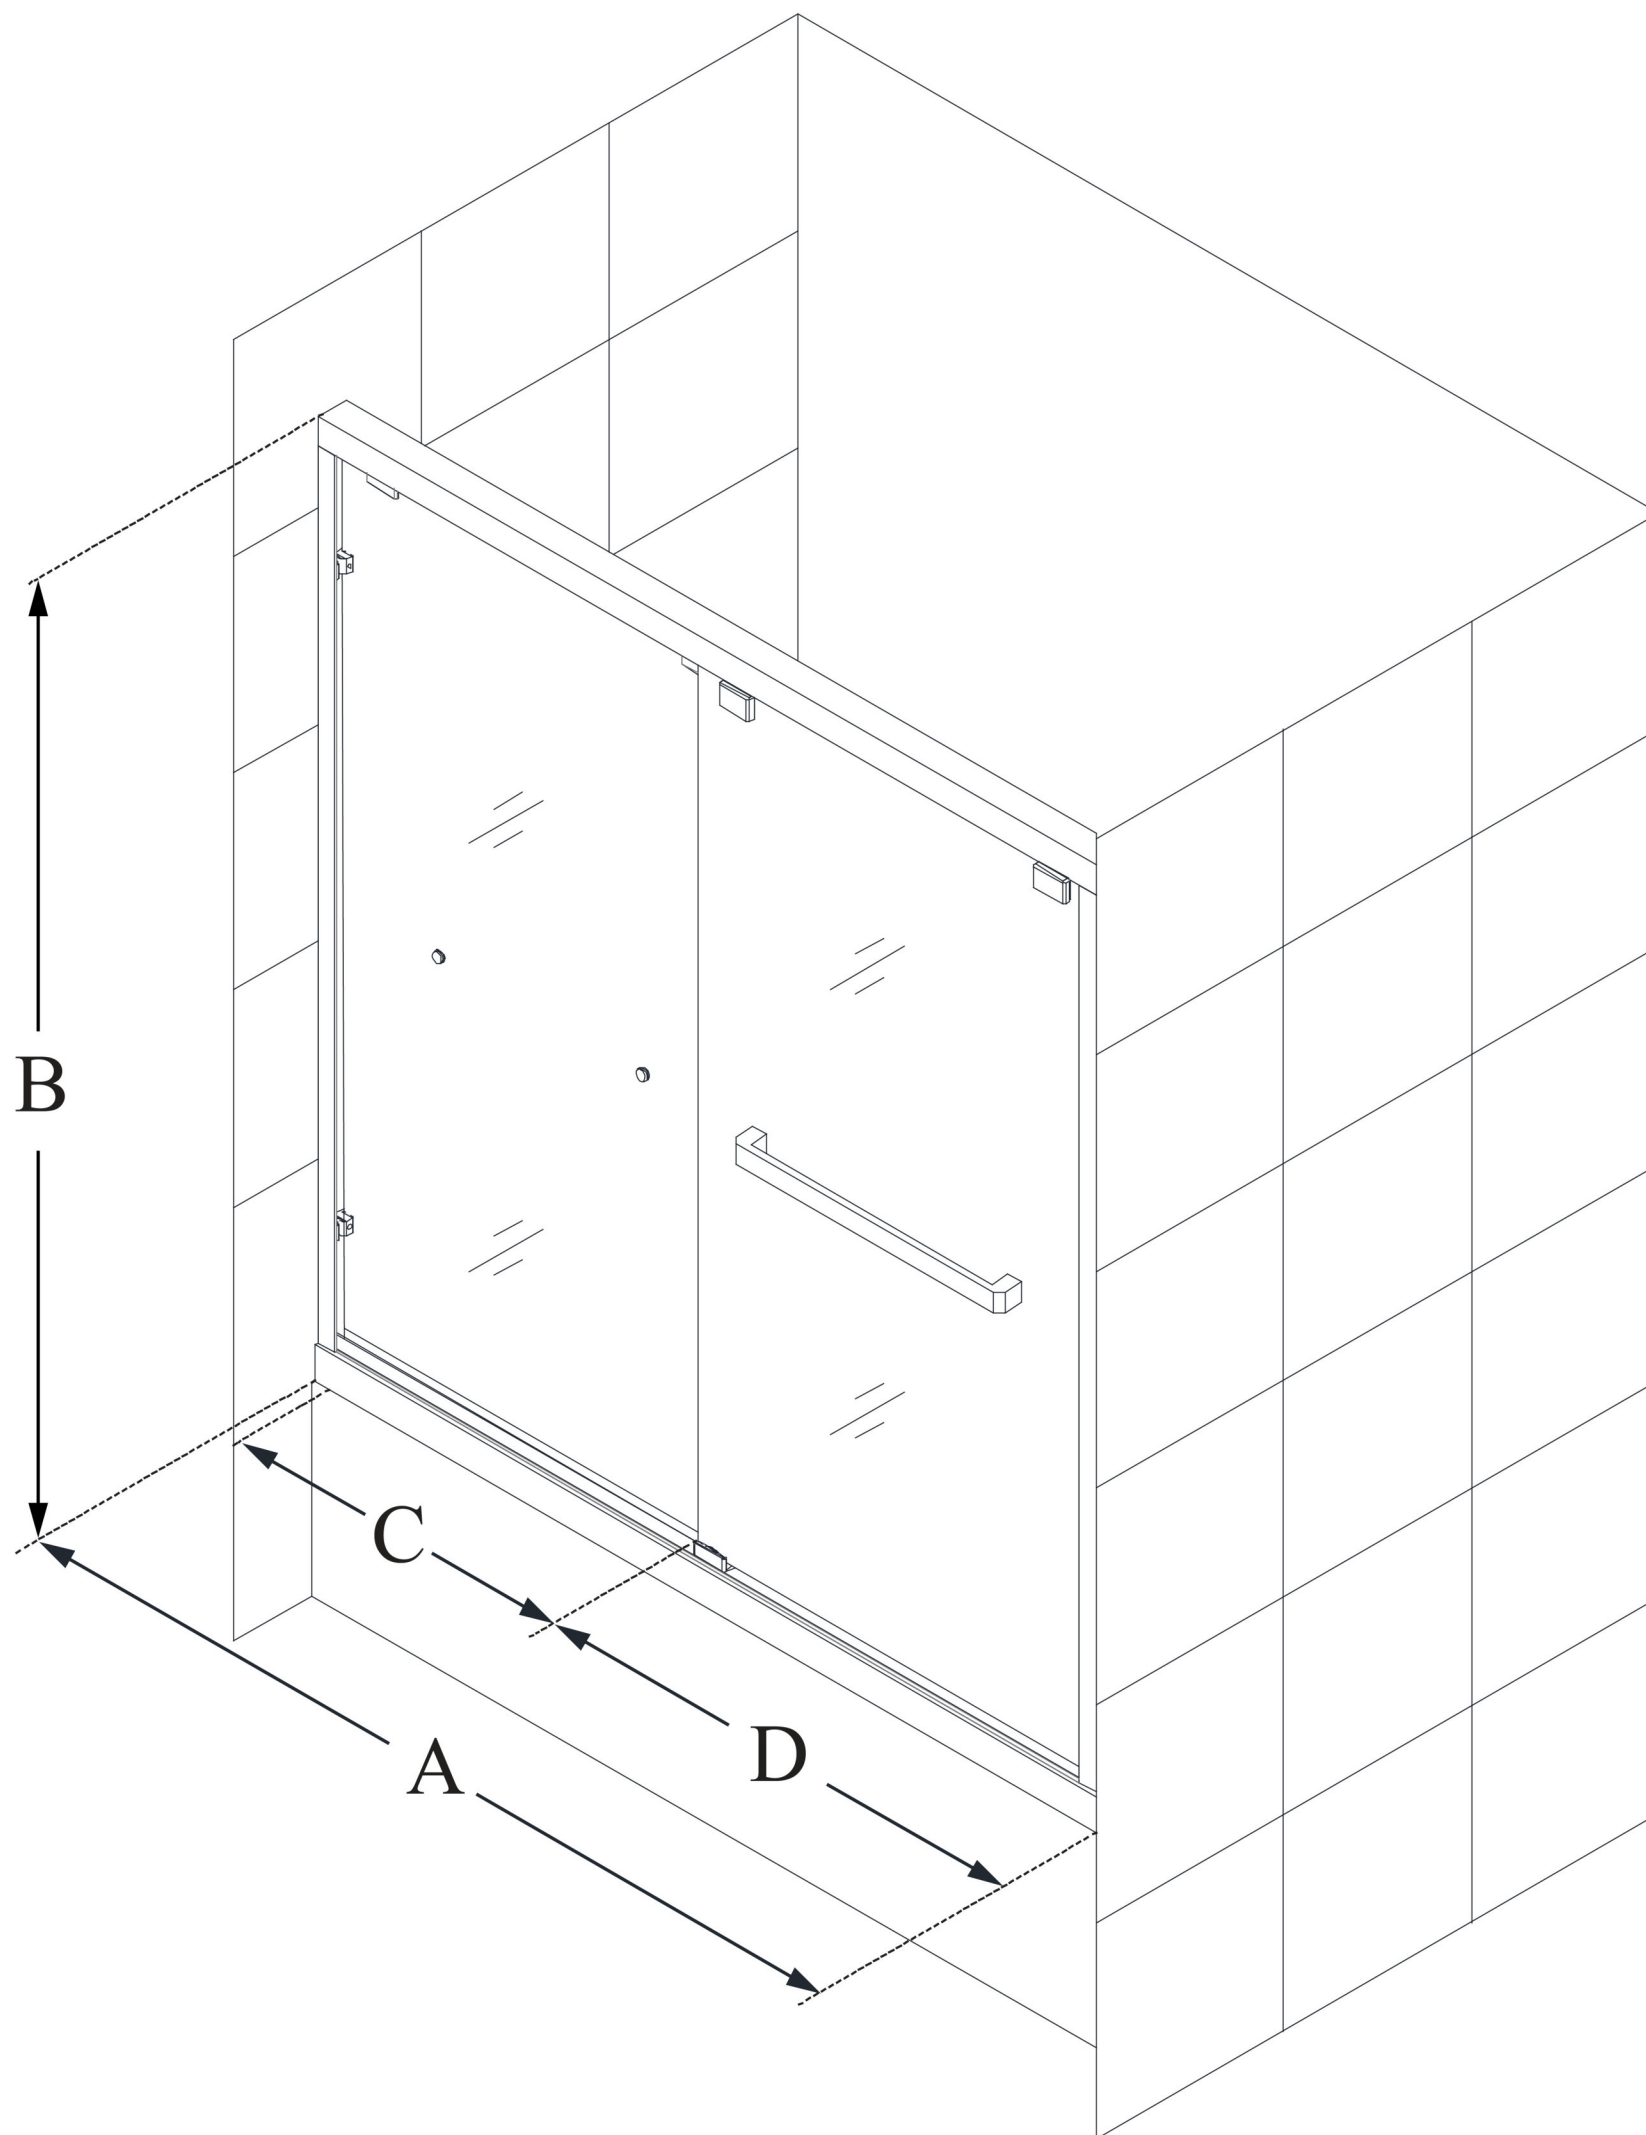

SHDR-1660580

ENCORE

DreamLine Encore 56-60 in. W x
58 in. H Frameless Bypass Sliding
Tub Door, Clear Glass

BYPASS DOOR

CONFIGURATION DIMENSIONS:

A: 56 - 60 in.

MODEL WIDTH

B: 58 in.

MODEL HEIGHT

C: 23 1/2 - 27 1/2 in.

ACCESS WIDTH

D: 30 5/8 in.

DOOR WIDTH

DreamLine reserves the right to update or modify the hardware or materials pictured without prior notice for the purpose of product improvement and customer satisfaction.