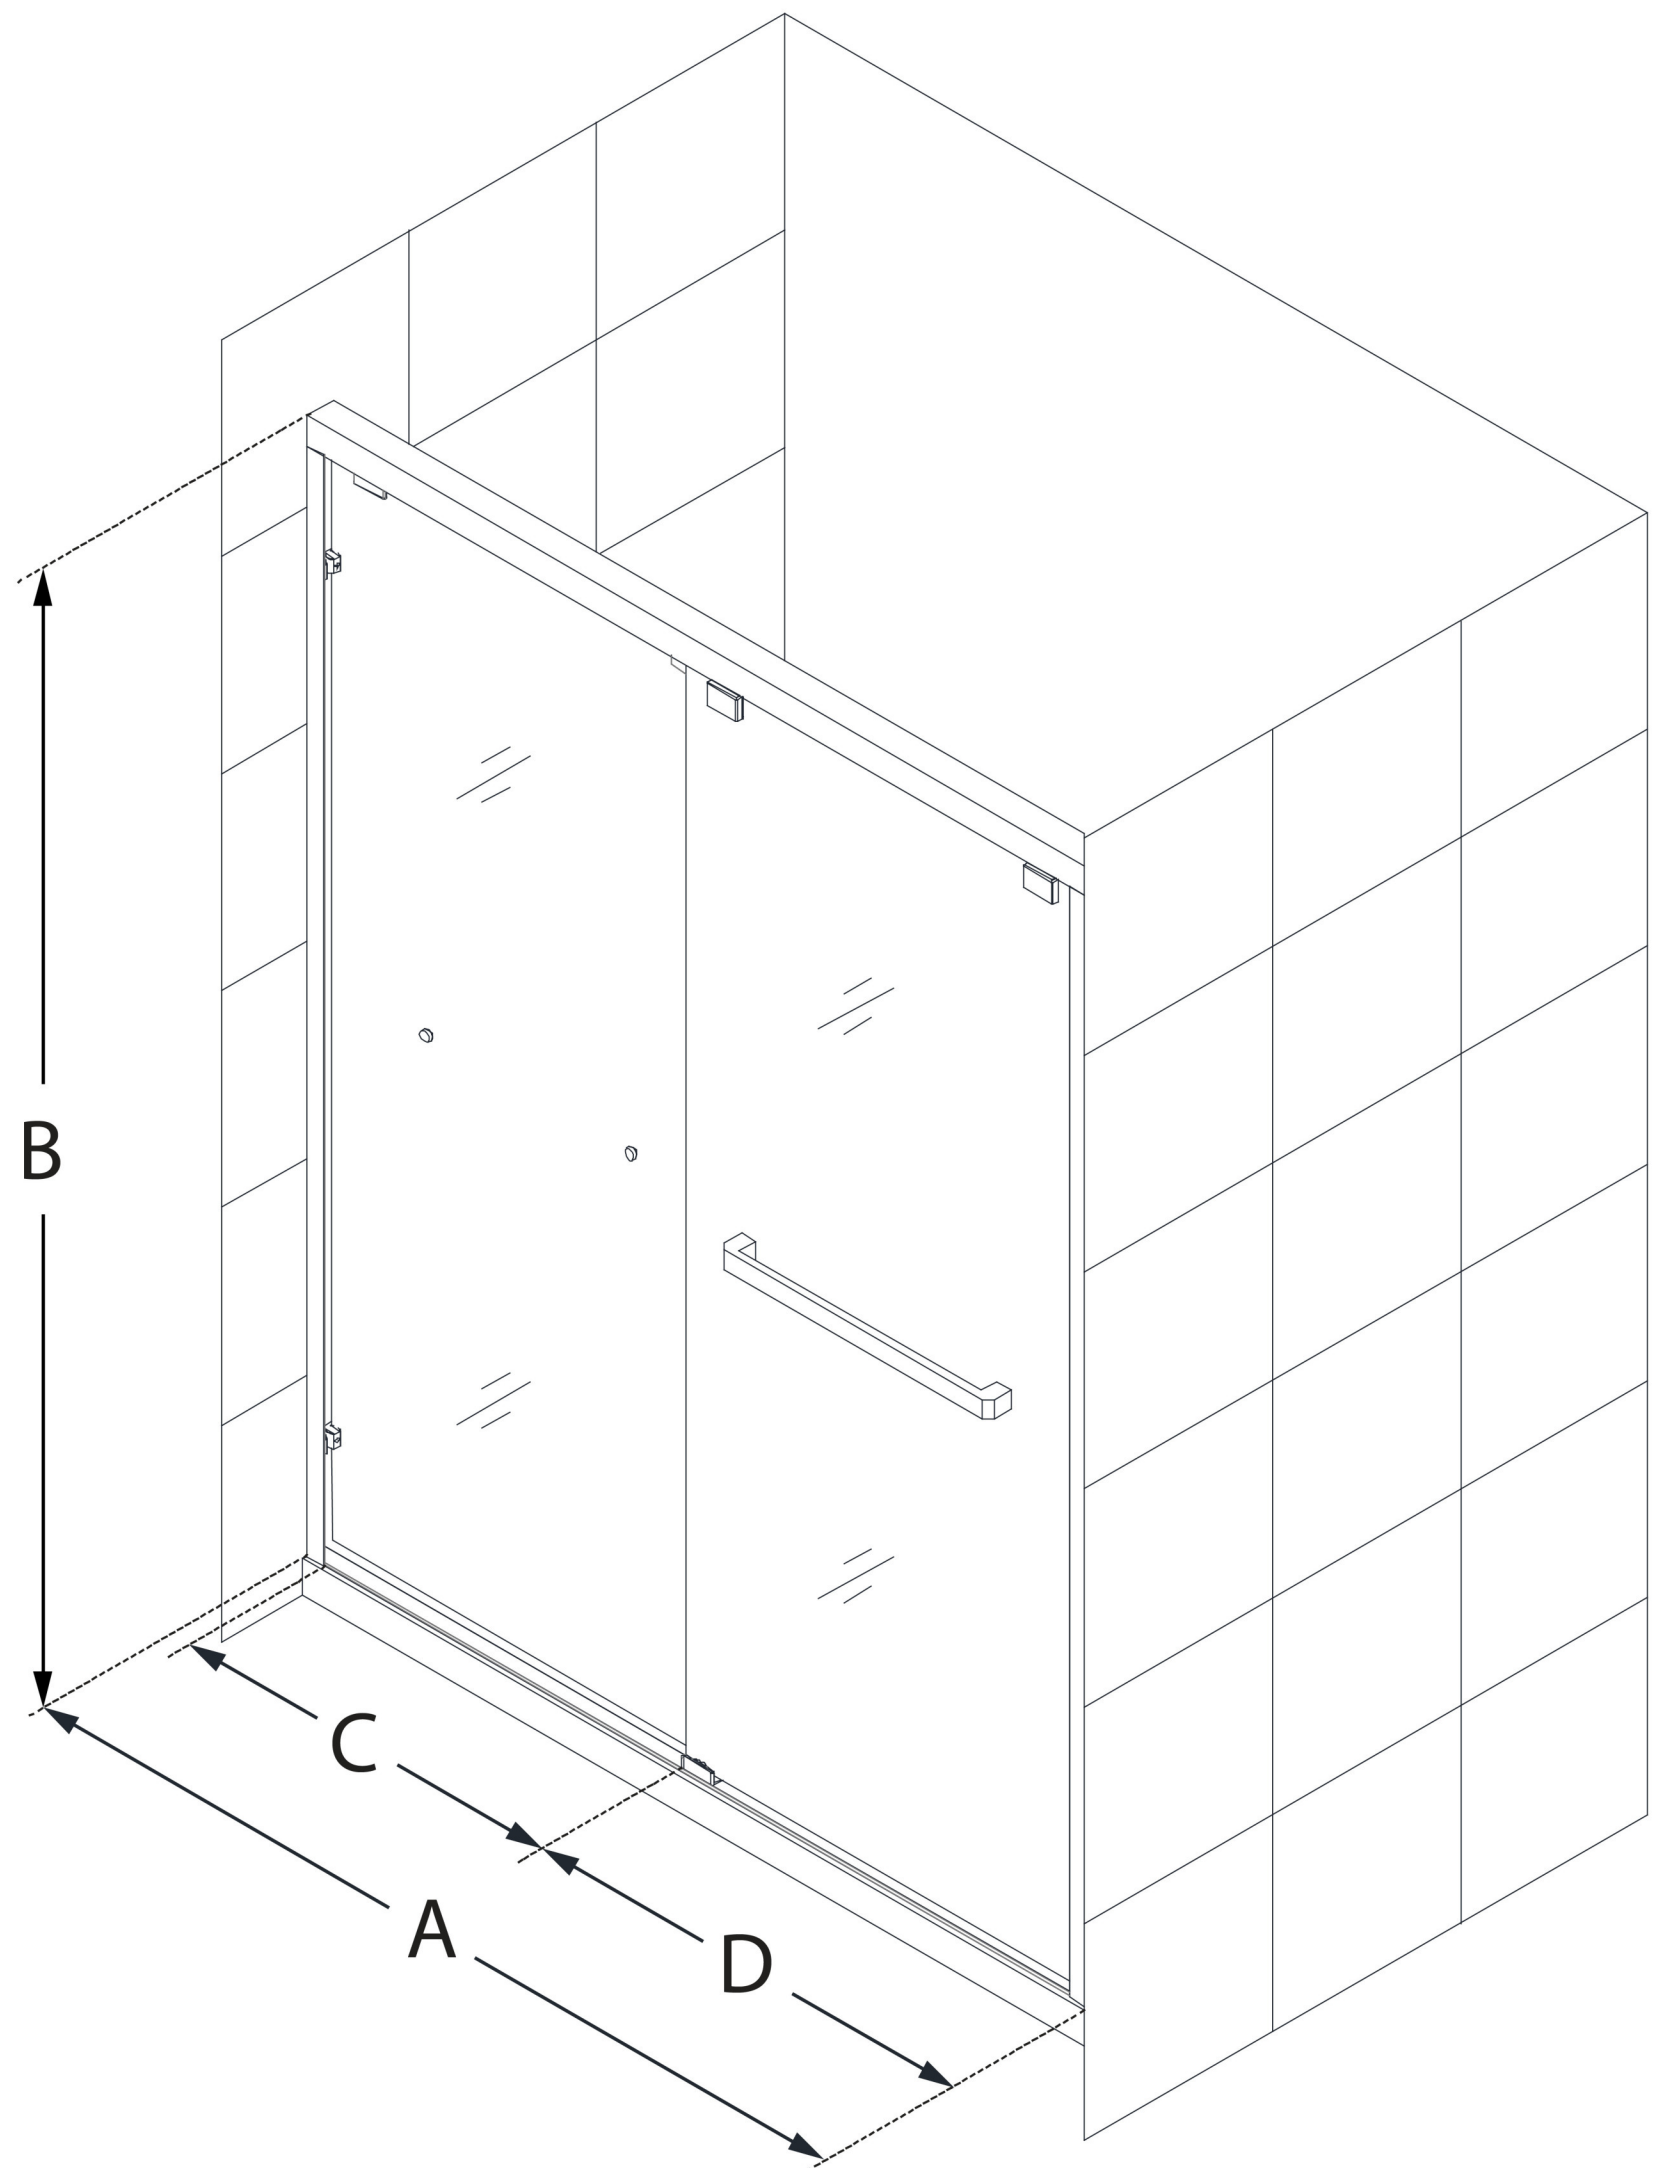

SHDR-1654760

ENCORE

DreamLine Encore 50-54 in. W x
76 in. H Frameless Bypass Sliding
Shower Door, Clear Glass

BYPASS DOOR

CONFIGURATION DIMENSIONS:

A: 50 - 54 in.

MODEL WIDTH

B: 76 in.

MODEL HEIGHT

C: 20 1/2 - 24 1/2 in.

ACCESS WIDTH

D: 27 5/8 in.

DOOR WIDTH

DreamLine reserves the right to update or modify the hardware or materials pictured without prior notice for the purpose of product improvement and customer satisfaction.