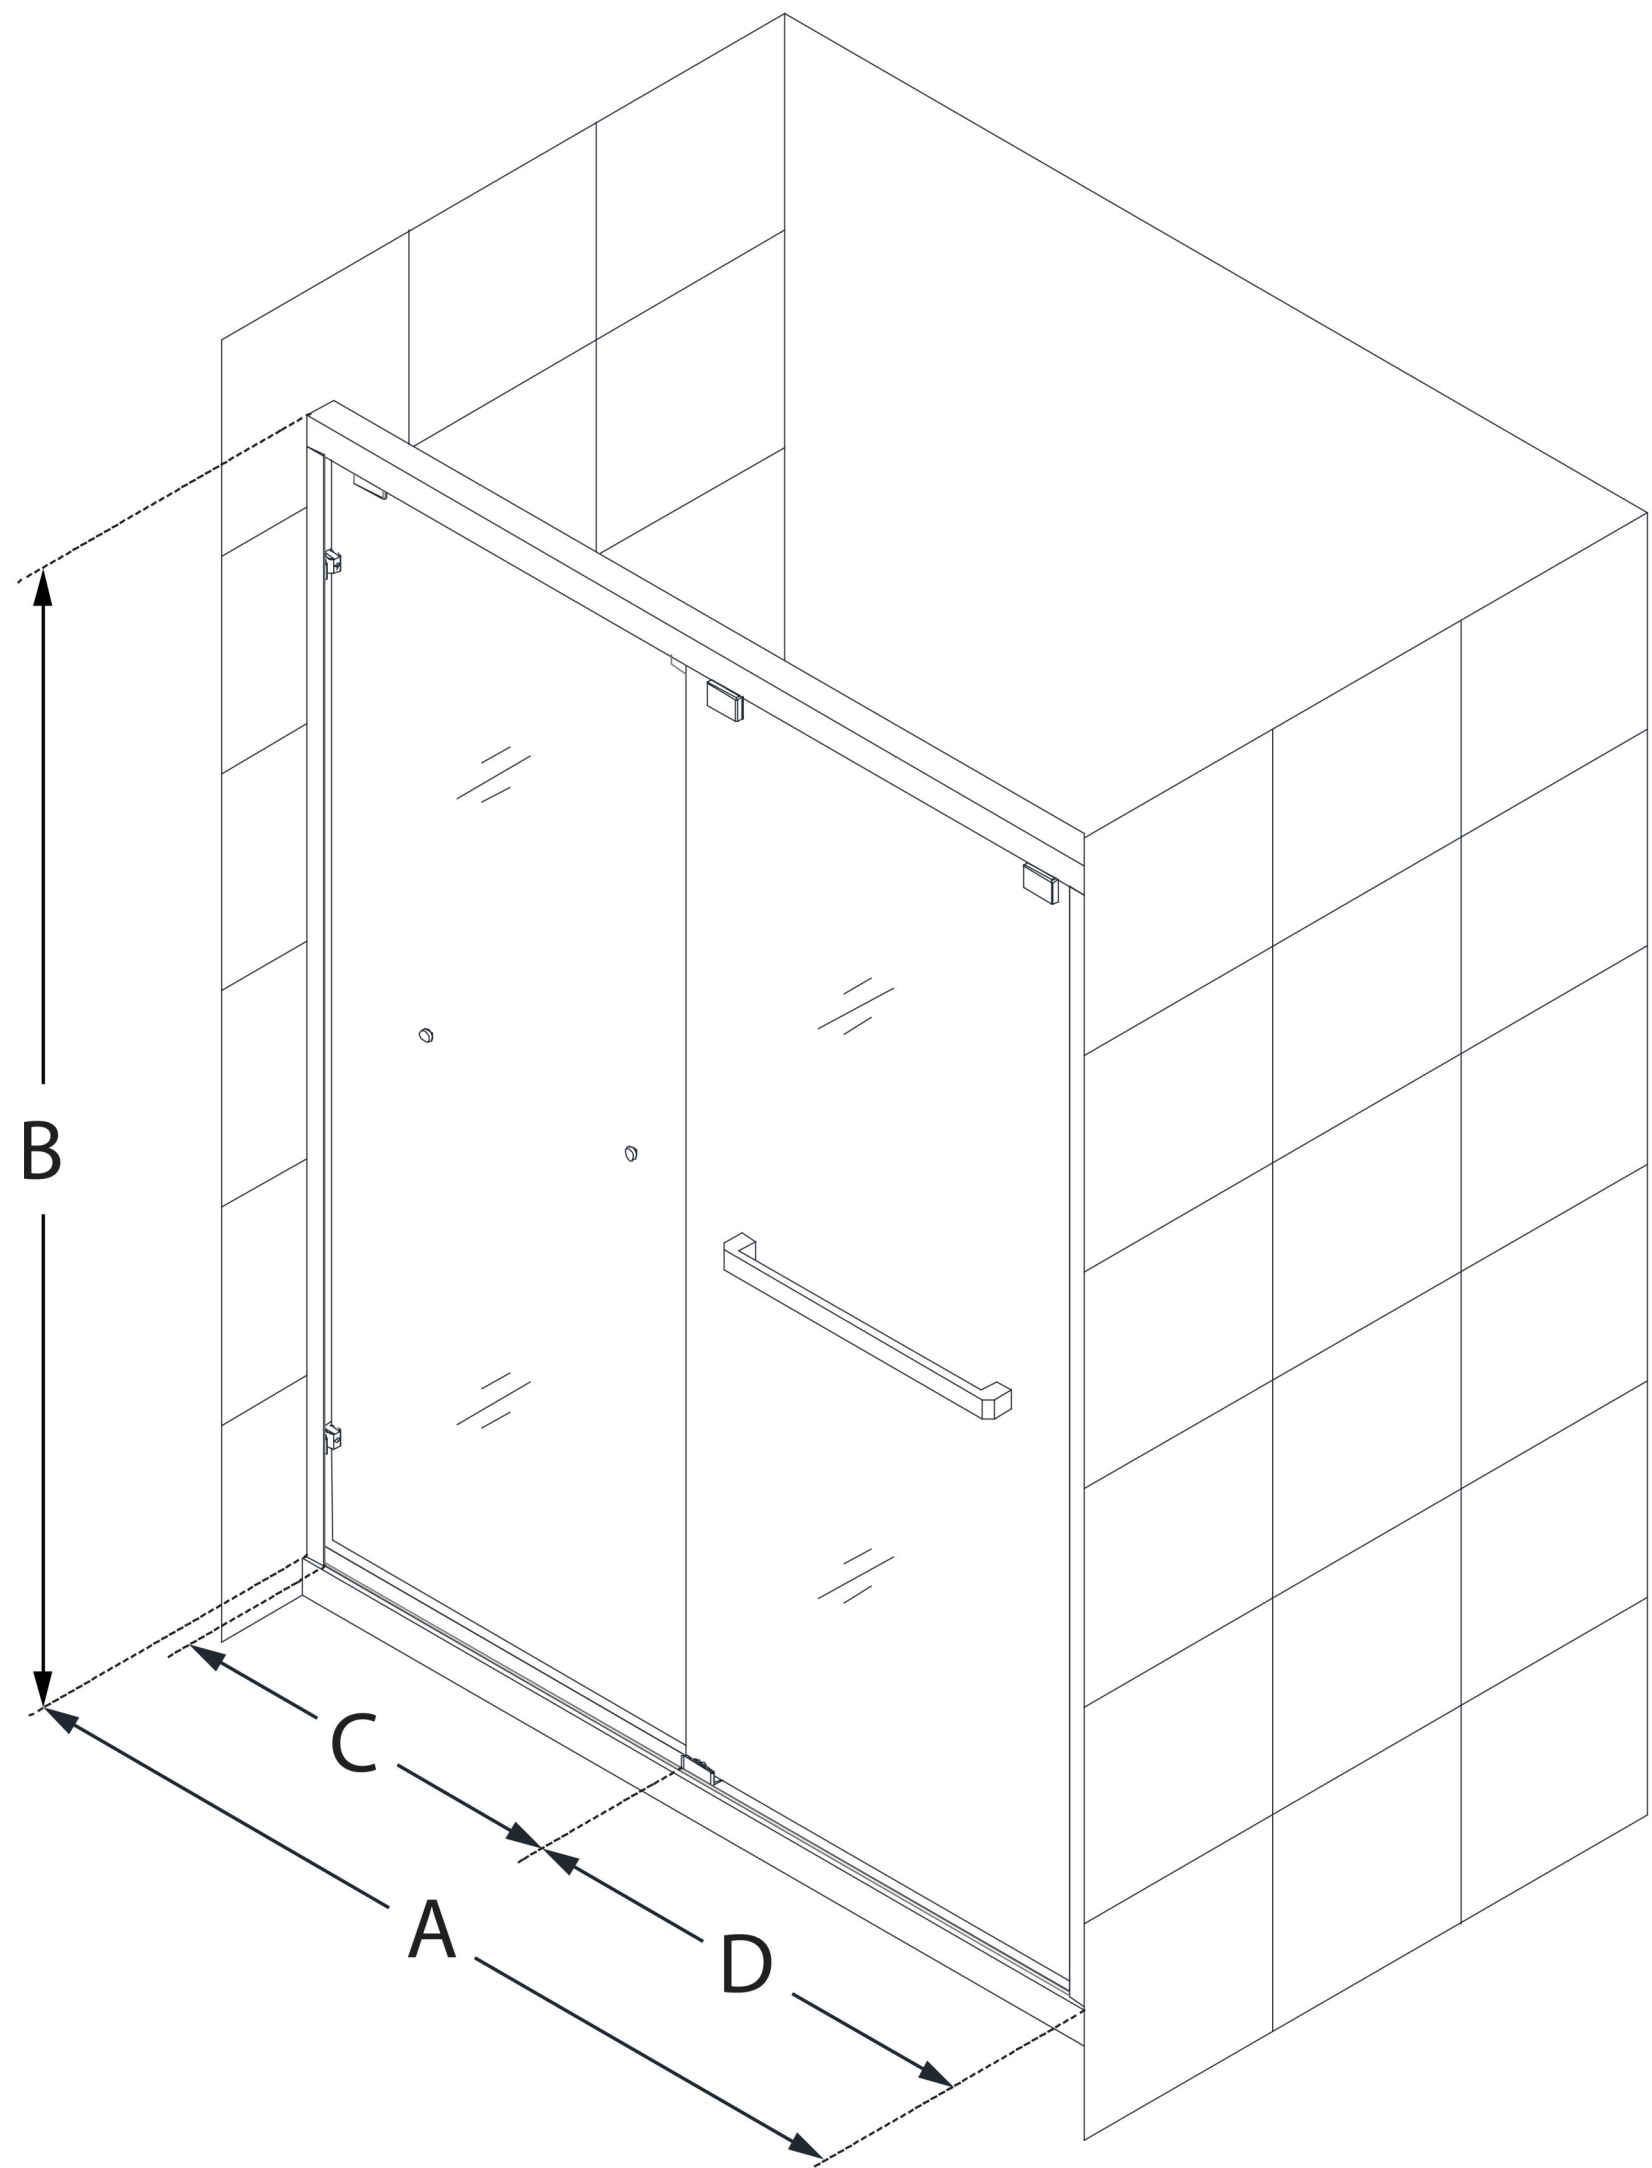

SHDR-1648760

ENCORE

DreamLine Encore 44-48 in. W x
76 in. H Frameless Bypass Sliding
Shower Door, Clear Glass

BYPASS DOOR

CONFIGURATION DIMENSIONS:

A: 44 - 48 in.

MODEL WIDTH

B: 76 in.

MODEL HEIGHT

C: 18 5/16 - 22 5/16 in.

ACCESS WIDTH

D: 24 5/8 in.

DOOR WIDTH

DreamLine reserves the right to update or modify the hardware or materials pictured without prior notice for the purpose of product improvement and customer satisfaction.