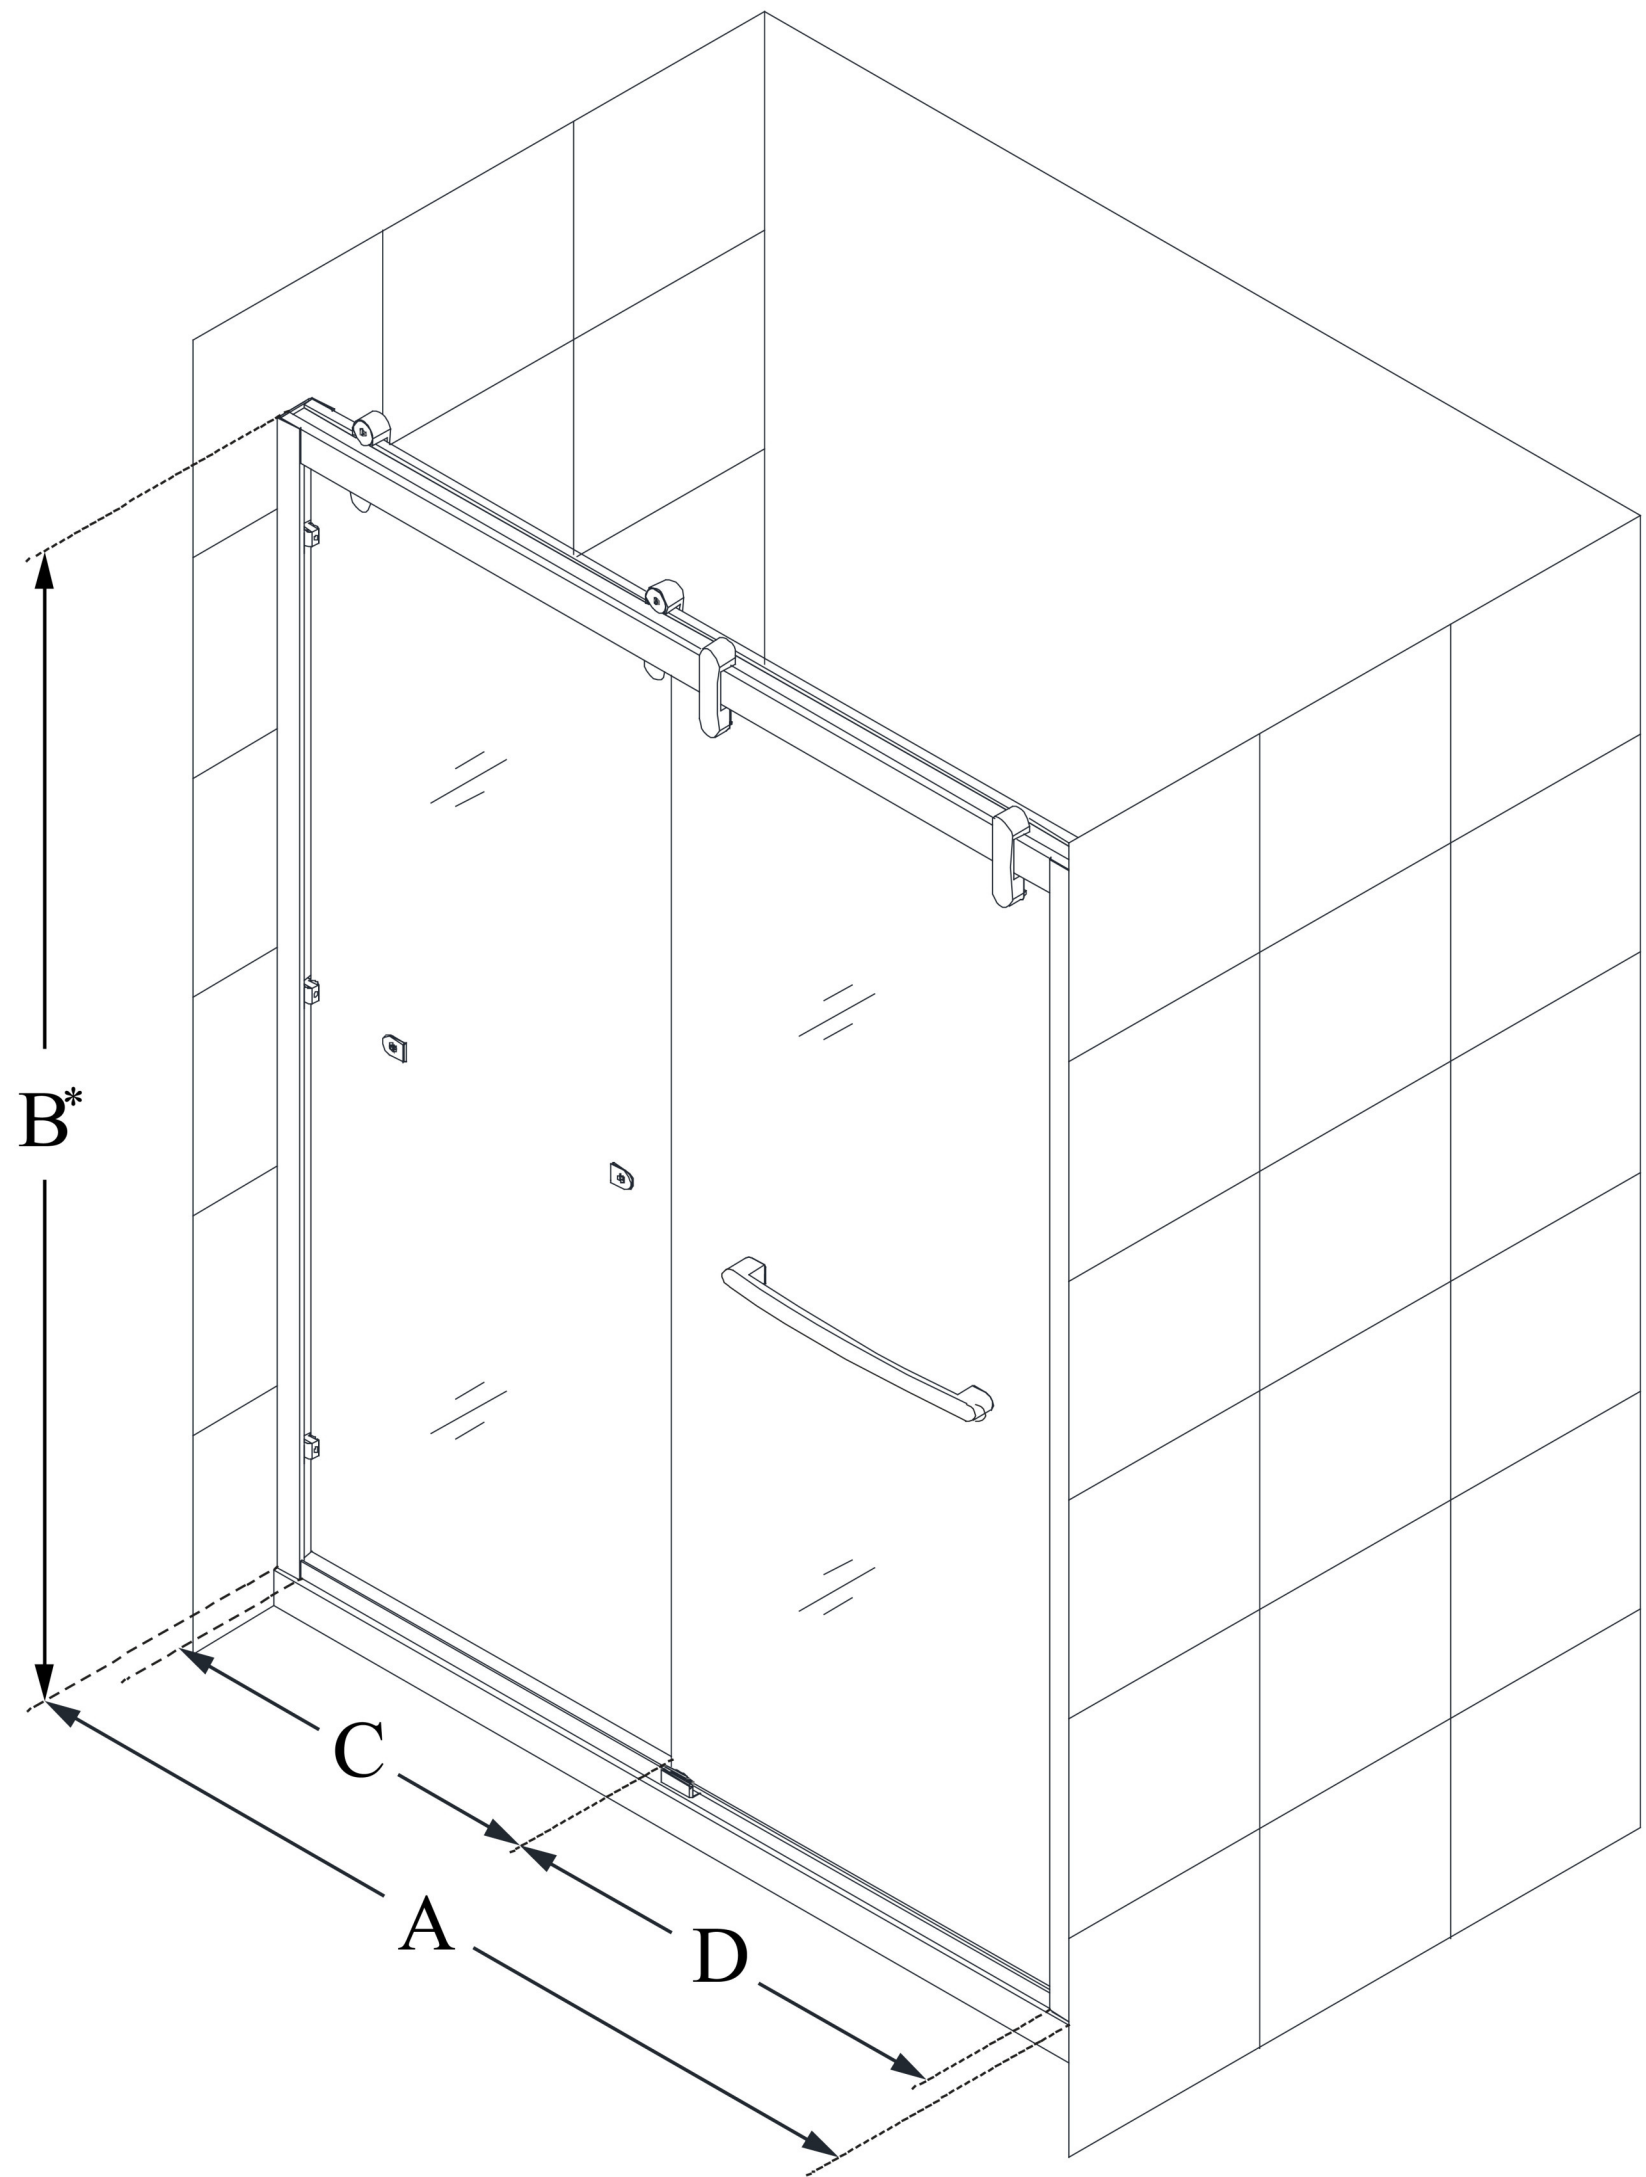

## **CAVALIER**

DreamLine Cavalier 56-60 in. W  
x 77 3/8 in. H Frameless Bypass  
Sliding Shower Door

**BYPASS DOOR**

### **CONFIGURATION DIMENSIONS:**

**A: 56 - 60 in.**

MODEL WIDTH

**B: 76 in. (77 3/8 in. to top of rollers)**

MODEL HEIGHT

**C: 23 1/4 - 27 1/4 in.**

ACCESS WIDTH

**D: 30 5/8 in.**

DOOR WIDTH

DreamLine reserves the right to update or modify the hardware or materials pictured without prior notice for the purpose of product improvement and customer satisfaction.