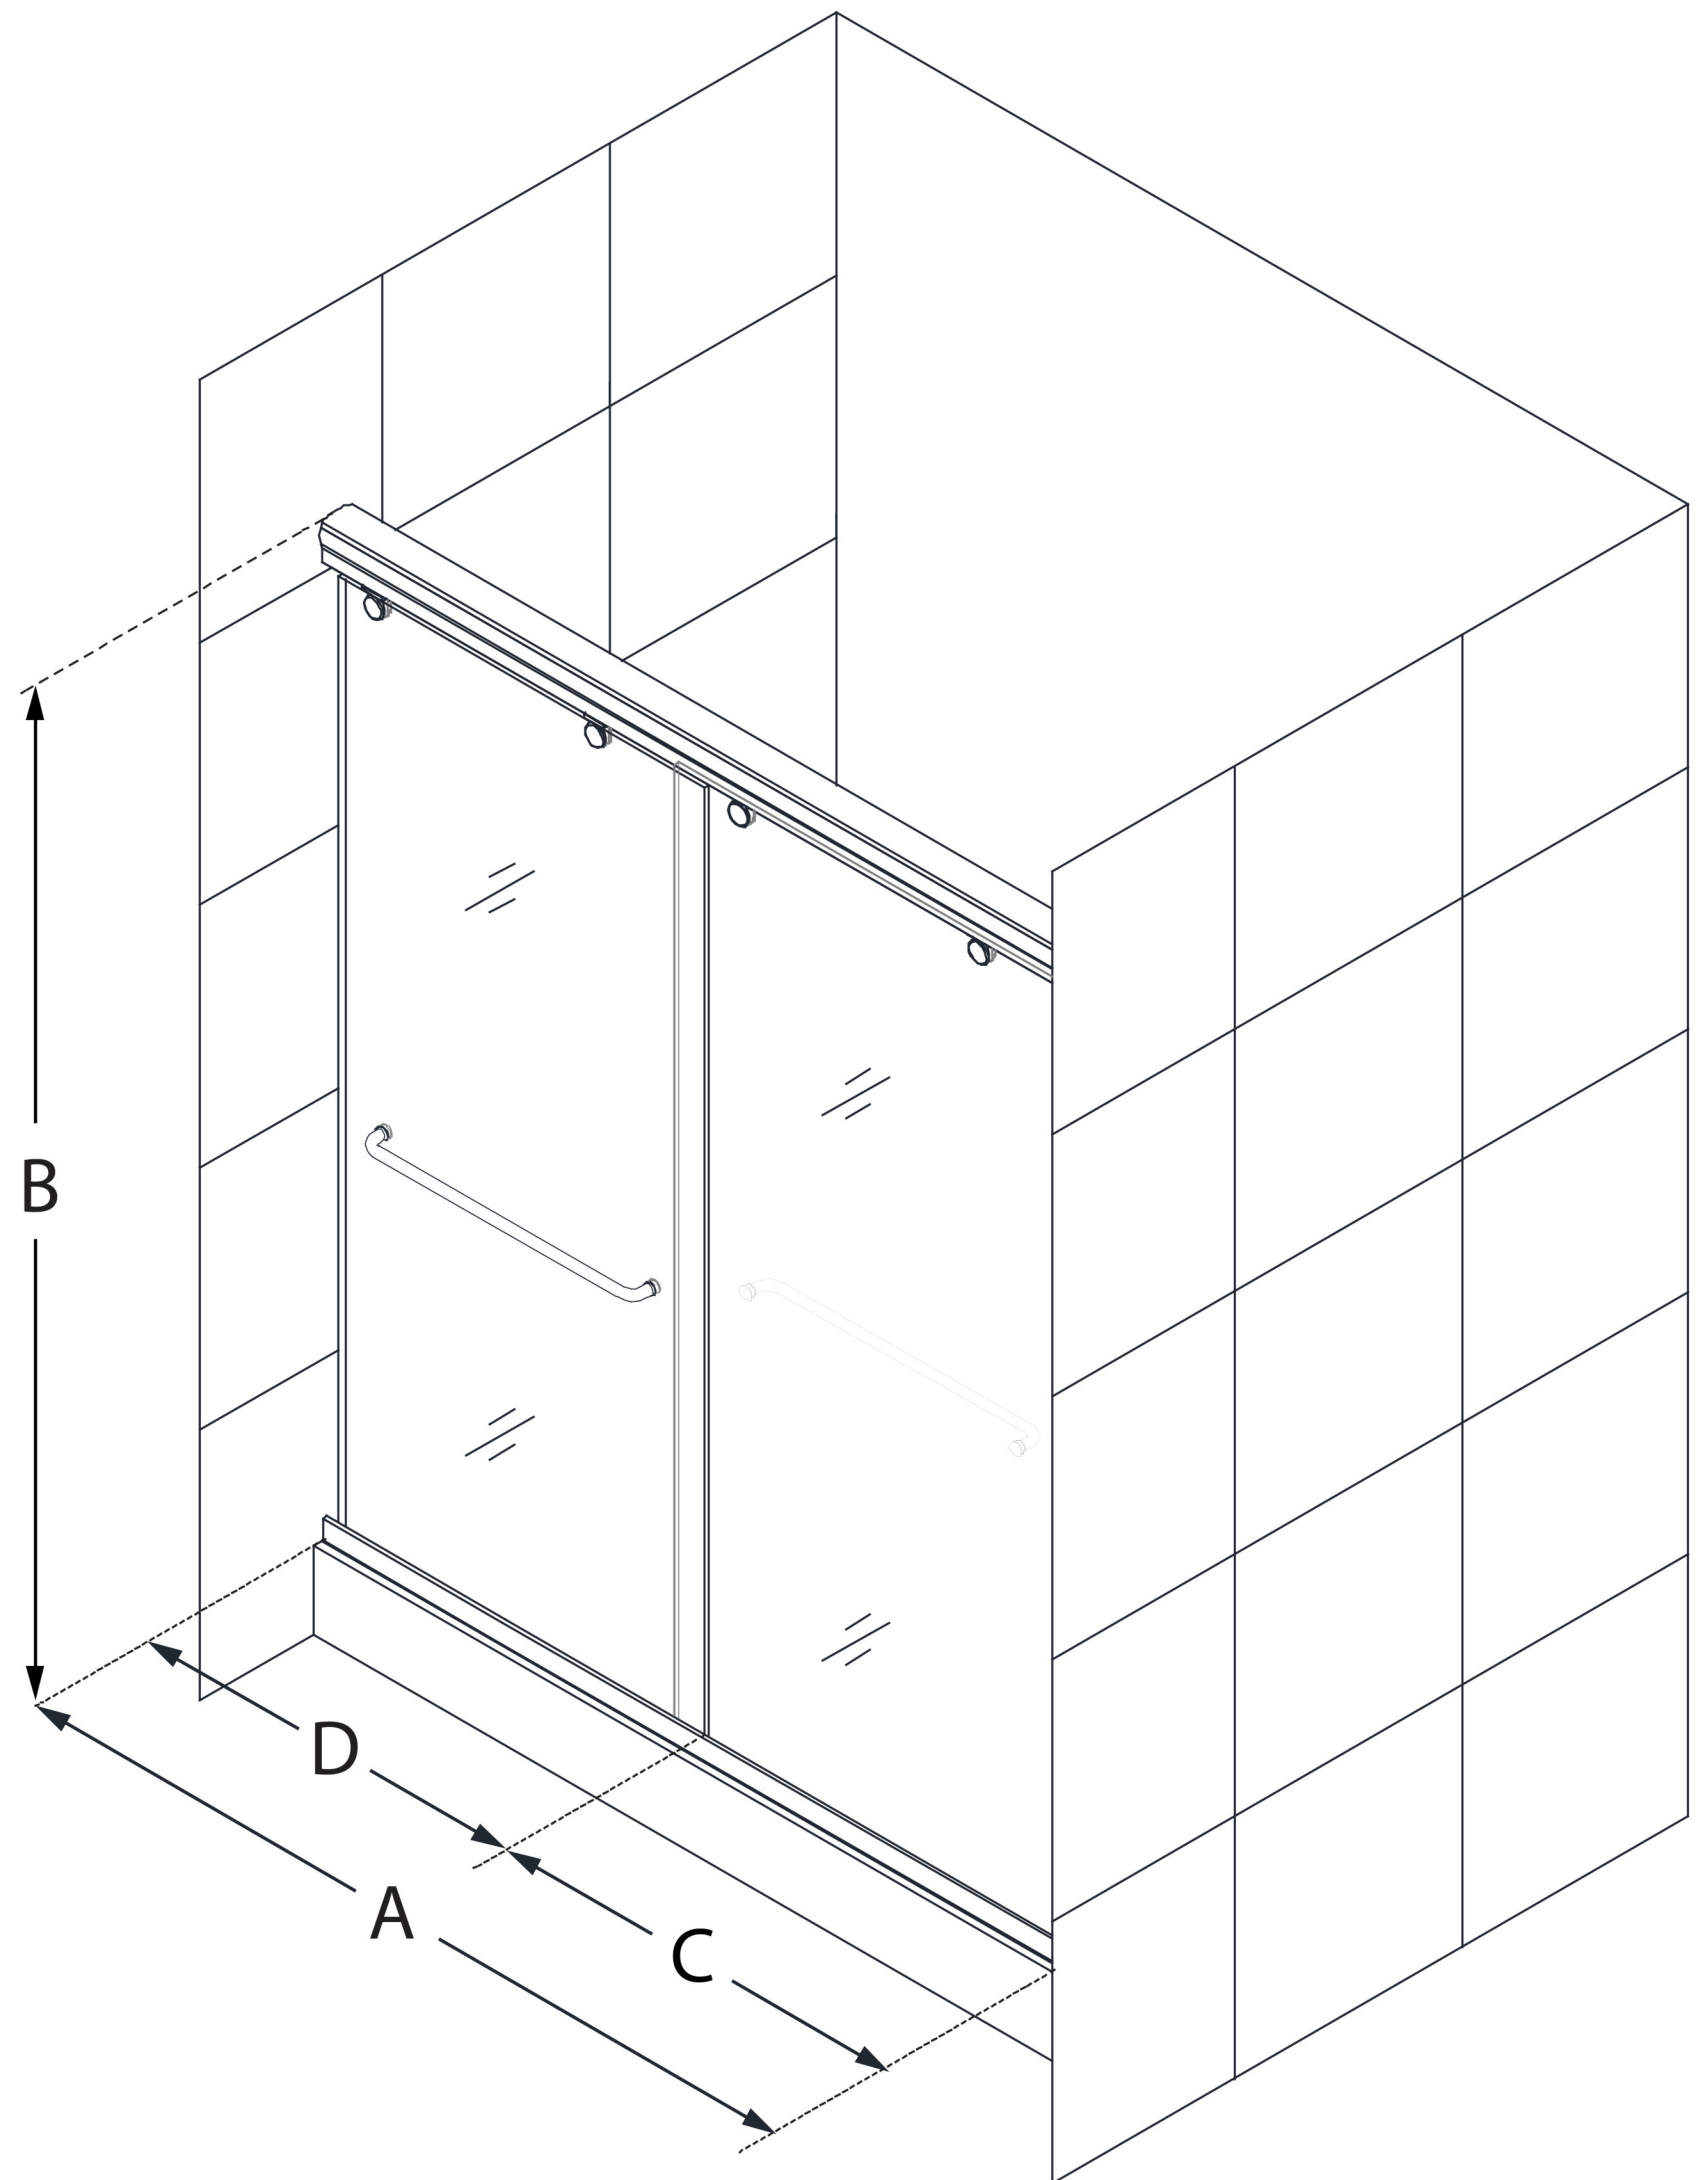

SHDR-1360760

CHARISMA

DreamLine Charisma 56-60 in. W
x 76 in. H Frameless Bypass Sliding
Shower Door

BYPASS DOOR

CONFIGURATION DIMENSIONS:

A: 56 - 60 in.

MODEL WIDTH

B: 76 in.

MODEL HEIGHT

C: 24 3/4 - 28 3/4 in.

ACCESS WIDTH

D: 30 13/16 in.

DOOR WIDTH

DreamLine reserves the right to update or modify the hardware or materials pictured without prior notice for the purpose of product improvement and customer satisfaction.