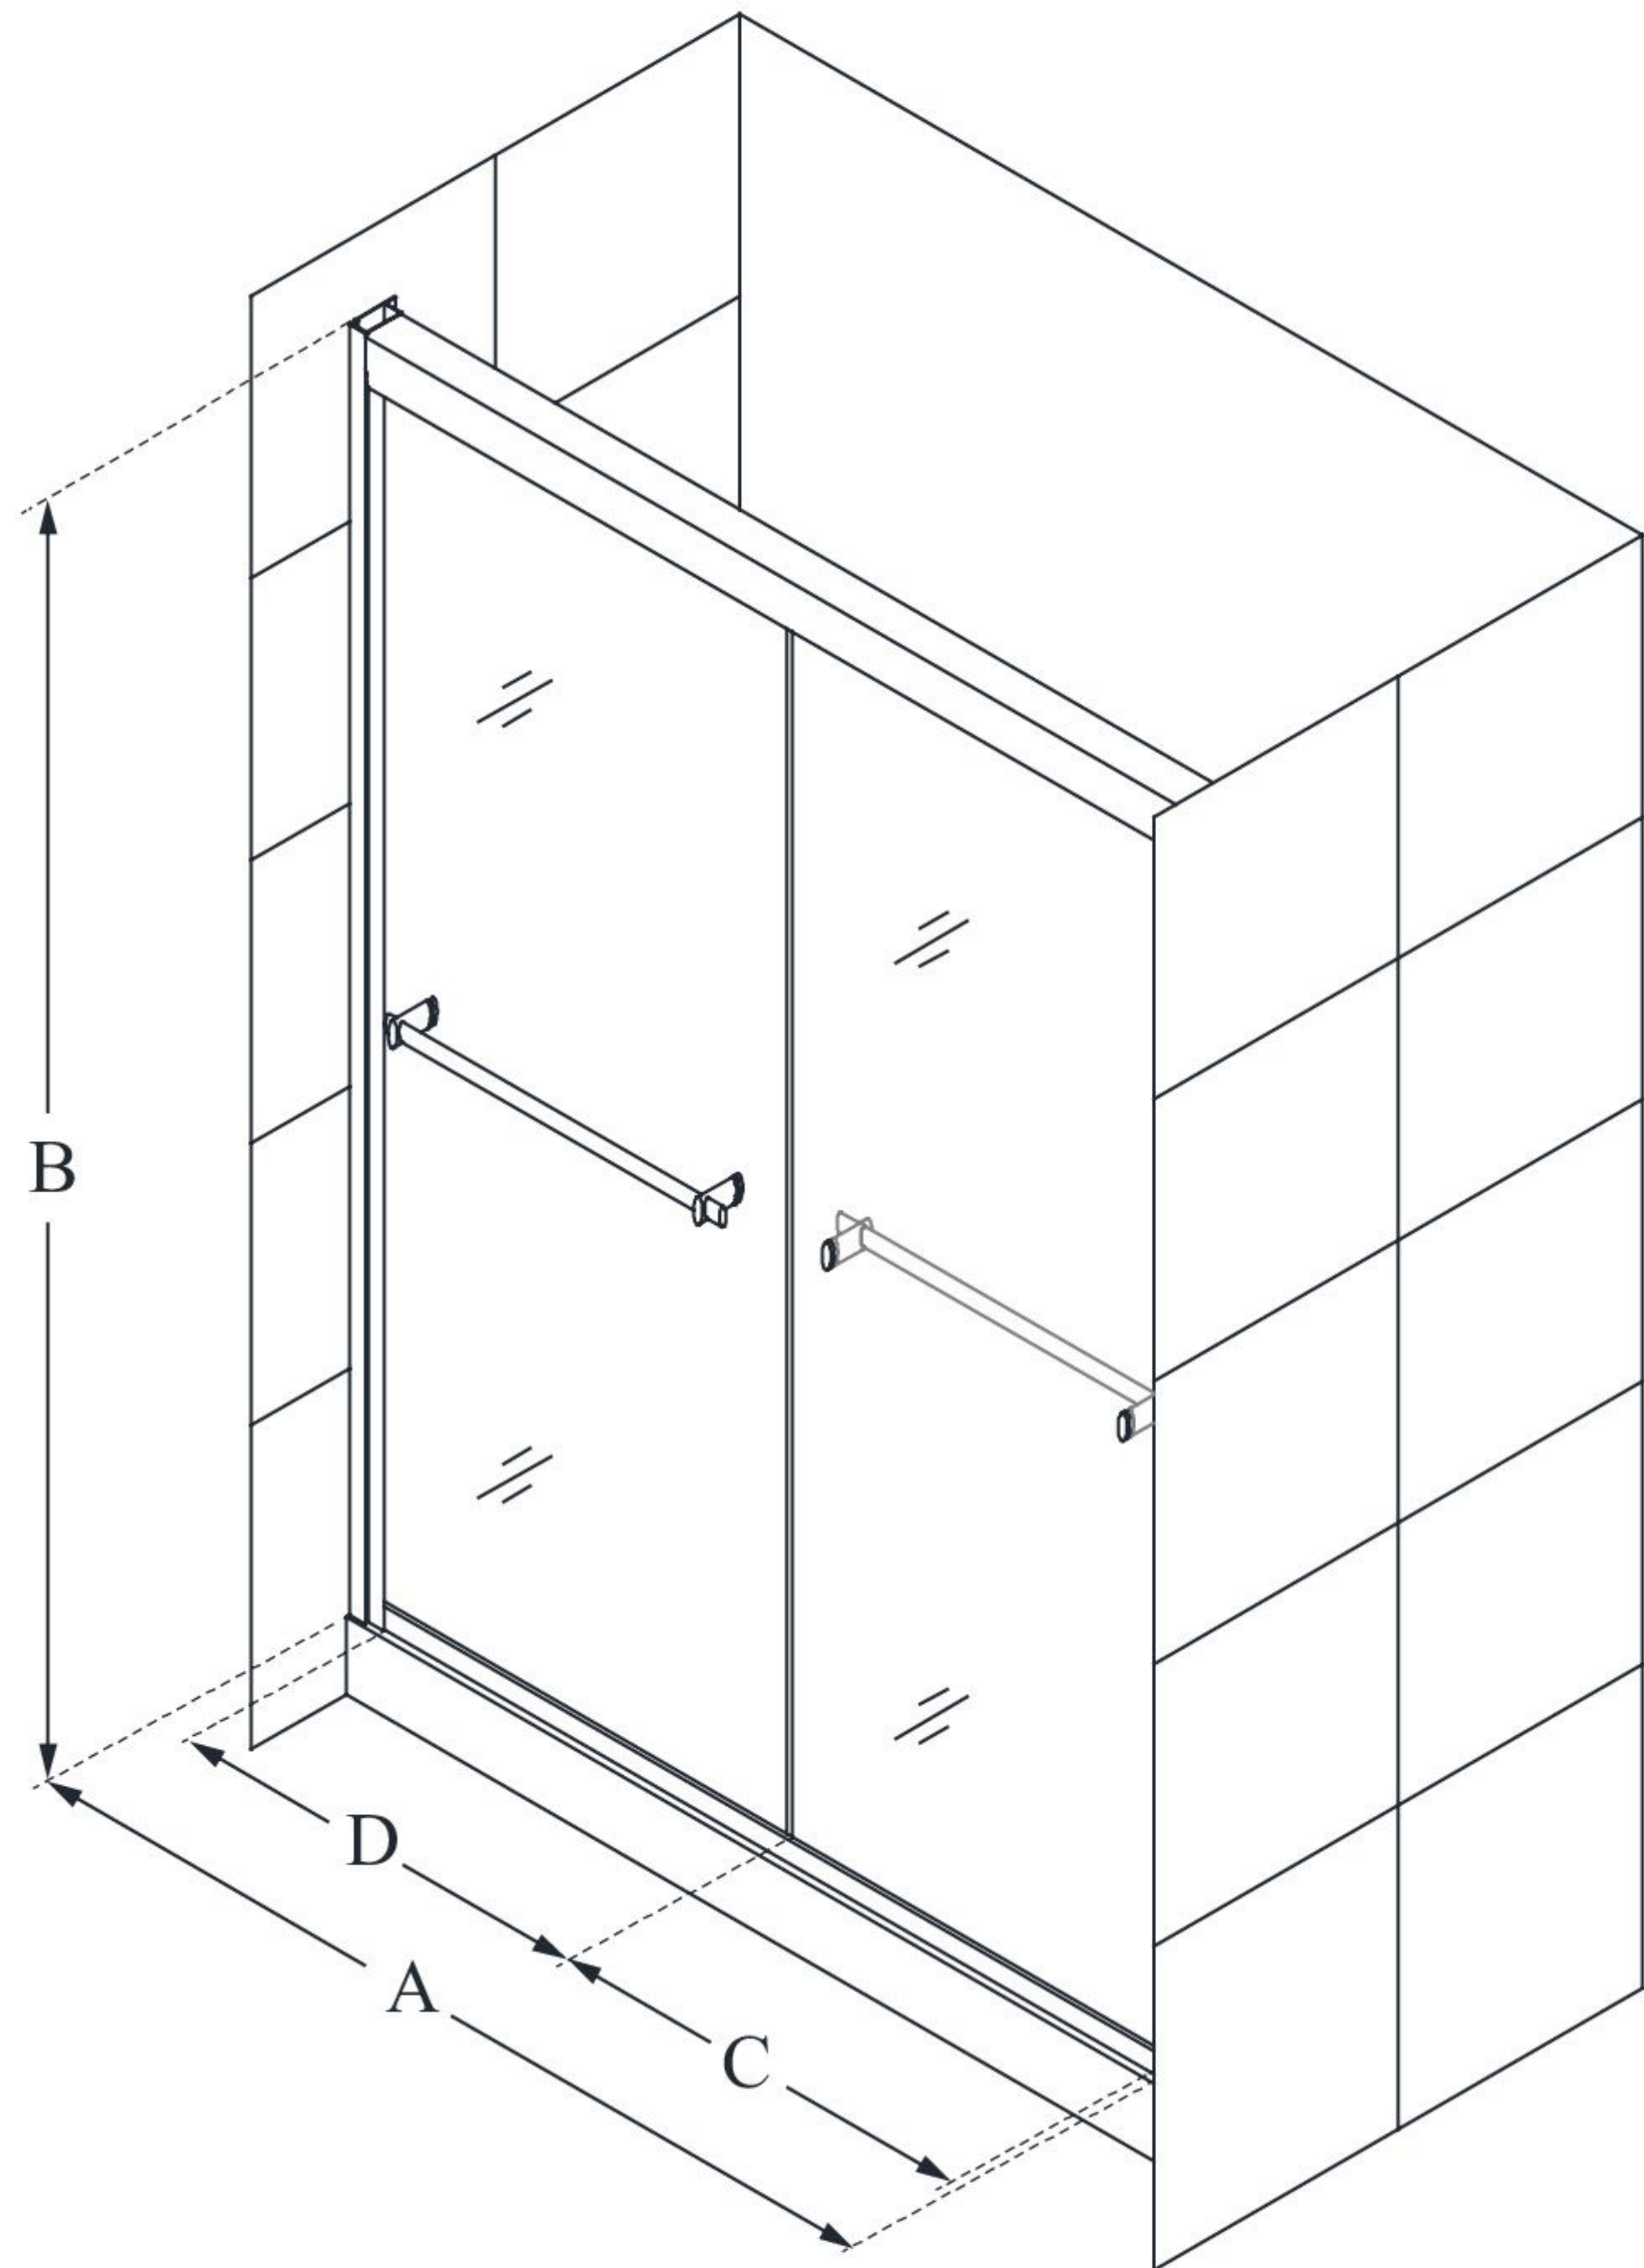

SHDR-1260728

DUET

DreamLine Duet 56-60 in. W x
72 in. H Frameless Bypass Sliding
Shower Door

BYPASS DOOR

CONFIGURATION DIMENSIONS:

A: 56 - 60 in.

MODEL WIDTH

B: 72 in.

MODEL HEIGHT

C: 23 - 27 in.

ACCESS WIDTH

D: 29 11/16 in.

DOOR WIDTH

DreamLine reserves the right to update or modify the hardware or materials pictured without prior notice for the purpose of product improvement and customer satisfaction.