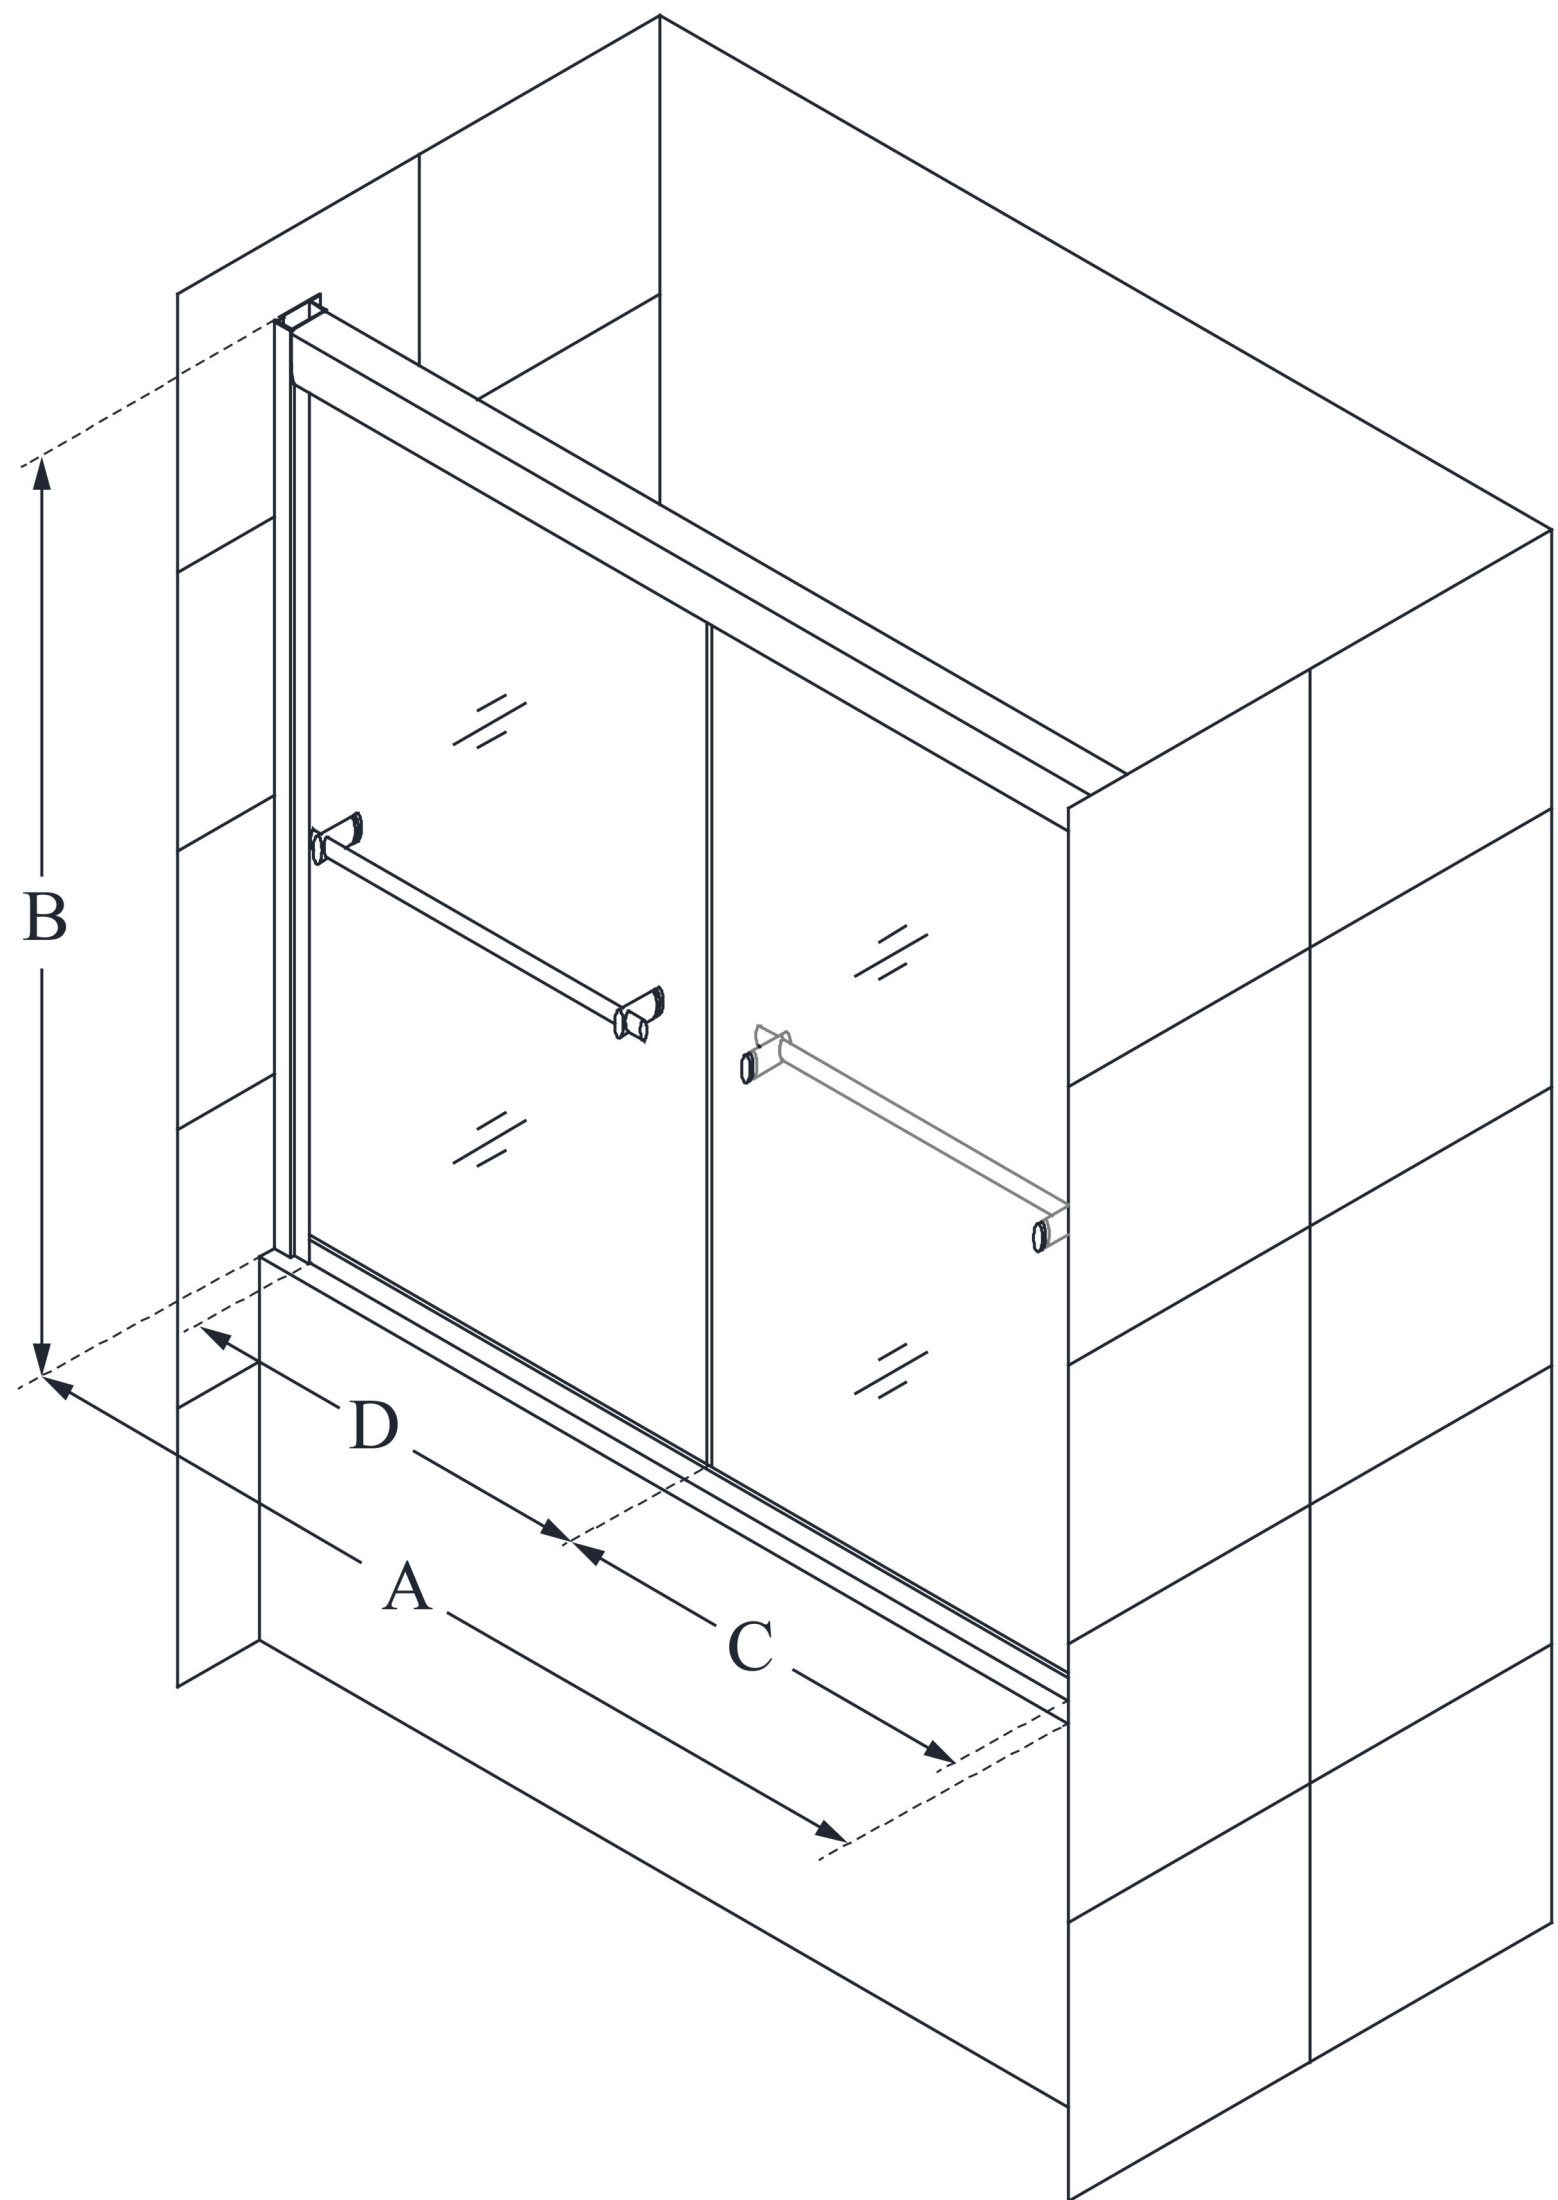

SHDR-1260588

DUET

DreamLine Duet 56-59 in. W x 58 in. H Frameless Bypass Sliding Tub Door

BYPASS DOOR

CONFIGURATION DIMENSIONS:

A: 55 - 59 in.

MODEL WIDTH

B: 58 in.

MODEL HEIGHT

C: 22 1/2 - 26 1/2 in.

ACCESS WIDTH

D: 29 3/16 in.

DOOR WIDTH

DreamLine reserves the right to update or modify the hardware or materials pictured without prior notice for the purpose of product improvement and customer satisfaction.