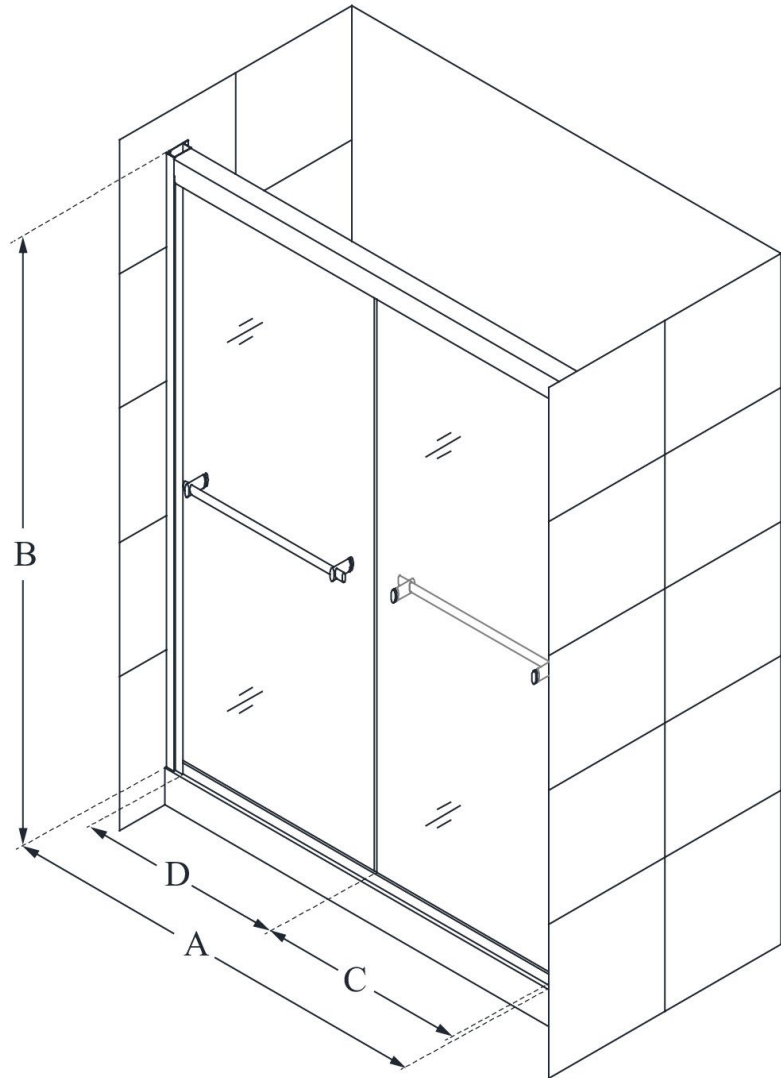

## DUET

DreamLine Duet 44-48 in. W x  
72 in. H Frameless Bypass Sliding  
Shower Door

**BYPASS DOOR**

### CONFIGURATION DIMENSIONS:

**A: 44 - 48 in.**

MODEL WIDTH

**B: 72 in.**

MODEL HEIGHT

**C: 17 - 21 in.**

ACCESS WIDTH

**D: 23 3/4 in.**

DOOR WIDTH

DreamLine reserves the right to update or modify the hardware or materials pictured without prior notice for the purpose of product improvement and customer satisfaction.