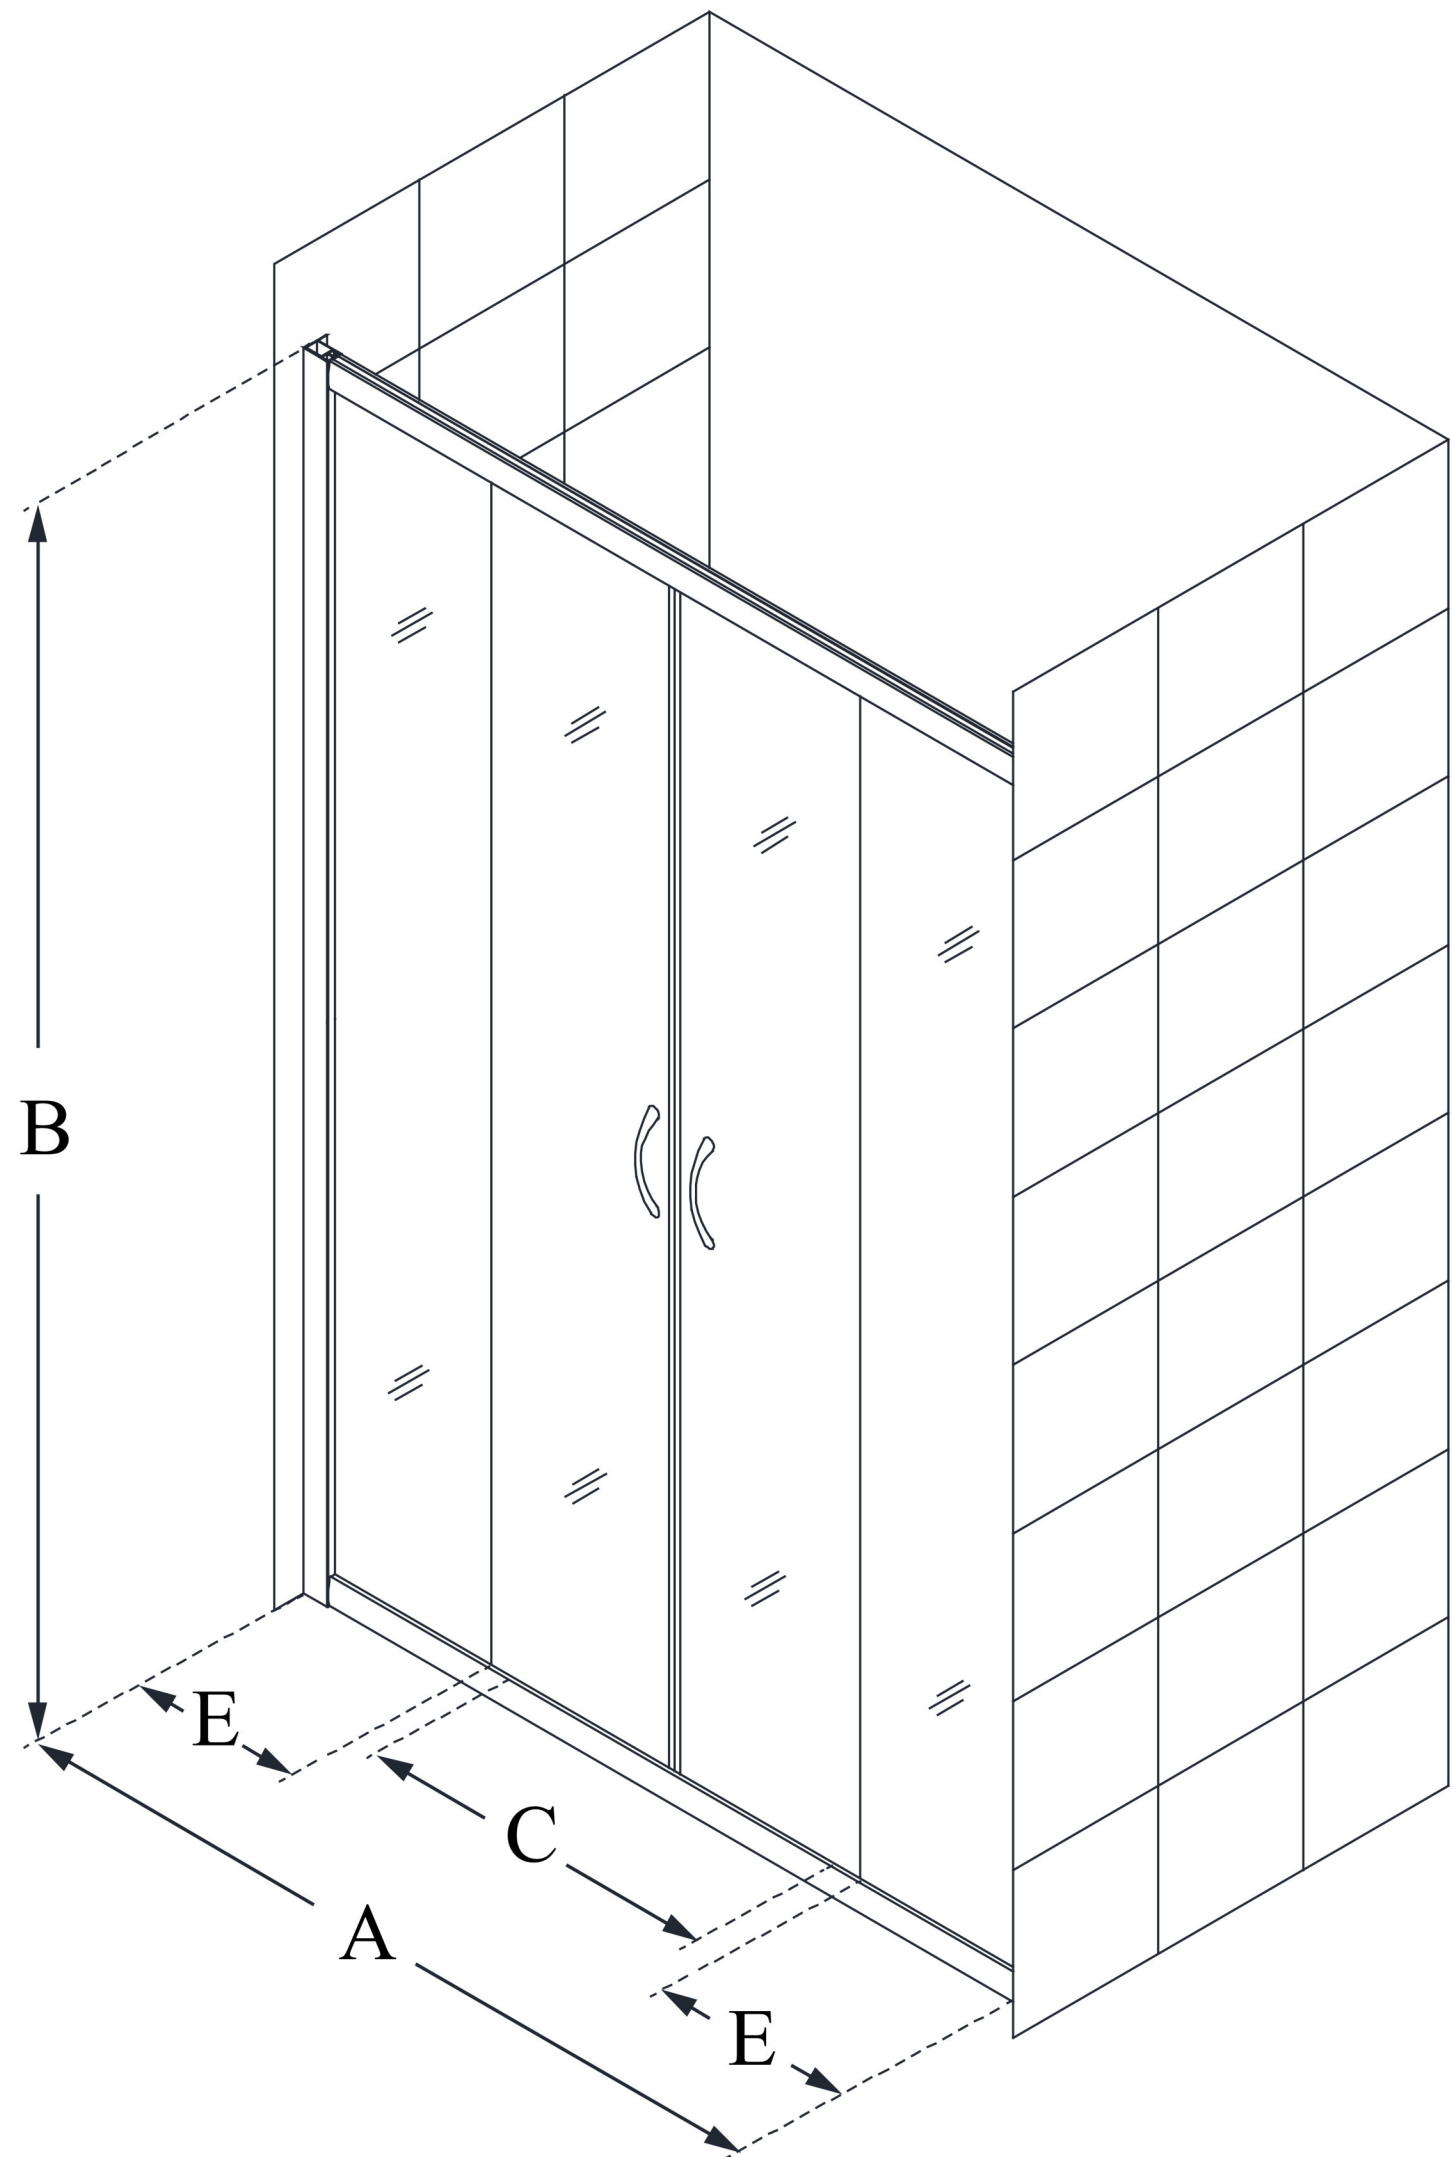

SHDR-1160726

VISIONS

DreamLine Visions 56-60 in. W x
72 in. H Frameless Sliding Shower
Door

BI-FOLD DOOR

CONFIGURATION DIMENSIONS:

A: 56 - 60 in.

MODEL WIDTH

B: 72 in.

MODEL HEIGHT

C: 22 7/8 - 26 7/8 in.

ACCESS WIDTH

D: 16 5/16 in.

DOOR WIDTH

E: 13 11/16 in.

INLINE PANEL WIDTH

DreamLine reserves the right to update or modify the hardware or materials pictured without prior notice for the purpose of product improvement and customer satisfaction.