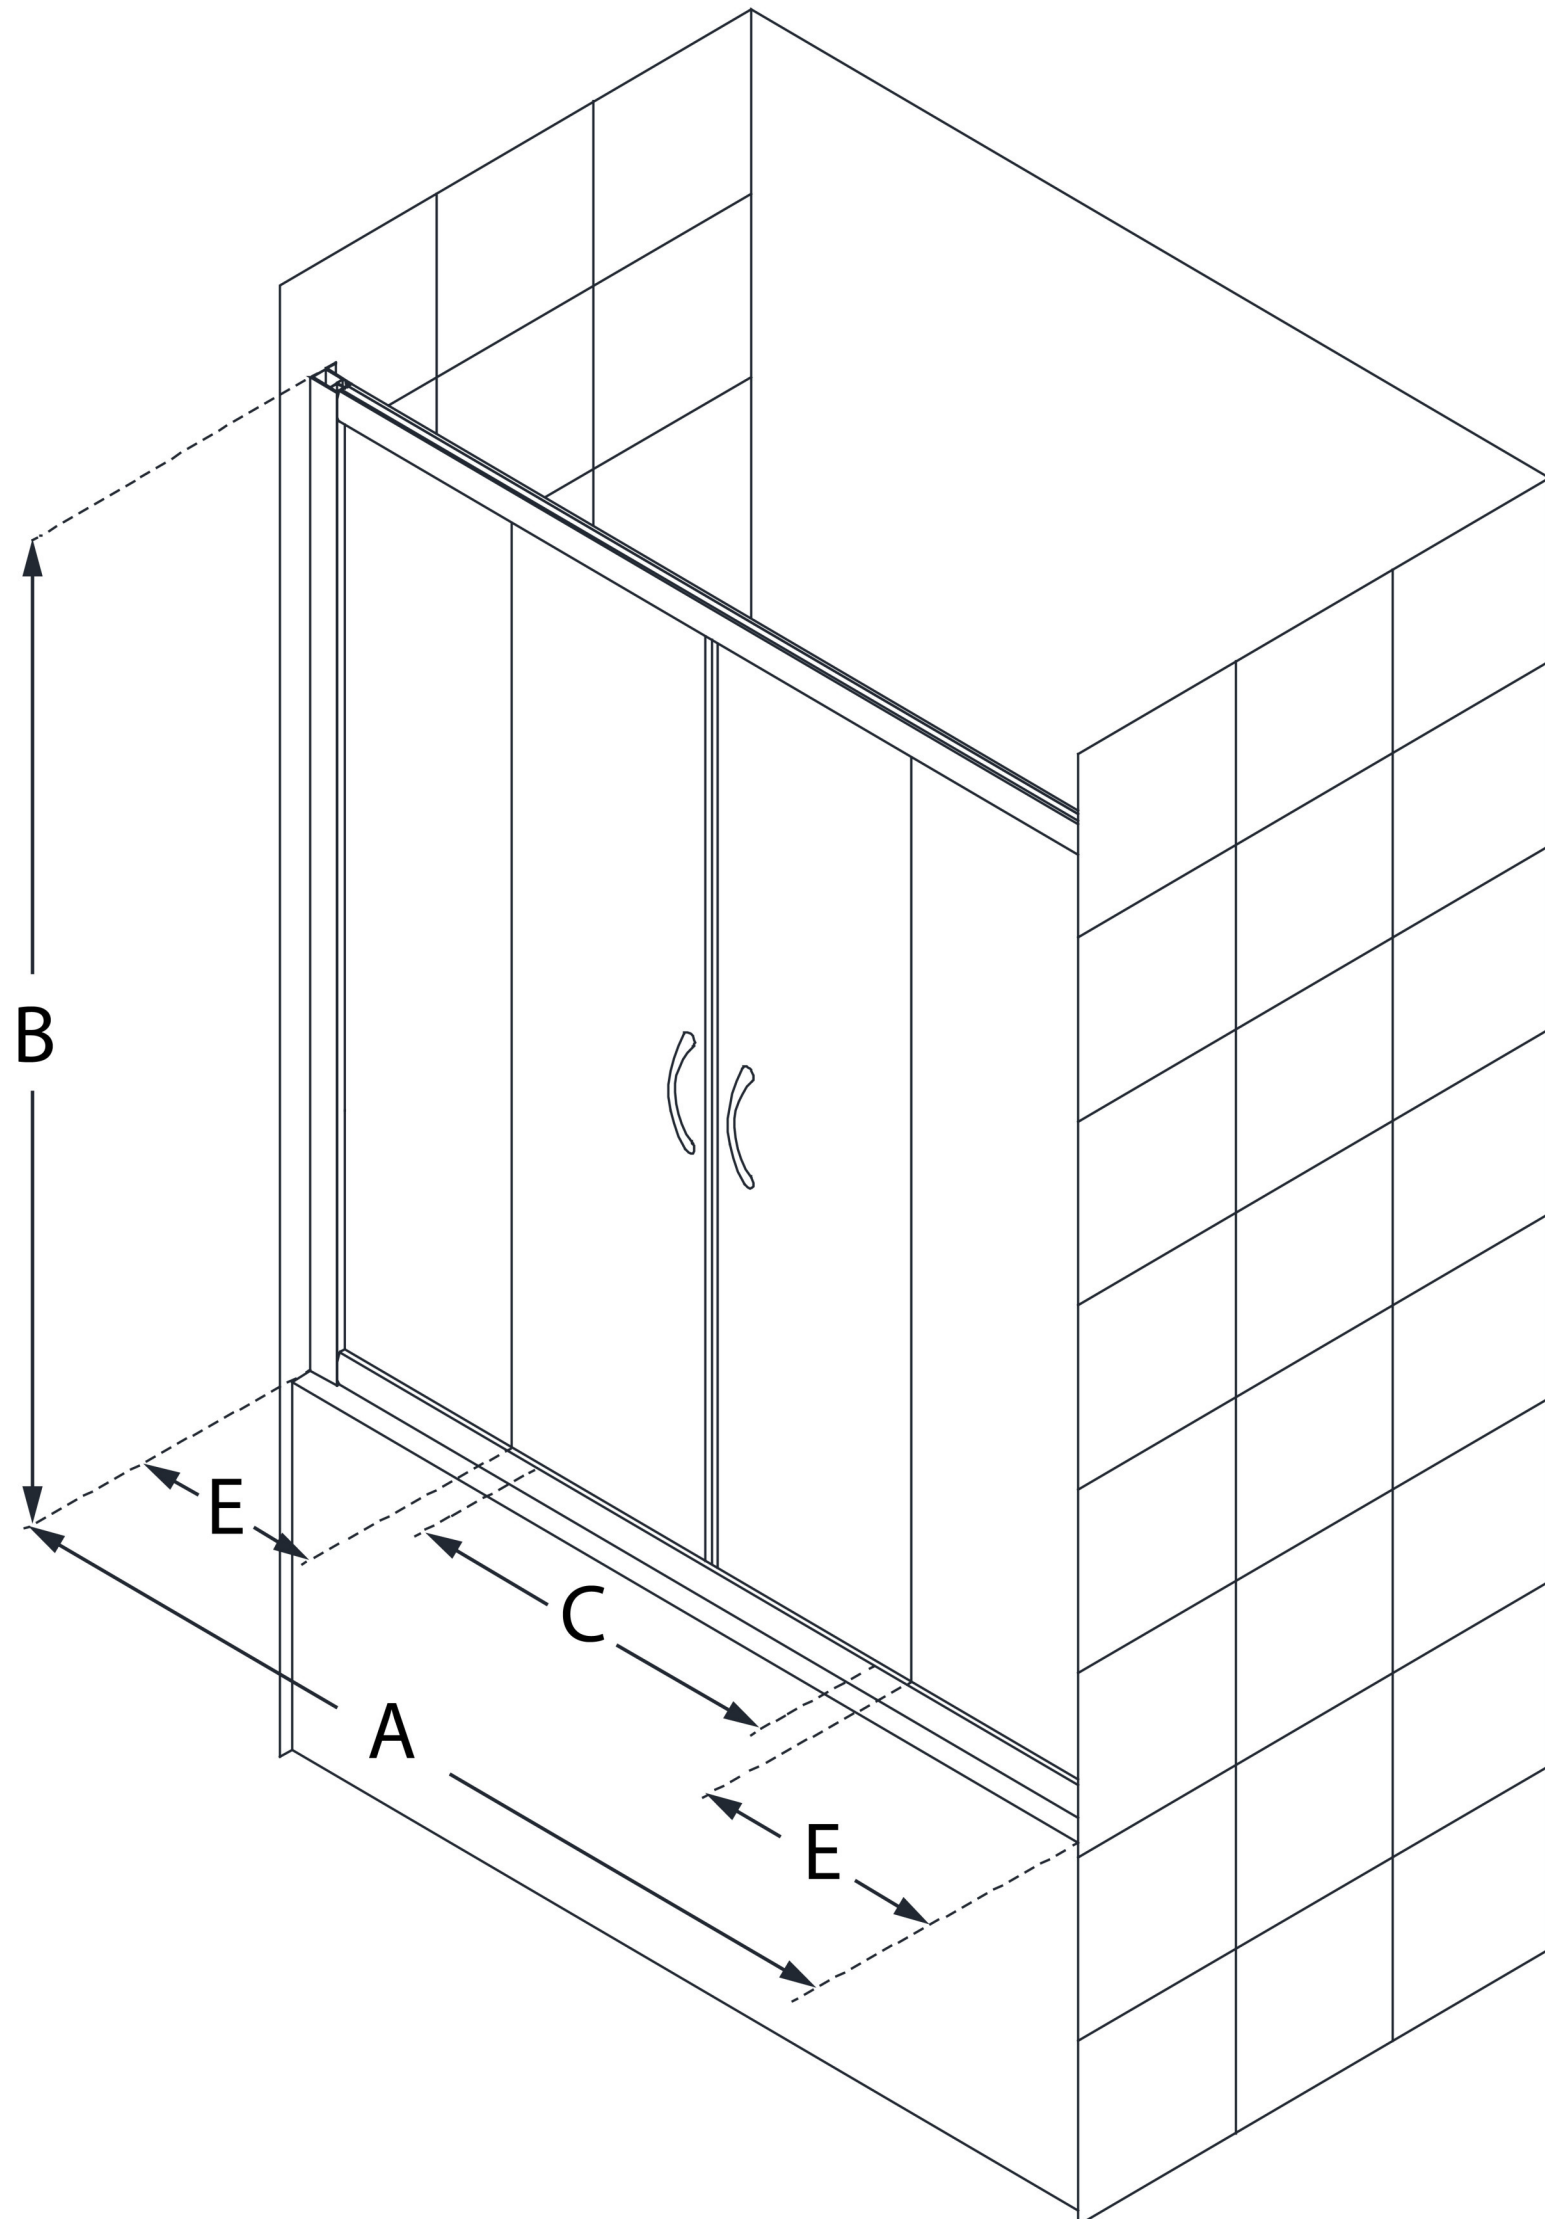

## **VISIONS**

DreamLine Visions 56-60 in. W x  
58 in. H Frameless Sliding Tub Door

**BI-FOLD DOOR**

### **CONFIGURATION DIMENSIONS:**

**A: 56 - 60 in.**

MODEL WIDTH

**B: 58 in.**

MODEL HEIGHT

**C: 22 7/8 - 26 7/8 in.**

ACCESS WIDTH

**D: 16 5/16 in.**

DOOR WIDTH

**E: 13 11/16 in.**

INLINE PANEL WIDTH

DreamLine reserves the right to update or modify the hardware or materials pictured without prior notice for the purpose of product improvement and customer satisfaction.