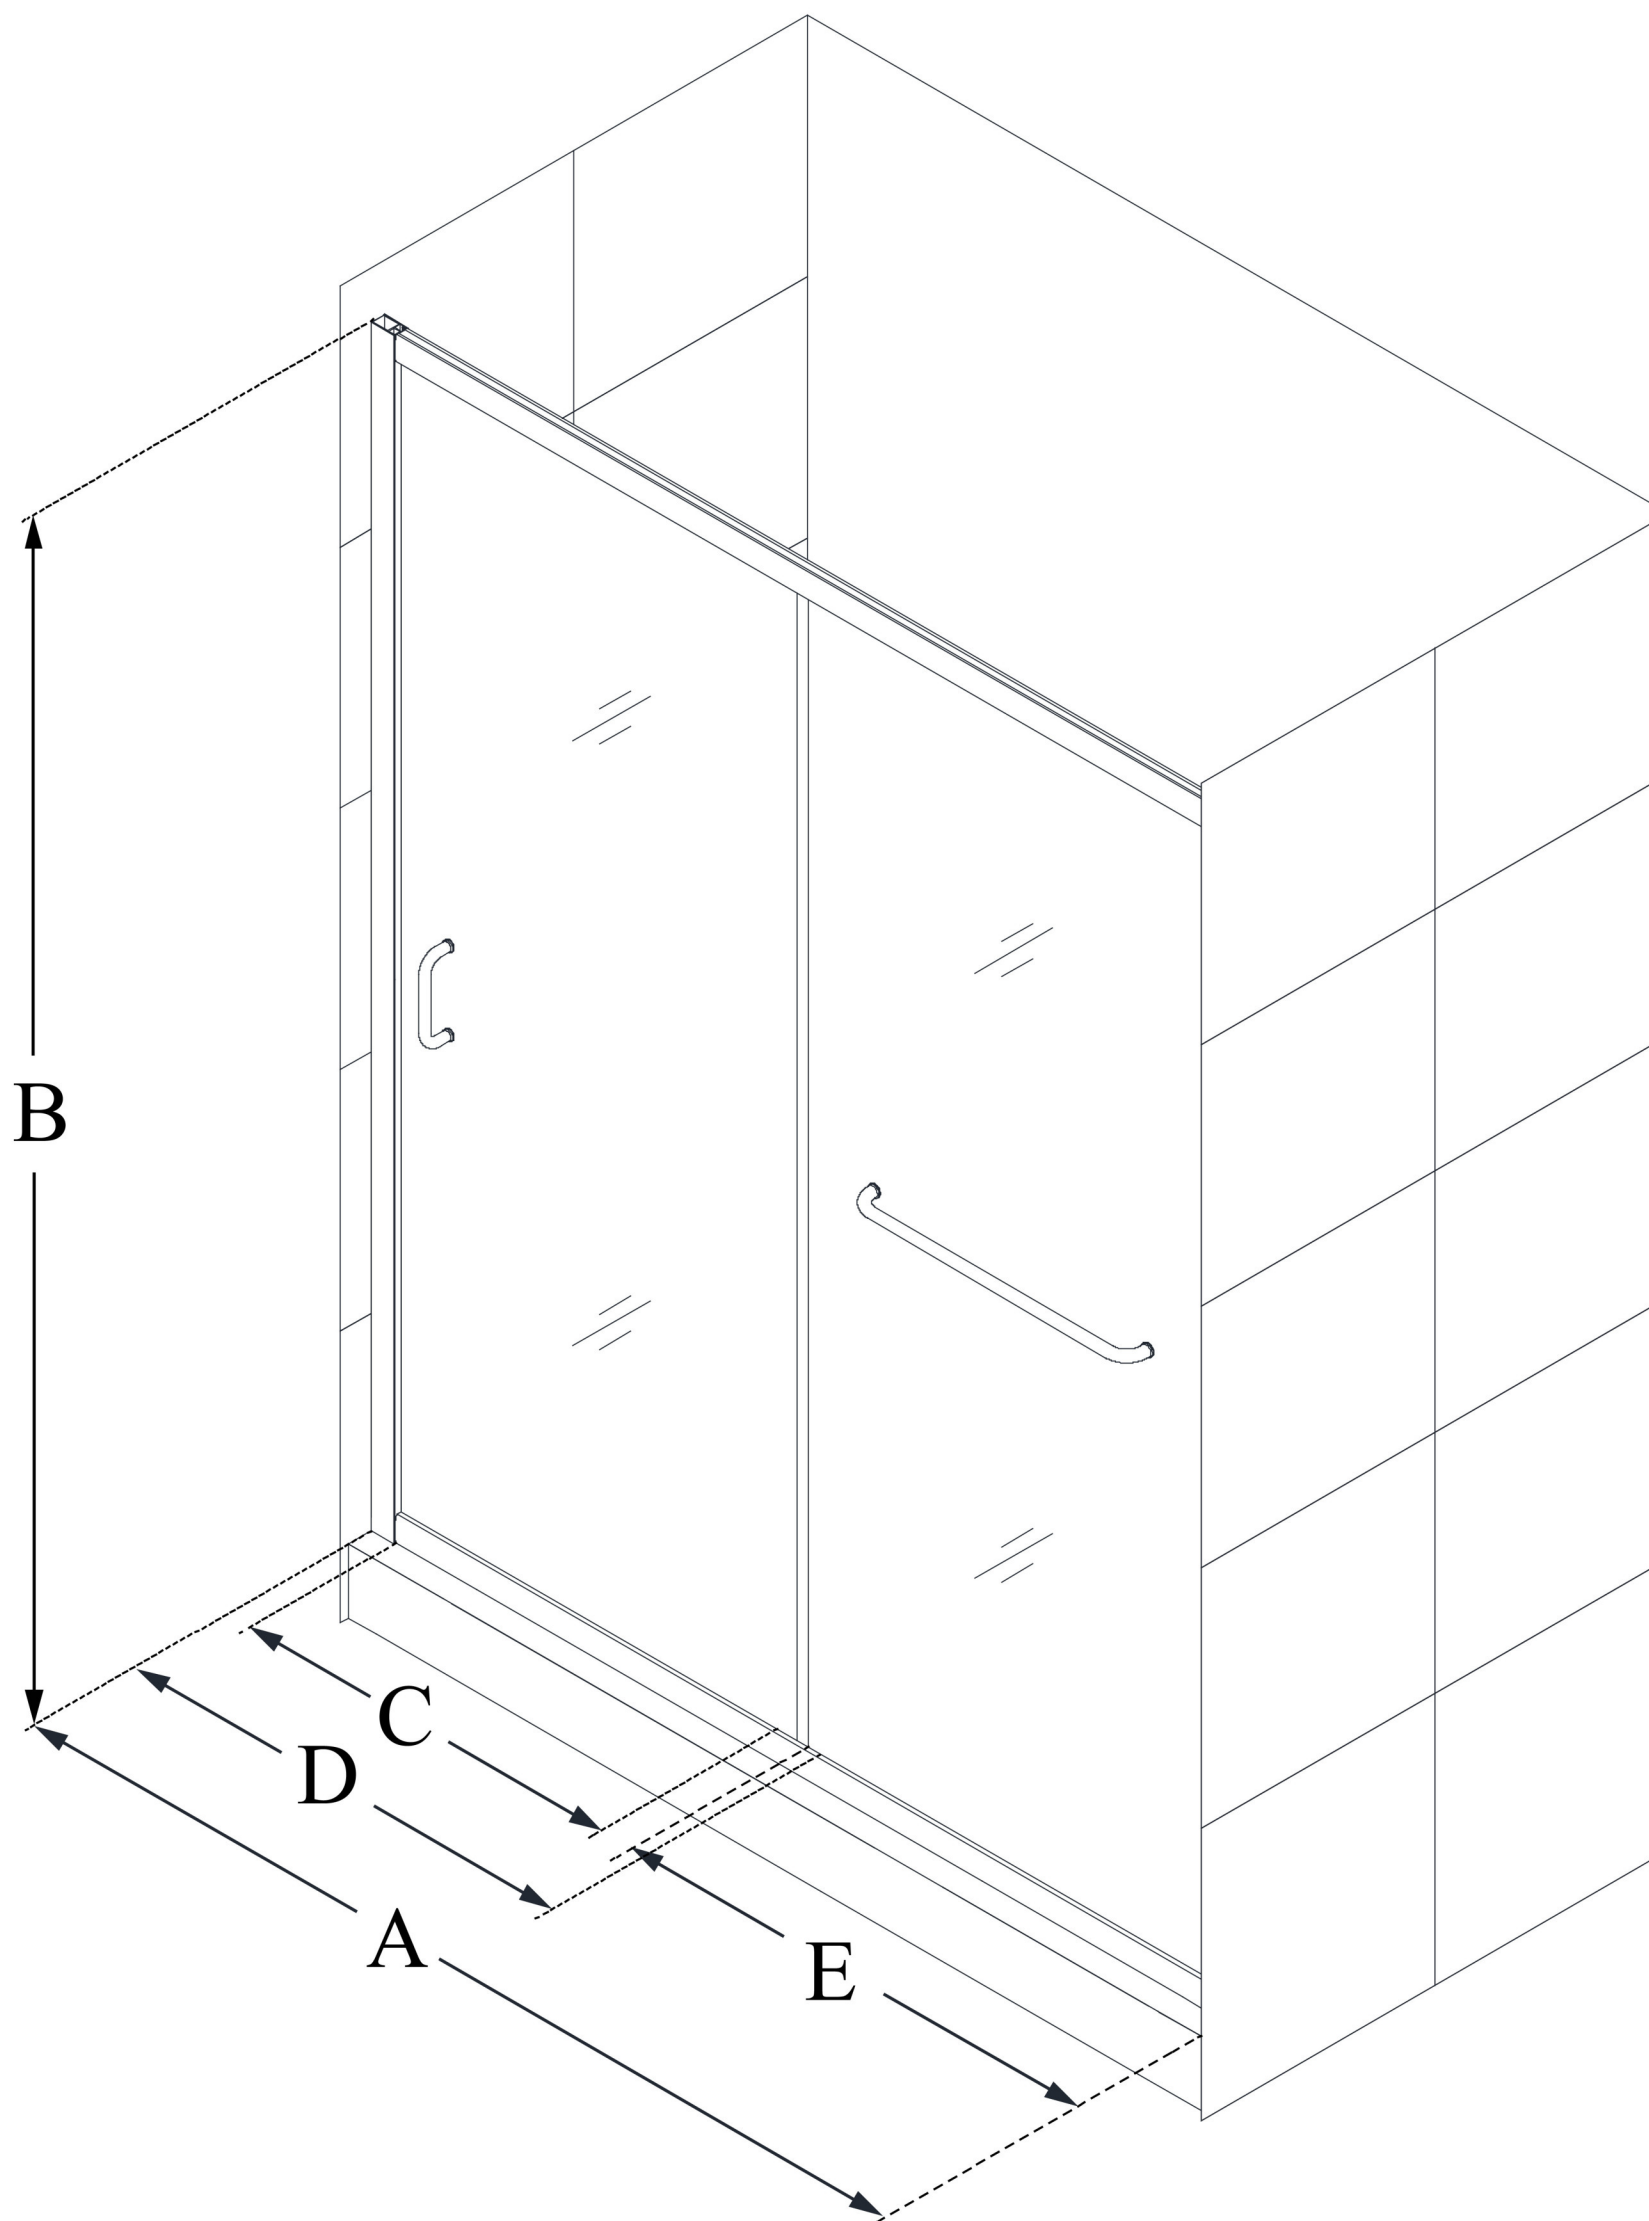

SHDR-0960720

INFINITY-Z

DreamLine Infinity-Z 56-60 in. W x
72 in. H Frameless Sliding Shower
Door, Clear Glass

SLIDING DOOR

CONFIGURATION DIMENSIONS:

A: 56 - 60 in.

MODEL WIDTH

B: 72 in.

MODEL HEIGHT

C: 21 3/8 - 25 3/8 in.

ACCESS WIDTH

D: 31 1/4 in.

DOOR WIDTH

E: 28 3/8 in.

INLINE PANEL WIDTH

DreamLine reserves the right to update or modify the hardware or materials pictured without prior notice for the purpose of product improvement and customer satisfaction.