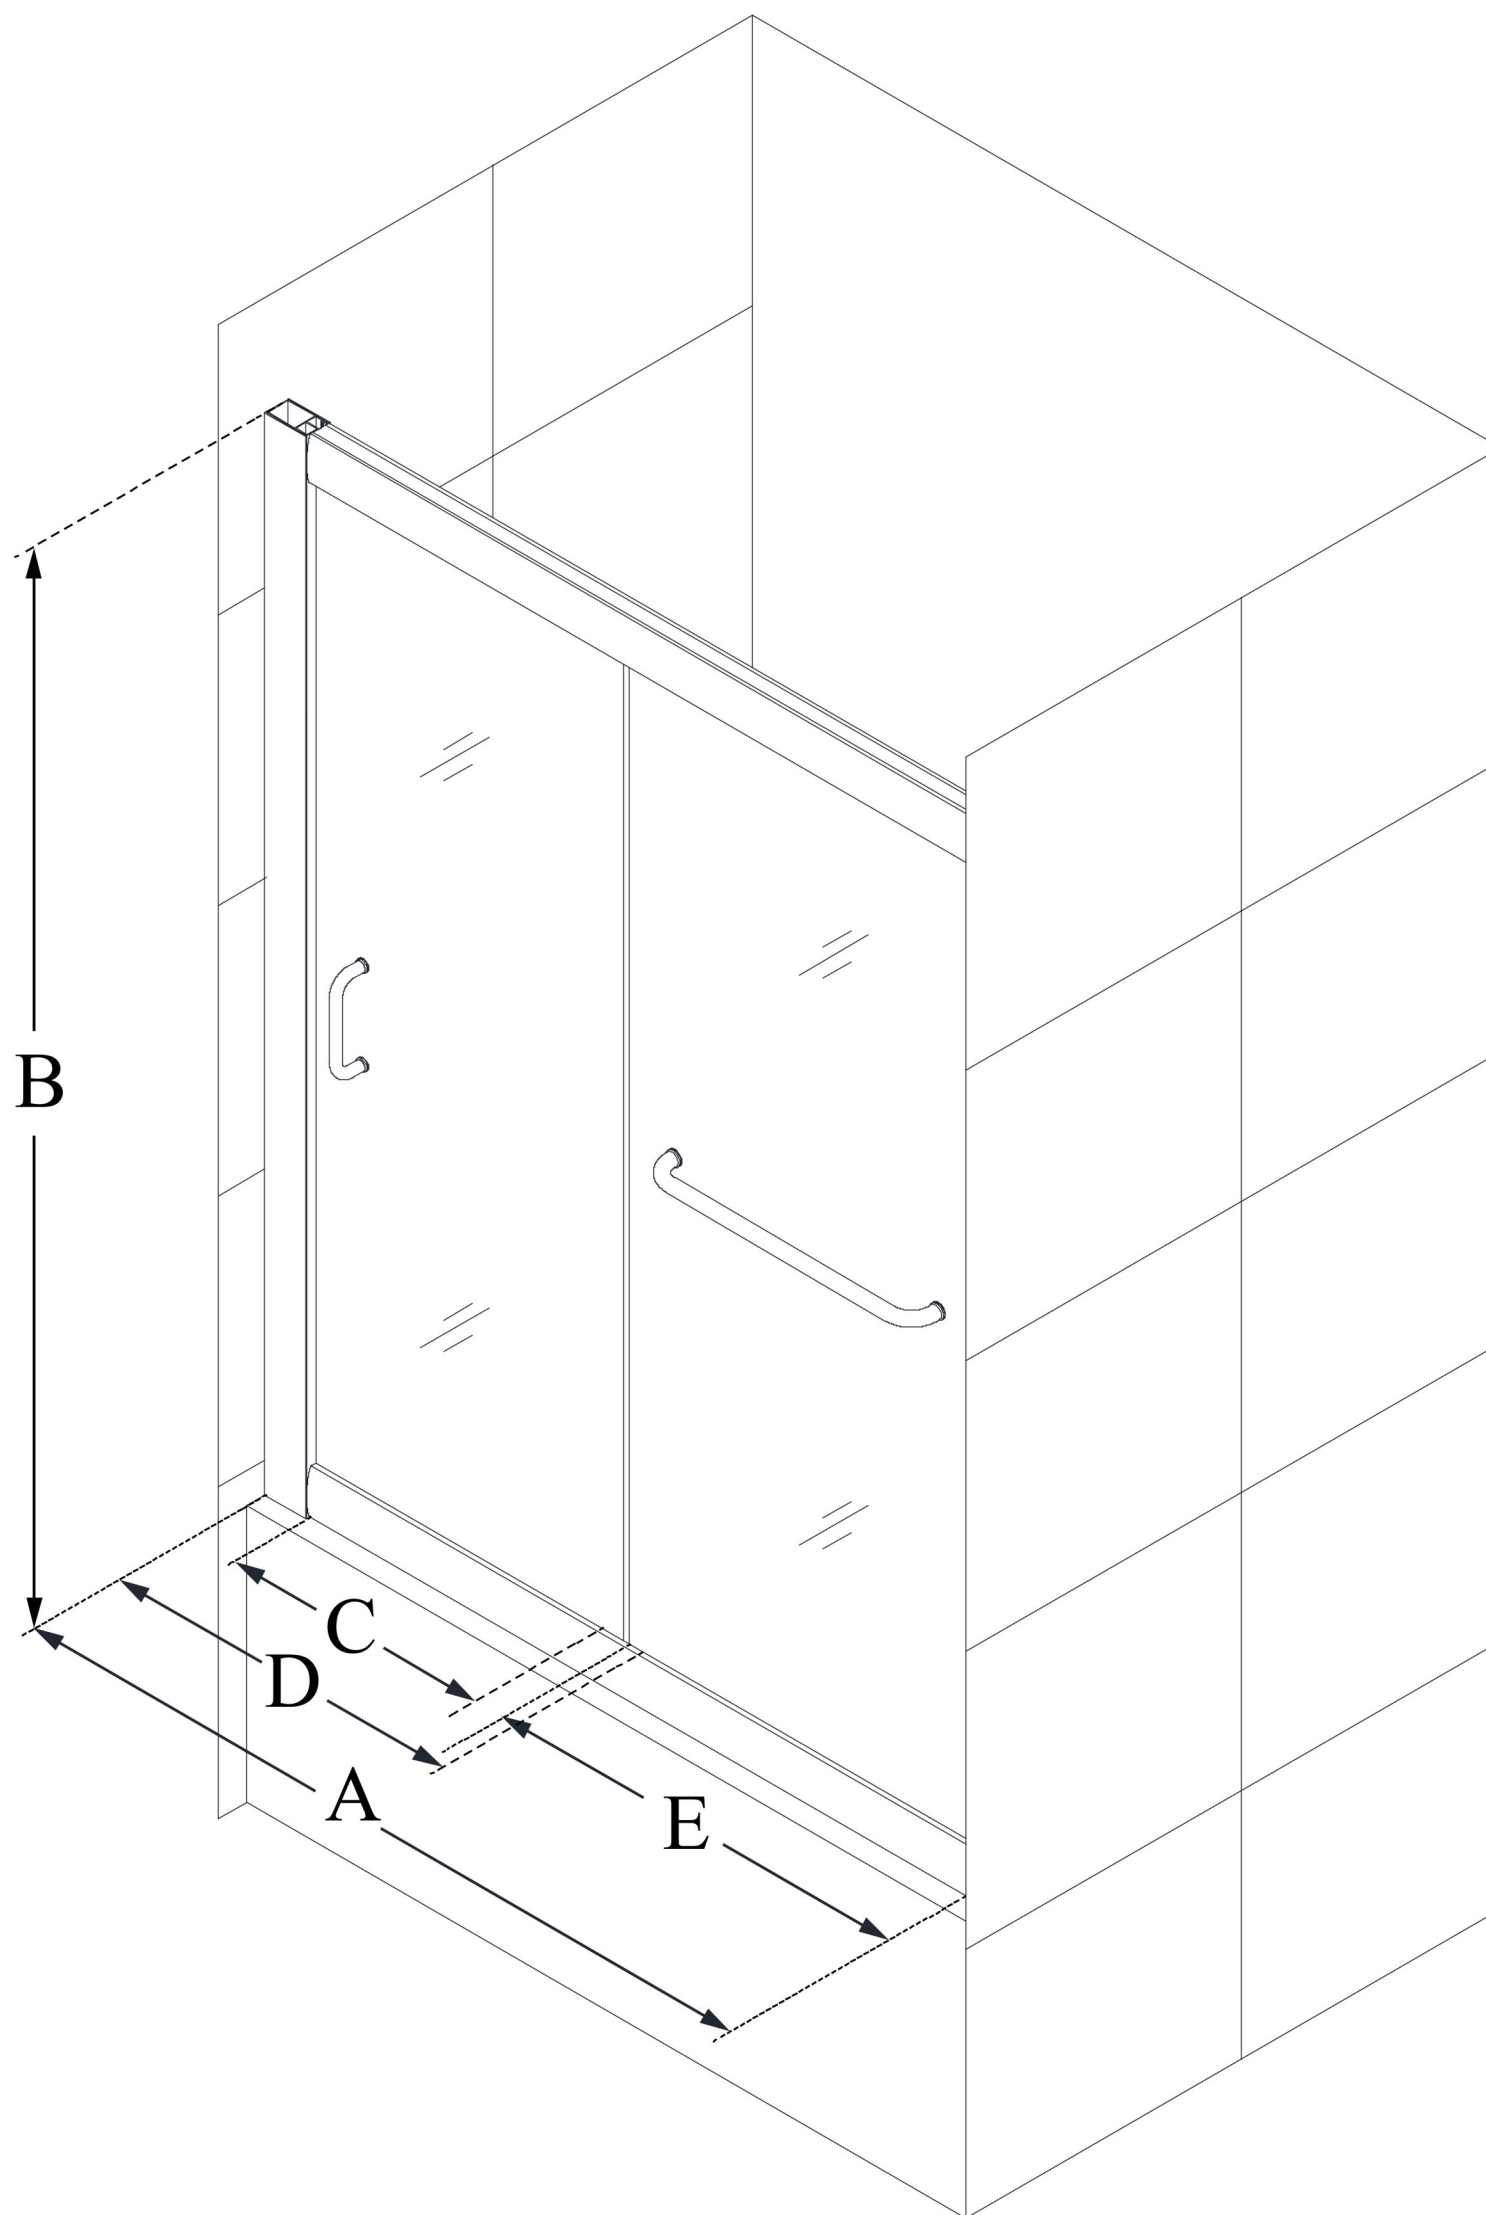

## **INFINITY-Z**

DreamLine Infinity-Z 56-60 in. W x  
58 in. H Frameless Sliding Tub Door,  
Clear Glass

**SLIDING DOOR**

### **CONFIGURATION DIMENSIONS:**

**A: 56 - 60 in.**

MODEL WIDTH

**B: 58 in.**

MODEL HEIGHT

**C: 21 3/8 - 25 3/8 in.**

ACCESS WIDTH

**D: 31 1/4 in.**

DOOR WIDTH

**E: 28 3/8 in.**

INLINE PANEL WIDTH

DreamLine reserves the right to update or modify the hardware or materials pictured without prior notice for the purpose of product improvement and customer satisfaction.