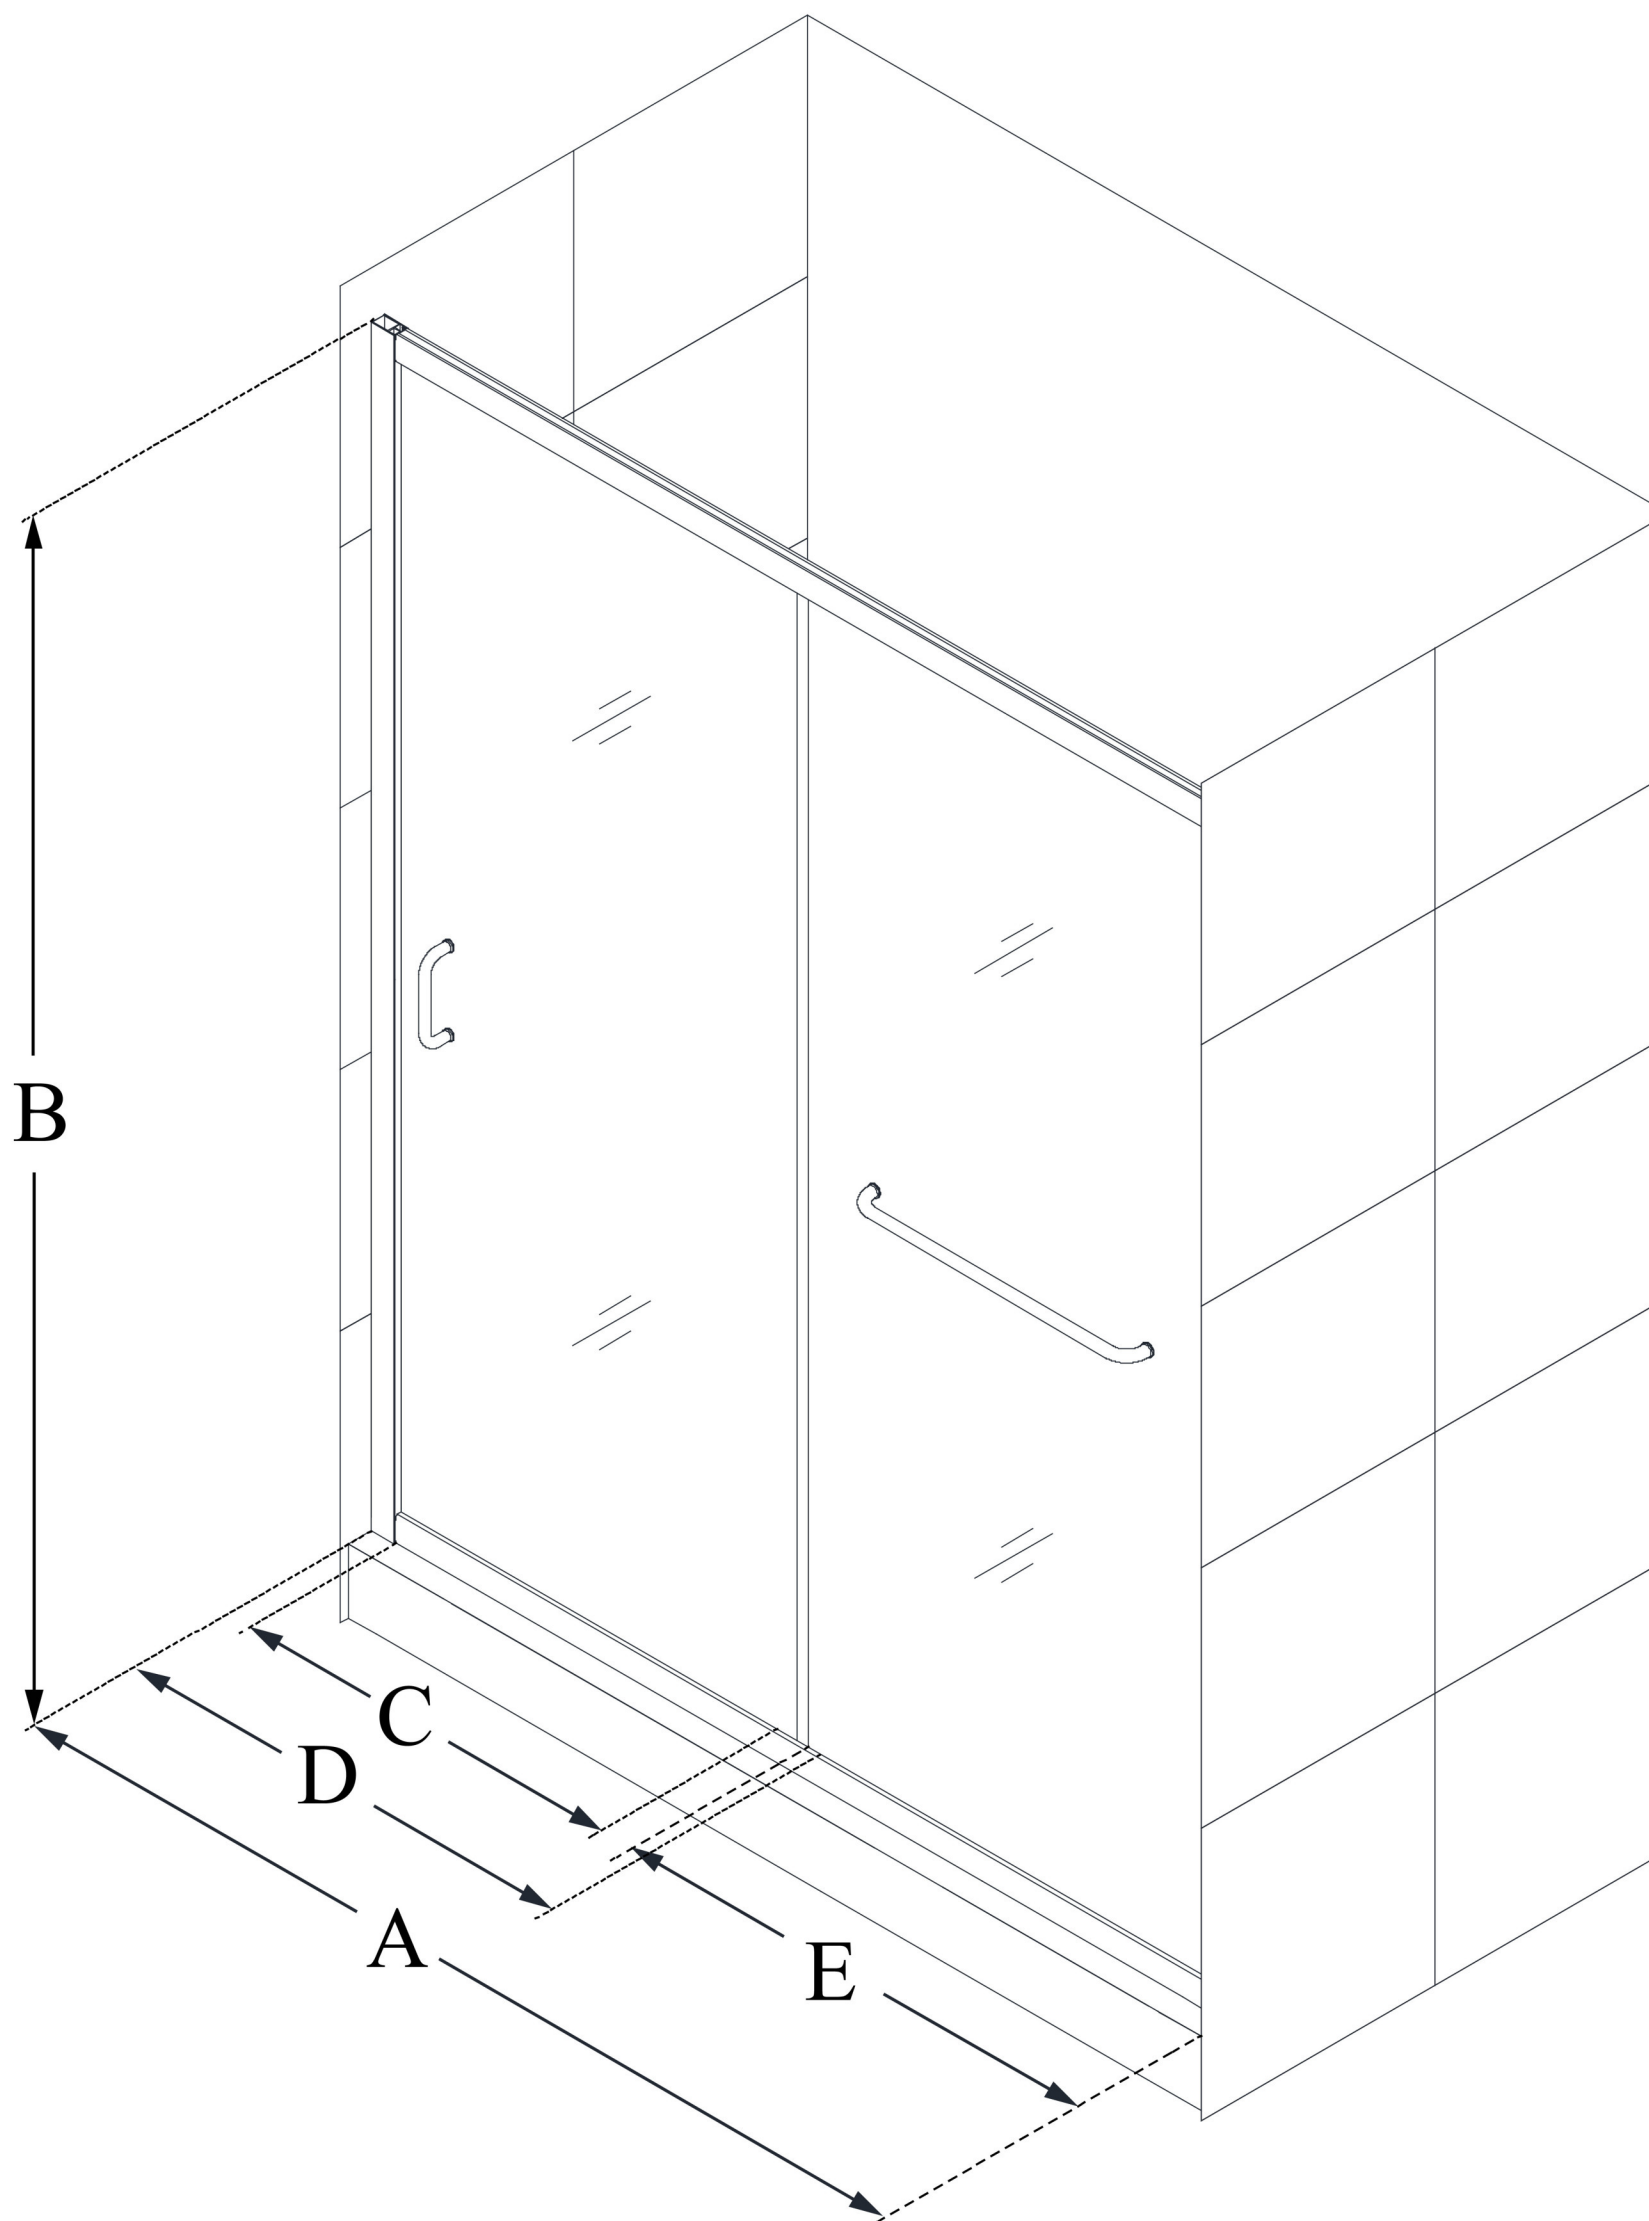

SHDR-0954720

INFINITY-Z

DreamLine Infinity-Z 50-54 in. W x
72 in. H Frameless Sliding Shower
Door, Clear Glass

SLIDING DOOR

CONFIGURATION DIMENSIONS:

A: 50 - 54 in.

MODEL WIDTH

B: 72 in.

MODEL HEIGHT

C: 18 3/8 - 22 3/8 in.

ACCESS WIDTH

D: 28 1/4 in.

DOOR WIDTH

E: 25 3/8 in.

INLINE PANEL WIDTH

DreamLine reserves the right to update or modify the hardware or materials pictured without prior notice for the purpose of product improvement and customer satisfaction.