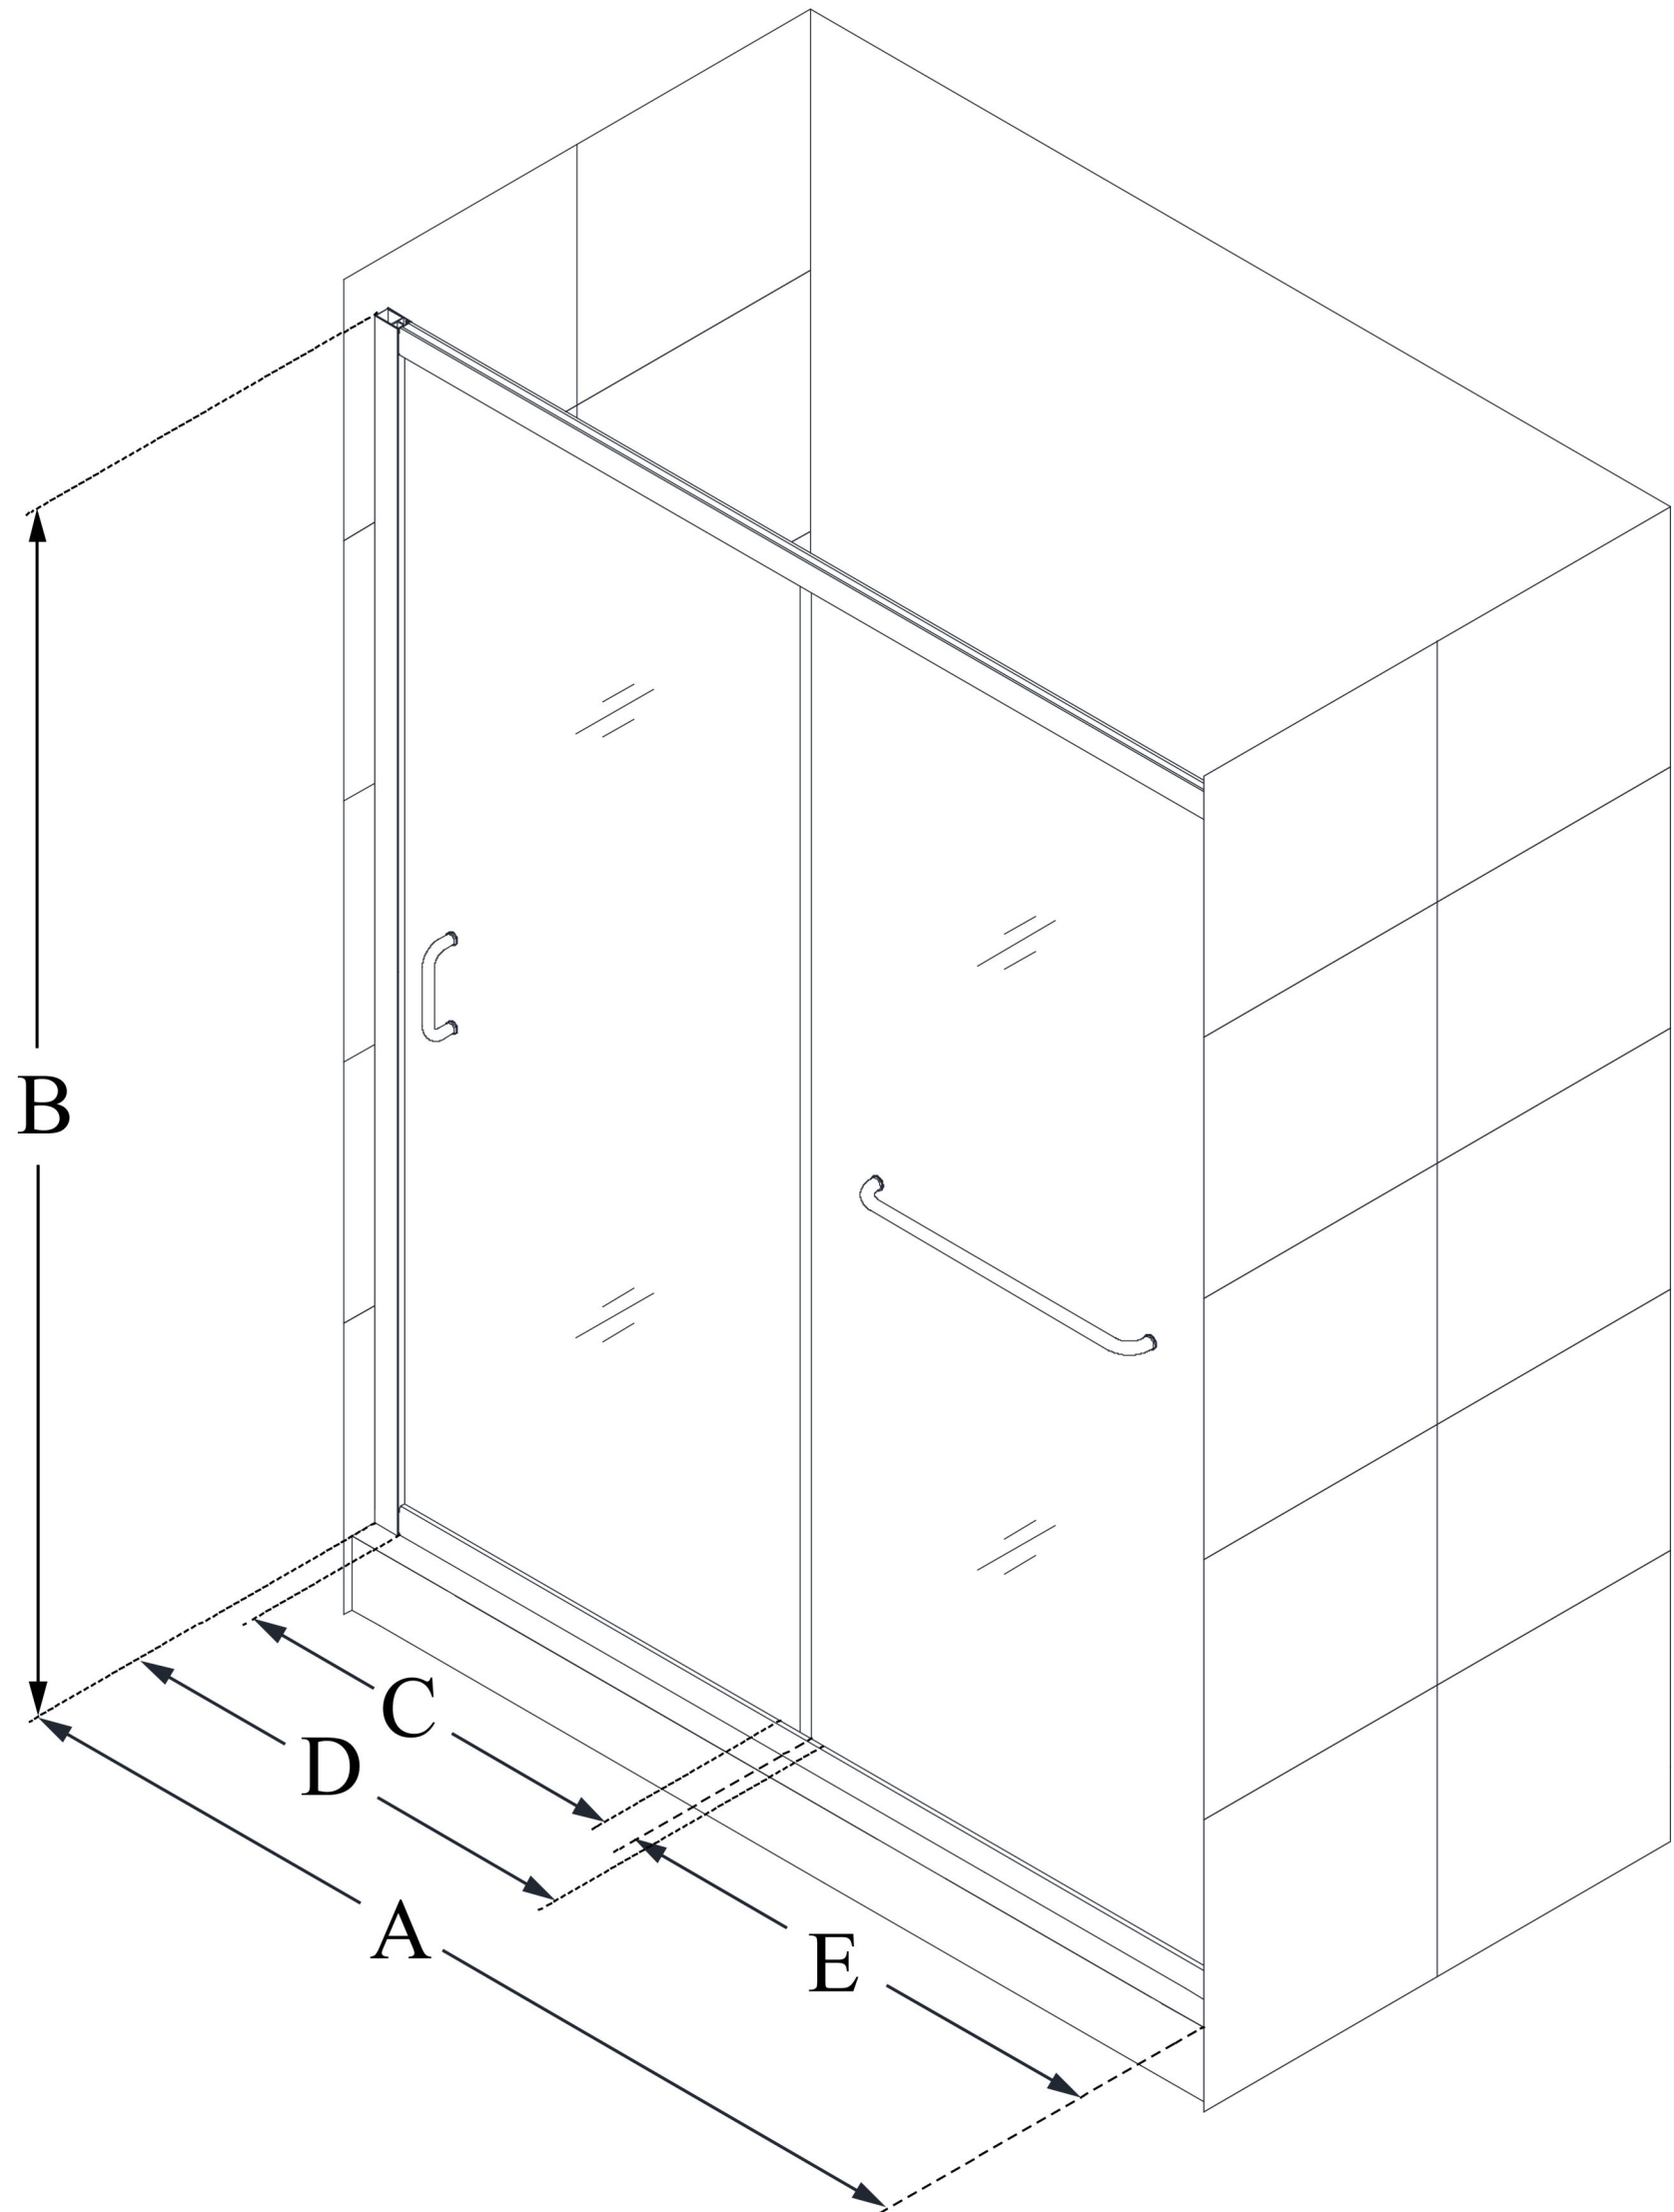

## **INFINITY-Z**

DreamLine Infinity-Z 44-48 in. W x  
72 in. H Frameless Sliding Shower  
Door, Clear Glass

**SLIDING DOOR**

### **CONFIGURATION DIMENSIONS:**

**A: 44 - 48 in.**

MODEL WIDTH

**B: 72 in.**

MODEL HEIGHT

**C: 15 - 19 in.**

ACCESS WIDTH

**D: 24 7/8 in.**

DOOR WIDTH

**E: 22 3/4 in.**

INLINE PANEL WIDTH

DreamLine reserves the right to update or modify the hardware or materials pictured without prior notice for the purpose of product improvement and customer satisfaction.